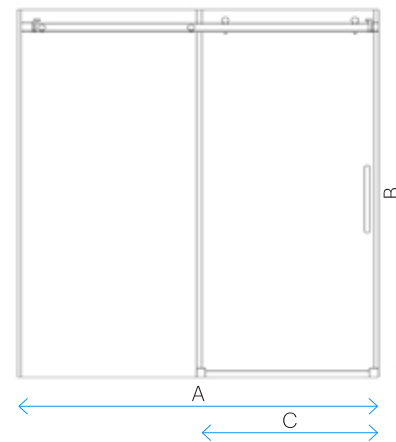

ALUMNI

The Alumni series sliding door is an impressive and highly engineered shower door available in 5/16 inch (8 mm) and 3/8 inch (10 mm) ANSI certified tempered safety glass, 76 inch high for shower door and 66 inch high for tub door. It has a neat closing and smooth gliding action due to adjustable solid stainless steel rollers.

FEATURE HIGHLIGHTS

- 5/16 in. (8 mm) and 3/8 in. (10 mm) tempered glass options available
- Stainless Steel and Chrome hardware finishes available
- Fully frameless glass design
- No out-of-plumb installation adjustability
- Adjustable rollers for smooth sliding
- Splash proof threshold to prevent water spillage (minimum threshold depth of 2 3/4 in. (70 mm) required)
- Adjustable down size, by trimming top bar by up to 4 in. (100 mm)
- Reversible for right or left door sliding installation
- Materials: ANSI certified tempered glass, solid stainless steel hardware
- Studs or reinforcement behind finished walls required for installation

CONFIGURATION 1