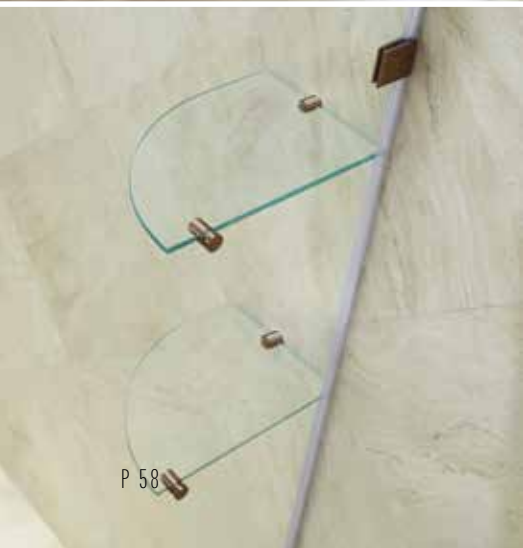

SPACE PLUS

SPACE PLUS

The Metro Plus series hinged shower enclosure features 2 beautifully crafted designer hinges that give this enclosure a stunning frameless and minimalist finish. The stylish yet understated model is flexible in terms of optional sizes and is available in different hardware finishes.

FEATURE HIGHLIGHTS

- 3/8 in. (10 mm) tempered glass
- Chrome, Brushed Nickel, Oil Rubbed Bronze and Satin Black hardware finishes available
- Fully frameless glass design
- No out-of-plumb installation adjustability
- Solid brass hinges
- Splash proof threshold to prevent water spillage
- Reversible for right or left door opening installation
- Materials: ANSI certified tempered glass, solid brass and stainless steel hardware
- Studs or reinforcement behind finished walls required for installation

FLEX PLUS

FLEX PLUS

Bringing style into your space has never been simpler. The Flex Plus shower enclosure is perfect for any bathroom project. Its innovative adjustability by 6 inches and shelves usability is ideal.