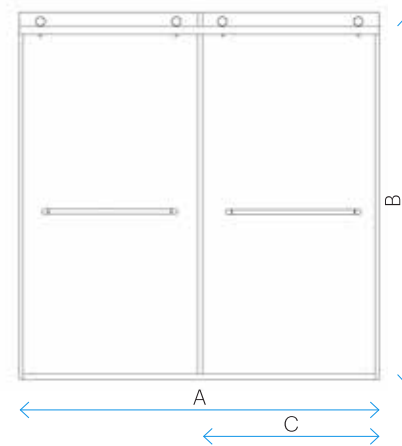

MARA

Mara is a double sliding bypass shower or tub door is another clever and ingenious design idea accomplishes exposed stainless steel rollers gliding on a single track. This functional and stylish door available in 5/16 in. (8 mm) and 3/8 in. (10 mm) ANSI certified tempered glass. Add a modern and functional touch to your bathroom.

FEATURE HIGHLIGHTS

- 5/16 in. (8 mm) and 3/8 in. (10 mm) tempered glass options available
- Stainless Steel and Chrome hardware finishes available
- Fully frameless glass design
- Wall profile allows for up to 3/8 in. (10 mm) out-of-plumb adjustment
- Double sliding bypass design for left or right side entry
- Equipped rollers with anti-jumping device to prevent doors from sliding off top rail
- 4 stainless steel adjustable up to 1/4 in. (6 mm) rollers for smooth sliding
- Large and functional towel bar styled dual handles
- Splash proof threshold to prevent water spillage (minimum threshold depth of 2 3/4 in. (70 mm) required)
- Adjustable down size, by trimming top bar by up to 4 in. (100 mm)
- Materials: ANSI certified tempered glass, solid stainless steel hardware
- Studs or reinforcement behind finished walls required for installation

CONFIGURATION 1