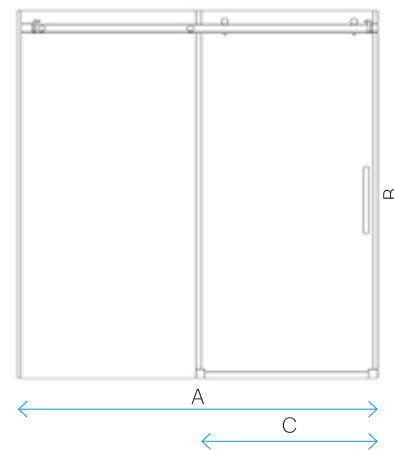

VEGA

The Vega series shower door is stylish yet functional by design. The simplicity of this door forming a luxurious walk-in shower in your bathroom is not only very practical but the ease of walking into your shower with a little effort needs little explanation.

FEATURE HIGHLIGHTS

- 5/16 in. (8 mm) and 3/8 in. (10 mm) tempered glass options available
- Stainless Steel and Chrome hardware finishes available
- Fully frameless glass design
- No out-of-plumb installation adjustability
- Adjustable rollers for smooth sliding
- Splash proof threshold to prevent water spillage (minimum threshold depth of 2 3/4 in. (70 mm) required)
- Adjustable down size, by trimming top bar by up to 4 in. (100 mm)
- Reversible for right or left door sliding installation
- Materials: ANSI certified tempered glass, solid stainless steel hardware
- Studs or reinforcement behind finished walls required for installation

CONFIGURATION 1