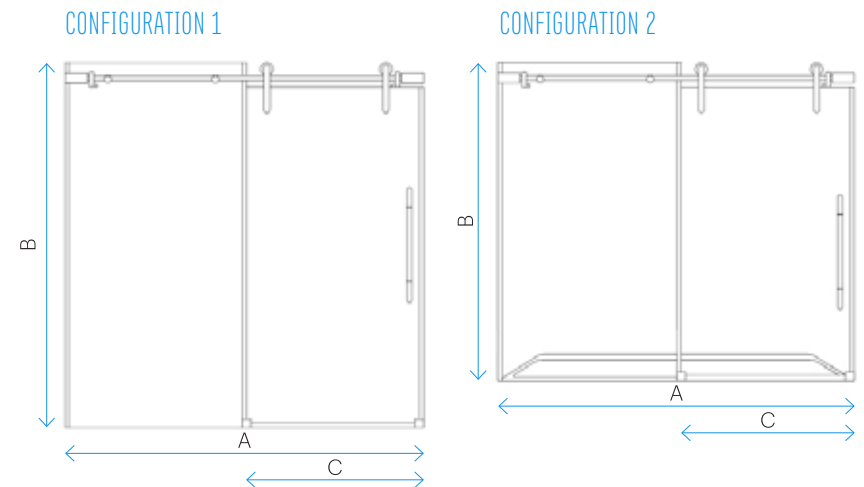

FEATURE HIGHLIGHTS

- 3/8 in. (10 mm) tempered glass
- Stainless Steel and Chrome hardware finishes available
- Fully frameless glass design
- No out-of-plumb installation adjustability
- Large wheels allowing for featherless sliding operation on a superior solid stainless steel track
- Splash proof threshold to prevent water spillage (minimum threshold depth of 2 3/4 in. (70 mm) required)
- Adjustable down size, by trimming top bar by up to 4 in. (100 mm)
- Reversible for right or left door sliding installation
- Materials: ANSI certified tempered glass, solid stainless steel hardware
- Studs or reinforcement behind finished walls required for installation