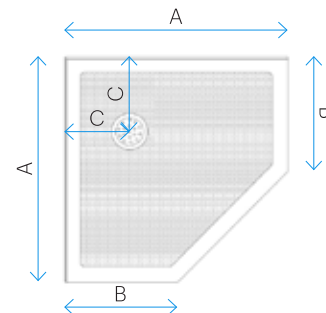

A	B	C	WHITE
36	18 5/16	12	SW07043636W
38	20 5/16	12	SW07043838W
40	22 5/16	14 3/8	SW07044040W
42	24 5/16	14 3/8	SW07044242W