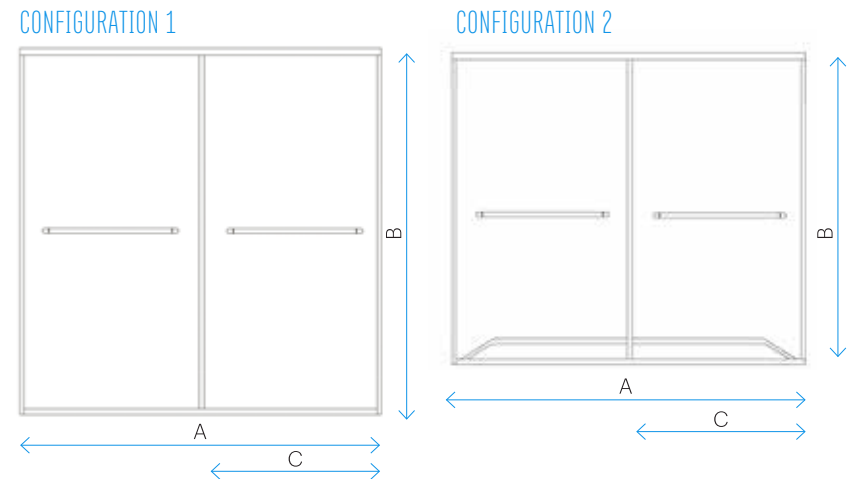

- Adjustable down size, by trimming top bar and bottom track by up to 4 in.(100 mm)
- Reversible for right or left door sliding installation
- Materials: ANSI certified tempered glass, solid stainless steel hardware
- Studs or reinforcement behind finished walls required for installation

A	B	C	GLASS	CH	BN	RB	SB
44 - 48	78	16 - 20	3/8 in. (10 mm)	SW012348781CH	SW012348781BN	SW012348781RB	SW012348781SB
56 - 60	78	24 - 28	3/8 in. (10 mm)	SW012360781CH	SW012360781BN	SW012360781RB	SW012360781SB
A	B	C	GLASS	CH	BN	RB	SB
44 - 48	78	16 - 20	5/16 in. (8 mm)	SW012348782CH	SW012348782BN	SW012348782RB	SW012348782SB
56 - 60	78	24 - 28	5/16 in. (8 mm)	SW012360782CH	SW012360782BN	SW012360782RB	SW012360782SB

FEATURE HIGHLIGHTS

- 5/16 in. (8 mm) and 3/8 in. (10 mm) tempered glass options available
- Chrome and Brushed Nickel hardware finishes available
- Semi-frameless glass design
- Up to 1/2 in. out-of-plumb adjustment on all size models
- Clever designed rollers allowing for effortless sliding operation on a superior aluminum track
- Large and functional towel bar styled dual handles
- Adjustable down size, by trimming top and bottom track by up to 4 in. (100 mm)
- Double sliding bypass design for left or right side entry
- Materials: ANSI certified tempered glass, solid stainless steel hardware
- Studs or reinforcement behind finished walls required for installation
- Materials: ANSI certified tempered glass, solid stainless steel hardware
- Studs or reinforcement behind finished walls required for installation