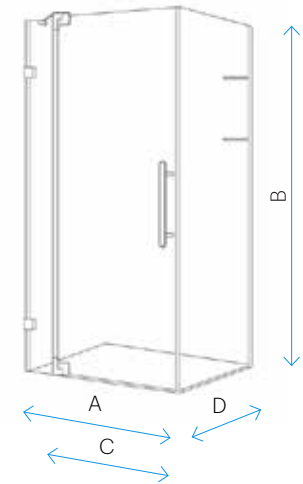

FLEX PLUS

FLEX PLUS

Bringing style into your space has never been simpler. The Flex Plus shower enclosure is perfect for any bathroom project. Its innovative adjustability by 6 inches and shelves usability is ideal.

FEATURE HIGHLIGHTS

- 3/8 in. (10 mm) tempered glass
- Chrome, Brushed Nickel, Oil Rubbed Bronze and Satin Black hardware finishes available
- 6 in. (150 mm) width adjustment in pivot hardware
- Fully frameless glass design
- Pivot shower door with solid brass hardware
- Splash proof threshold to prevent water spillage
- Reversible for right or left door opening installation
- Elegant and useful 2 glass shelves
- Materials: ANSI certified tempered glass, solid brass hardware
- Studs or reinforcement behind finished walls required for installation