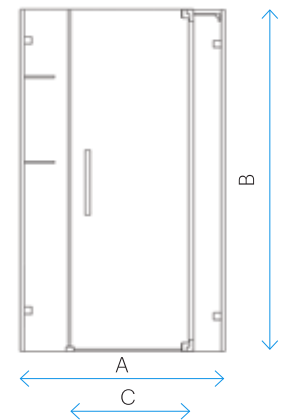

CONFIGURATION 2

CONFIG.	A	B	C	CH	BN	RB	SB
1	30 - 36	72	24 - 30	SW010630361CH	SW010630361BN	SW010630361RB	SW010630361SB
2	36 - 42	72	24 - 30	SW010636421CH	SW010636421BN	SW010636421RB	SW010636421SB
2	42 - 48	72	24 - 30	SW010642481CH	SW010642481BN	SW010642481RB	SW010642481SB
2	48 - 54	72	24 - 30	SW010648541CH	SW010648541BN	SW010648541RB	SW010648541SB
2	54 - 60	72	24 - 30	SW010654601CH	SW010654601BN	SW010654601RB	SW010654601SB
2	60 - 66	72	24 - 30	SW010660661CH	SW010660661BN	SW010660661RB	SW010660661SB