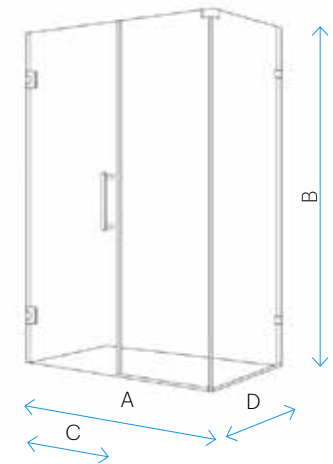

METRO PLUS

An elegant frameless shower enclosure which would suit both contemporary and more traditional styled bathroom. The Metro Plus series frameless pivot door features self closing hinges and magnet seal strips for tighter door water proofing.

FEATURE HIGHLIGHTS

- 3/8 in. (10 mm) tempered glass
- Chrome, Brushed Nickel, Oil Rubbed Bronze and Satin Black hardware finishes available
- Fully frameless glass design
- No out-of-plumb installation adjustability
- Solid brass hinges
- Splash proof threshold to prevent water spillage
- Reversible for right or left door opening installation
- Materials: ANSI certified tempered glass, solid brass and stainless steel hardware
- Studs or reinforcement behind finished walls required for installation

A	B	C	D	CH	BN	RB	SB
30 5/16	72	23 5/8	30 5/16	SW050130301CH	SW050130301BN	SW050130301RB	SW050130301SB
34 5/16	72	23 5/8	34 5/16	SW050134341CH	SW050134341BN	SW050134341RB	SW050134341SB
40 5/16	72	23 5/8	30 5/16	SW050140301CH	SW050140301BN	SW050140301RB	SW050140301SB
46 5/16	72	23 5/8	30 5/16	SW050146301CH	SW050146301BN	SW050146301RB	SW050146301SB
46 5/16	72	23 5/8	34 5/16	SW050146341CH	SW050146341BN	SW050146341RB	SW050146341SB