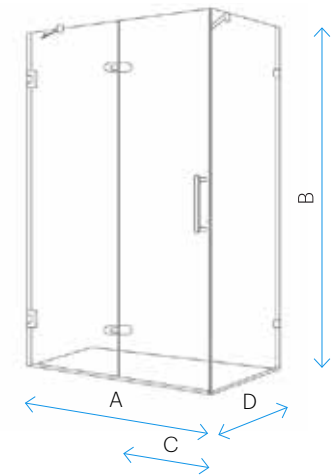

BRAVO PLUS

Beautifully designed Bravo Plus series shower enclosure is available in variety different sizes. All hardware pieces have been meticulously designed to match and compliment each other. This frameless yet water tight enclosure designed to make a signature piece in your bathroom.

FEATURE HIGHLIGHTS

- 3/8 in. (10 mm) tempered glass
- Chrome, Brushed Nickel, Oil Rubbed Bronze and Satin Black hardware finishes available
- Fully frameless glass design
- No out-of-plumb installation adjustability
- Solid brass hinges
- Splash proof threshold to prevent water spillage
- Reversible for right or left door opening installation
- Materials: ANSI certified tempered glass, solid brass and stainless steel hardware.
- Studs or reinforcement behind finished walls required for installation

A	B	C	D	CH	BN	RB	SB
30 5/16	72	23 5/8	30 5/16	SW050430301CH	SW050430301BN	SW050430301RB	SW050430301SB
34 5/16	72	23 5/8	34 5/16	SW050434341CH	SW050434341BN	SW050434341RB	SW050434341SB
40 5/16	72	23 5/8	30 5/16	SW050440301CH	SW050440301BN	SW050440301RB	SW050440301SB
46 5/16	72	23 5/8	30 5/16	SW050446301CH	SW050446301BN	SW050446301RB	SW050446301SB
46 5/16	72	23 5/8	34 5/16	SW050446341CH	SW050446341BN	SW050446341RB	SW050446341SB