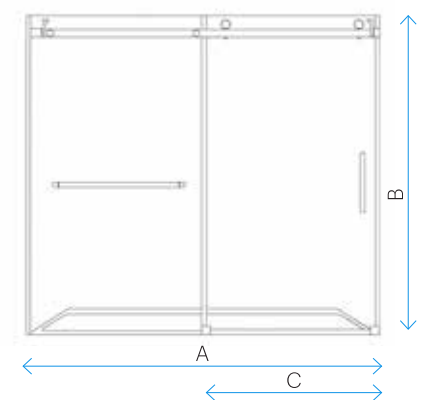

CONFIGURATION 2

CONFIG.	A	B	C	GLASS	ST	CH
1	44 - 48	76	16 - 20	3/8 in. (10 mm)	SW012448761ST	SW012448761CH
1	56 - 60	76	24 - 28	3/8 in. (10 mm)	SW012460761ST	SW012460761CH
2	56 - 60	66	24 - 28	3/8 in. (10 mm)	SW022460661ST	SW022460661CH

CONFIG.	A	B	C	GLASS	ST	CH
1	44 - 48	76	16 - 20	5/16 in. (8 mm)	SW012448762ST	SW012448762CH
1	56 - 60	76	24 - 28	5/16 in. (8 mm)	SW012460762ST	SW012460762CH
2	56 - 60	66	24 - 28	5/16 in. (8 mm)	SW022460662ST	SW022460662CH