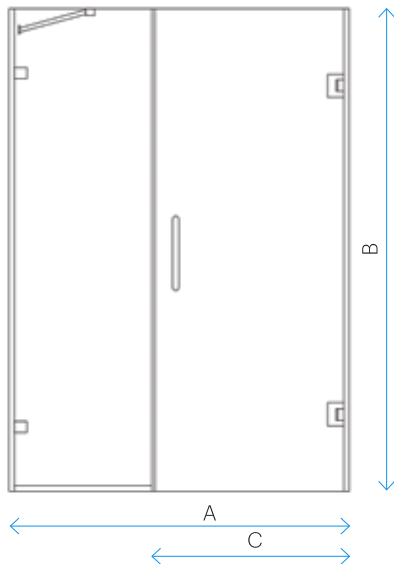

CONFIGURATION 3

CONFIG.	A	B	C	CH	BN	RB	SB
2	30 - 30 1/2	72	24	SW010130001CH	SW010130001BN	SW010130001RB	SW010130001SB
2	30 1/2 - 31	72	24 1/2	SW010130121CH	SW010130121BN	SW010130121RB	SW010130121SB
2	31 - 31 1/2	72	25	SW010131001CH	SW010131001BN	SW010131001RB	SW010131001SB
2	31 1/2 - 32	72	25 1/2	SW010131121BN	SW010131121CH	SW010131121RB	SW010131121SB
2	32 - 32 1/2	72	26	SW010132001BN	SW010132001CH	SW010132001RB	SW010132001SB
2	32 1/2 - 33	72	26 1/2	SW010132121BN	SW010132121CH	SW010132121RB	SW010132121SB
2	33 - 33 1/2	72	27	SW010133001BN	SW010133001CH	SW010133001RB	SW010133001SB
2	33 1/2 - 34	72	27 1/2	SW010133121BN	SW010133121CH	SW010133121RB	SW010133121SB
2	34 - 34 1/2	72	28	SW010134001BN	SW010134001CH	SW010134001RB	SW010134001SB
2	34 1/2 - 35	72	28 1/2	SW010134121BN	SW010134121CH	SW010134121RB	SW010134121SB
2	35 - 35 1/2	72	29	SW010135001BN	SW010135001CH	SW010135001RB	SW010135001SB
2	35 1/2 - 36	72	29 1/2	SW010135121BN	SW010135121CH	SW010135121RB	SW010135121SB
3	36 - 36 1/2	72	24	SW010136001BN	SW010136001CH	SW010136001RB	SW010136001SB
3	36 1/2 - 37	72	24 1/2	SW010136121BN	SW010136121CH	SW010136121RB	SW010136121SB
3	37 - 37 1/2	72	25	SW010137001BN	SW010137001CH	SW010137001RB	SW010137001SB
3	37 1/2 - 38	72	25 1/2	SW010137121BN	SW010137121CH	SW010137121RB	SW010137121SB
3	38 - 38 1/2	72	26	SW010138001BN	SW010138001CH	SW010138001RB	SW010138001SB
3	38 1/2 - 39	72	26 1/2	SW010138121BN	SW010138121CH	SW010138121RB	SW010138121SB
3	39 - 39 1/2	72	27	SW010139001BN	SW010139001CH	SW010139001RB	SW010139001SB
3	39 1/2 - 40	72	27 1/2	SW010139121BN	SW010139121CH	SW010139121RB	SW010139121SB
3	40 - 40 1/2	72	28	SW010140001BN	SW010140001CH	SW010140001RB	SW010140001SB
3	40 1/2 - 41	72	28 1/2	SW010140121BN	SW010140121CH	SW010140121RB	SW010140121SB
3	41 - 41 1/2	72	29	SW010141001BN	SW010141001CH	SW010141001RB	SW010141001SB
3	41 1/2 - 42	72	29 1/2	SW010141121BN	SW010141121CH	SW010141121RB	SW010141121SB
3	42 - 42 1/2	72	24	SW010142001BN	SW010142001CH	SW010142001RB	SW010142001SB
3	42 1/2 - 43	72	24 1/2	SW010142121BN	SW010142121CH	SW010142121RB	SW010142121SB
3	43 - 43 1/2	72	25	SW010143001BN	SW010143001CH	SW010143001RB	SW010143001SB
3	43 1/2 - 44	72	25 1/2	SW010143121BN	SW010143121CH	SW010143121RB	SW010143121SB
3	44 - 44 1/2	72	26	SW010144001BN	SW010144001CH	SW010144001RB	SW010144001SB
3	44 1/2 - 45	72	26 1/2	SW010144121BN	SW010144121CH	SW010144121RB	SW010144121SB
3	45 - 45 1/2	72	27	SW010145001BN	SW010145001CH	SW010145001RB	SW010145001SB
3	45 1/2 - 46	72	27 1/2	SW010145121BN	SW010145121CH	SW010145121RB	SW010145121SB
3	46 - 46 1/2	72	28	SW010146001BN	SW010146001CH	SW010146001RB	SW010146001SB
3	46 1/2 - 47	72	28 1/2	SW010146121BN	SW010146121CH	SW010146121RB	SW010146121SB
3	47 - 47 1/2	72	29	SW010147001BN	SW010147001CH	SW010147001RB	SW010147001SB
3	47 1/2 - 48	72	29 1/2	SW010147121BN	SW010147121CH	SW010147121RB	SW010147121SB
3	48 - 48 1/2	72	24	SW010148001BN	SW010148001CH	SW010148001RB	SW010148001SB