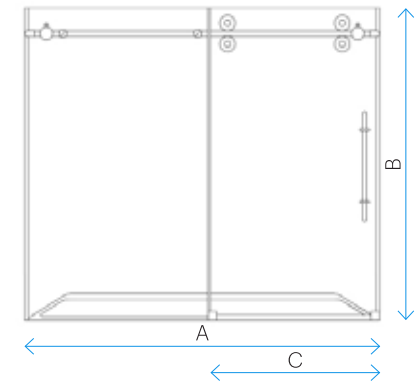

CONFIGURATION 2

ST (STAINLESS STEEL)

CH (CHROME)

CONFIG.	A	B	C	ST	CH
1	44 - 48	76	16 - 20	SW011548761ST	SW011548761CH
1	56 - 60	76	24 - 28	SW011560761ST	SW011560761CH
1	62 - 66	76	27 - 31	SW011566761ST	SW011566761CH
1	68 - 72	76	30 - 34	SW011572761ST	SW011572761CH
2	56 - 60	66	24 - 28	SW021560661ST	SW021560661CH