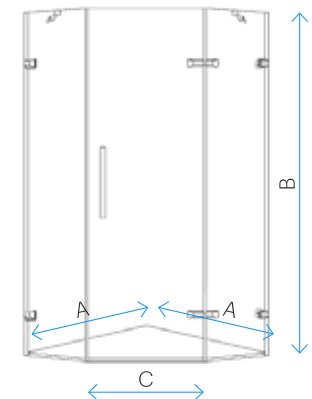

FEATURE HIGHLIGHTS

- 3/8 in. (10 mm) tempered glass
- Chrome, Brushed Nickel and Oil Rubbed Bronze hardware finishes available
- Fully frameless glass design
- No out-of-plumb installation adjustability
- Solid brass hinges
- Splash proof threshold to prevent water spillage
- Reversible for right or left door opening installation
- Materials: ANSI certified tempered glass, solid brass and stainless steel hardware.
- Finished walls required for measurement and installation