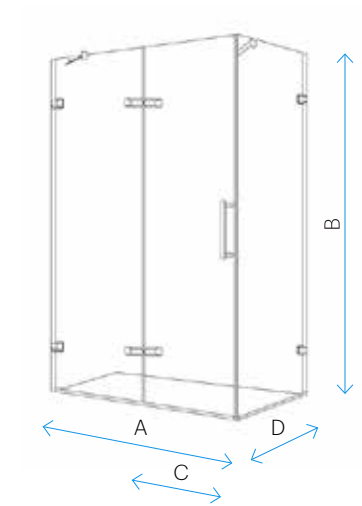

SPACE PLUS

The Metro Plus series hinged shower enclosure features 2 beautifully crafted designer hinges that give this enclosure a stunning frameless and minimalist finish. The stylish yet understated model is flexible in terms of optional sizes and is available in different hardware finishes.

FEATURE HIGHLIGHTS

- 3/8 in. (10 mm) tempered glass
- Chrome, Brushed Nickel, Oil Rubbed Bronze and Satin Black hardware finishes available
- Fully frameless glass design
- No out-of-plumb installation adjustability
- Solid brass hinges
- Splash proof threshold to prevent water spillage
- Reversible for right or left door opening installation
- Materials: ANSI certified tempered glass, solid brass and stainless steel hardware
- Studs or reinforcement behind finished walls required for installation

A	B	C	D	CH	BN	RB	SB
30 5/16	72	23 5/8	30 5/16	SW050530301CH	SW050530301BN	SW050530301RB	SW050530301SB
34 5/16	72	23 5/8	34 5/16	SW050534341CH	SW050534341BN	SW050534341RB	SW050534341SB
40 5/16	72	23 5/8	30 5/16	SW050540301CH	SW050540301BN	SW050540301RB	SW050540301SB
46 5/16	72	23 5/8	30 5/16	SW050546301CH	SW050546301BN	SW050546301RB	SW050546301SB
46 5/16	72	23 5/8	34 5/16	SW050546341CH	SW050546341BN	SW050546341RB	SW050546341SB