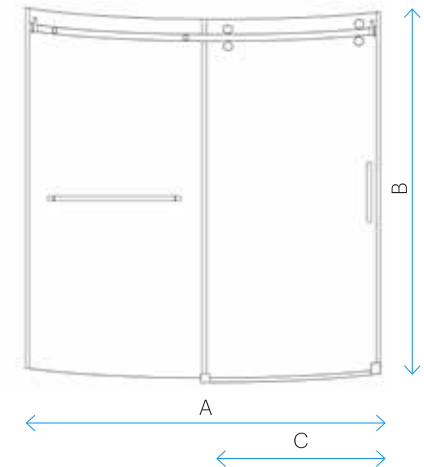

BRIZA CURVE

BRIZA CURVE

With Briza Curve series shower door resolve your space constrains, add more space in the center your shower with out increasing footprint on the sides. This elegant and modern shower door will look classy in any shower space.

FEATURE HIGHLIGHTS

- 5/16 in. (8 mm) tempered glass
- Stainless Steel and Chrome hardware finishes available
- Fully frameless glass design
- No out-of-plumb installation adjustability
- Adjustable rollers for smooth sliding
- Convenient towel bar on the inline panel
- Curved design for more elbow space in the middle of the shower
- Splash proof threshold to prevent water spillage (minimum threshold depth of 2 3/4 in. (70 mm) required)
- Adjustable down size, by trimming top bar by up to 4 in. (100 mm)
- Reversible for right or left door sliding installation
- Materials: ANSI certified tempered glass, solid stainless steel hardware
- Studs or reinforcement behind finished walls required for installation