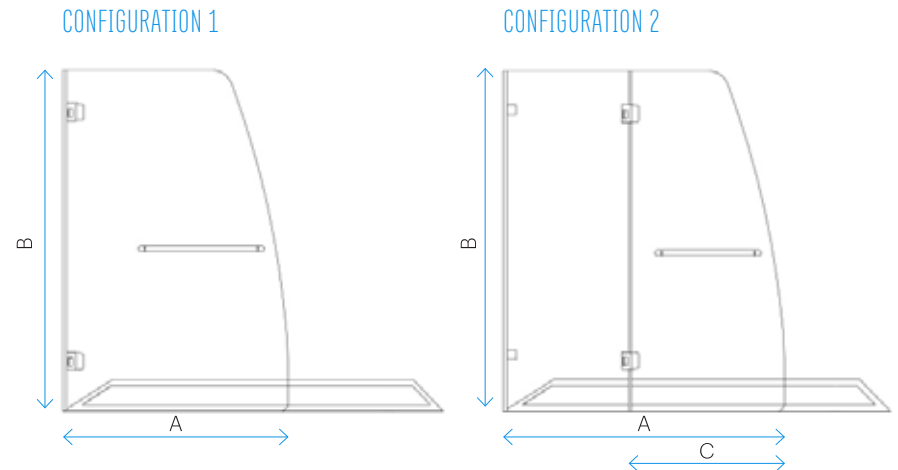

FEATURE HIGHLIGHTS

- 5/16 in. (8 mm) tempered glass
- Stainless Steel and Chrome hardware finishes available
- Fully frameless glass design
- No out-of-plumb installation adjustability
- Adjustable rollers for smooth sliding
- Convenient towel bar on the inline panel
- Curved design for more elbow space in the middle of the shower
- Splash proof threshold to prevent water spillage (minimum threshold depth of 2 3/4 in. (70 mm) required)
- Adjustable down size, by trimming top bar by up to 4 in. (100 mm)
- Reversible for right or left door sliding installation
- Materials: ANSI certified tempered glass, solid stainless steel hardware
- Studs or reinforcement behind finished walls required for installation

FEATURE HIGHLIGHTS

- 1/4 in. (6 mm) tempered glass
- Chrome, Brushed Nickel, Oil Rubbed Bronze and Satin Black hardware finishes available
- Fully frameless glass design
- 3/8 in. (10 mm) out-of-plumb adjustment
- Stationary side glass panel for 48 in. width model
- Convenient towel bar on the door outside
- Reversible for right or left door opening installation
- Materials: ANSI certified tempered glass, solid brass hardware
- Studs or reinforcement behind finished walls required for installation