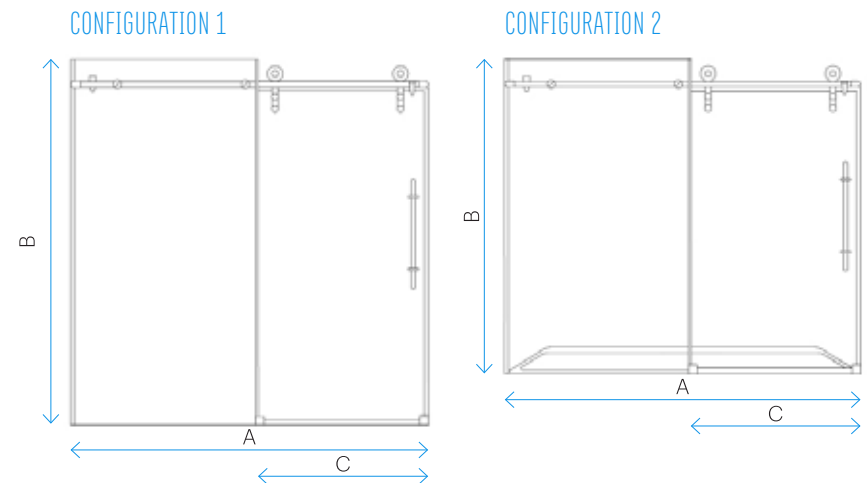

EDGE

EDGE

Striking in its appearance, the Edge series frameless shower door with rollers and a fixed panel redefines the art of showering with its fusion between stylish beauty and highly engineered practicality!

FEATURE HIGHLIGHTS

- 3/8 in. (10 mm) tempered glass
- Stainless steel and chrome hardware finishes available
- Fully frameless glass design
- No out-of-plumb installation adjustability
- Large stainless steel wheels allowing for featherless sliding operation on a superior stainless steel track
- Splash proof threshold to prevent water spillage (minimum threshold depth of 2 3/8 in. (60 mm) required)
- Suspended design rollers allow for up to 1/2 in. (12 mm) horizontal door adjustment
- Adjustable down size, by trimming top bar by up to 4 in. (100 mm)
- Reversible for right or left door sliding installation
- Materials: ANSI certified tempered glass, solid stainless steel hardware
- Studs or reinforcement behind finished walls required for installation