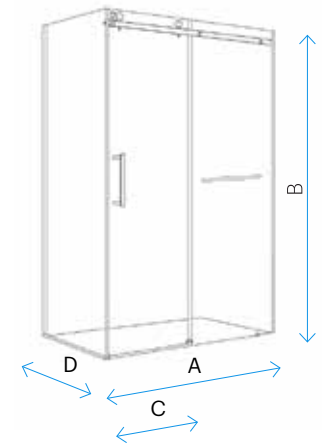

FEATURE HIGHLIGHTS

- 3/8 in. (10 mm) tempered glass
- Stainless Steel and Chrome hardware finishes available
- Fully frameless glass design
- Up to 1/2 in. out-of-plumb adjustment on return panel
- Adjustable rollers for smooth sliding
- Convenient towel bar on the inline panel
- Splash proof threshold to prevent water spillage (minimum threshold depth of 2 3/4 in. (70 mm) required)
- Adjustable down size, by trimming top bar by up to 4 in. (100 mm)
- Reversible for right or left corner installation
- Anti-jumping stoppers to reduce door bouncing during opening and closing
- Return panel attached to the wall by a 1 in. anodized aluminum U-channel
- Materials: ANSI certified tempered glass, solid stainless steel hardware
- Studs or reinforcement behind finished walls required for installation