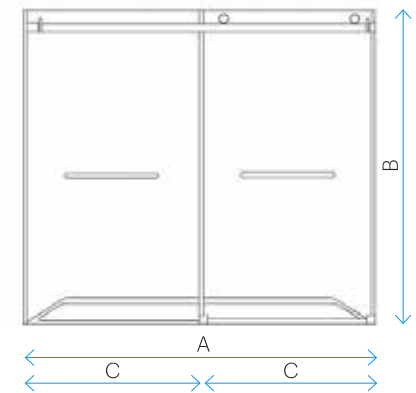

CONFIGURATION 2

CONFIG.	A	B	C	GLASS	ST	CH
1	44 - 48	76	16 - 20	3/8 in. (10 mm)	SW012048761ST	SW012048761CH
1	56 - 60	76	24 - 28	3/8 in. (10 mm)	SW012060761ST	SW012060761CH
2	56 - 60	66	24 - 28	3/8 in. (10 mm)	SW022060661ST	SW022060661CH

CONFIG.	A	B	C	GLASS	ST	CH
1	44 - 48	76	16 - 20	5/16 in. (8 mm)	SW012048762ST	SW012048762CH
1	56 - 60	76	24 - 28	5/16 in. (8 mm)	SW012060762ST	SW012060762CH
2	56 - 60	66	24 - 28	5/16 in. (8 mm)	SW022060662ST	SW022060662CH