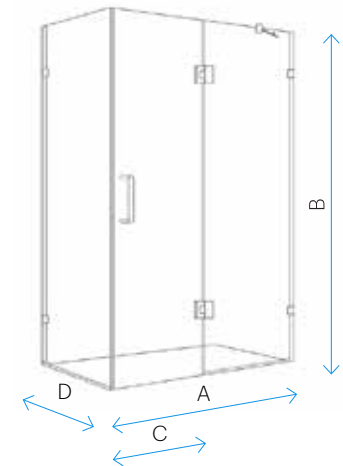

METRO PLUS-X

An elegant frameless shower enclosure which would suit both contemporary and more traditional styled bathroom. The Metro Plus series frameless pivot door features self closing hinges and magnet seal strips for tighter door water proofing.

FEATURE HIGHLIGHTS

- 3/8 in. (10 mm) tempered glass
- Chrome, Brushed Nickel, Oil Rubbed Bronze and Satin Black hardware finishes available
- Fully frameless glass design
- No out-of-plumb installation adjustability
- Solid brass hinges
- Splash proof threshold to prevent water spillage
- Reversible for right or left door opening installation
- Materials: ANSI certified tempered glass, solid brass and stainless steel hardware
- Studs or reinforcement behind finished walls required for installation

A	B	C	D	CH	BN	RB	SB
30 5/16	72	23 5/8	30 5/16	SW052530301CH	SW052530301BN	SW052530301RB	SW052530301SB
34 5/16	72	23 5/8	34 5/16	SW052534341CH	SW052534341BN	SW052534341RB	SW052534341SB
40 5/16	72	23 5/8	30 5/16	SW052540301CH	SW052540301BN	SW052540301RB	SW052540301SB
46 5/16	72	23 5/8	30 5/16	SW052546301CH	SW052546301BN	SW052546301RB	SW052546301SB
46 5/16	72	23 5/8	34 5/16	SW052546341CH	SW052546341BN	SW052546341RB	SW052546341SB