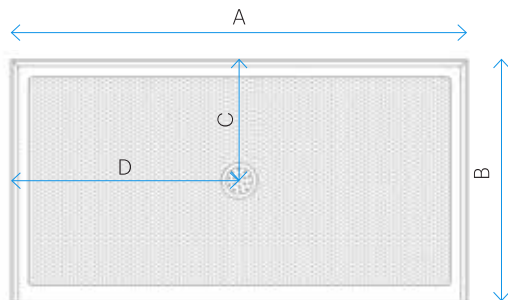

FEATURE HIGHLIGHTS

- High quality scratch and stain resistant acrylic
- Slip-resistant textured floor for safe showering
- 2 3/4 in. (70 mm) height
- Integrated tile flange for easy installation and waterproofing
- Fiberglass reinforcement for durability
- 3-wall alcove installation
- cUPC certified
- Drain not included
- Center drain configuration

A	B	C	D	WHITE
48	36	18	24	SW07014836W
60	30	15	30	SW07016030W
60	32	16	30	SW07016032W
60	34	17	30	SW07016034W