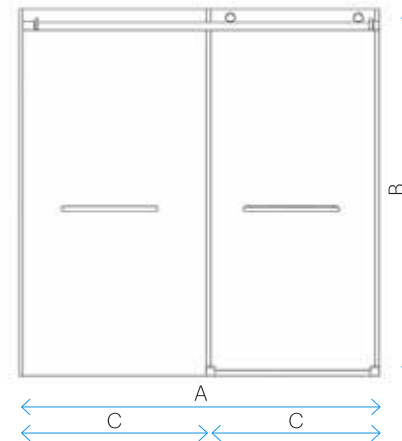

VIVA

Ingenious double bypass sliding design! The Viva familiar but yet so different, it is not your every day shower door. Engineered to perfection with functionality and style in mind. Our original double sliding door action top rail design allows for both doors to slide along the rail. Uni-jumping designed rollers preventing from sliding of top rail. Available in variety of hardware finishes and sizes.

FEATURE HIGHLIGHTS

- 5/16 in. (8 mm) and 3/8 in. (10 mm) tempered glass options available
- Stainless Steel and Chrome hardware finishes available
- Fully frameless glass design
- No out-of-plumb installation adjustability
- Double sliding bypass design for left or right side entry
- Equipped rollers with uni-jumping device to prevent doors from sliding off top rail
- Stainless steel adjustable up to 1/4 in. (6 mm) rollers for smooth sliding
- Large and functional towel bar styled dual handles
- Splash proof threshold to prevent water spillage (minimum threshold depth of 2 3/4 in. (70 mm) required)
- Adjustable down size, by trimming top bar by up to 4 in. (100 mm)
- Materials: ANSI certified tempered glass, solid stainless steel hardware
- Studs or reinforcement behind finished walls required for installation

CONFIGURATION 1