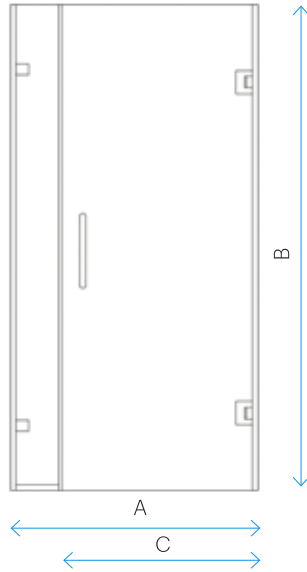

CONFIGURATION 2