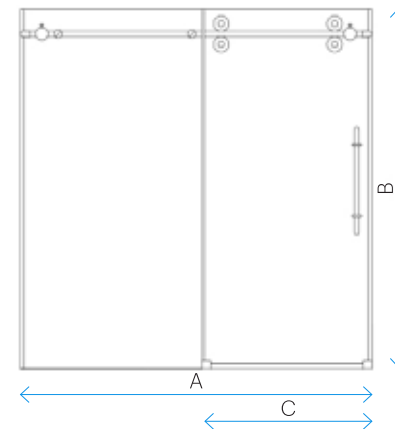

COSMO

The Cosmo series sliding door is bound to impress in any bathroom. It's substantial 3/8 inch (10mm) ANSI certified toughened glass and solid stainless steel hardware construction provides a style statement that befits the beauty of this door.

FEATURE HIGHLIGHTS

- 3/8 in. (10 mm) tempered glass
- Stainless Steel and Chrome hardware finishes available
- Fully frameless glass design
- No out-of-plumb installation adjustability
- Adjustable large stainless steel rollers for smooth sliding
- Large wheels allowing for featherless sliding operation on a superior solid stainless steel track
- Splash proof threshold to prevent water spillage (minimum threshold depth of 2 3/4 in. (70 mm) required)
- Adjustable down size, by trimming top bar by up to 4 in. (100 mm)
- Reversible for right or left door sliding installation
- Materials: ANSI certified tempered glass, solid stainless steel hardware
- Studs or reinforcement behind finished walls required for installation

CONFIGURATION 1