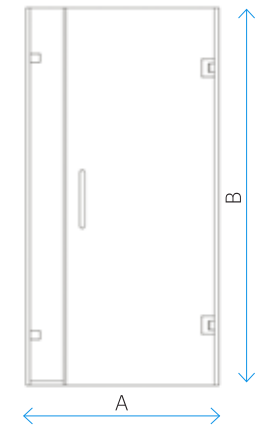

METRO

This spectacular shower door makes a definite style statement. Contemporary to modern style lovers will delight luxuriously styled door and size variety that will custom to any opening. Clean lines, elegant design, upscale look, open and airy feel will add style to any bathroom space.

FEATURE HIGHLIGHTS

- 3/8 in. (10 mm) tempered glass
- Chrome, Brushed Nickel, Oil Rubbed Bronze and Satin Black hardware finishes available
- Fully frameless glass design
- Solid brass wall mount self-closing hinges
- Up to 1/2 in. out-of-plumb adjustment on all size models
- Reversible for right or left door opening
- Single doors with no stationary panel, 24 in. - 29 1/2 in. wide
- Models from 36 in. - 65 1/2 in. requires support arm for stable structure
- Materials: ANSI certified tempered glass, solid brass hardware
- Studs or reinforcement behind finished walls required for installation

CONFIGURATION 1

CONFIG.	A	B	CH	BN	RB	SB
1	24 - 24 1/2	72	SW010124001CH	SW010124001BN	SW010124001RB	SW010124001SB
1	24 1/2 - 25	72	SW010124121CH	SW010124121BN	SW010124121RB	SW010124121SB
1	25 - 25 1/2	72	SW010125001CH	SW010125001BN	SW010125001RB	SW010125001SB
1	25 1/2 - 26	72	SW010125121CH	SW010125121BN	SW010125121RB	SW010125121SB
1	26 - 26 1/2	72	SW010126001CH	SW010126001BN	SW010126001RB	SW010126001SB
1	26 1/2 - 27	72	SW010126121CH	SW010126121BN	SW010126121RB	SW010126121SB
1	27 - 27 1/2	72	SW010127001CH	SW010127001BN	SW010127001RB	SW010127001SB
1	27 1/2 - 28	72	SW010127121CH	SW010127121BN	SW010127121RB	SW010127121SB
1	28 - 28 1/2	72	SW010128001CH	SW010128001BN	SW010128001RB	SW010128001SB
1	28 1/2 - 29	72	SW010128121CH	SW010128121BN	SW010128121RB	SW010128121SB
1	29 - 29 1/2	72	SW010129001CH	SW010129001BN	SW010129001RB	SW010129001SB
1	29 1/2 - 30	72	SW010129121CH	SW010129121BN	SW010129121RB	SW010129121SB