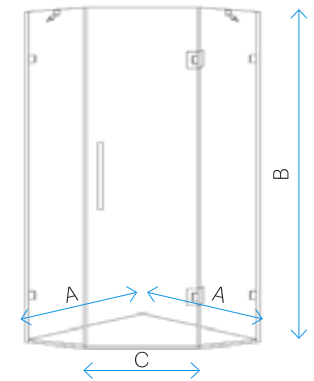

METRO NEO

The Metro Neo series frameless neo-angle corner shower enclosure with updated design transforms your shower into glass masterpiece. Self-closing hinges will last a lifetime to keep your door tightly closed at all times. With a minimal footprint and maximum space this space saving shower solution designed to fit in any bathroom with space restrictions.

FEATURE HIGHLIGHTS

- 3/8 in. (10 mm) tempered glass
- Chrome, Brushed Nickel, Oil Rubbed Bronze and Satin Black hardware finishes available
- Fully frameless glass design
- No out-of-plumb installation adjustability
- Solid brass self-closing hinges
- Splash proof threshold to prevent water spillage
- Reversible for right or left door opening installation
- Materials: ANSI certified tempered glass, solid brass and stainless steel hardware
- Finished walls required for measurement and installation

A	B	C	CH	BN	RB	SB
34 5/16	72	23 5/8	SW040134341CH	SW040134341BN	SW040134341RB	SW040134341SB
36 5/16	72	23 5/8	SW040136361CH	SW040136361BN	SW040136361RB	SW040136361SB
38 5/16	72	23 5/8	SW040138381CH	SW040138381BN	SW040138381RB	SW040138381SB
40 5/16	72	23 5/8	SW040140401CH	SW040140401BN	SW040140401RB	SW040140401SB