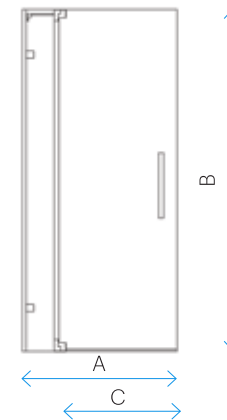

FLEX

The Flex pivot shower door is highly adjustable, it can be easily size customized to fit almost any shower space. The versatile shower door uses an adjustable pivot hardware, for a total of 6 inches in width adjustments for flexible installation.

FEATURE HIGHLIGHTS

- 3/8 in. (10 mm) tempered glass
- Chrome, Brushed Nickel, Oil Rubbed Bronze and Satin Black hardware finishes available
- 6 in. (150 mm) width adjustment in pivot hardware
- Fully frameless glass design
- Pivot shower door with solid brass hardware
- Unique adjustable pivot door hardware
- Splash proof threshold to prevent water spillage (minimum threshold depth of 2 in. (50 mm) required)
- Reversible for right or left door opening installation
- Single doors with no stationary panel, 30 in. - 42 in. wide
- Models from 42 in. - 66 in. wide include a stationary panel and 2 shelves for stable structure
- Materials: ANSI certified tempered glass, solid brass hardware
- Studs or reinforcement behind finished walls required for installation

CONFIGURATION 1