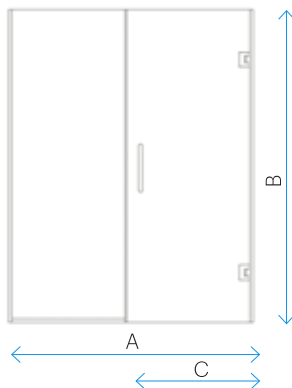

FEATURE HIGHLIGHTS

- 3/8 in. (10 mm) tempered glass
- Chrome, Brushed Nickel, Oil Rubbed Bronze and Satin Black hardware finishes available
- Fully frameless glass design
- Solid brass wall mount self-closing hinges
- Up to 1/2 in. out-of-plumb adjustment on all size models
- Reversible for right or left door opening
- Single doors with no stationary panel, 24 in. - 29 1/2 in. wide
- Models from 36 in. - 65 1/2 in. requires support arm for stable structure
- Materials: ANSI certified tempered glass, solid brass hardware
- Studs or reinforcement behind finished walls required for installation

MEIRO-F

METRO-F

FEATURE HIGHLIGHTS

- 3/8 in. (10 mm) tempered glass
- Chrome, Brushed Nickel, Oil Rubbed Bronze and Satin Black hardware finishes available
- Fully frameless glass design
- Solid brass wall mount self-closing hinges
- Up to 1/2 in. out-of-plumb adjustment on all size models
- Reversible for right or left door opening
- Inline panel attached to the wall by a 1 in. anodized aluminum U-channel
- Materials: ANSI certified tempered glass, solid brass hardware
- Studs or reinforcement behind finished walls required for installation
- Models from 42 in. - 66 in. wide include a stationary panel and 2 shelves for stable structure
- Materials: ANSI certified tempered glass, solid brass hardware
- Studs or reinforcement behind finished walls required for installation