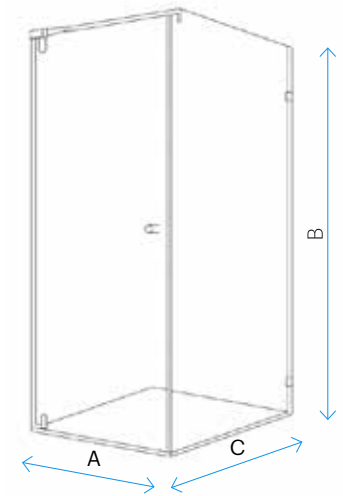

MIST PLUS

The Mist Plus is stylish yet functional by design. Truly frameless enclosure designed with elegance. Combined support arm with hinge brings lightweight, hardware free look guaranteed to make a statement in any bathroom.

FEATURE HIGHLIGHTS

- 3/8 in. (10 mm) tempered glass
- Chrome and Stainless Steel hardware finishes available
- Fully frameless glass design
- No out-of-plumb installation adjustability
- Solid stainless steel hinges
- Elegantly combined support arm with hinge brings lightweight, hardware free look.
- Splash proof threshold to prevent water spillage
- Non reversible door opening
- Materials: ANSI certified tempered glass, solid stainless steel hardware
- Studs or reinforcement behind finished walls required for installation

A	B	C	ST	CH
46 5/16	72	30 5/16	SW050746301ST	SW050746301CH
46 5/16	72	34 5/16	SW050746341ST	SW050746341CH