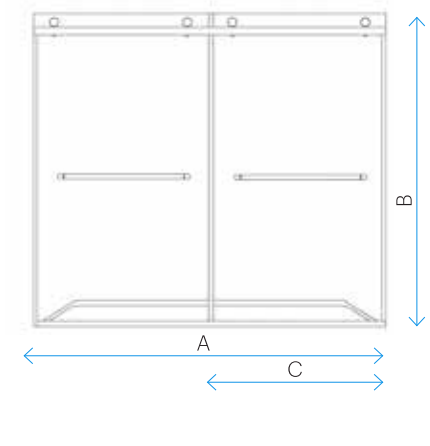

CONFIGURATION 2

CONFIG.	A	B	C	GLASS	ST	CH
1	44 - 48	76	16 - 20	3/8 in. (10 mm)	SW012148761ST	SW012148761CH
1	56 - 60	76	24 - 28	3/8 in. (10 mm)	SW012160761ST	SW012160761CH
2	56 - 60	66	24 - 28	3/8 in. (10 mm)	SW022160661ST	SW022160661CH

CONFIG.	A	B	C	GLASS	ST	CH
1	44 - 48	76	16 - 20	5/16 in. (8 mm)	SW012148762ST	SW012148762CH
1	56 - 60	76	24 - 28	5/16 in. (8 mm)	SW012160762ST	SW012160762CH
2	56 - 60	66	24 - 28	5/16 in. (8 mm)	SW022160662ST	SW022160662CH