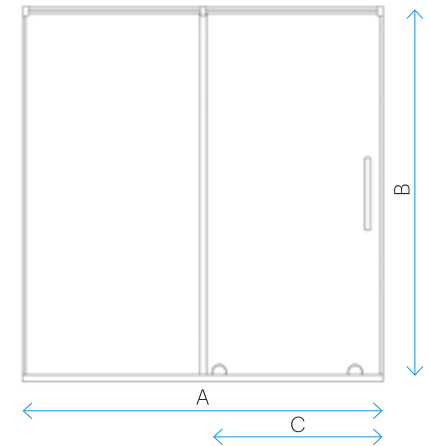

- Adjustable down size, by trimming top bar and bottom track by up to 4 in.(100 mm)
- Reversible for right or left door sliding installation
- Materials: ANSI certified tempered glass, solid stainless steel hardware
- Studs or reinforcement behind finished walls required for installation