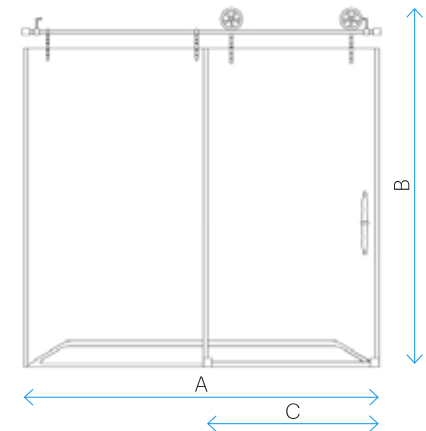

CONFIGURATION 2

CONFIG.	A	B	C	ST	CH
1	44 - 48	78	16 - 20	SW011048781ST	SW011048781CH
1	56 - 60	78	24 - 28	SW011060781ST	SW011060781CH
1	62 - 66	78	27 - 31	SW011066781ST	SW011066781CH
1	68 - 72	78	30 - 34	SW011072781ST	SW011072781CH
2	56 - 60	68	24 - 28	SW021060681ST	SW021060681CH