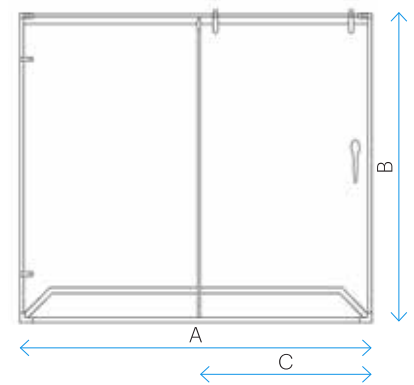

CONFIGURATION 2

CONFIG.	A	B	C	ST	CH
1	44 - 48	76	16 - 20	SW010948761CH	SW010948761ST
1	56 - 60	76	24 - 28	SW010960761CH	SW010960761ST
2	56 - 60	66	24 - 28	SW020960661ST	SW020960661CH