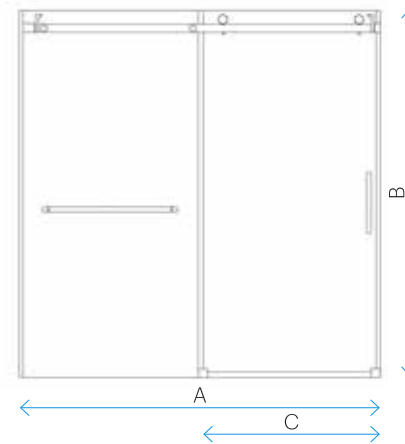

ALUMNI-F

FEATURE HIGHLIGHTS

- 5/16 in. (8 mm) and 3/8 in. (10 mm) tempered glass options available
- Stainless Steel and Chrome hardware finishes available
- Fully frameless glass design
- Up to 1/2 in. out-of-plumb adjustment on all size models
- Adjustable rollers for smooth sliding
- Convenient towel bar on the inline panel
- Splash proof threshold to prevent water spillage (minimum threshold depth of 2 3/4 in. (70 mm) required)
- Adjustable down size, by trimming top bar by up to 4 in. (100 mm)
- Reversible for right or left door sliding installation
- Uni-jumping stoppers to reduce door bouncing during opening and closing
- Inline panel attached to the wall by a 1 in. anodized aluminum U-channel
- Materials: ANSI certified tempered glass, solid stainless steel hardware
- Studs or reinforcement behind finished walls required for installation

CONFIGURATION 1