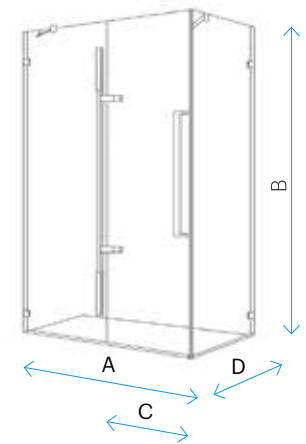

VOGUE PLUS

Step into luxury with the new Vogue Plus shower enclosure. It is not your everyday shower rather a masterpiece that will last a lifetime. Clever designed hinges allow for continues seal strip between door and front panel, make this enclosure effectively water tight.

FEATURE HIGHLIGHTS

- 3/8 in. (10 mm) tempered glass
- Chrome and Stainless Steel hardware finishes available
- Fully frameless glass design
- No out-of-plumb installation adjustability
- Solid stainless steel hinges
- Uniquely designed hinges bringing elegance and style
- Splash proof threshold to prevent water spillage
- Reversible for right or left door opening
- Materials: ANSI certified tempered glass, solid stainless steel hardware
- Studs or reinforcement behind finished walls required for installation

A	B	C	D	ST	CH
46 5/16	72	23 5/8	30 5/16	SW050846301ST	SW050846301CH
46 5/16	72	23 5/8	34 5/16	SW050846341ST	SW050846341CH