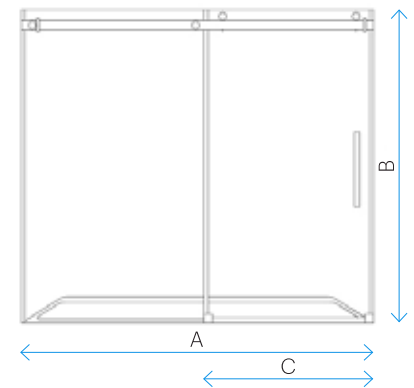

CONFIGURATION 2

CONFIG.	A	B	C	GLASS	ST	CH
1	44 - 48	76	16 - 20	3/8 in. (10 mm)	SW011348761ST	SW011348761CH
1	56 - 60	76	24 - 28	3/8 in. (10 mm)	SW011360761ST	SW011360761CH
2	56 - 60	66	24 - 28	3/8 in. (10 mm)	SW021360661ST	SW021360661CH

CONFIG.	A	B	C	GLASS	ST	CH
1	44 - 48	76	16 - 20	5/16 in. (8 mm)	SW011348762ST	SW011348762CH
1	56 - 60	76	24 - 28	5/16 in. (8 mm)	SW011360762ST	SW011360762CH
2	56 - 60	66	24 - 28	5/16 in. (8 mm)	SW021360662ST	SW021360662CH