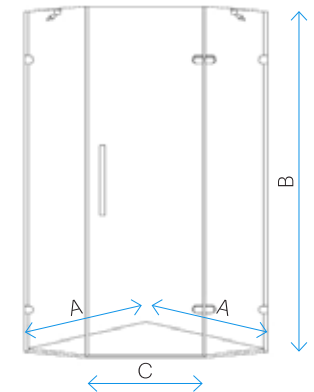

BRAVO NEO

This Bravo Neo shower enclosure is the epitome of space saving solutions without compromising on the beautiful lines of the shower enclosure. This magnificent 3/8 inch (10 mm) ANSI certified tempered safety glass, hinged neo-angle enclosure becomes ideal for any corner setting.

FEATURE HIGHLIGHTS

- 3/8 in. (10 mm) tempered glass
- Chrome, Brushed Nickel, Oil Rubbed Bronze and Satin Black hardware finishes available
- Fully frameless glass design
- No out-of-plumb installation adjustability
- Solid brass hinges
- Splash proof threshold to prevent water spillage
- Reversible for right or left door opening installation
- Materials: ANSI certified tempered glass, solid brass and stainless steel hardware
- Finished walls required for measurement and installation

A	B	C	CH	BN	RB	SB
34 5/16	72	23 5/8	SW040434341CH	SW040434341BN	SW040434341RB	SW040434341SB
36 5/16	72	23 5/8	SW040436361CH	SW040436361BN	SW040436361RB	SW040436361SB
38 5/16	72	23 5/8	SW040438381CH	SW040438381BN	SW040438381RB	SW040438381SB
40 5/16	72	23 5/8	SW040440401CH	SW040440401BN	SW040440401RB	SW040440401SB