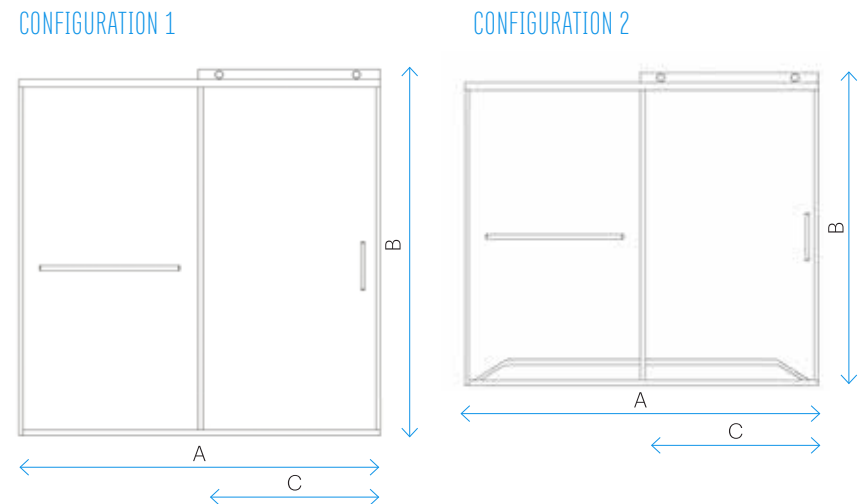

FEATURE HIGHLIGHTS

- 5/16 in. (8 mm) and 3/8 in. (10 mm) tempered glass options available
- Stainless Steel and Chrome hardware finishes available
- Fully frameless glass design
- No out-of-plumb installation adjustability
- Double sliding bypass design for left or right side entry
- Equipped rollers with uni-jumping device to prevent doors from sliding off top rail
- Stainless steel adjustable up to 1/4 in. (6 mm) rollers for smooth sliding
- Large and functional towel bar styled dual handles
- Splash proof threshold to prevent water spillage (minimum threshold depth of 2 3/4 in. (70 mm) required)
- Adjustable down size, by trimming top bar by up to 4 in. (100 mm)
- Materials: ANSI certified tempered glass, solid stainless steel hardware
- Studs or reinforcement behind finished walls required for installation

CONFIG.	A	B	C	GLASS	ST	CH
1	44 - 48	76	16 - 20	5/16 in. (8 mm)	SW012048762ST	SW012048762CH
1	56 - 60	76	24 - 28	5/16 in. (8 mm)	SW012060762ST	SW012060762CH
2	56 - 60	66	24 - 28	5/16 in. (8 mm)	SW022060662ST	SW022060662CH

- Adjustable down size, by trimming top bar by up to 4 in. (100 mm)
- Reversible for right or left door sliding installation
- Materials: ANSI certified tempered glass, solid stainless steel hardware
- Studs or reinforcement behind finished walls required for installation