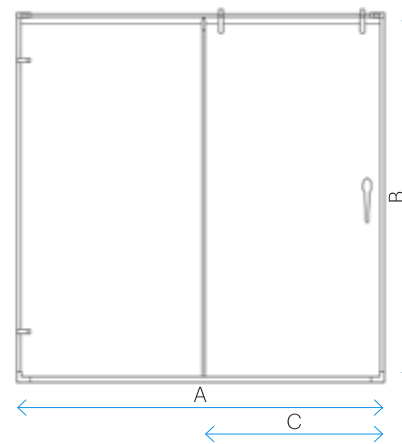

HAMPTON

The Hamptons series is another uniquely designed shower door that will create an iconic masterpiece in your bathroom. Mechanically durable, our frameless shower doors are engineered to last a lifetime.

FEATURE HIGHLIGHTS

- Thick 3/8 in. (10 mm) tempered glass
- Stainless Steel and Chrome hardware finishes available
- Fully frameless glass design
- No out-of-plumb installation adjustability
- Clever designed rollers on the top and bottom allowing for effortless sliding operation on a superior solid stainless steel track
- Splash proof threshold to prevent water spillage (minimum threshold depth of 2 3/4 in. (70 mm) required)
- Adjustable down size, by trimming top bar and bottom track by up to 4 in. (100 mm)
- Reversible for right or left door sliding installation
- Materials: ANSI certified tempered glass, solid stainless steel hardware
- Studs or reinforcement behind finished walls required for installation

CONFIGURATION 1