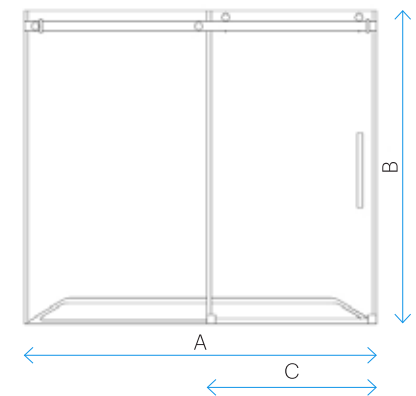

CONFIGURATION 2

CONFIG.	A	B	C	GLASS	ST	CH
1	44 - 48	76	16 - 20	3/8 in. (10 mm)	SW011148761ST	SW011148761CH
1	56 - 60	76	24 - 28	3/8 in. (10 mm)	SW011160761ST	SW011160761CH
2	56 - 60	66	24 - 28	3/8 in. (10 mm)	SW021160661ST	SW021160661CH

CONFIG.	A	B	C	GLASS	ST	CH
1	44 - 48	76	16 - 20	5/16 in. (8 mm)	SW011148762ST	SW011148762CH
1	56 - 60	76	24 - 28	5/16 in. (8 mm)	SW011160762ST	SW011160762CH
2	56 - 60	66	24 - 28	5/16 in. (8 mm)	SW021160662ST	SW021160662CH