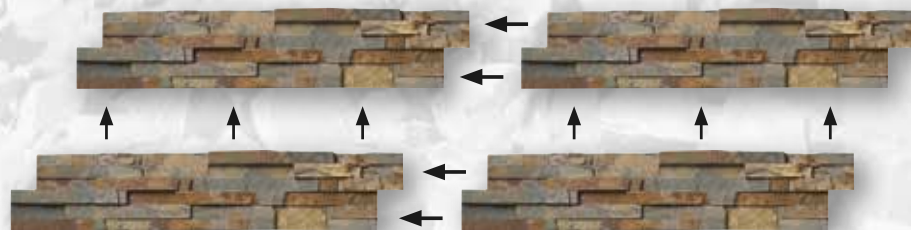

# NATURAL STACKED STONE PANELS

Natural stone is Mother Nature's art formed over millions of years by water, minerals, heat and pressure. Selected from the finest quarries from around the world, our Natural Stacked Stone Panels are made of 100% genuine stone guaranteed to stand the test of time.

Our 6"x24" Natural Stacked Stone Panels have a unique joint design that allows the panels to join together seamlessly.

Want to learn how? See our installation video at [msistone.com/stacked-stone-installation-video/](http://msistone.com/stacked-stone-installation-video/)