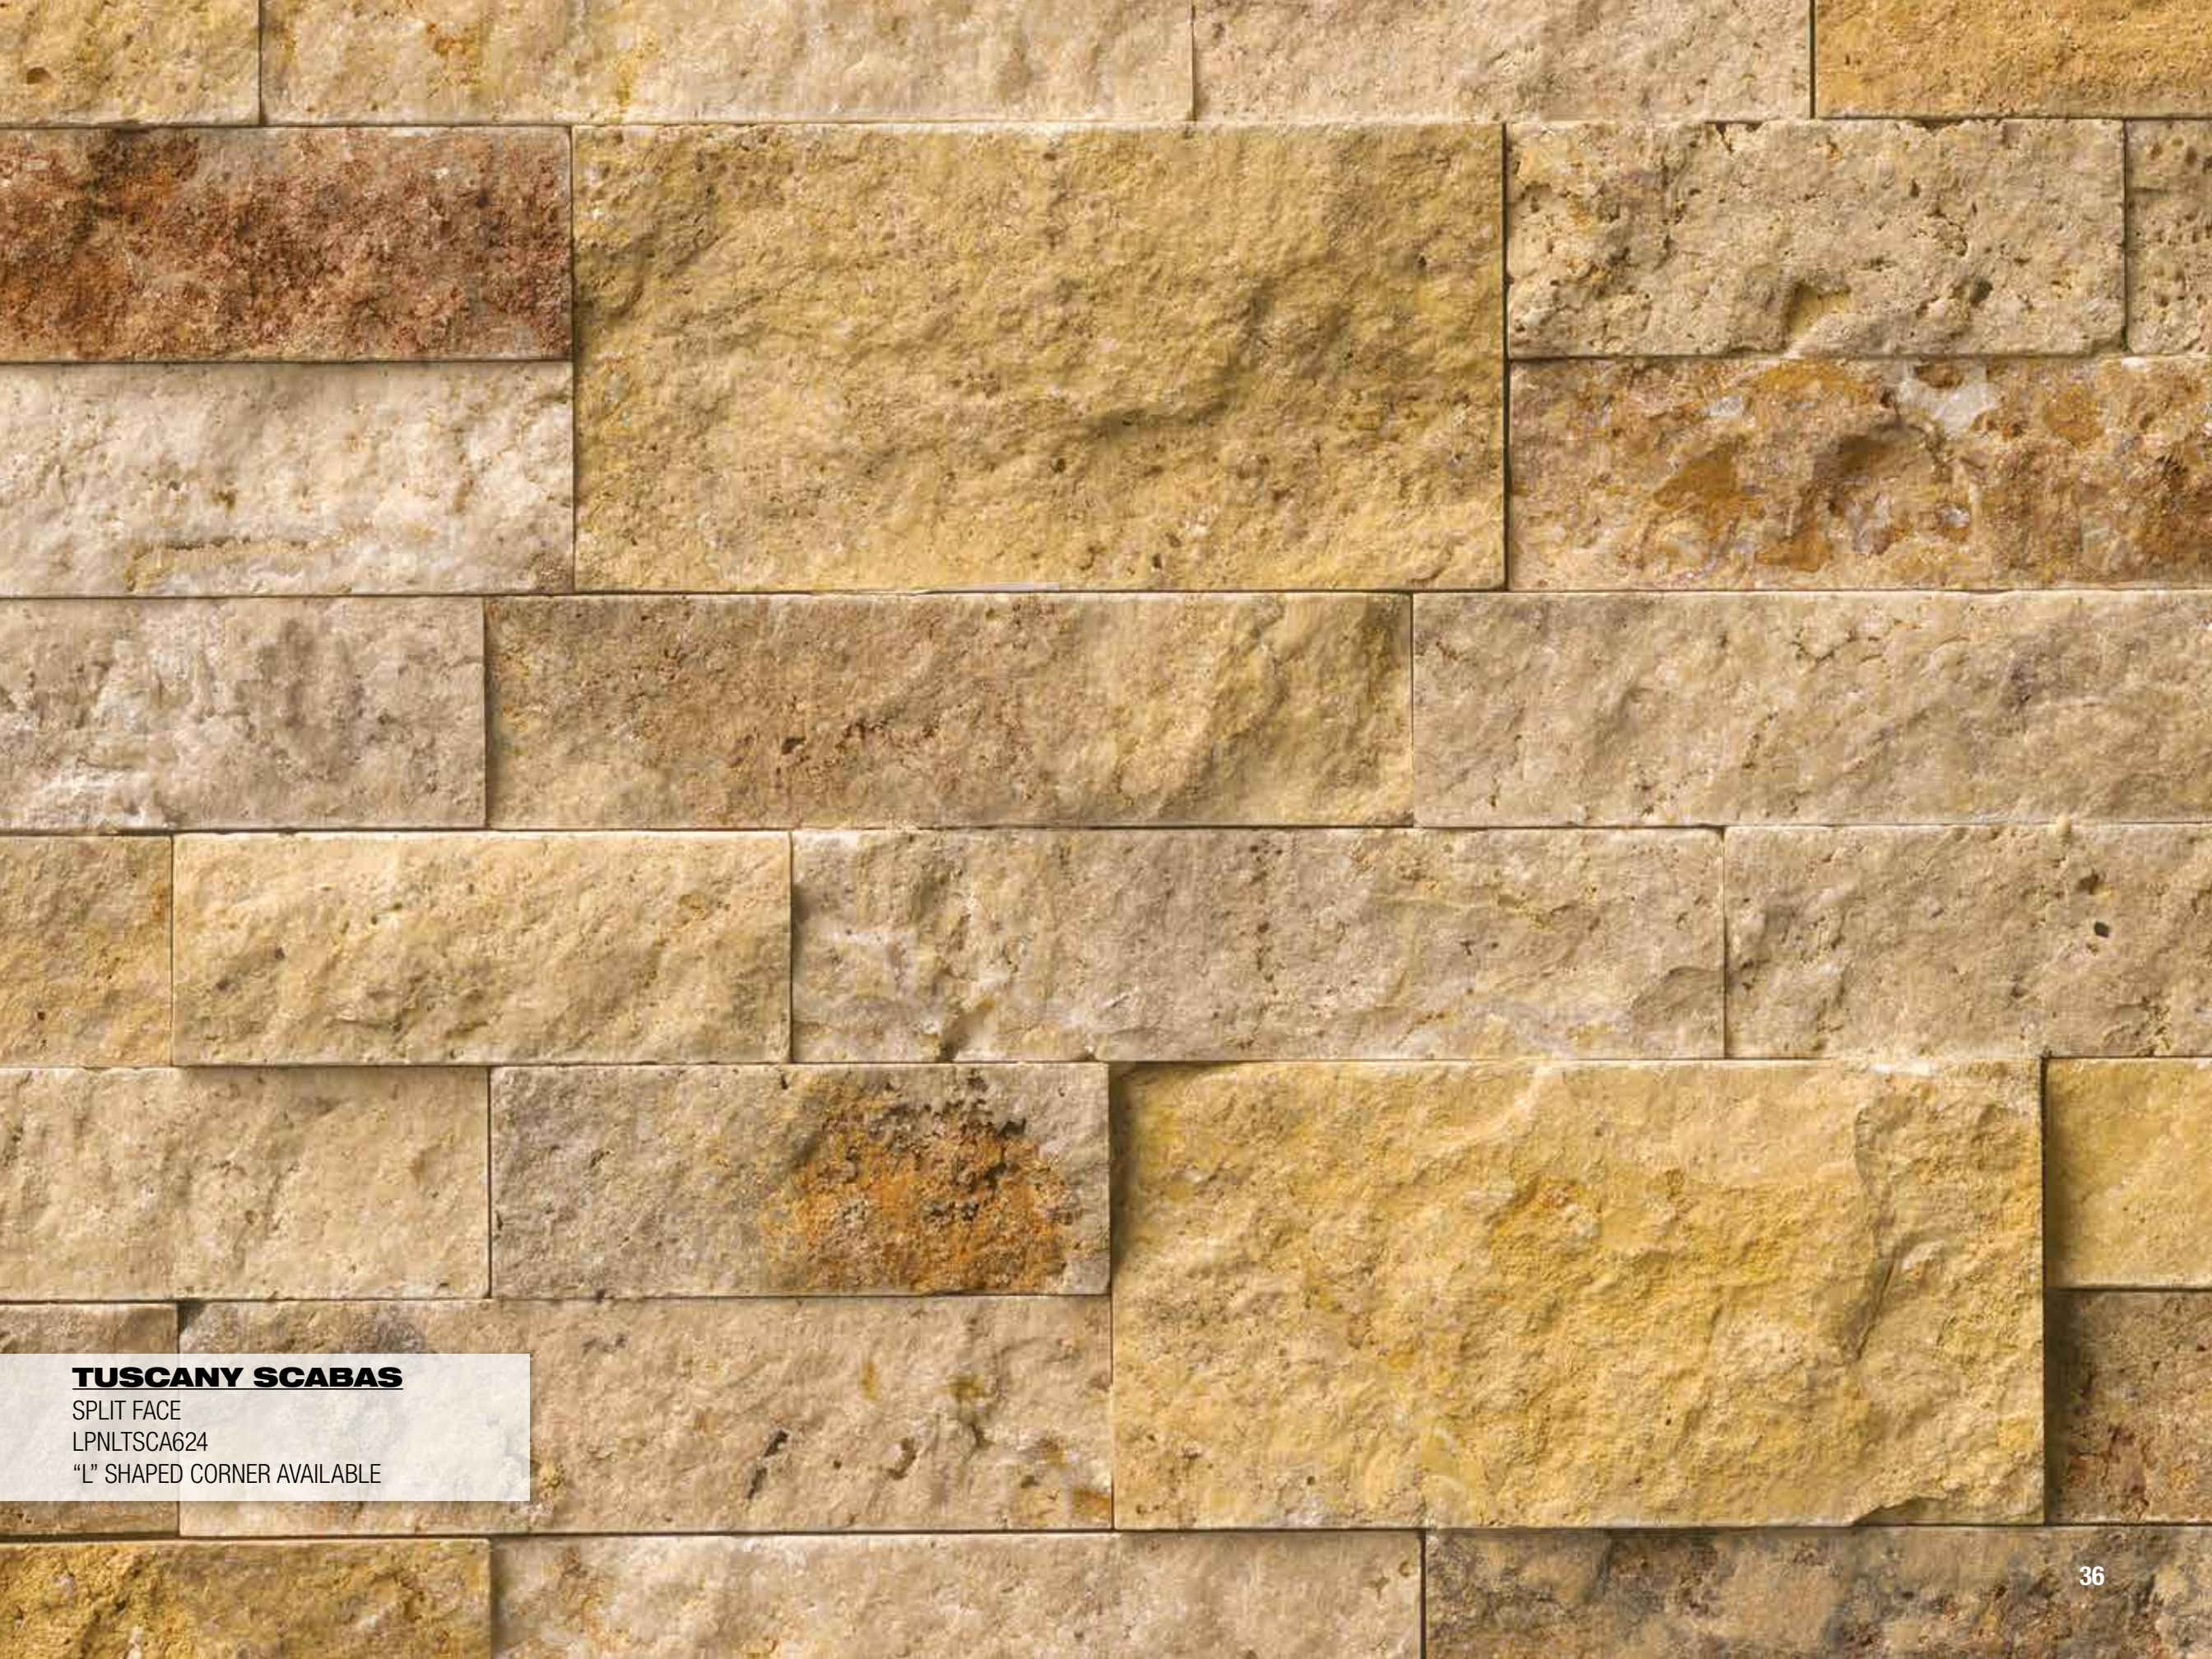

"L" SHAPED CORNER AVAILABLE

**CORDOBA NOCHE**

SPLIT FACE

LPNLTCORNOC624

"L" SHAPED CORNER AVAILABLE

**PHILADELPHIA**

SPLIT FACE  
LPNLTPH624  
"L" SHAPED CORNER AVAILABLE

**TUSCANY SCABAS**