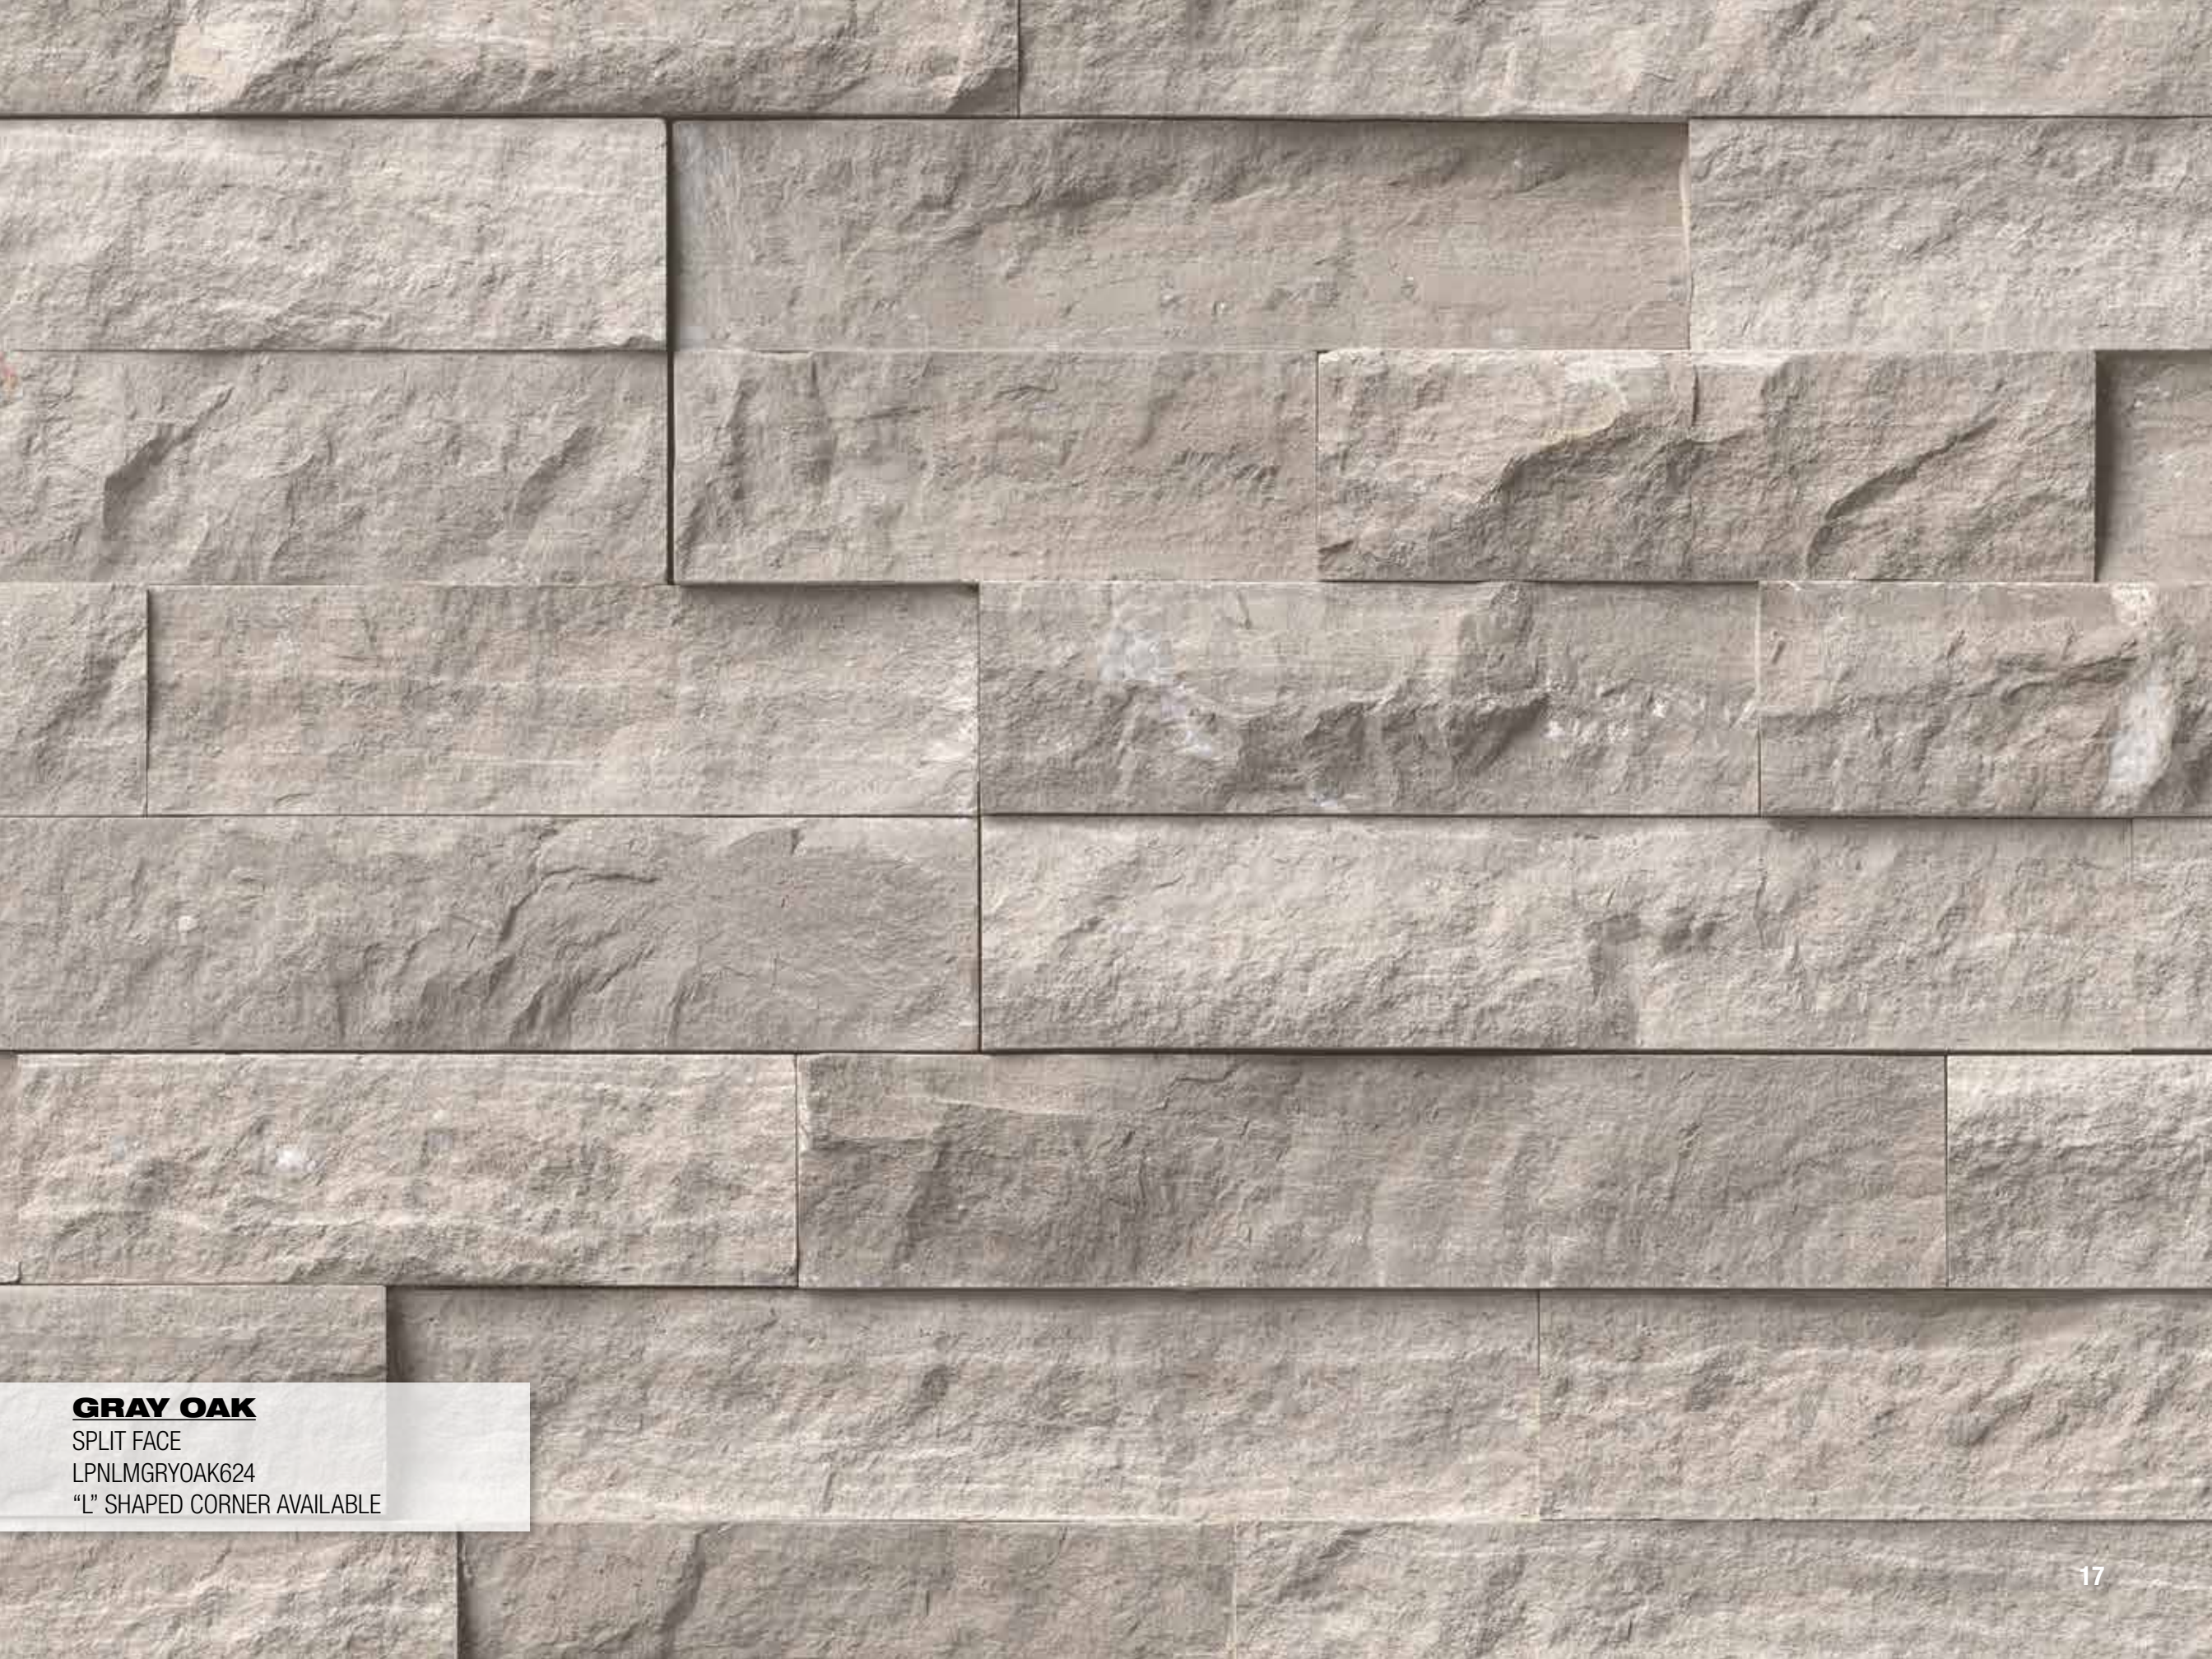

**ALASKA GRAY 3D HONED**

3D HONED

LPNLMALAGRY624-3DH

“L” SHAPED CORNER AVAILABLE

**STATUARIETTO CAPRI 3D HONED**

3D HONED

LPNLMSTACAP624-3DH

"L" SHAPED CORNER AVAILABLE