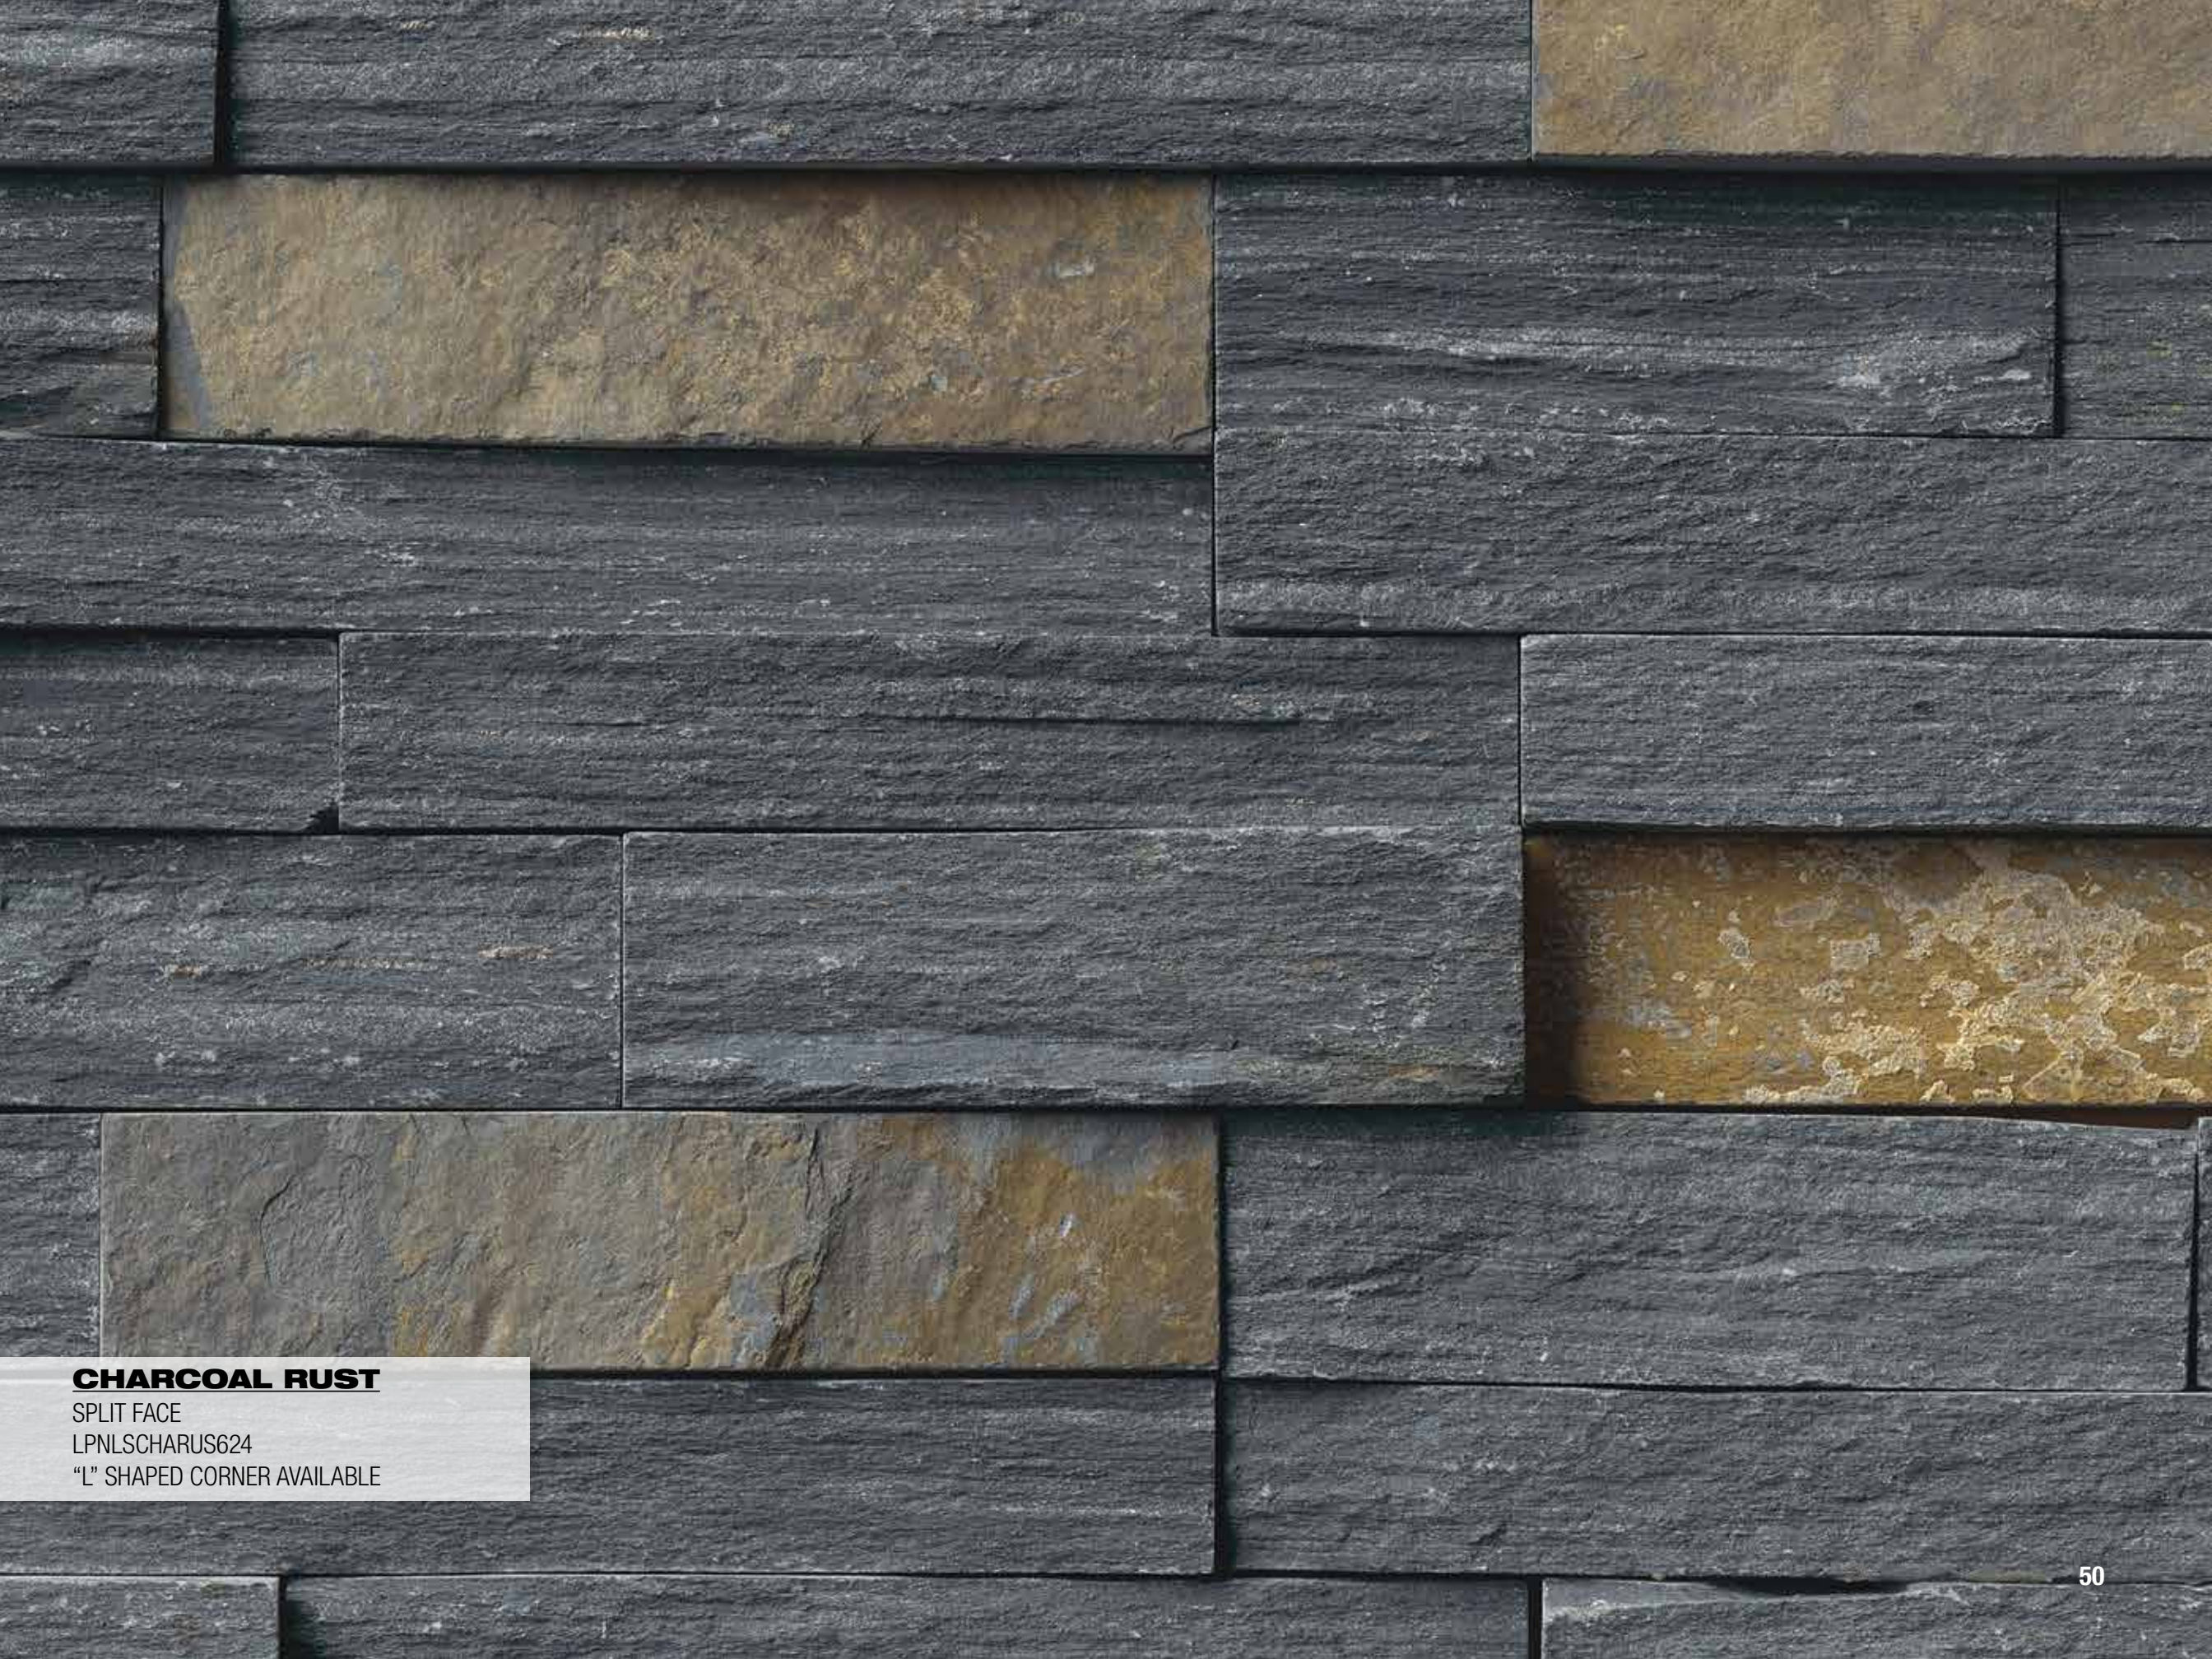

CHARCOAL RUST

SPLIT FACE

LPNLSCHARUS624

“L” SHAPED CORNER AVAILABLE