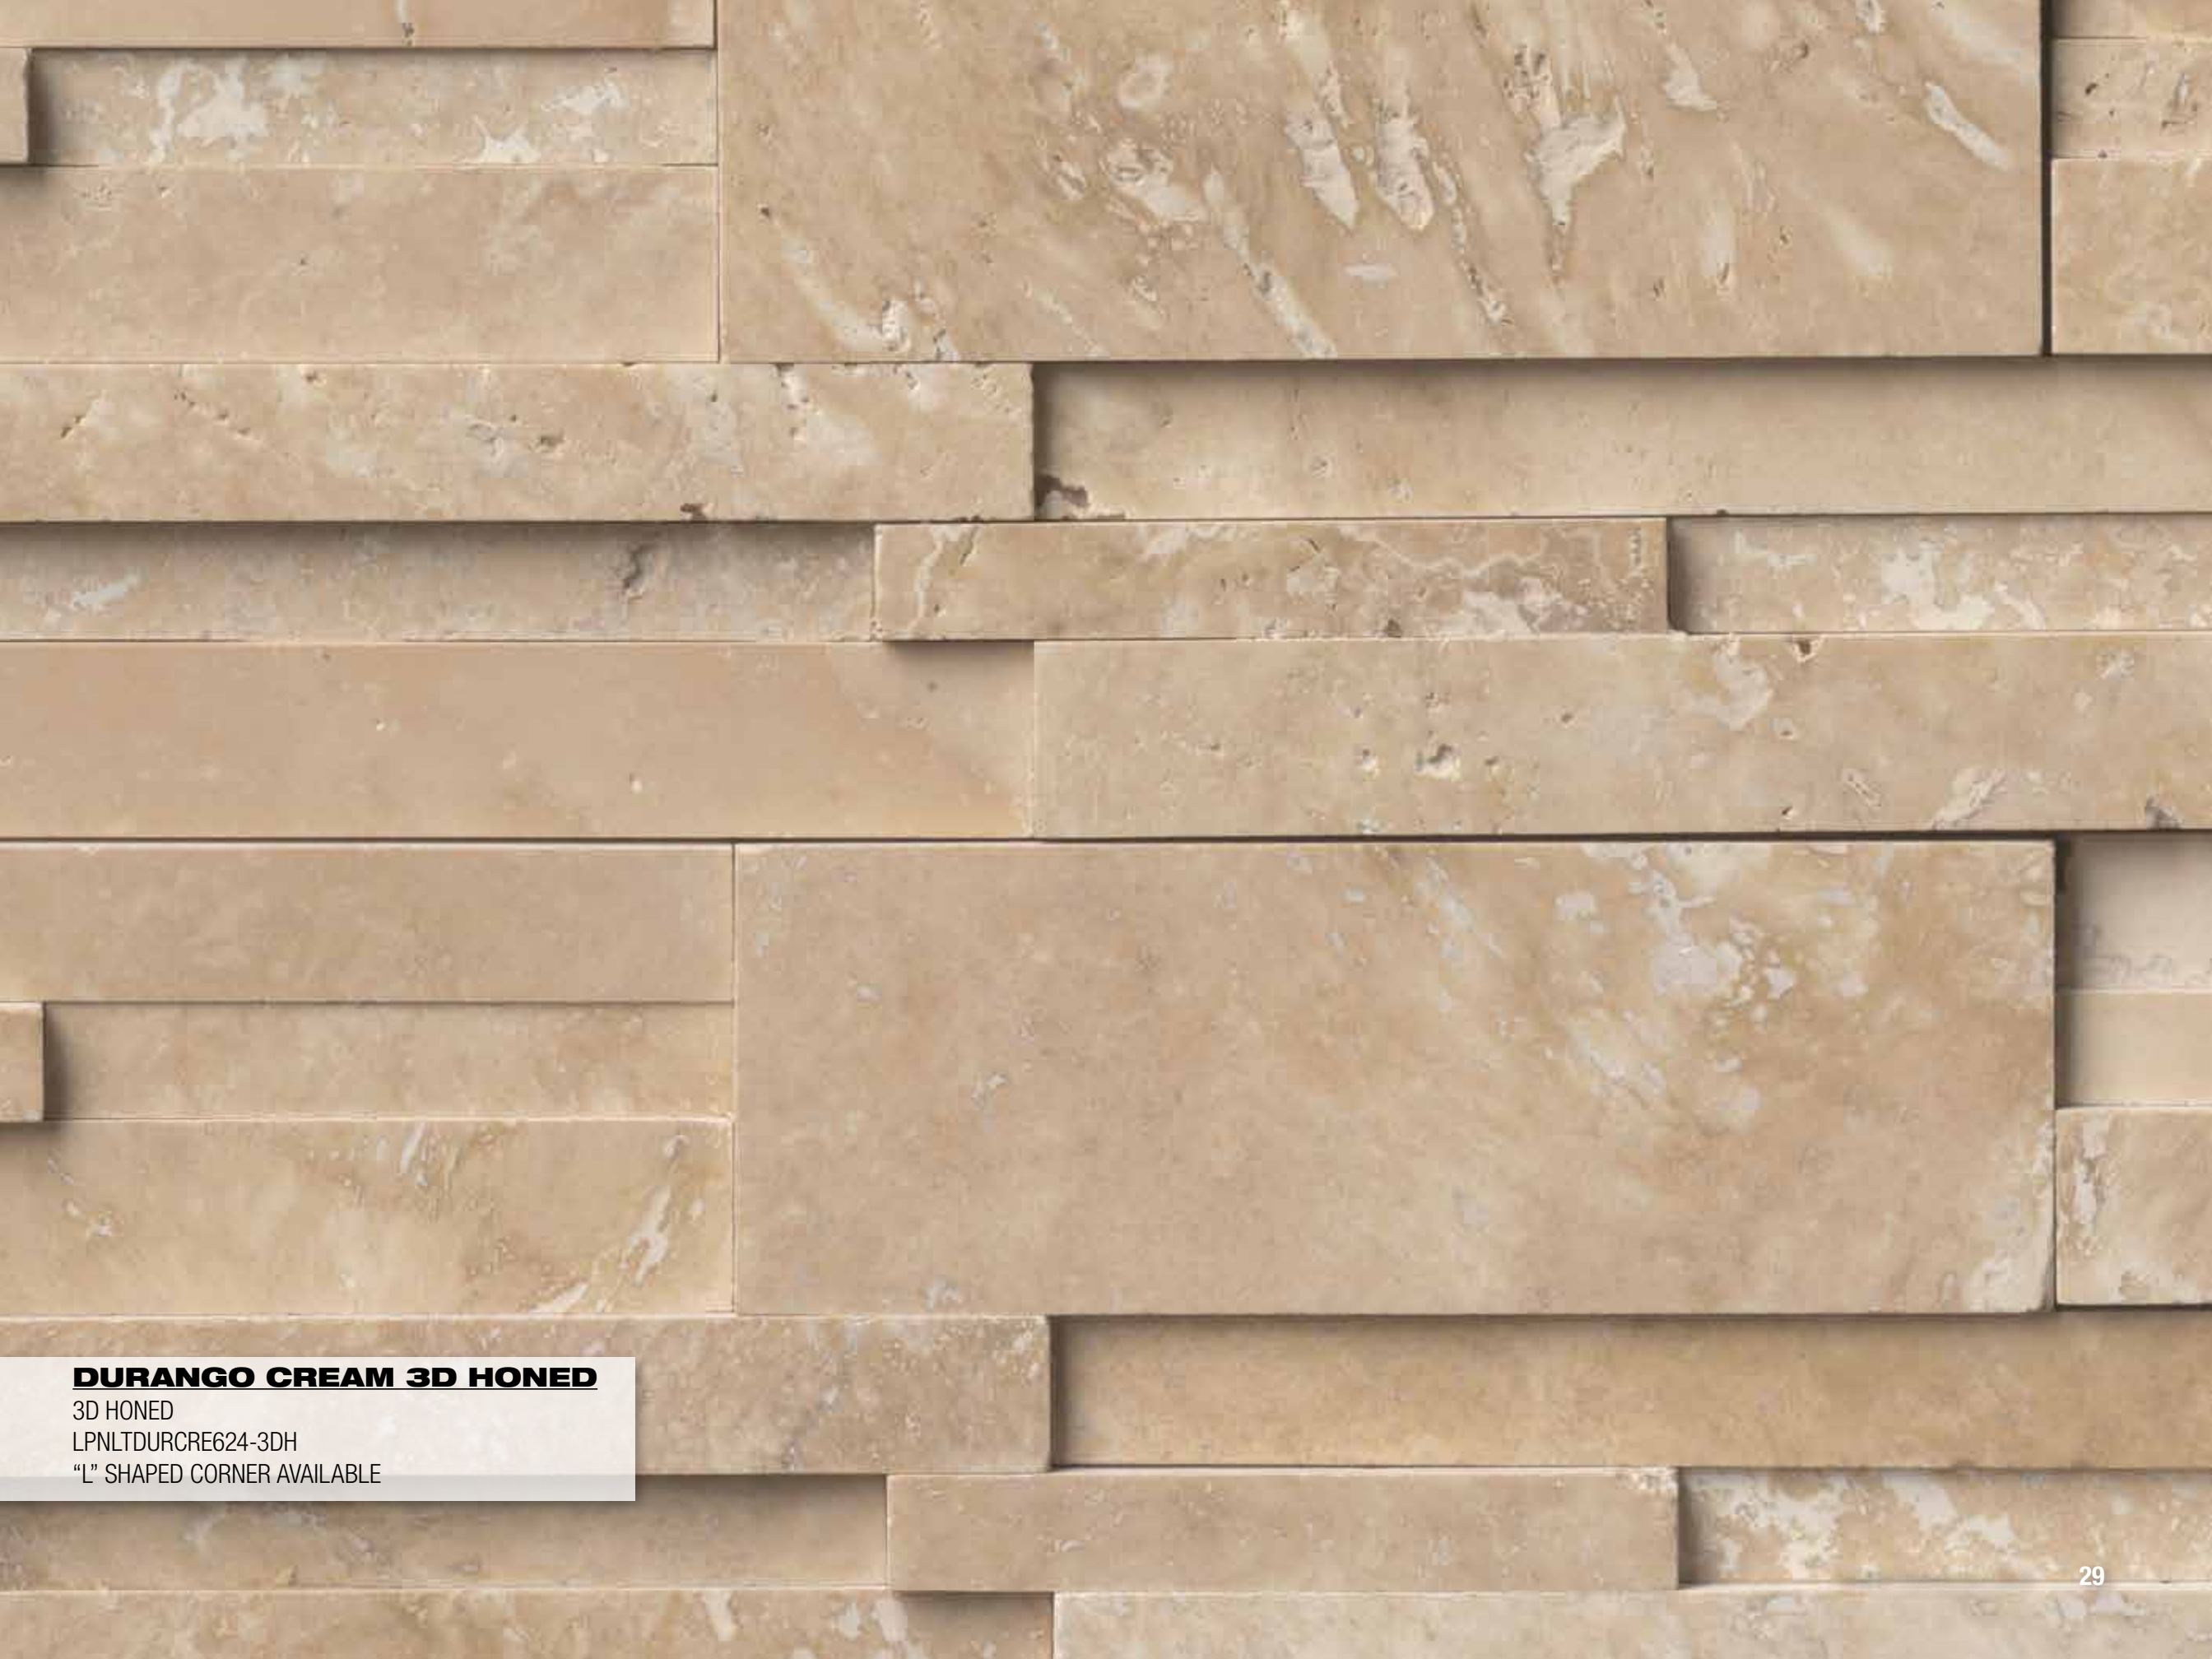

DURANGO CREAM 3D HONED

3D HONED

LPNLTDURCRE624-3DH

"L" SHAPED CORNER AVAILABLE