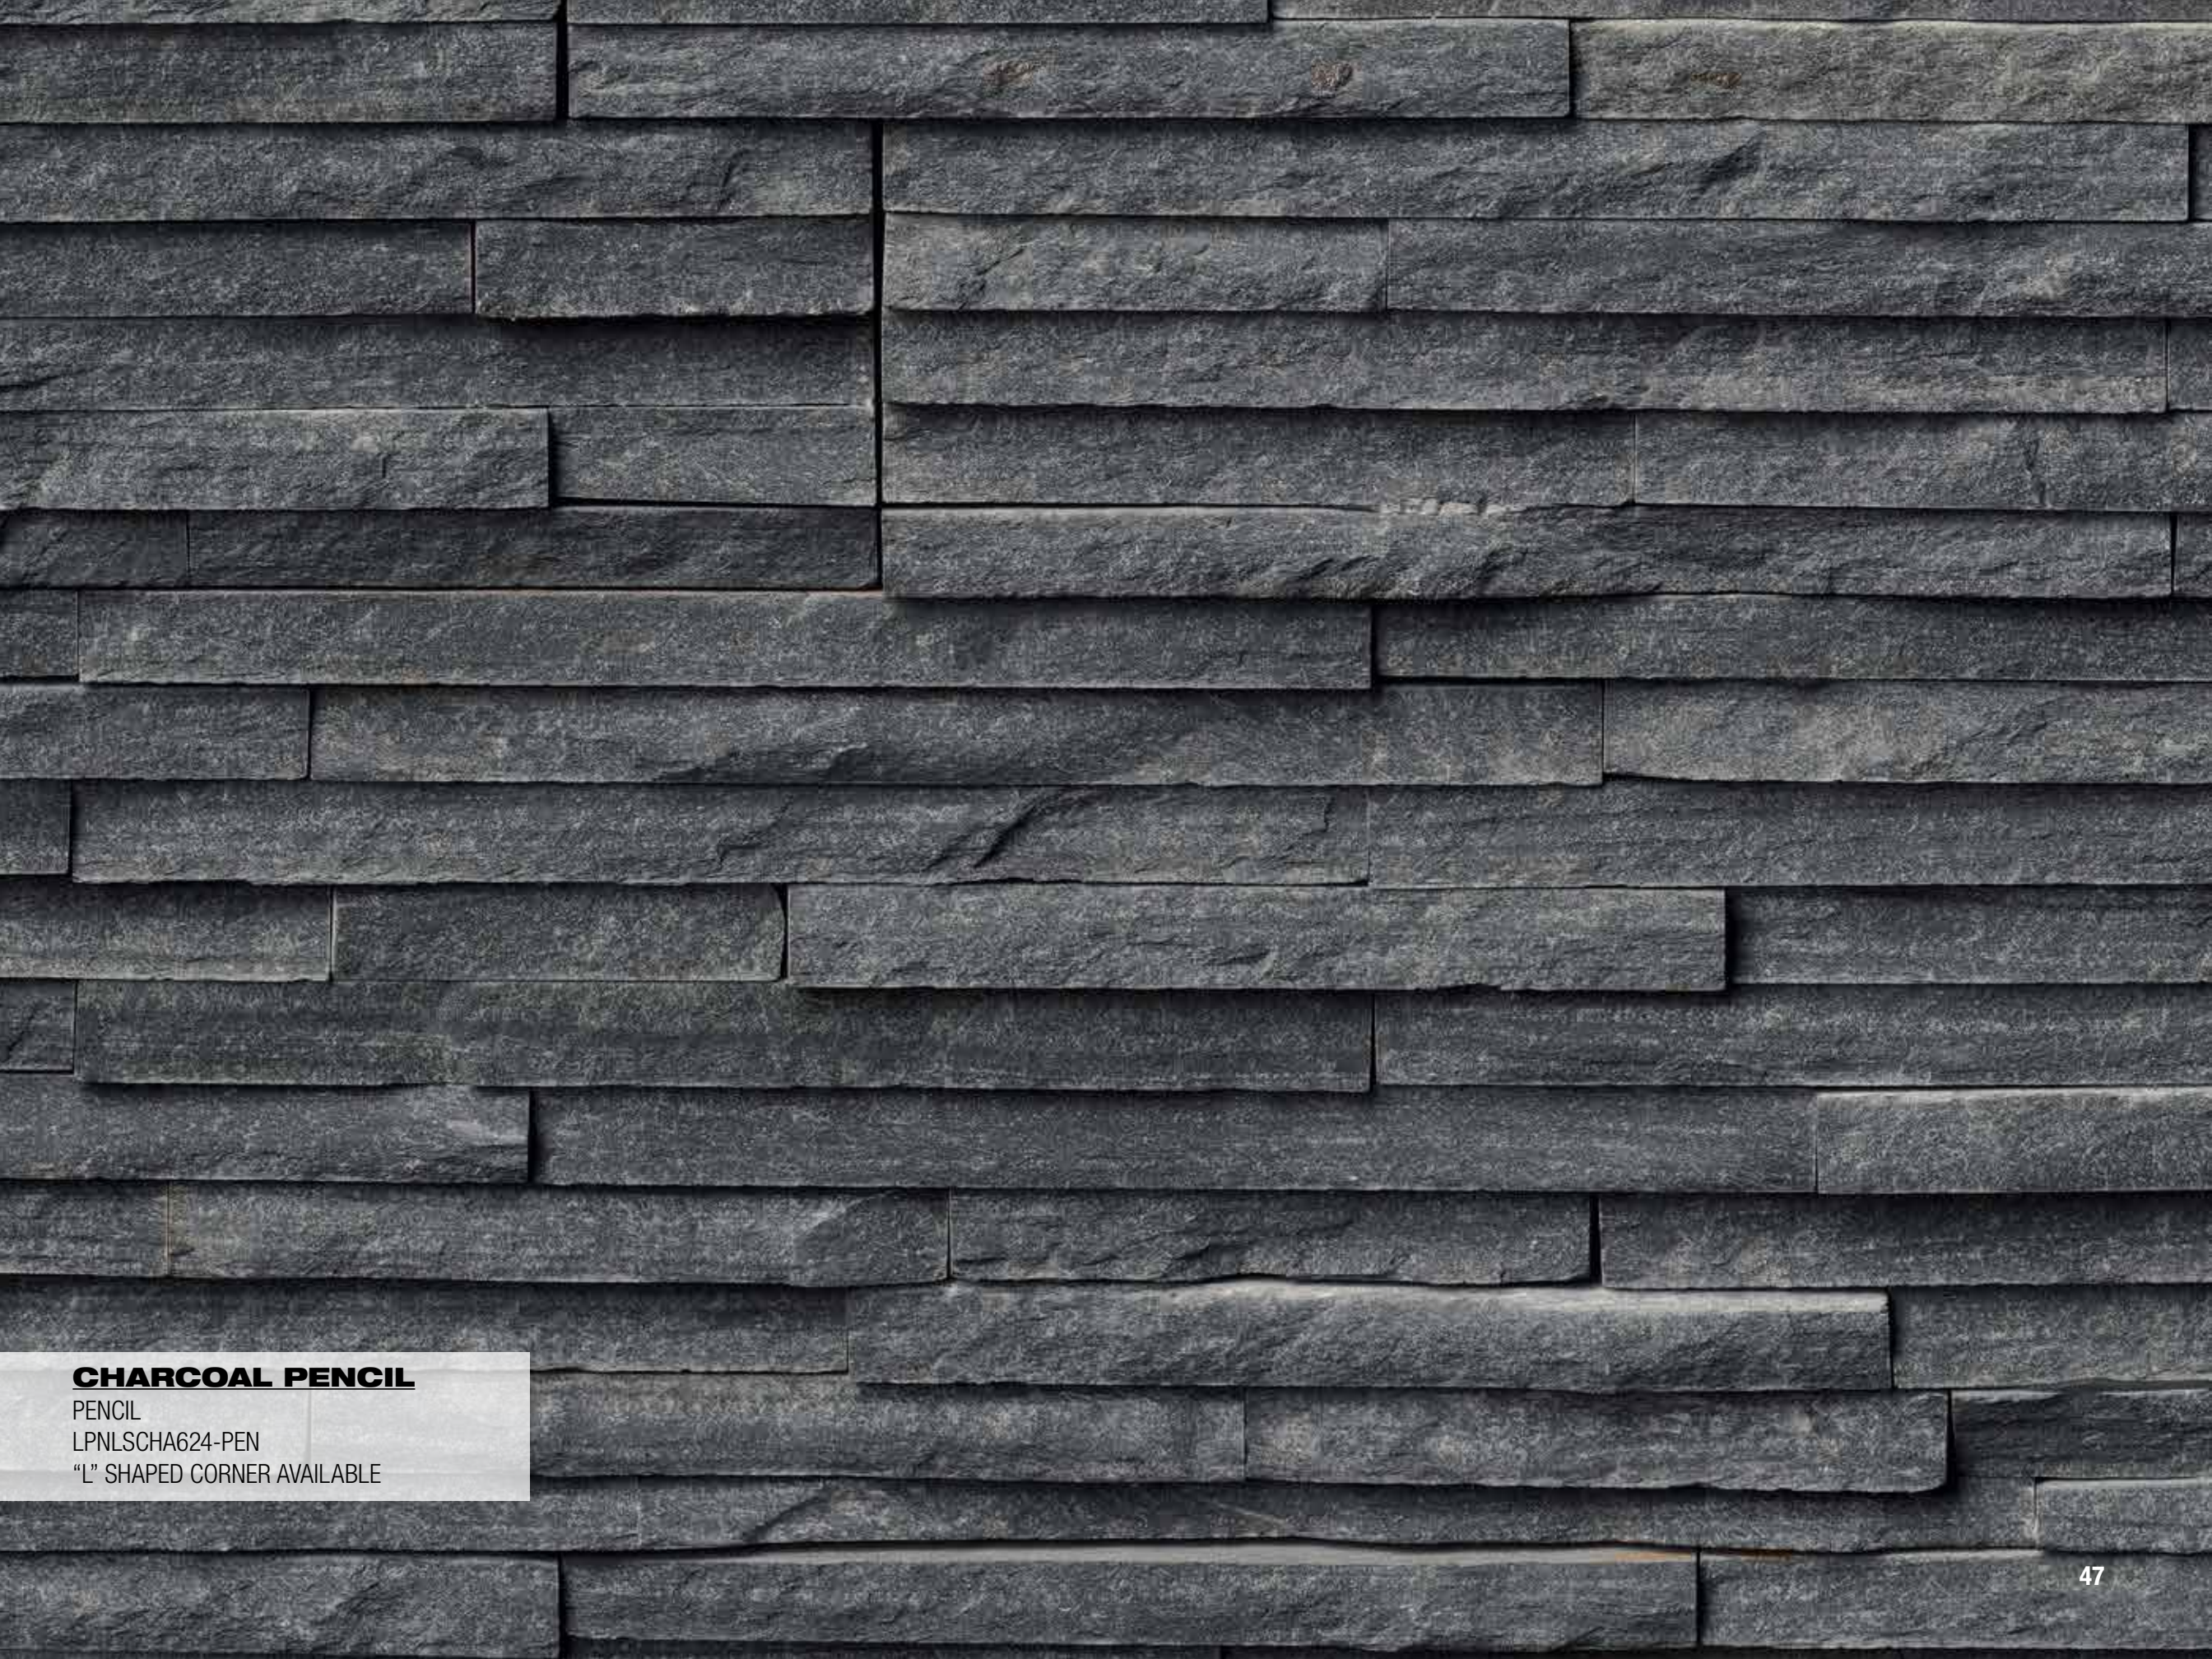

SPLIT FACE  
LPNLQSIEBLU624  
“L” SHAPED CORNER AVAILABLE

**SAGE GREEN**

SPLIT FACE

LPNLQSAGGRN624

"L" SHAPED CORNER AVAILABLE

**CHARCOAL PENCIL**

PENCIL

LPNLSCHA624-PEN