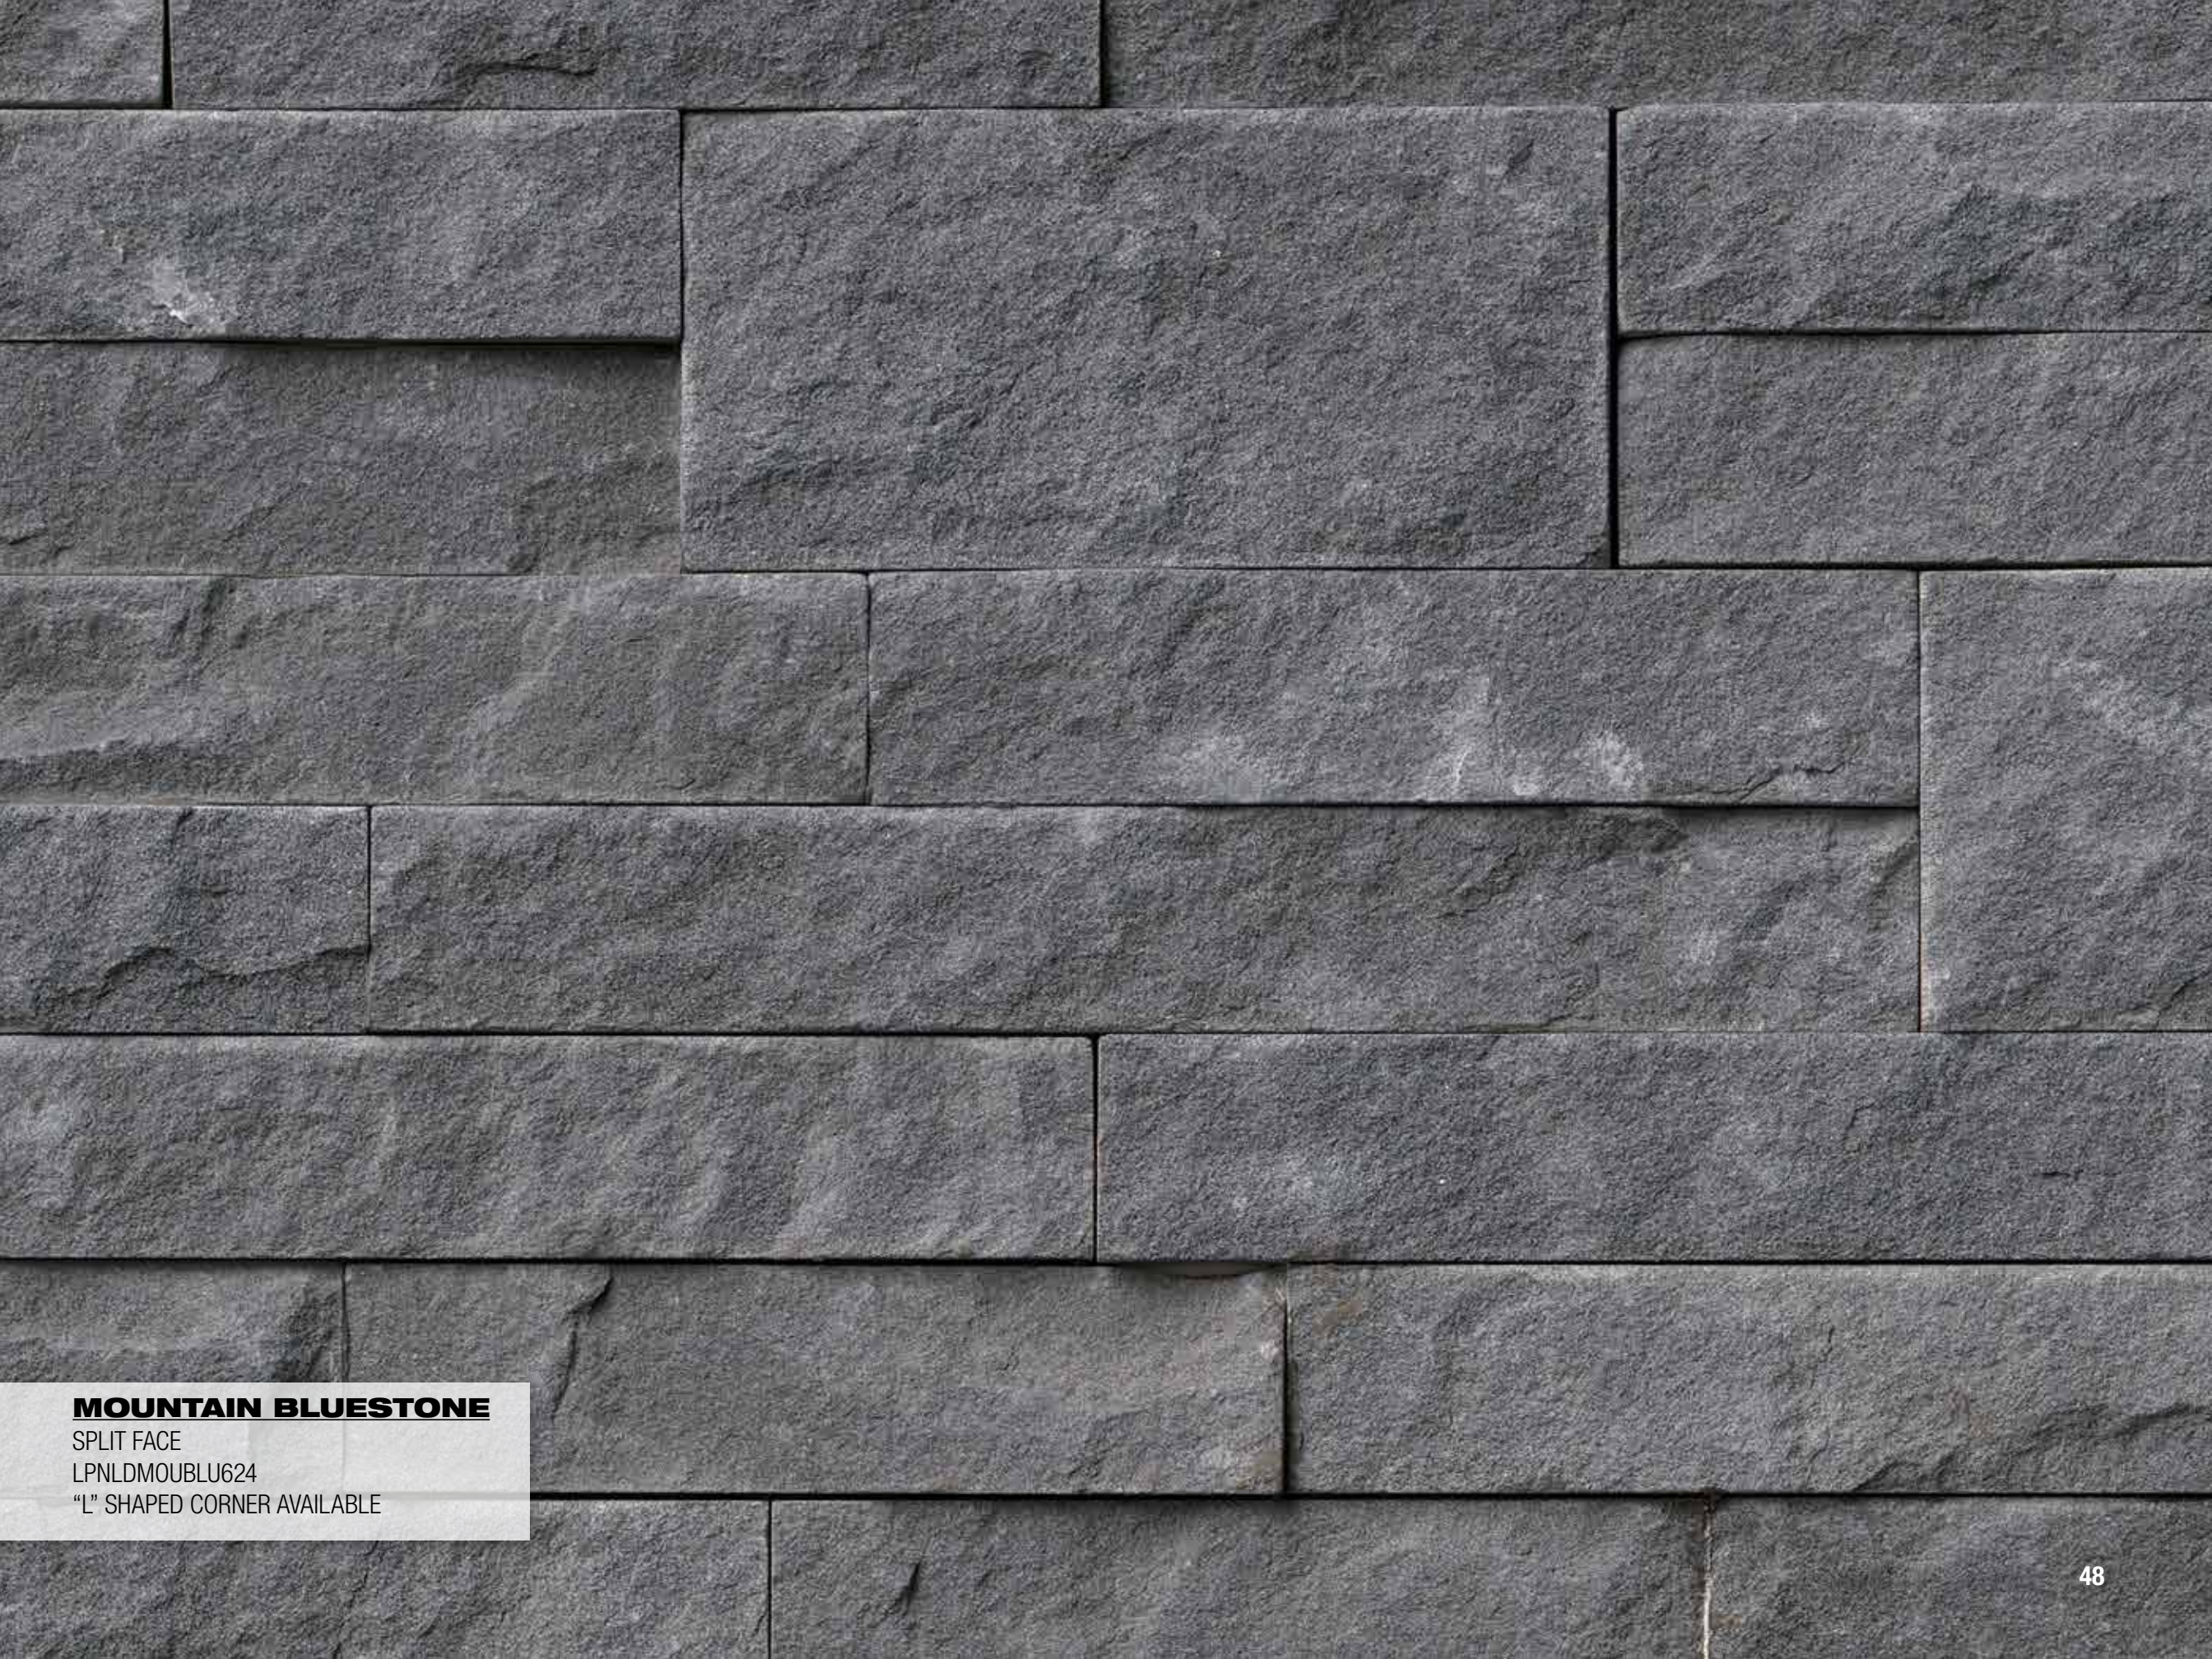

MOUNTAIN BLUESTONE

SPLIT FACE

LPNLDMOUBLU624

“L” SHAPED CORNER AVAILABLE