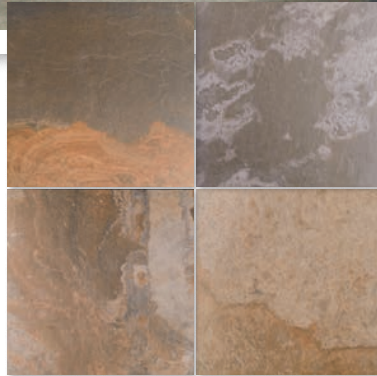

MEET THE NEXT GENERATION PAVER

All pavers are not created equal. Porcelain Paver Collection features high definition inkjet designs that replicate authentic looks in natural stone, cement, and wood. Easy to install, stain resistant, and low-maintenance, our porcelain pavers are ideal for homeowners who want designer looks without sacrificing practicality. These cutting-edge pavers are also frost tolerant, slip resistant, and don't require sealing. Best yet, their colors and designs won't fade overtime.

NATURAL STONE

PEDRA AZUL 24X24

MYSTIQUE MULTICOLOR 24X24

BENTON GRAY 24X24

PETRA BEIGE 24x24

PETRA BEIGE 12x24

PRAIA CREMA 24X24

QUARZO GRAY 24X24