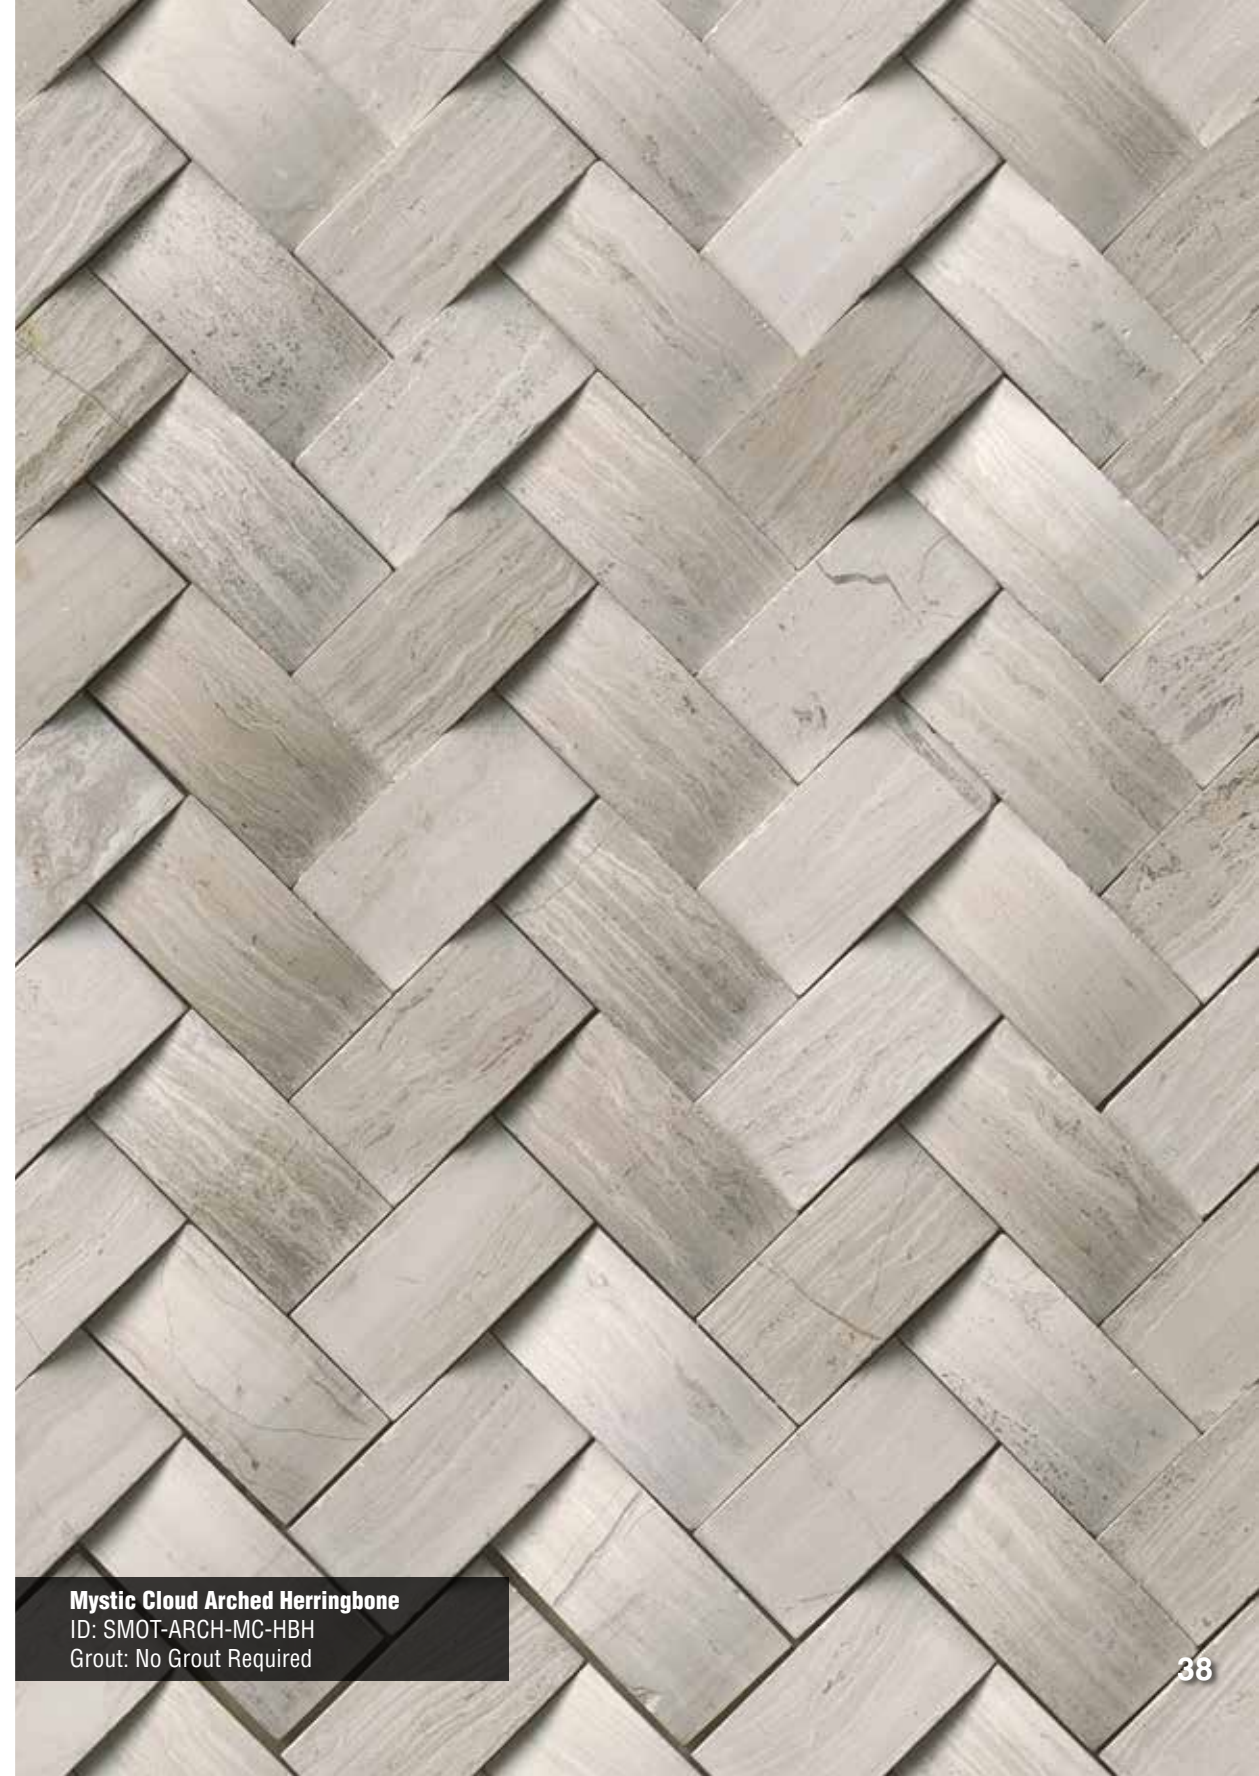

**White Oak Arched Basketweave Honed**  
ID: SMOT-ARCH-WHTOAK-BWH  
Grout: No grout required

**Mystic Cloud Arched Herringbone**  
ID: SMOT-ARCH-MC-HBH  
Grout: No Grout Required

**Honey Comb 2" Hexagon**  
ID: SMOT-HONCOM-2HEX  
Grout: Non-sanded #386 Oyster Gray