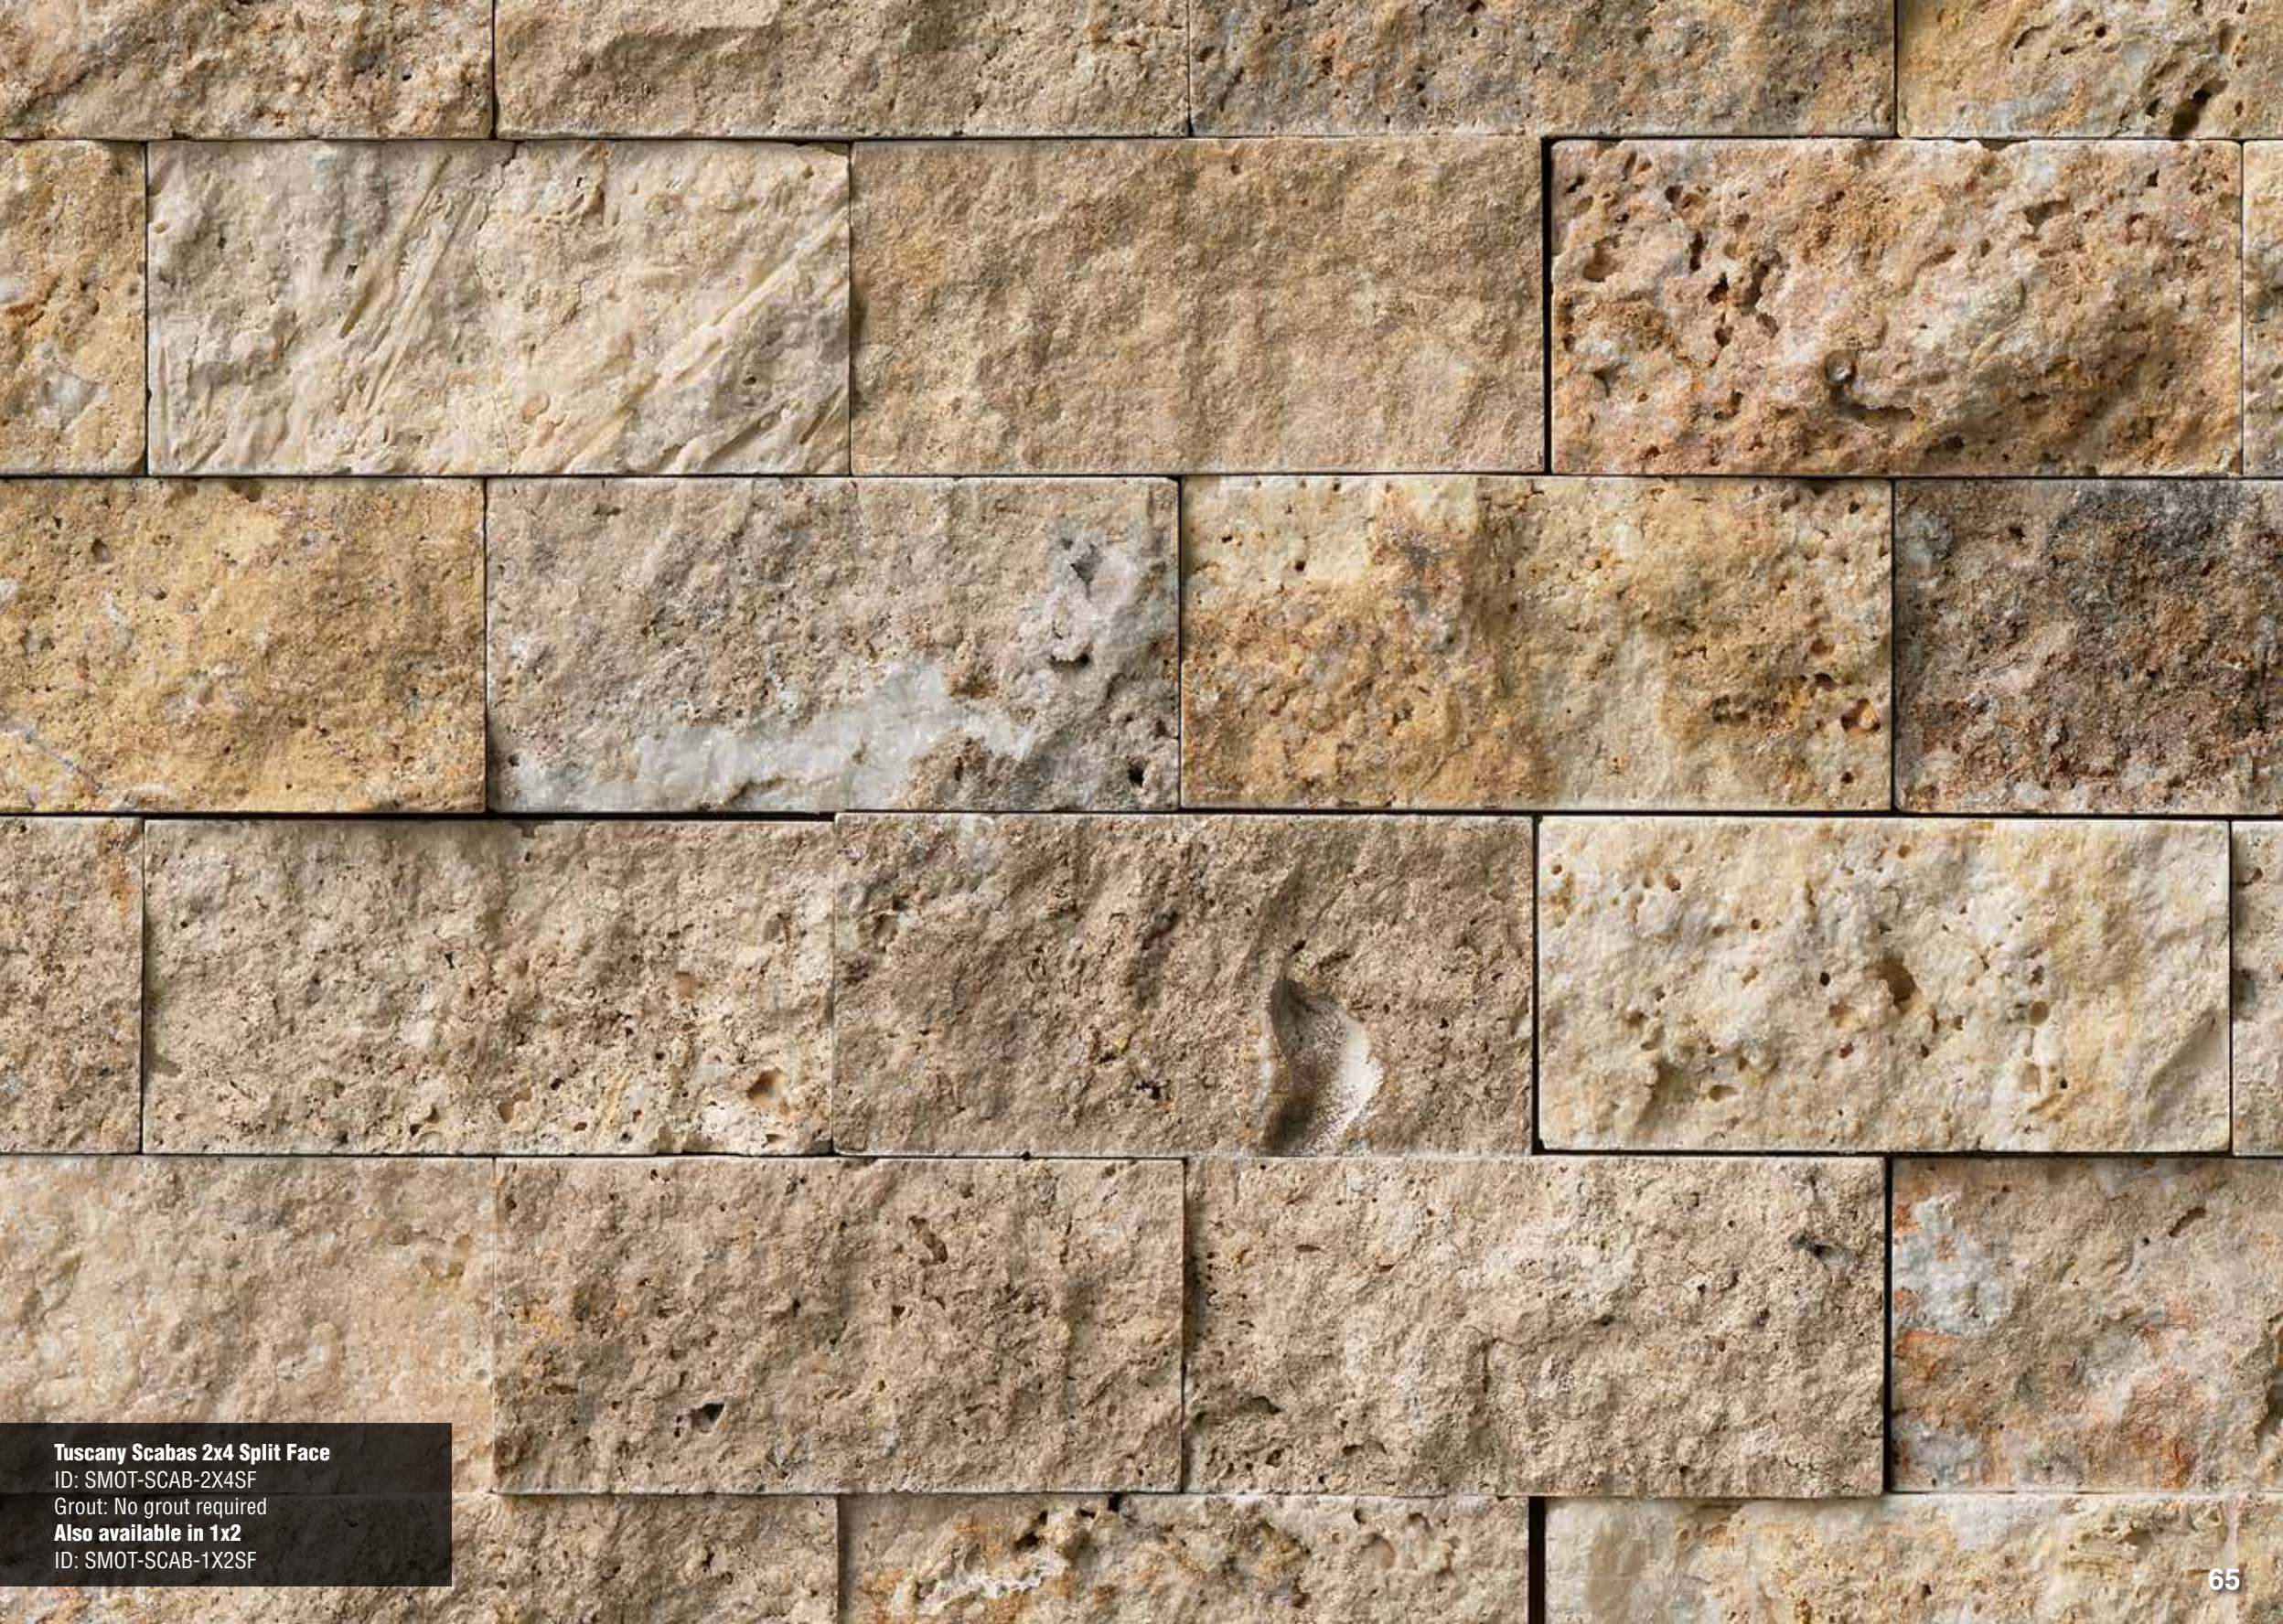

# Tuscany Scabas TRAVERTINE

2x4 Split Face  
Page 65

1x2 Tumbled  
Page 66

2x2 Tumbled  
Page 66

2x4 Split Face

**Tuscany Scabas 2x4 Split Face**

ID: SMOT-SCAB-2X4SF

Grout: No grout required