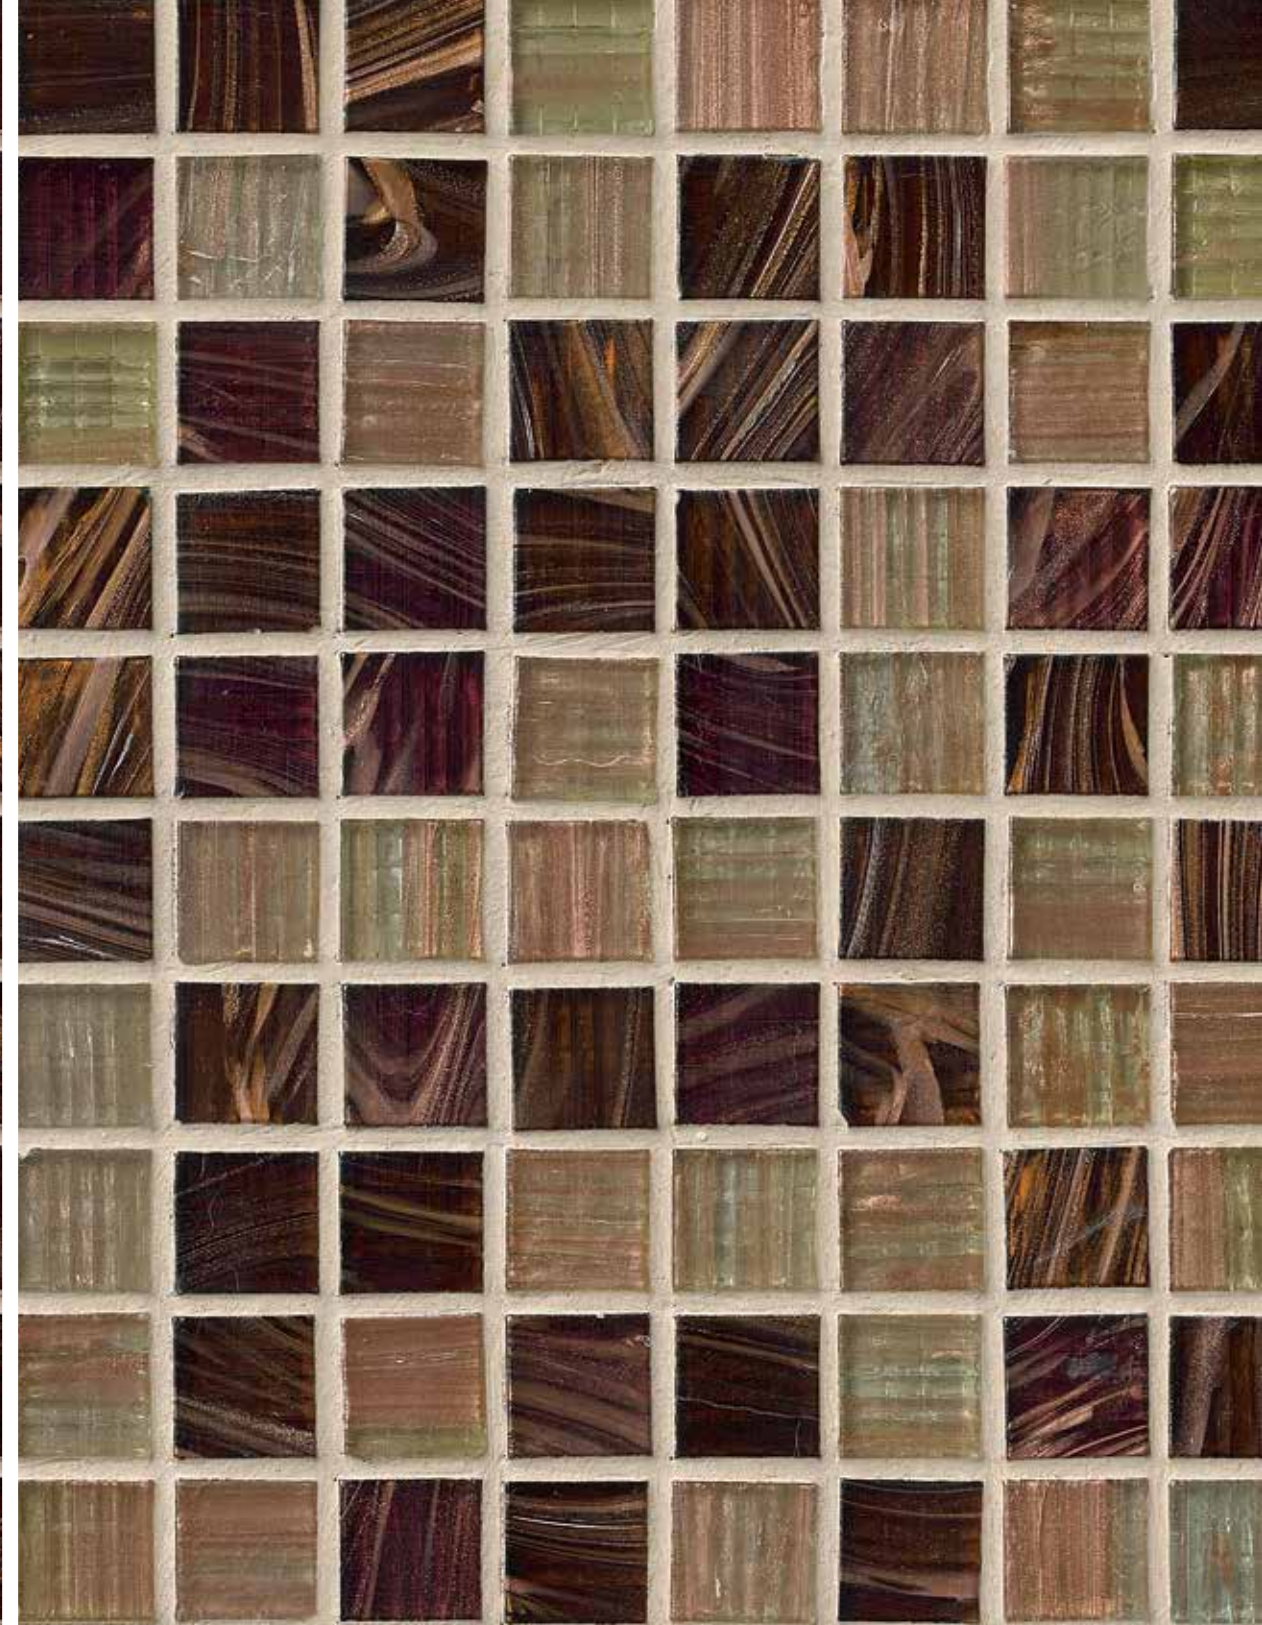

# Iridescent GLASS

Brown  
Iridescent 3/4x3/4  
Page 105

Treasure Trail  
Iridescent 3/4x3/4  
Page 105

Ivory Iridescent  
3/4x3/4  
Page 106

Brown Iridescent 3/4x3/4

**Brown Iridescent 3/4x3/4**  
ID: THDW1-SH-BR4MM  
Grout: Non-sanded #52 Tobacco Brown