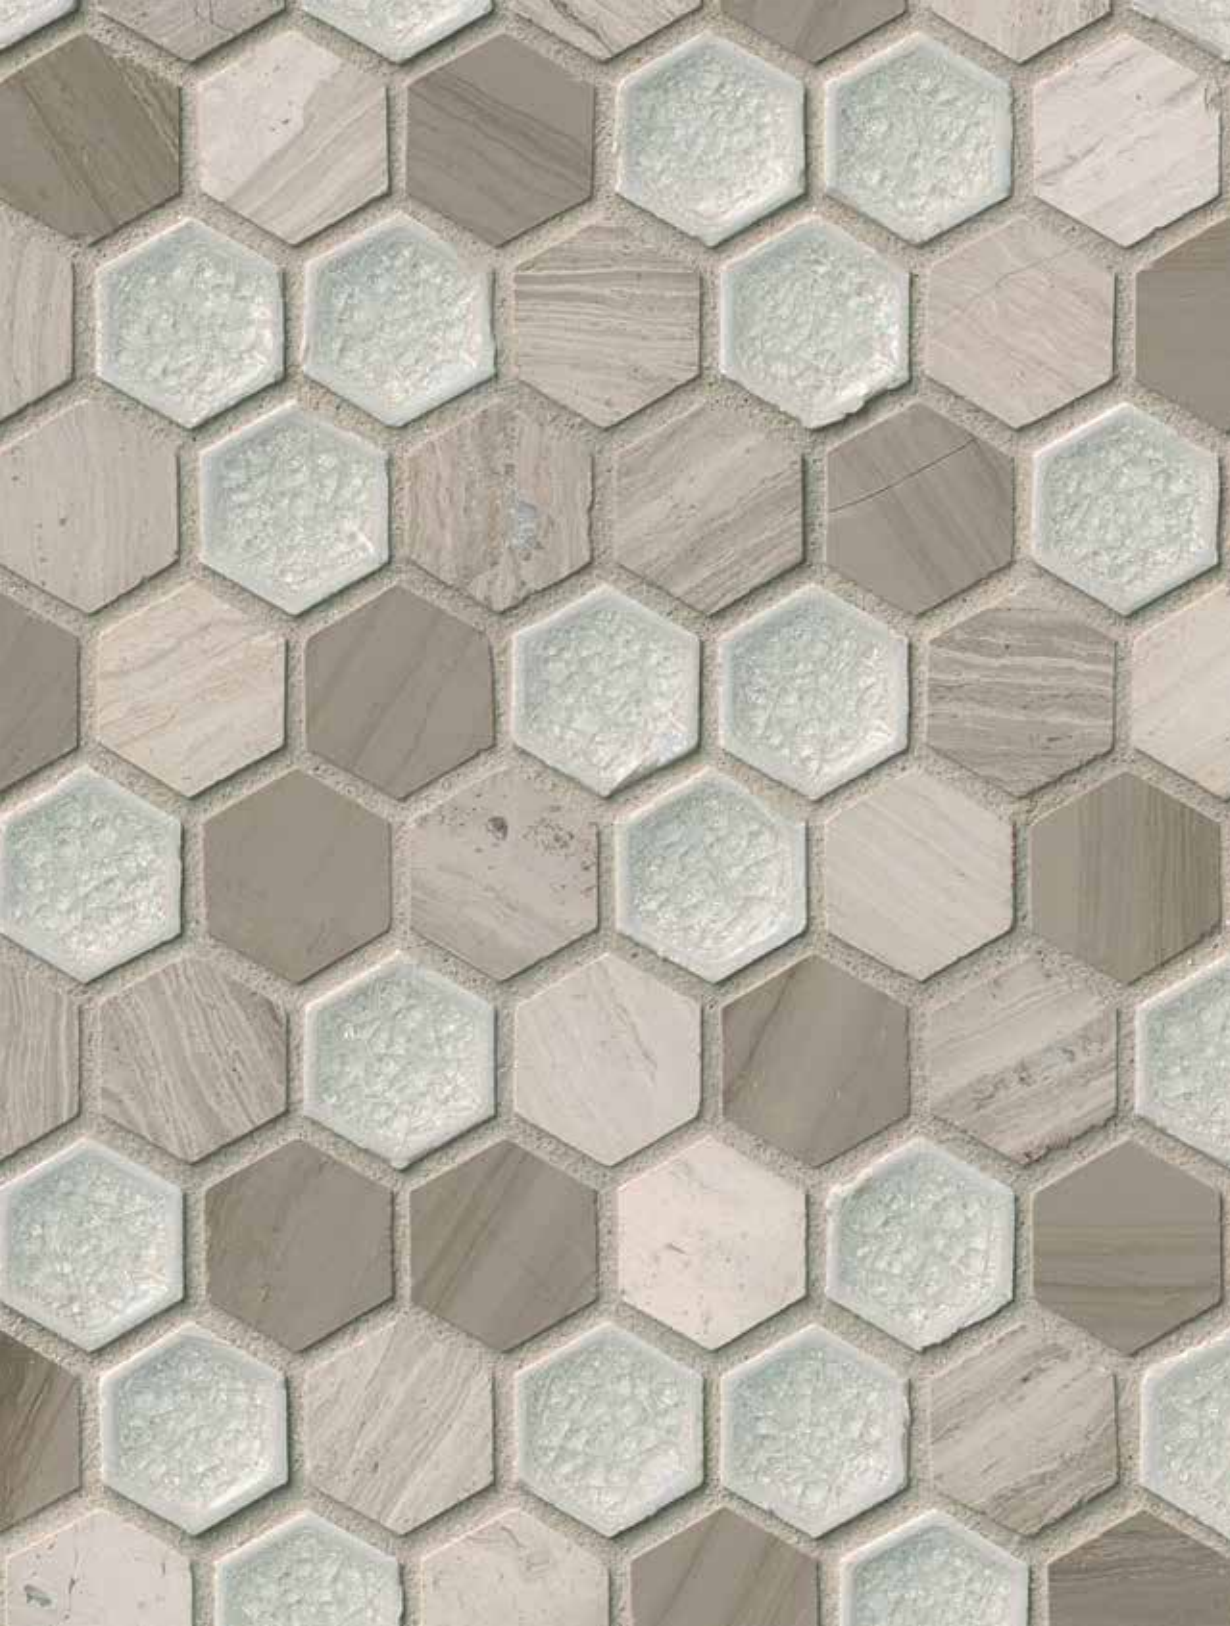

Hexham Blend Hexagon 8mm
ID: SMOT-SGLSGG-HEXHAM8MM
Grout: Non-sanded #386 Oyster Gray