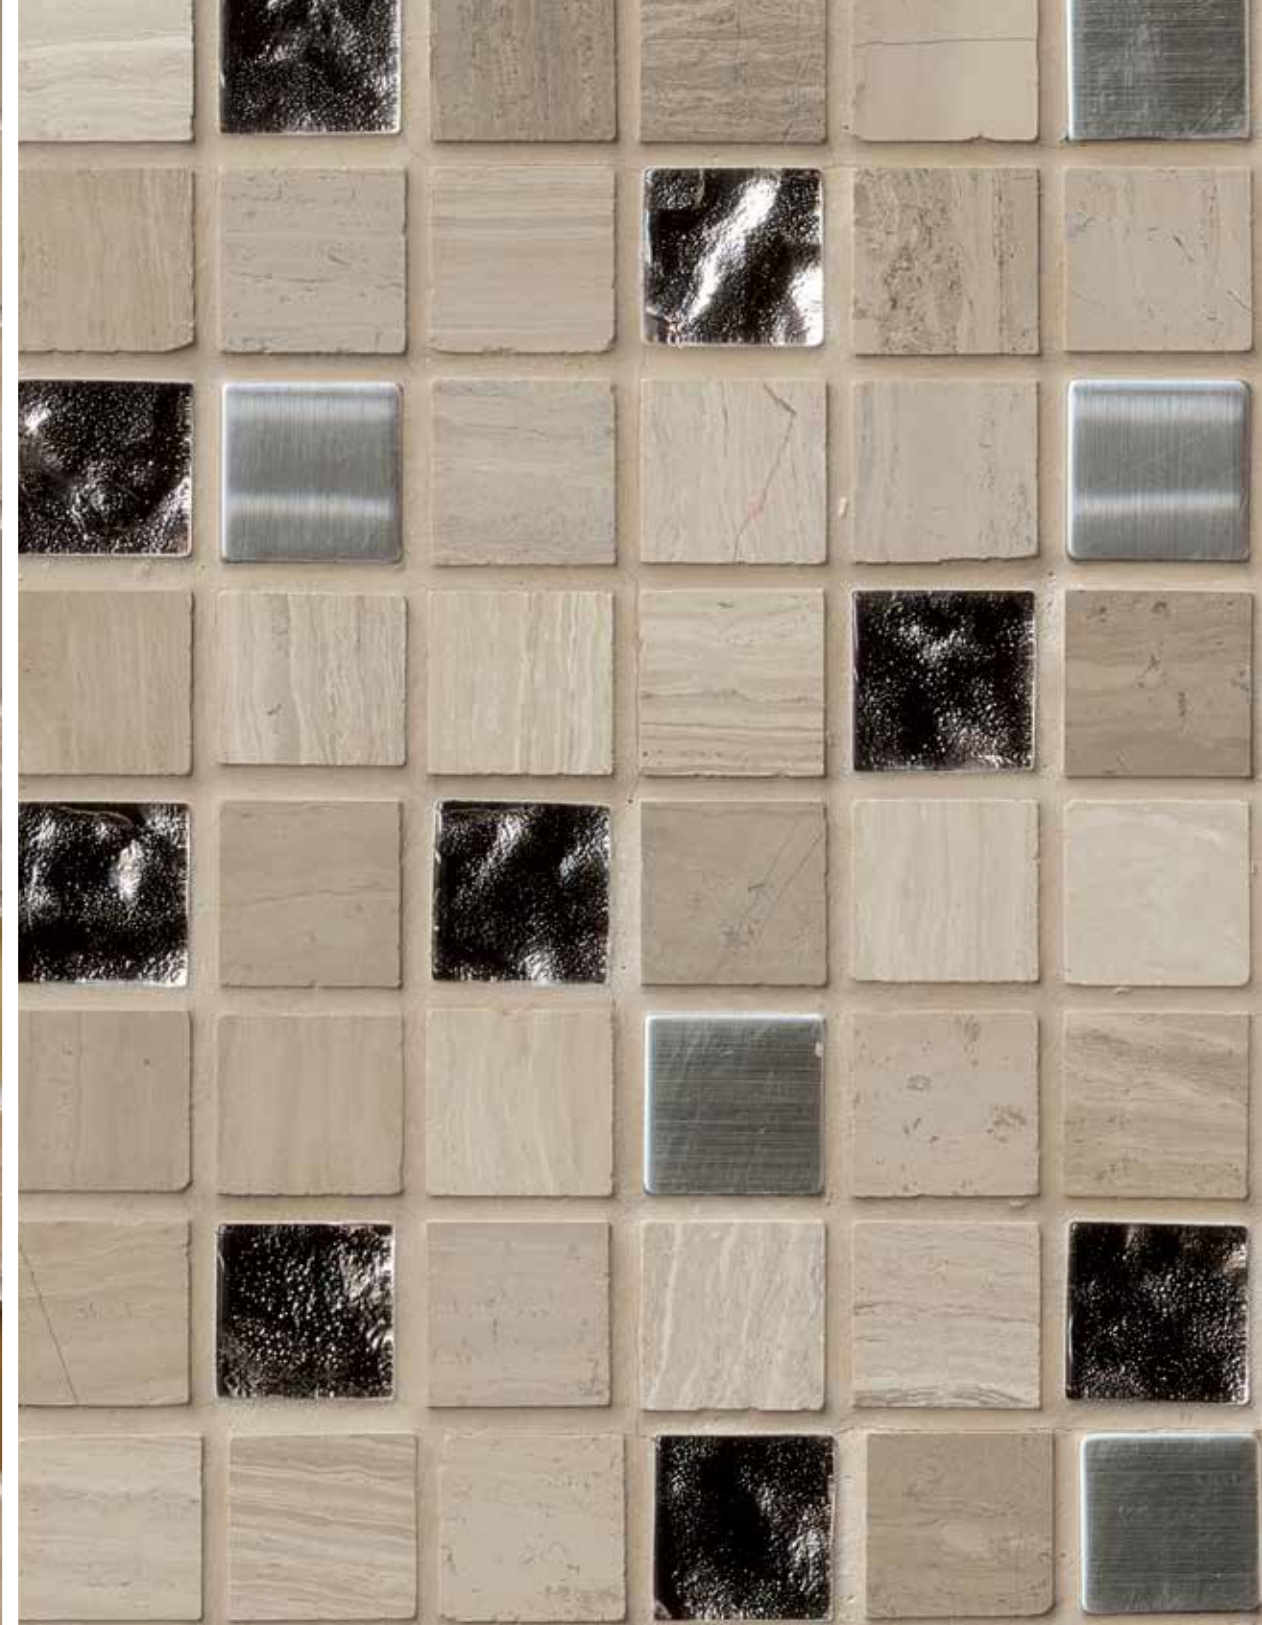

Castle Rock 1x1
ID: SMOT-SGLSMT-CR8MM
Grout: Non-sanded #386 Oyster Gray