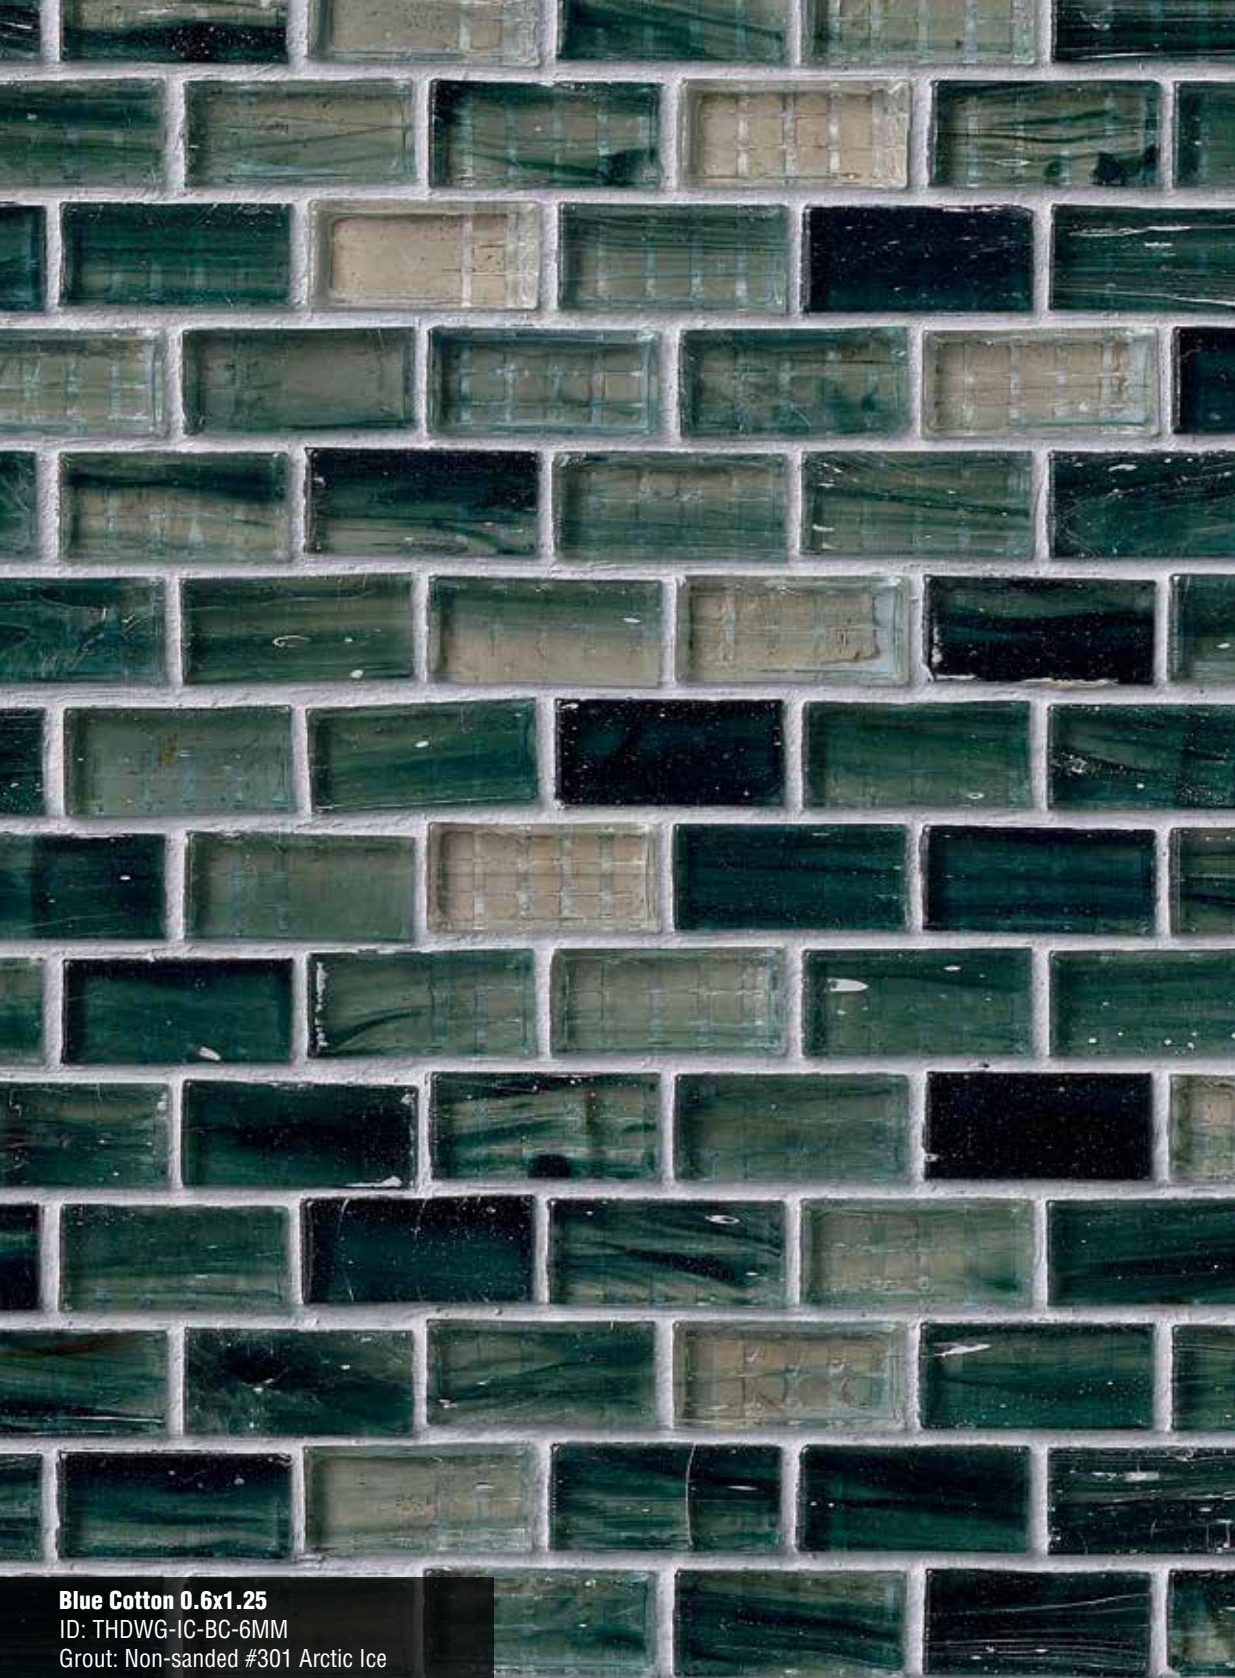

**Blue Cotton 0.6x1.25**  
ID: THDWG-IC-BC-6MM  
Grout: Non-sanded #301 Arctic Ice

**Royal Canyon Brick 1x2**  
ID: SMOT-SGLS-RC8MM  
Grout: Non-sanded #10 Antique White  
**Also available in 2x4**  
ID: SMOT-GLBST-AB8M