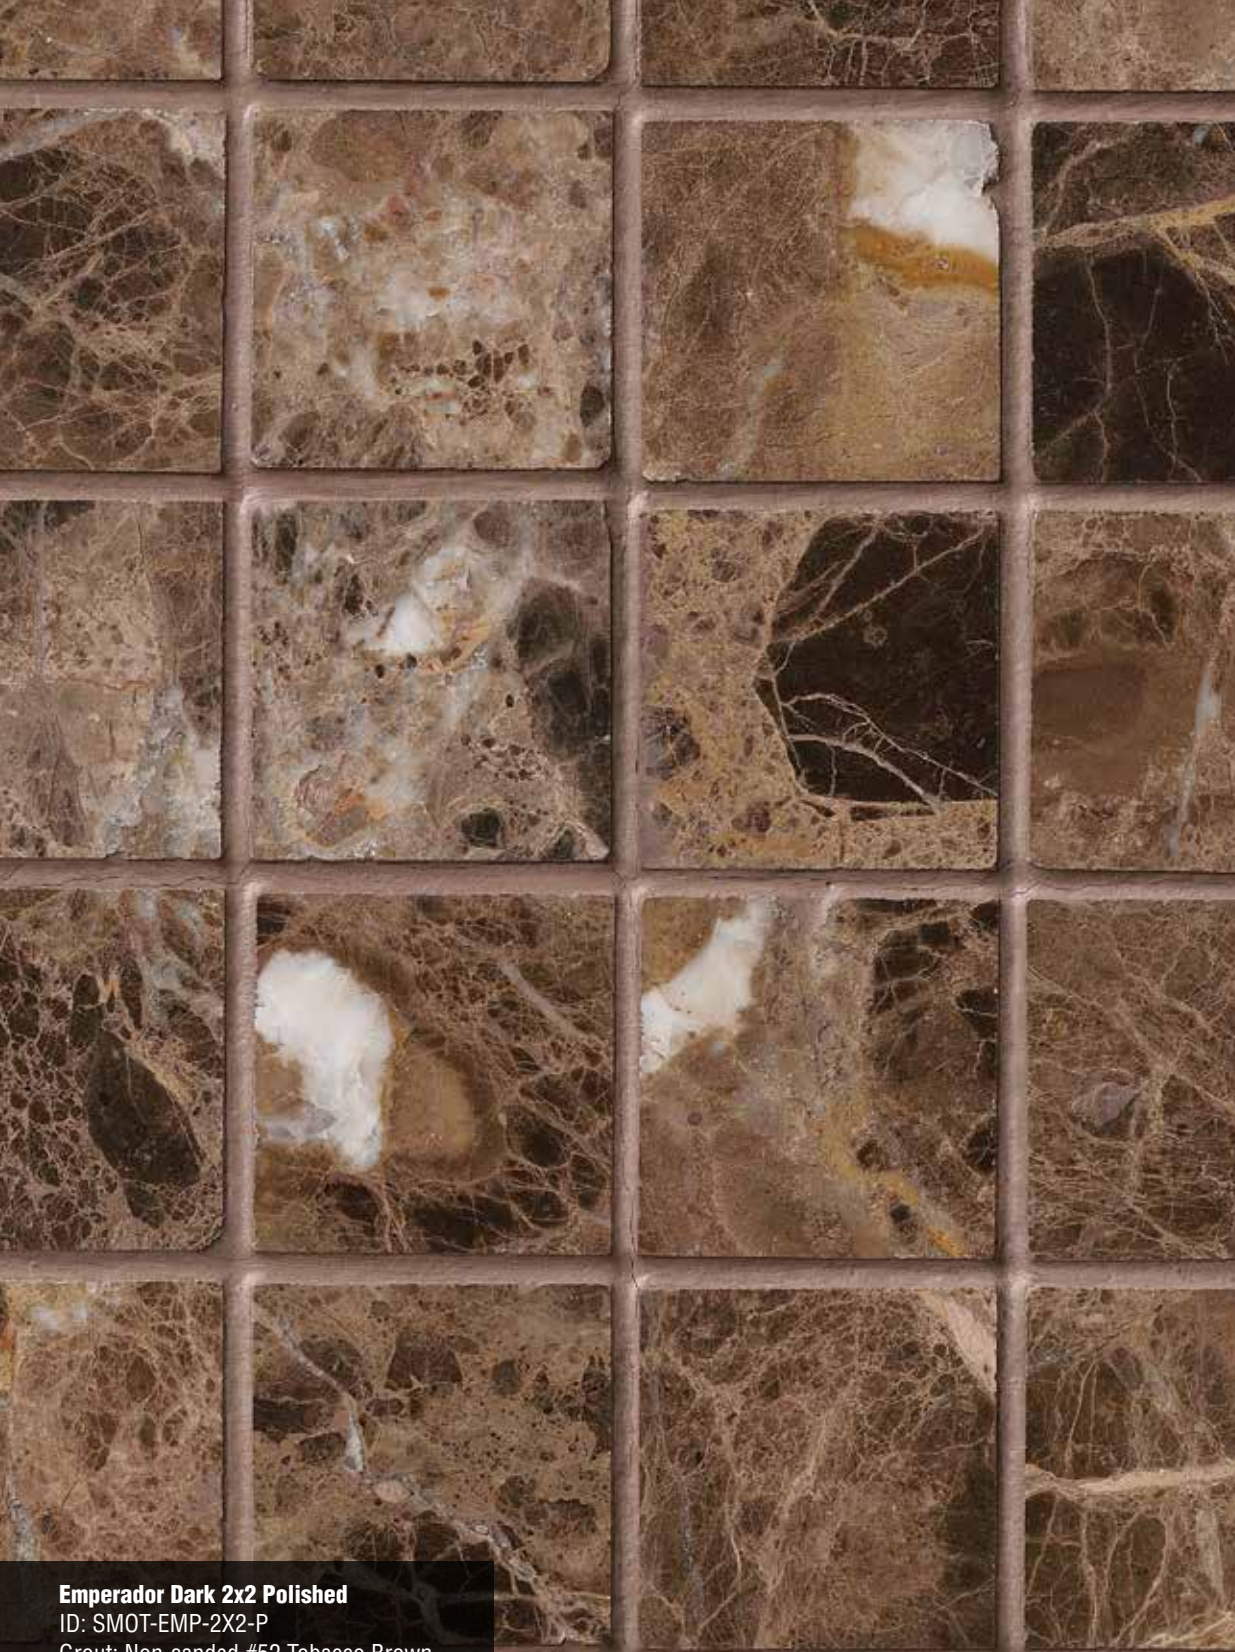

**Emperador Dark 2x2 Tumbled**

ID: SMOT-EMP-2X2-T

Grout: Non-sanded #52 Tobacco Brown

**Also available in 5/8**

ID: SMOT-EMP-5/8-T

**Emperador Split Face**

ID: SMOT-EMP-SFIL10MM

Grout: No grout required