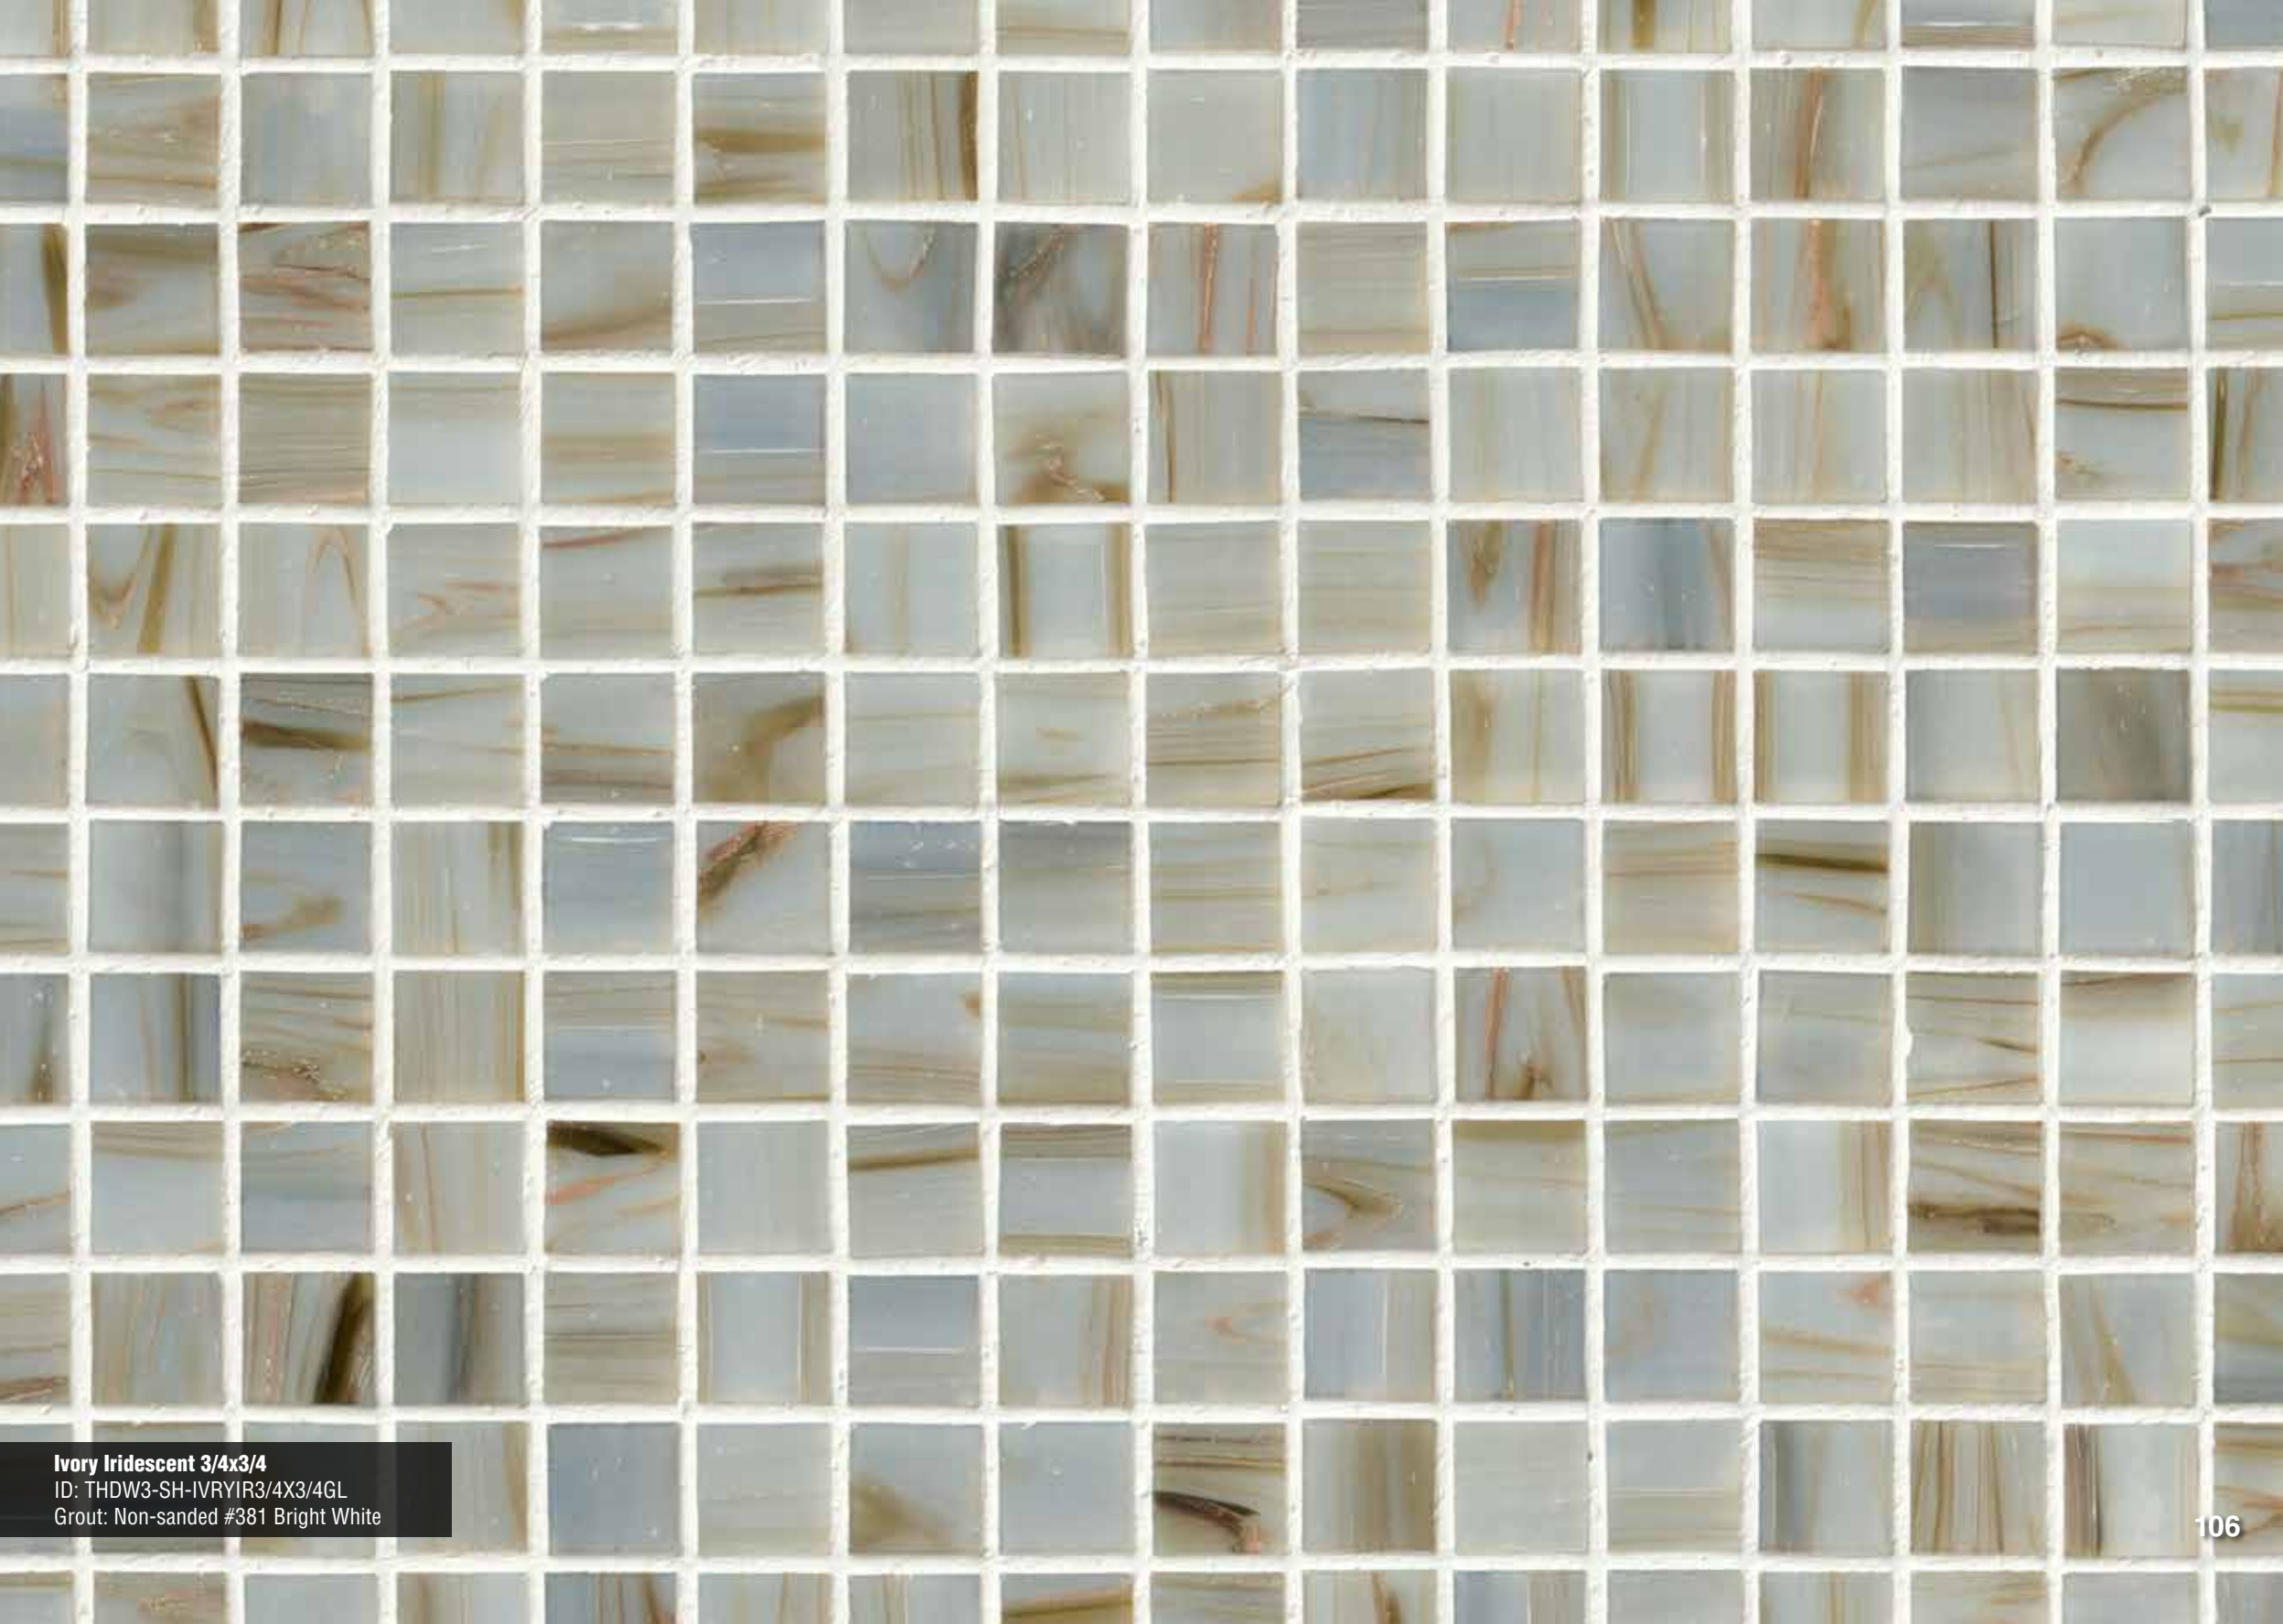

Brown Iridescent 3/4x3/4
ID: THDW1-SH-BR4MM
Grout: Non-sanded #52 Tobacco Brown

Treasure Trail Iridescent 3/4x3/4
ID: THDWG-IR-TT-4MM
Grout: Non-sanded #122 Linen

Ivory Iridescent 3/4x3/4
ID: THDW3-SH-IVRYIR3/4X3/4GL
Grout: Non-sanded #381 Bright White