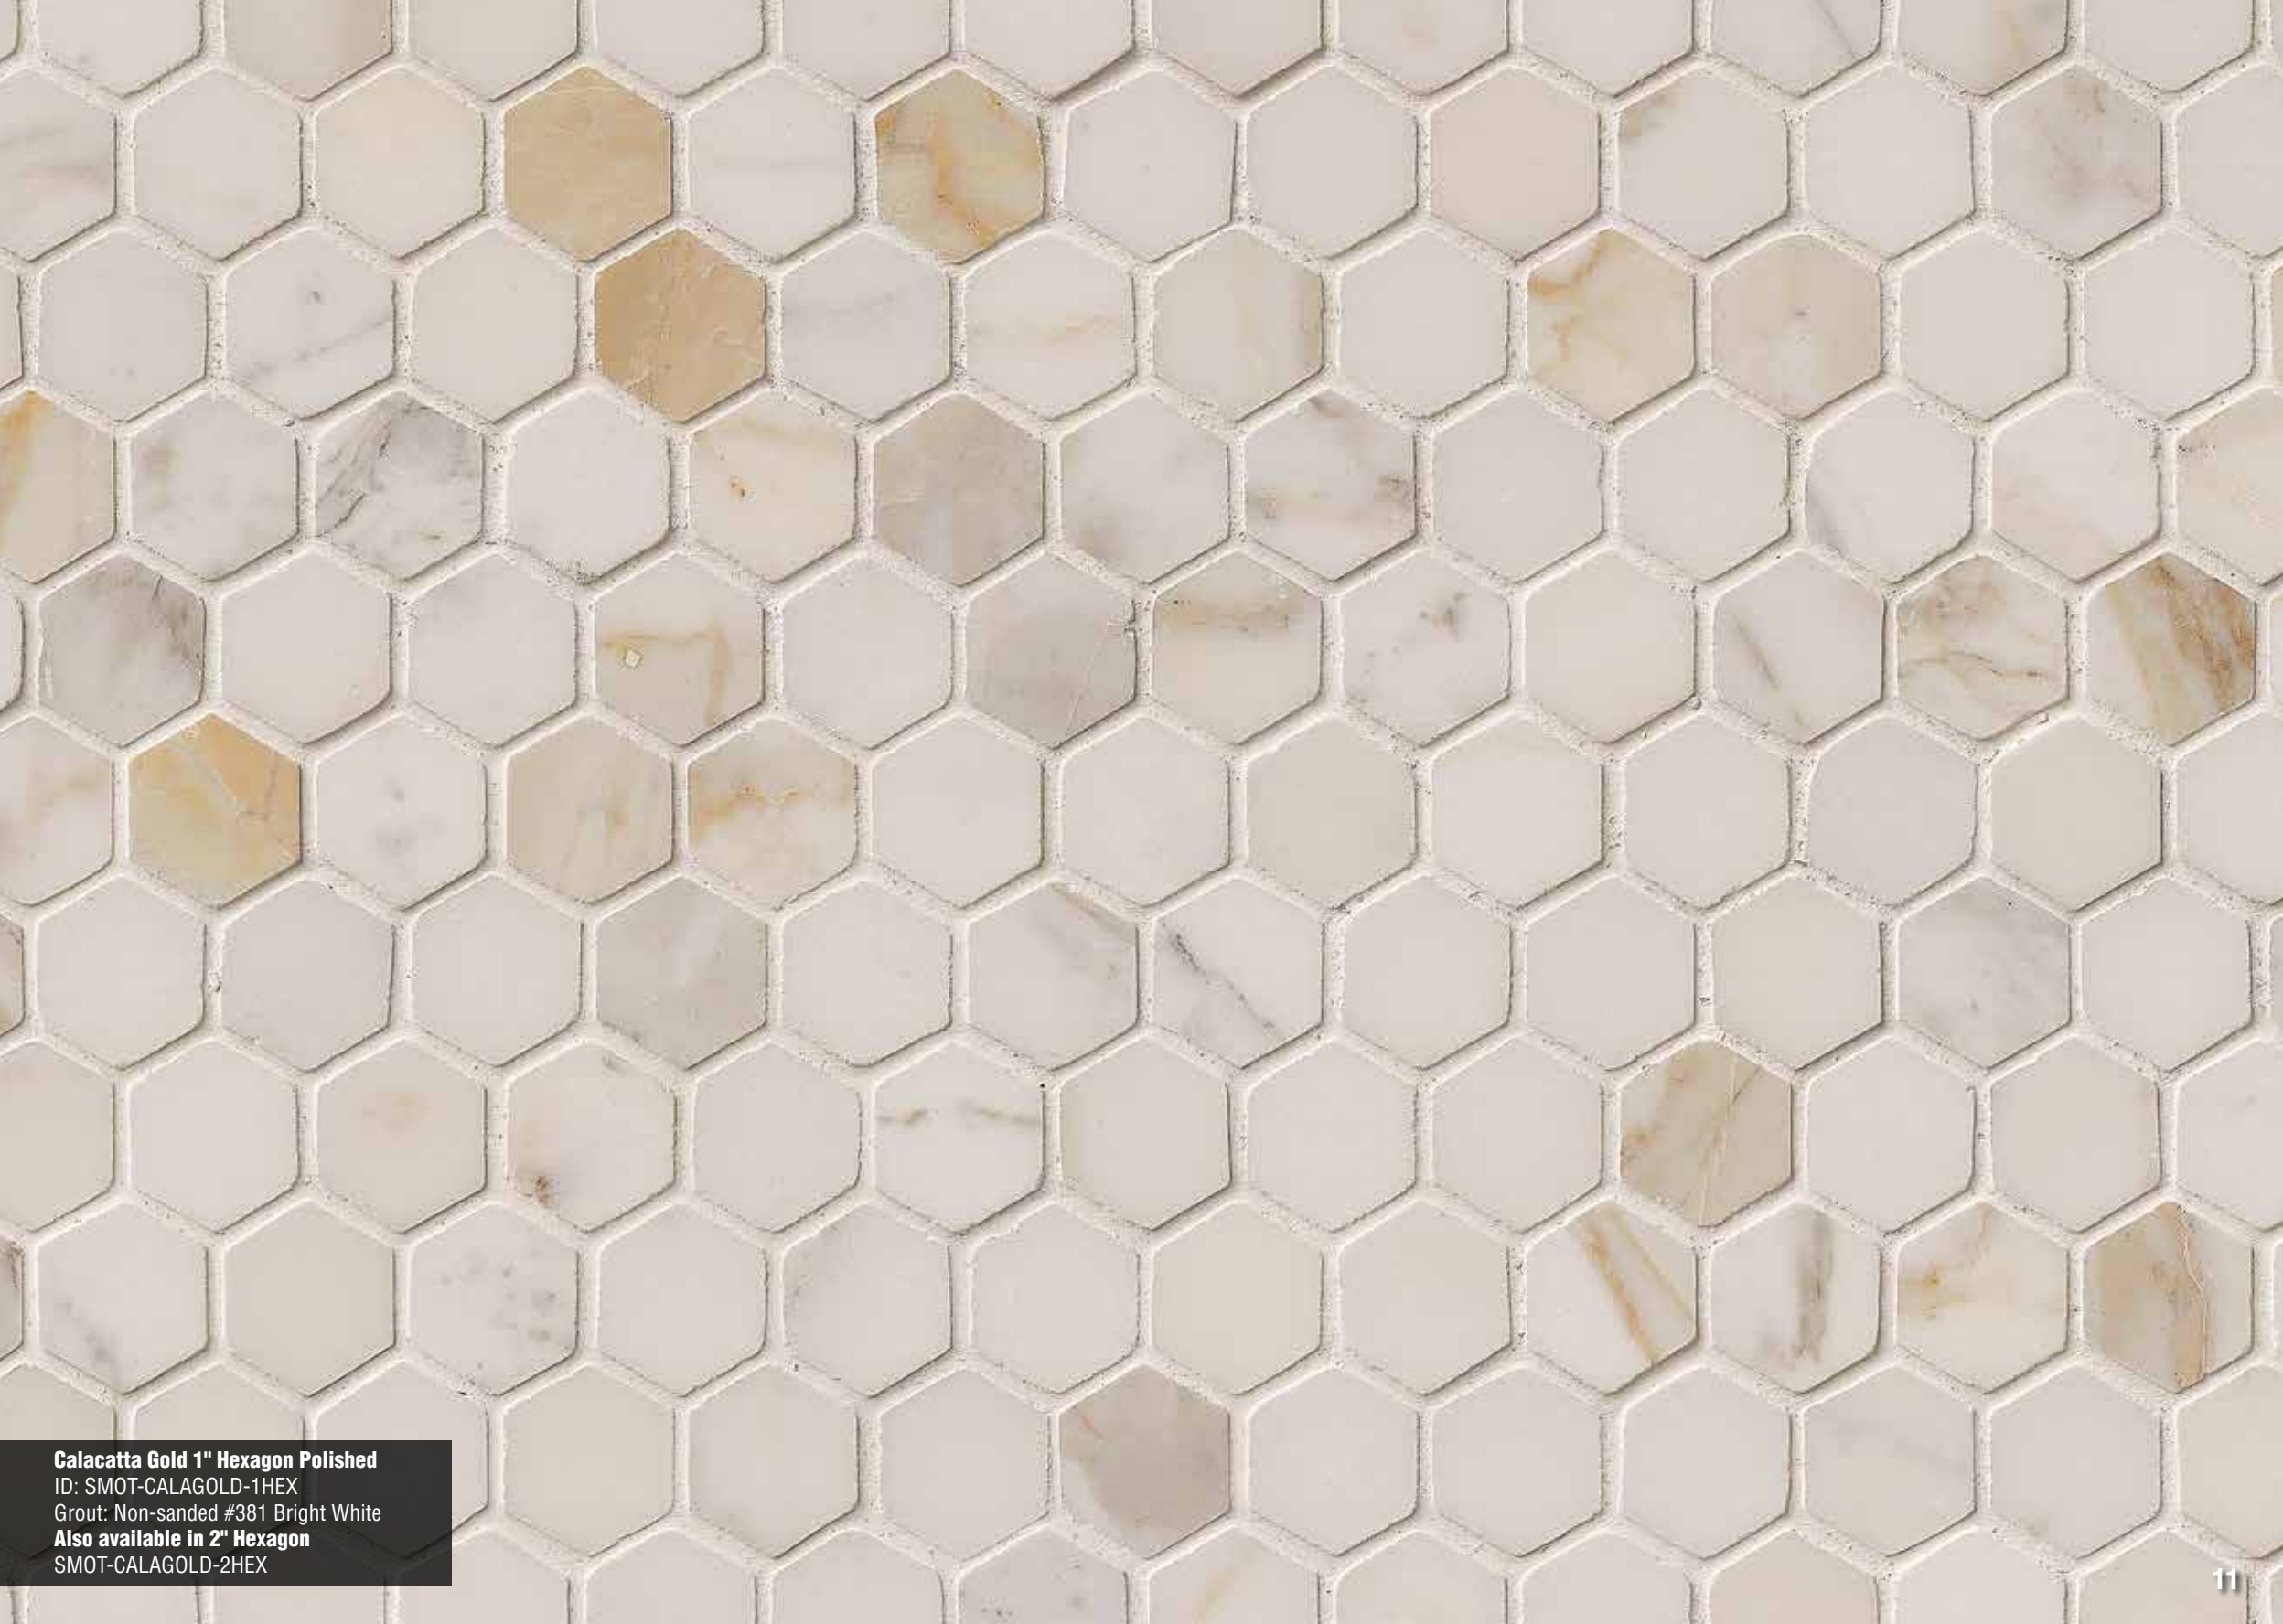

# Calacatta Gold MARBLE

1" Hexagon  
Polished  
Page 11

2x4 Polished  
Page 12

2x2 Polished  
Page 12

1" Hexagon Polished

**Calacatta Gold 1" Hexagon Polished**  
ID: SMOT-CALAGOLD-1HEX  
Grout: Non-sanded #381 Bright White  
**Also available in 2" Hexagon**  
SMOT-CALAGOLD-2HEX