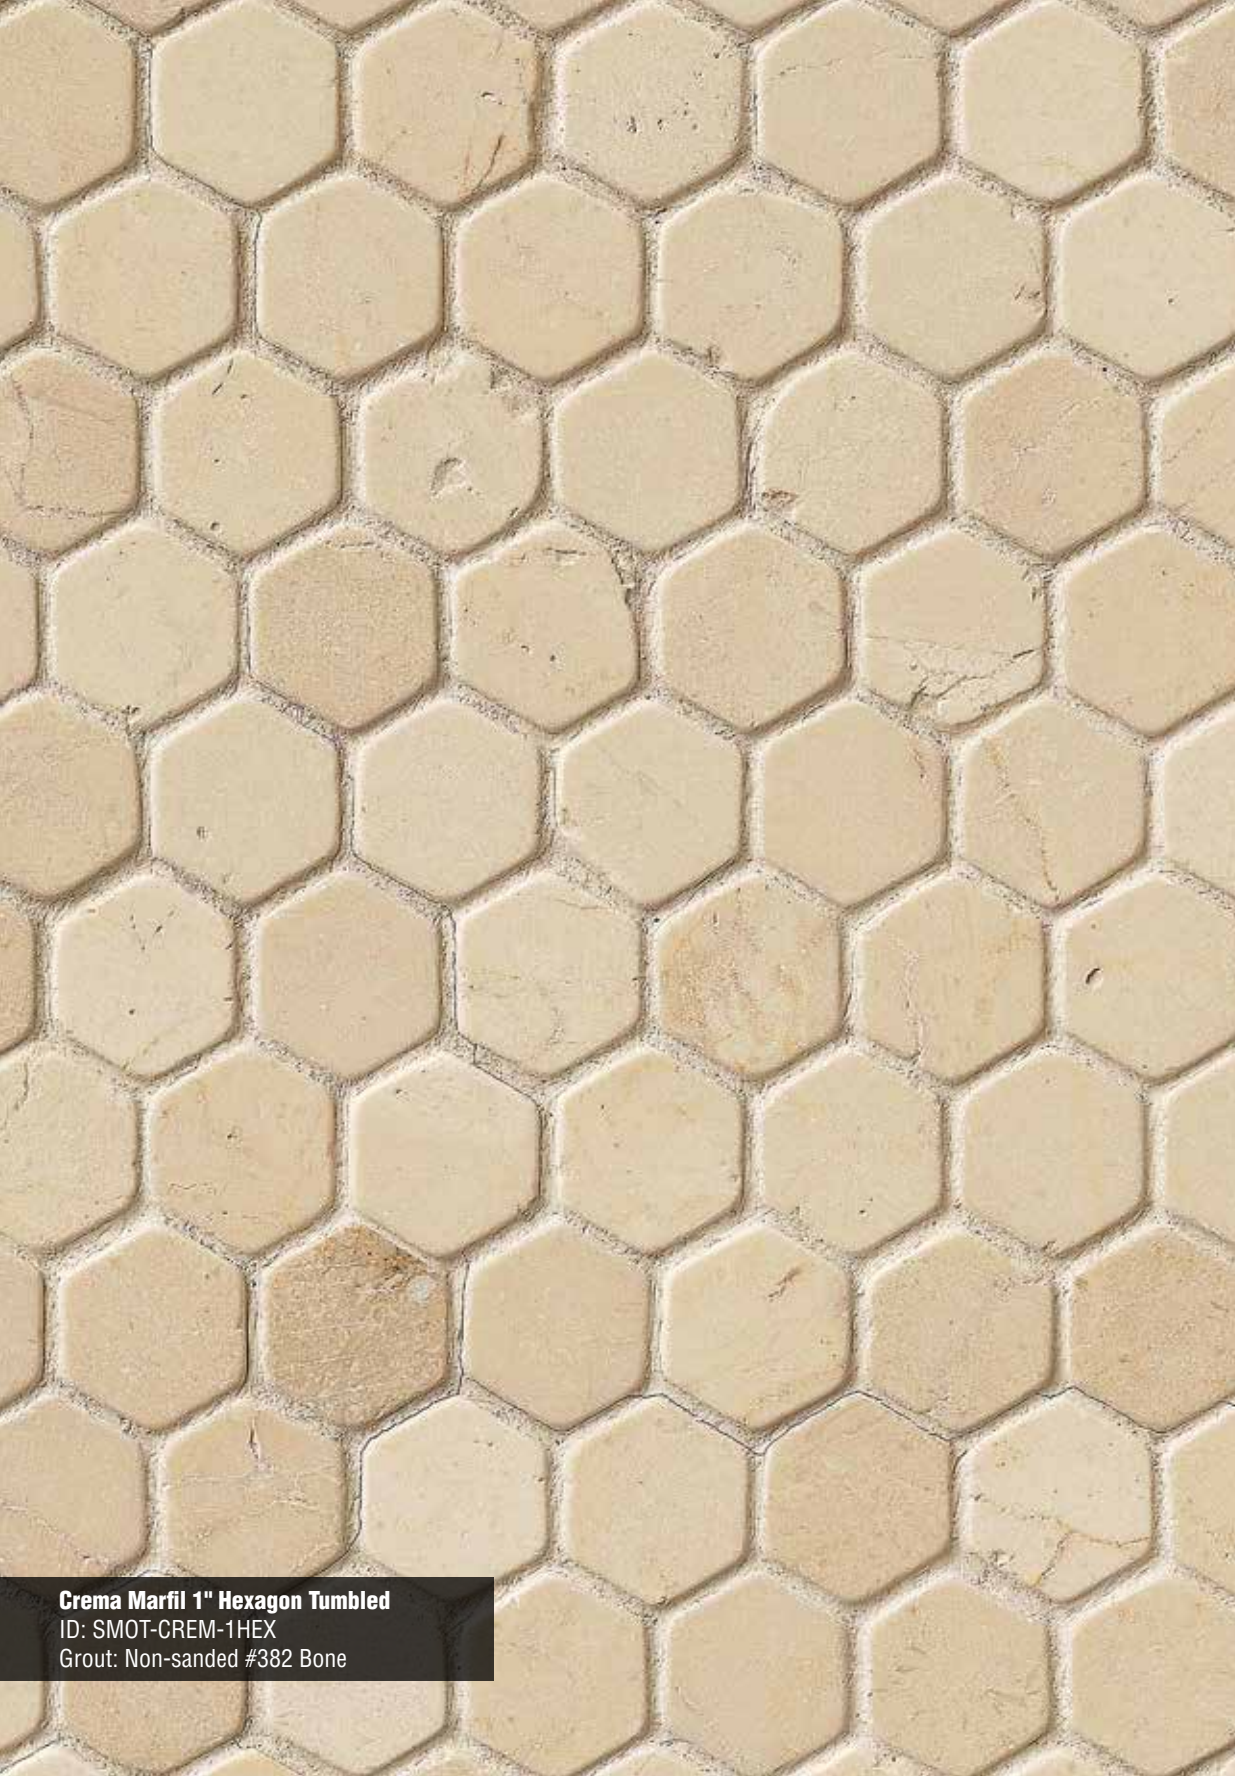

Herringbone Pattern

**Crema Marfil 2x2 Tumbled**  
ID: SMOT-CREM-2X2-T  
Grout: Non-sanded #382 Bone  
**Also available in 1x1**  
ID: SMOT-CREM-1X1-T

**Crema Herringbone Arched Pattern Polished**  
ID: SMOT-ARCH-CREM-HBP  
Grout: No grout required