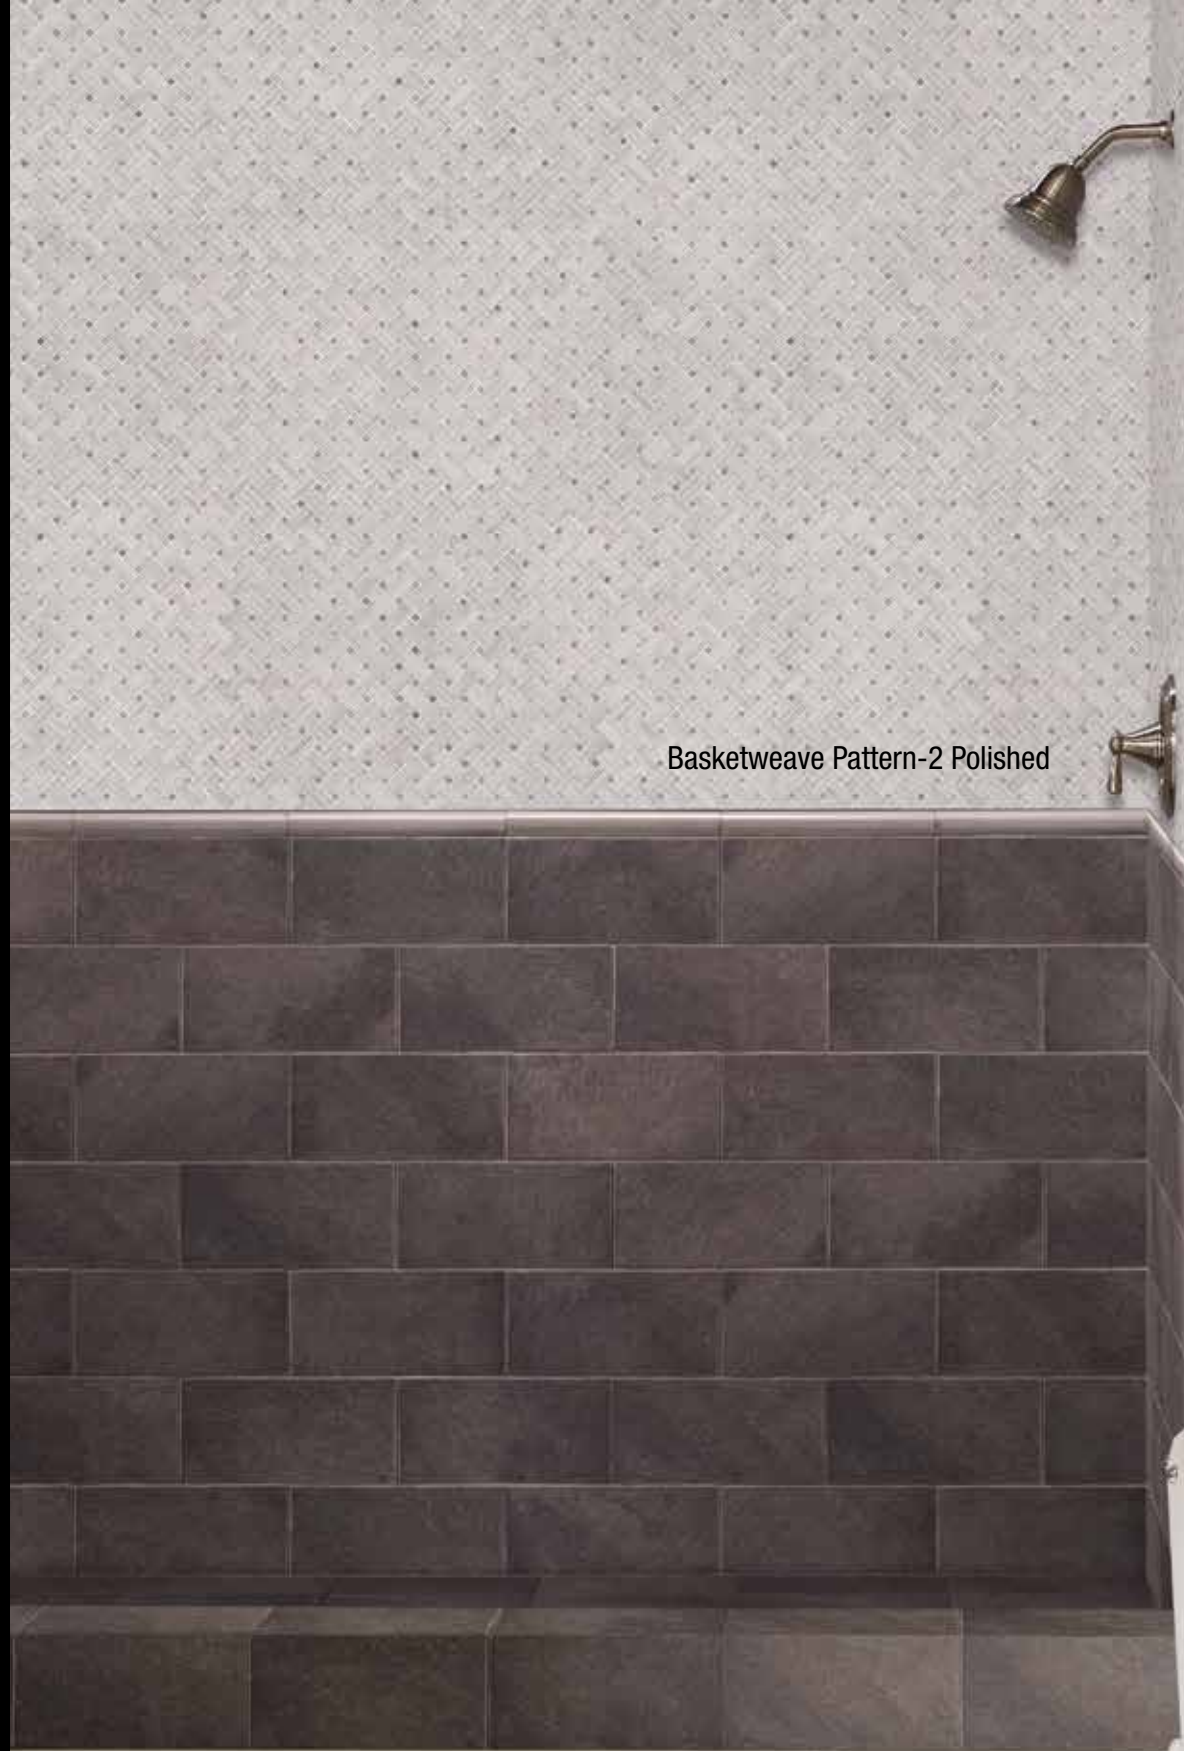

Carrara White MARBLE

Basketweave Pattern-2 Polished