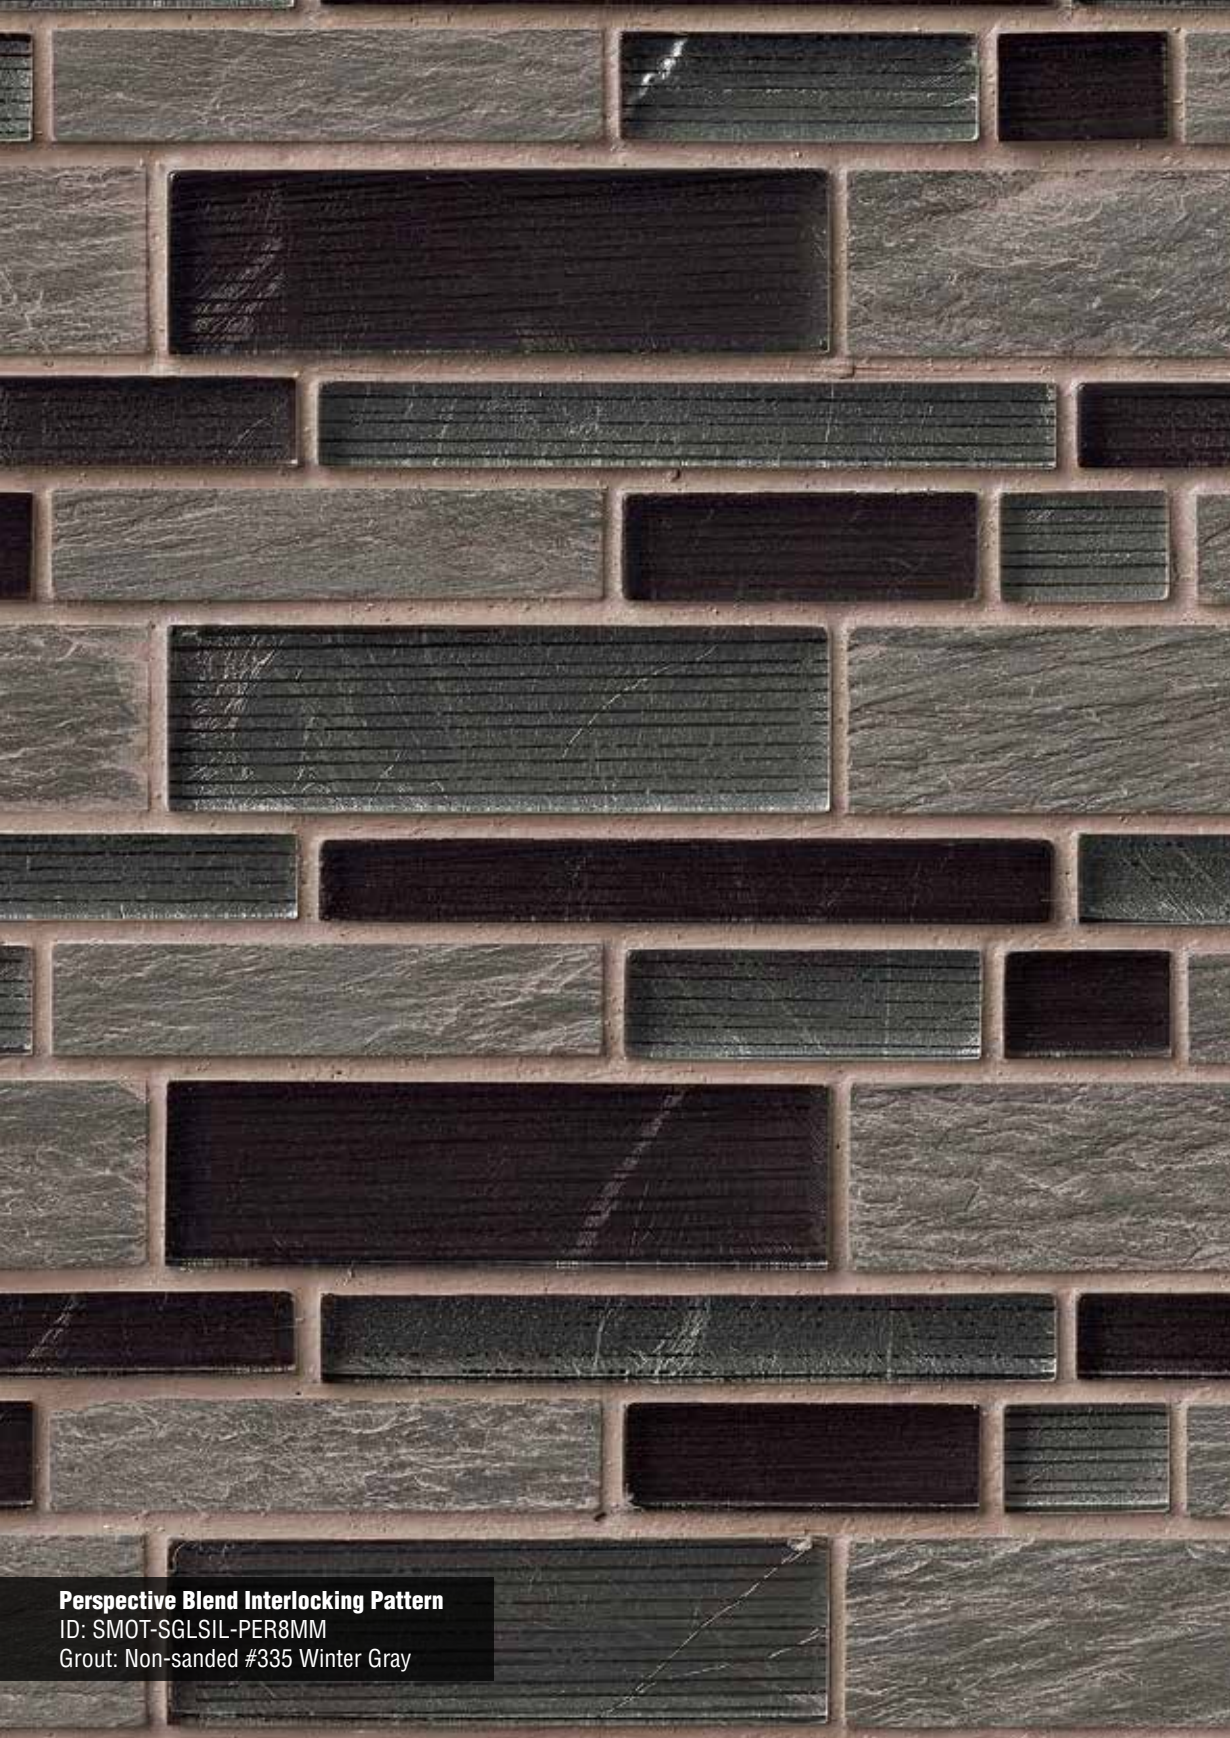

**Everest Interlocking Pattern**  
ID: SMOT-SPIL-EVER8MM  
Grout: Non-sanded #381 Bright White

**Verona Interlocking Pattern**  
ID: SMOT-SPIL-VE8MM  
Grout: Non-sanded #122 Linen

**Titan Interlocking Pattern**  
ID: SMOT-SPIL-TI8MM  
Grout: Non-sanded #60 Charcoal