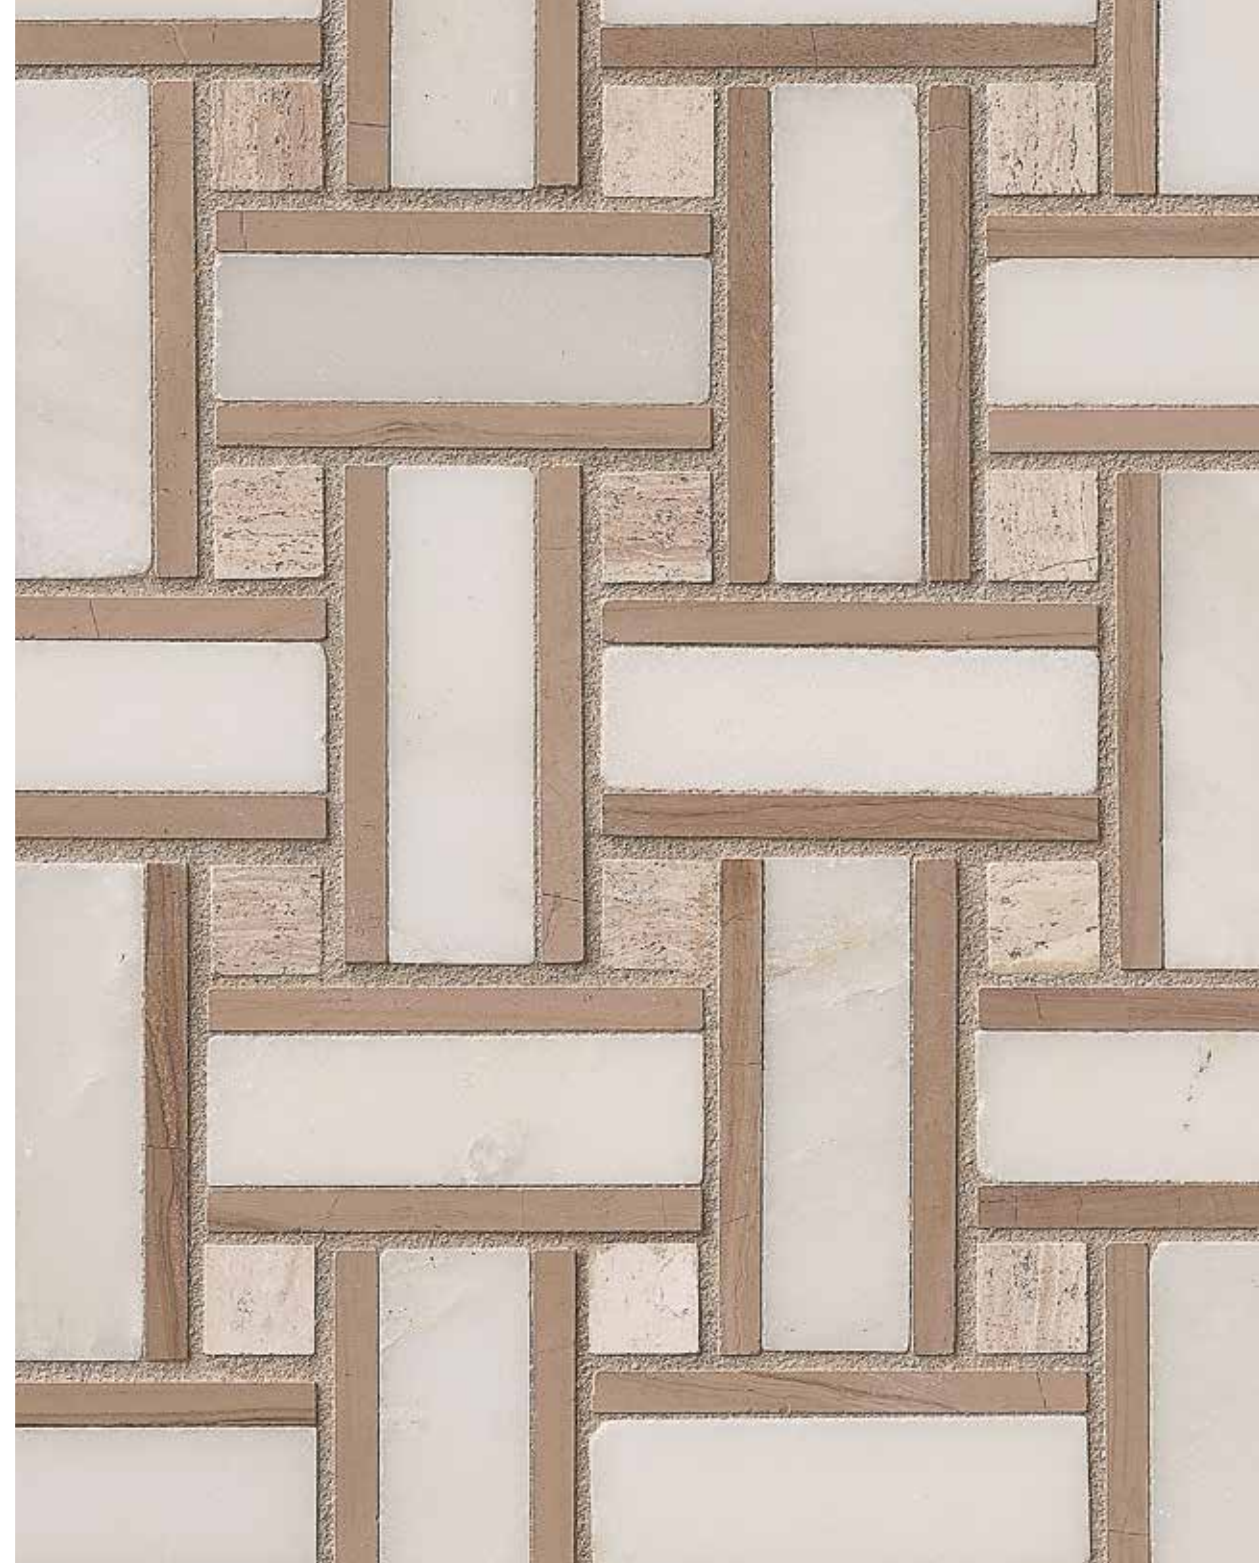

White Quarry Chevron

**White Quarry Chevron**  
ID: SMOT-WQ-CHEVRON10MM  
Grout: Non-sanded #386 Oyster Grayw

**White Oak Split Face**  
ID: SMOT-WHTOAK-SFIL10MM  
Grout: No grout required

**Arctic Storm Bamboo Pattern Honed**  
ID: SMOT-AS-BMP10MM  
Grout: Non-sanded #386 Oyster Gray