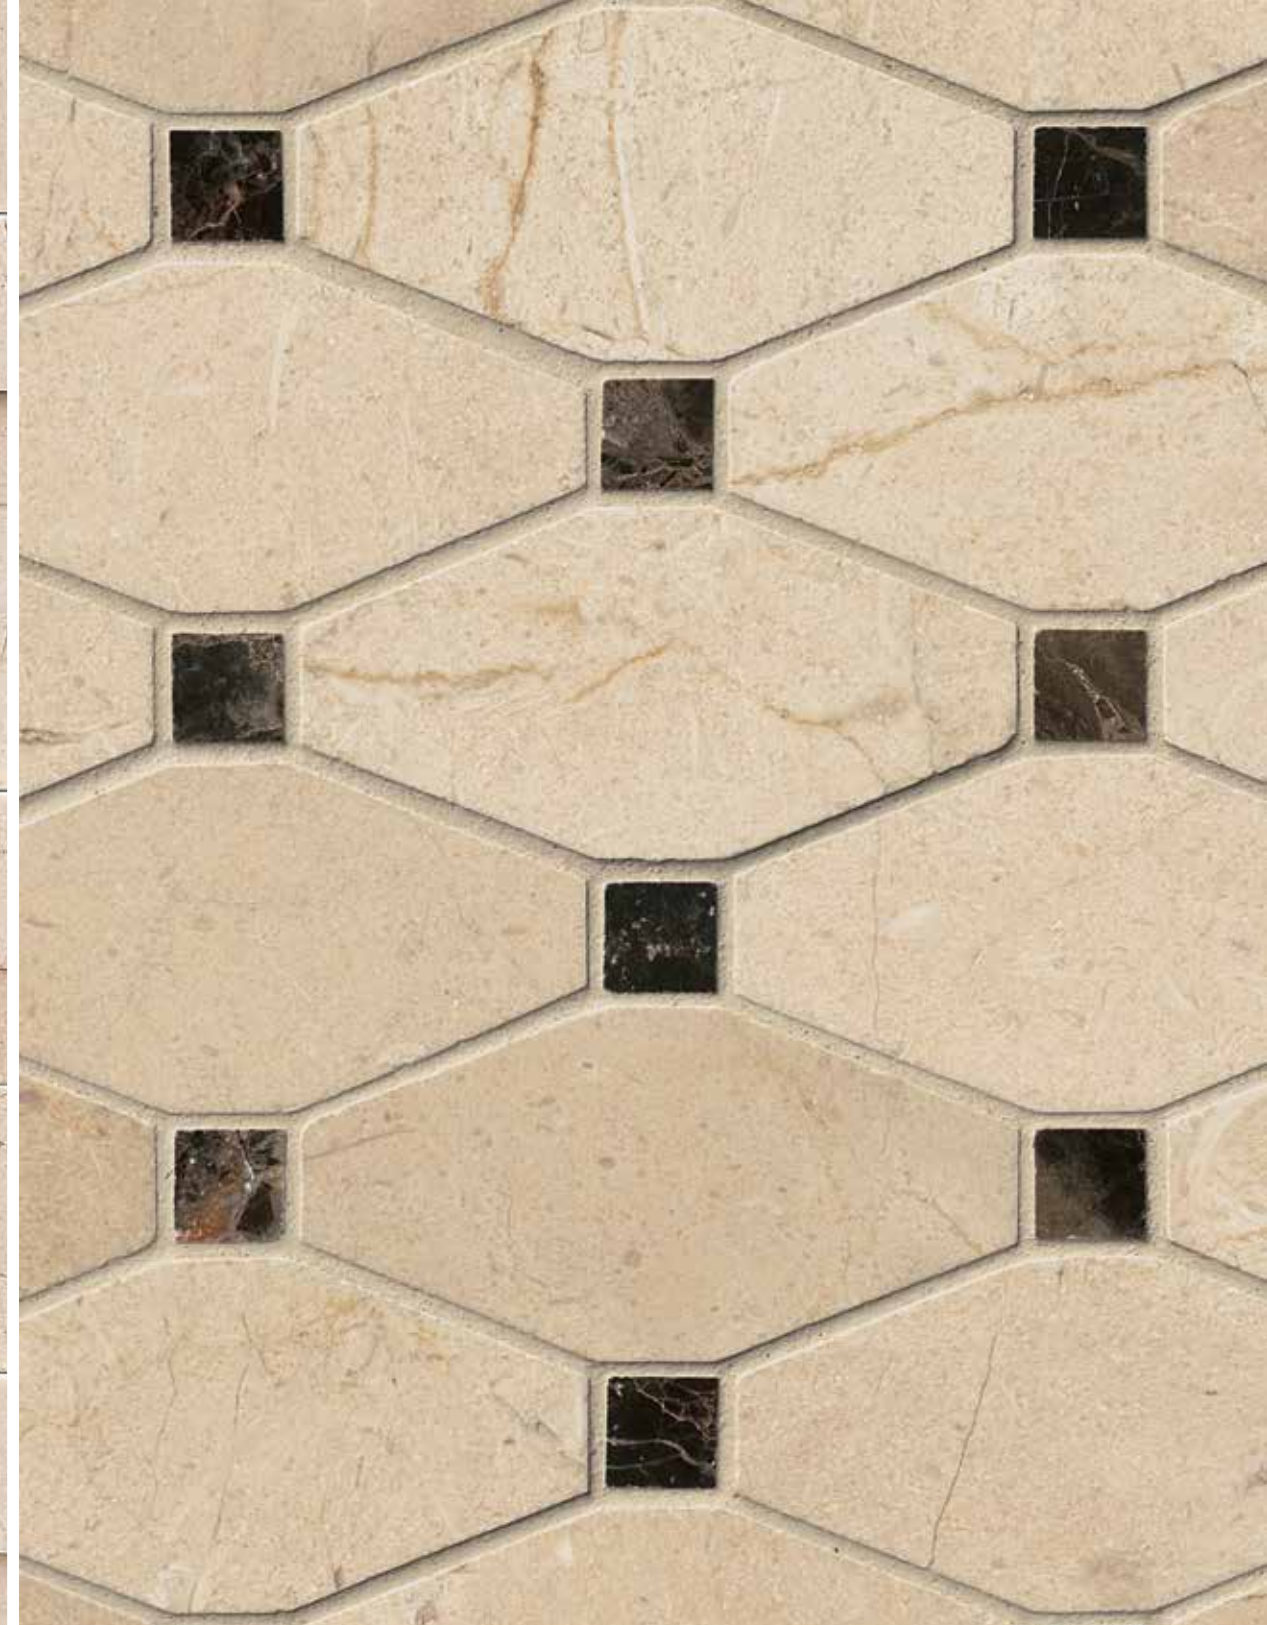

Valencia Blend Elongated Oct Pol
ID: SMOT-VALBLND-OCTEL10MM
Grout: Sanded #10 Antique White