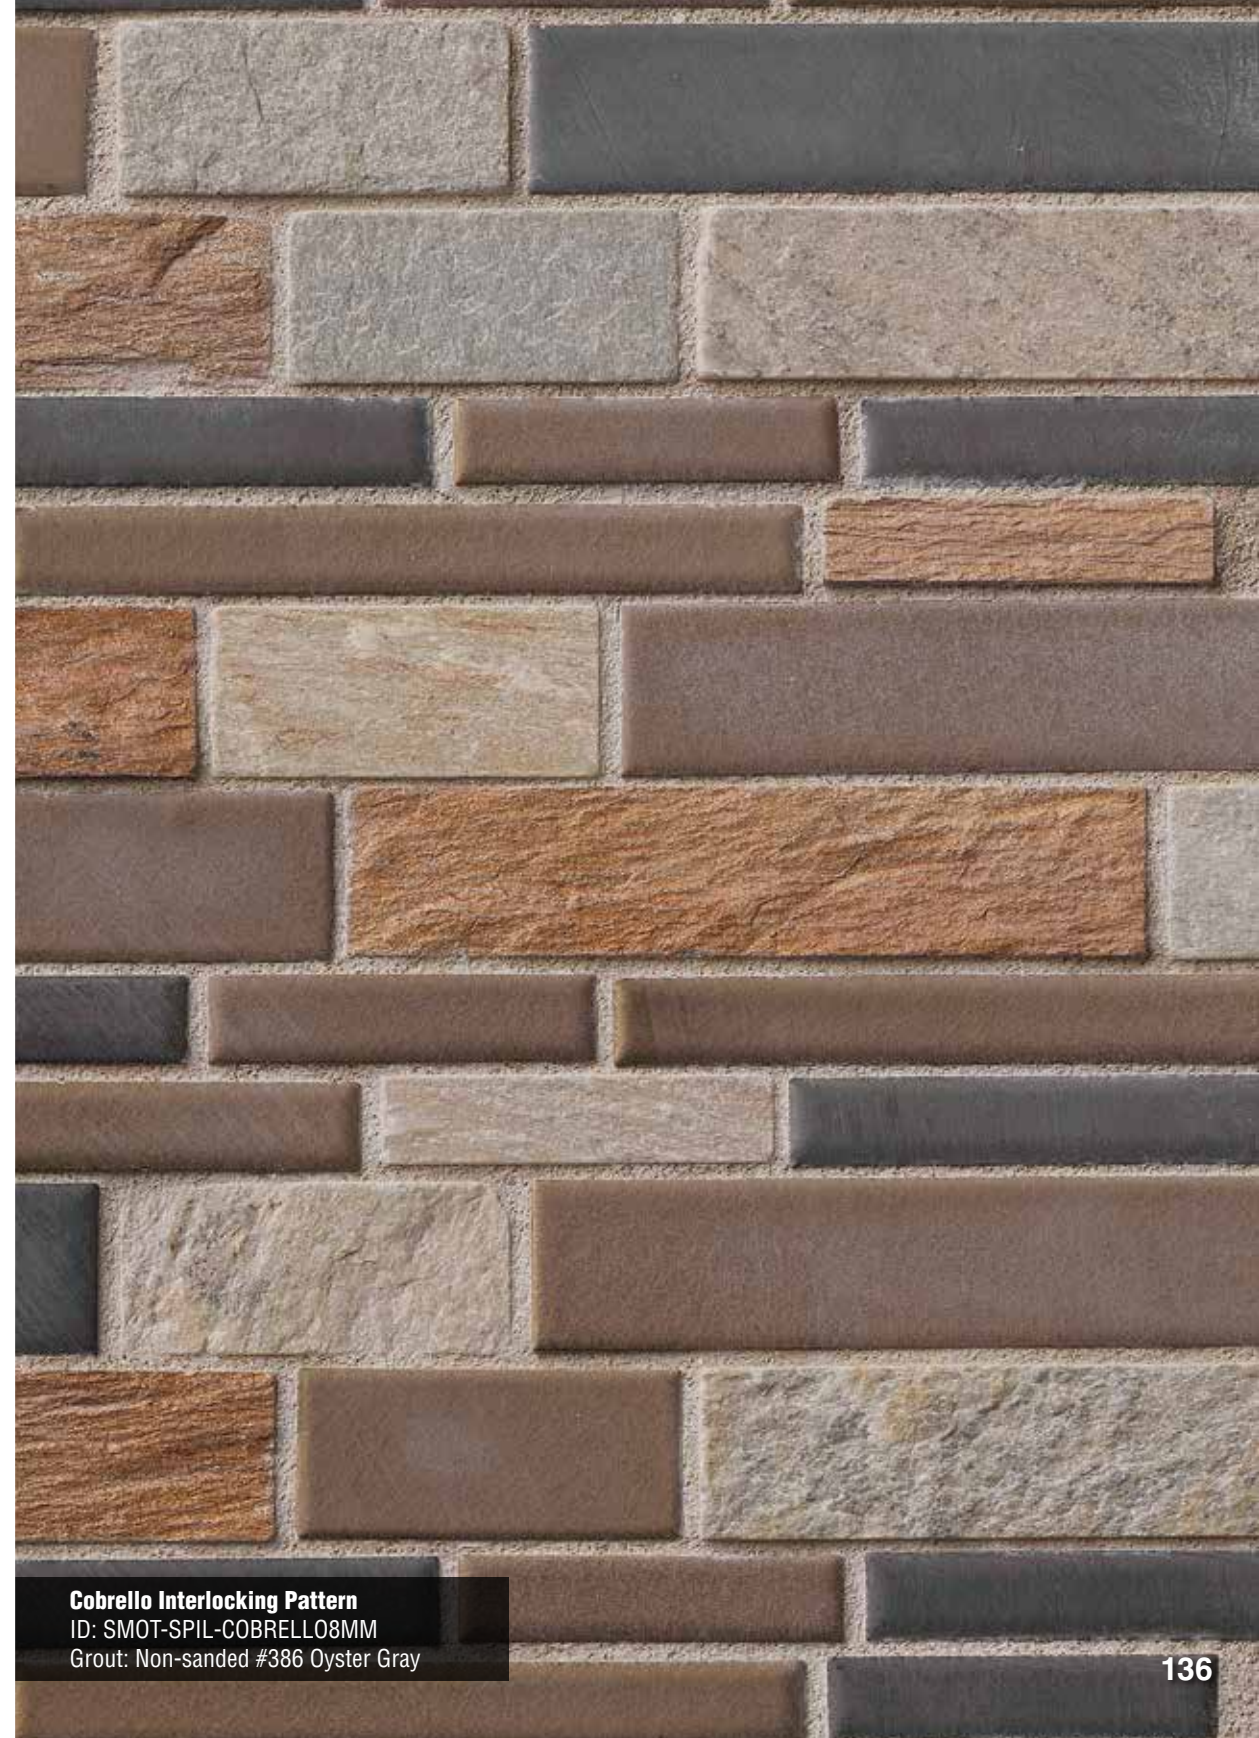

Cobrello Interlocking Pattern
ID: SMOT-SPIL-COBRELL08MM
Grout: Non-sanded #386 Oyster Gray