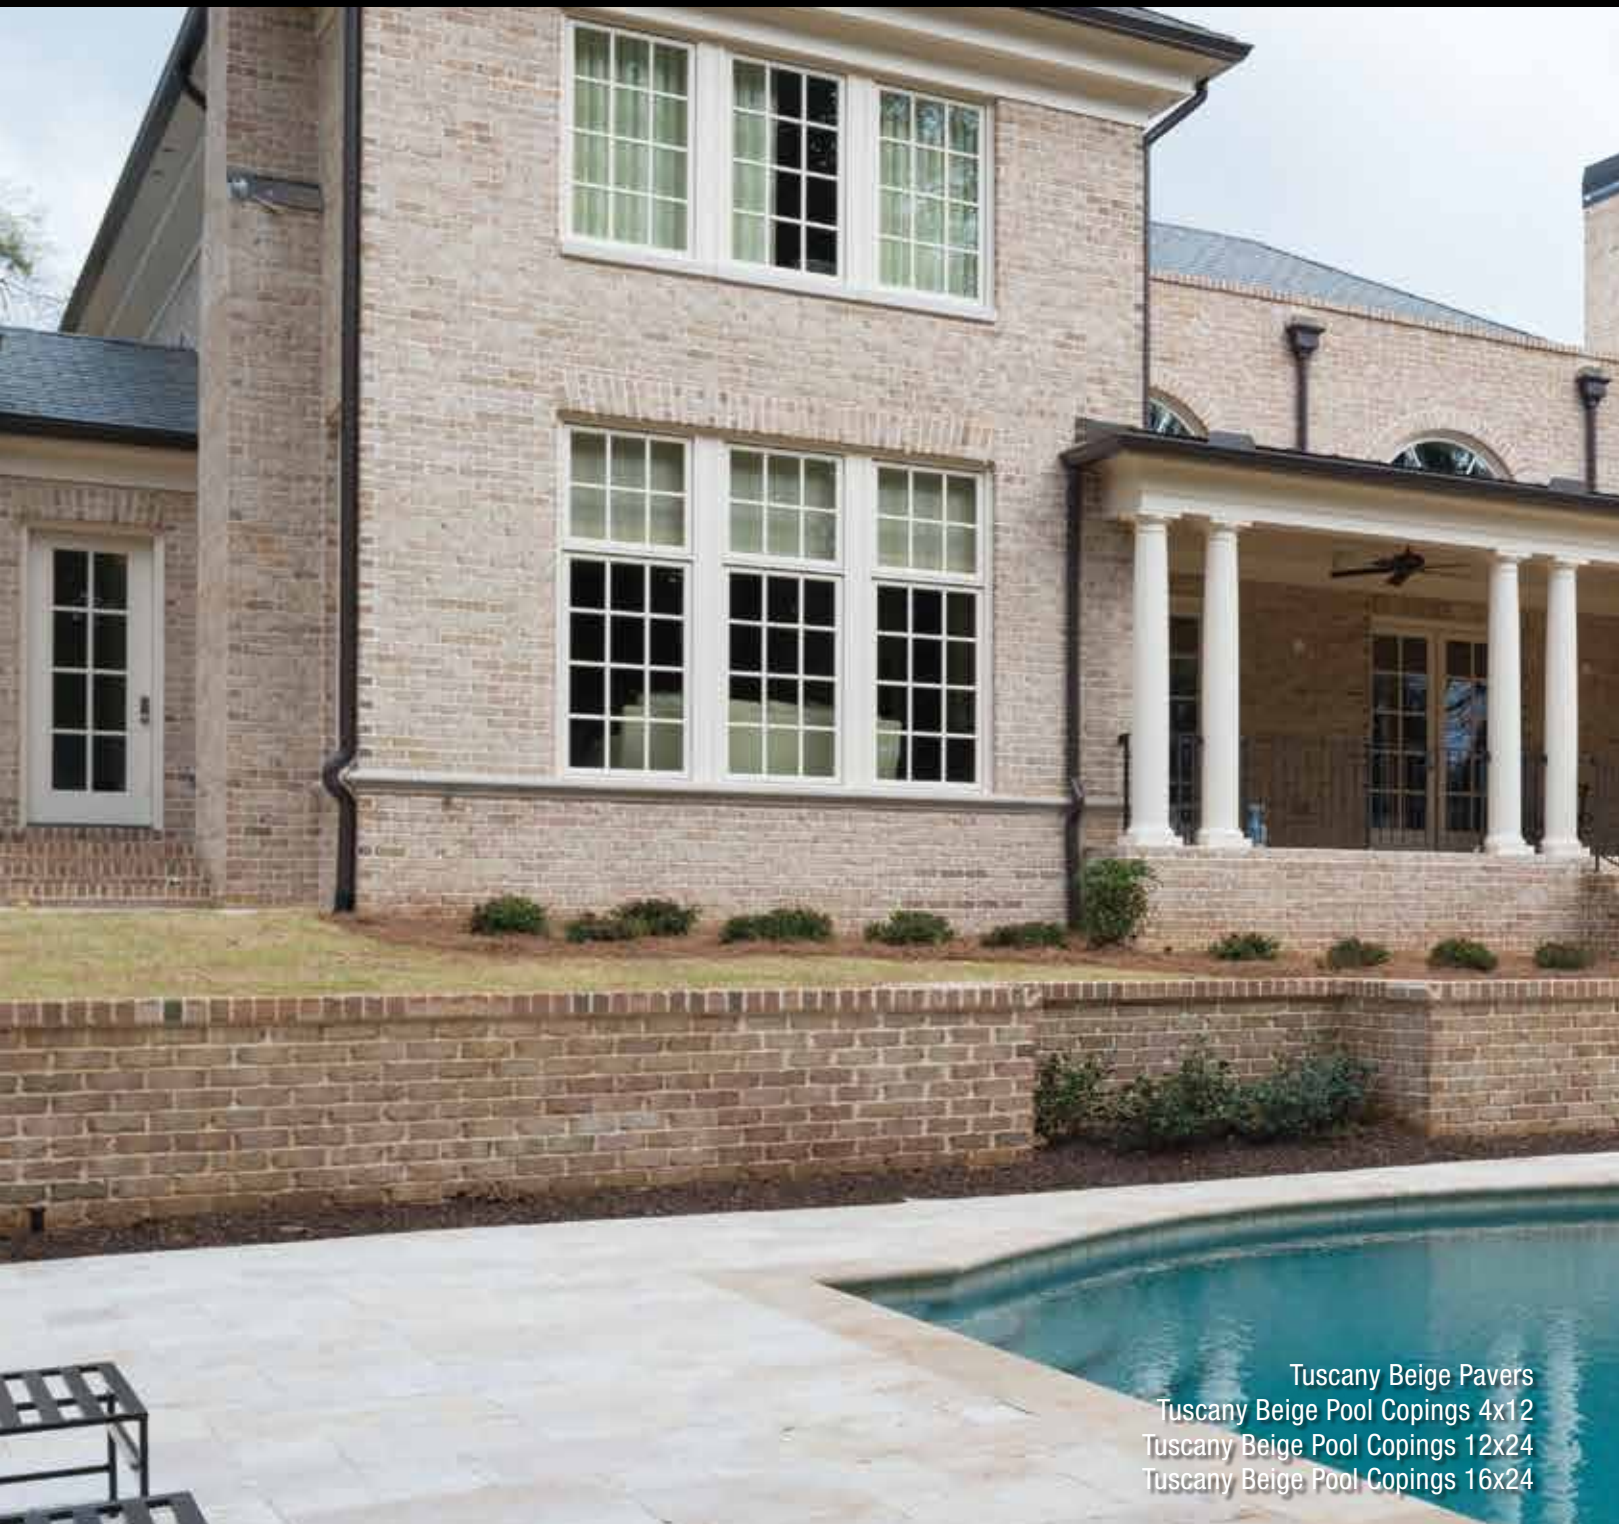

Versailles Patterns

Versailles Patterns

Tuscany Beige Pavers
Tuscany Beige Pool Copings 4x12
Tuscany Beige Pool Copings 12x24
Tuscany Beige Pool Copings 16x24

Have you ever walked on a rustic-looking stone floor of multi-sized tile and wondered what it was? It could have been versailles pattern tiles. Also called French pattern, it is composed of four different sized tiles and can be used wherever you want an interesting pattern on your floor or wall. With different edge treatments available the pattern can be used in a modern or traditional setting.