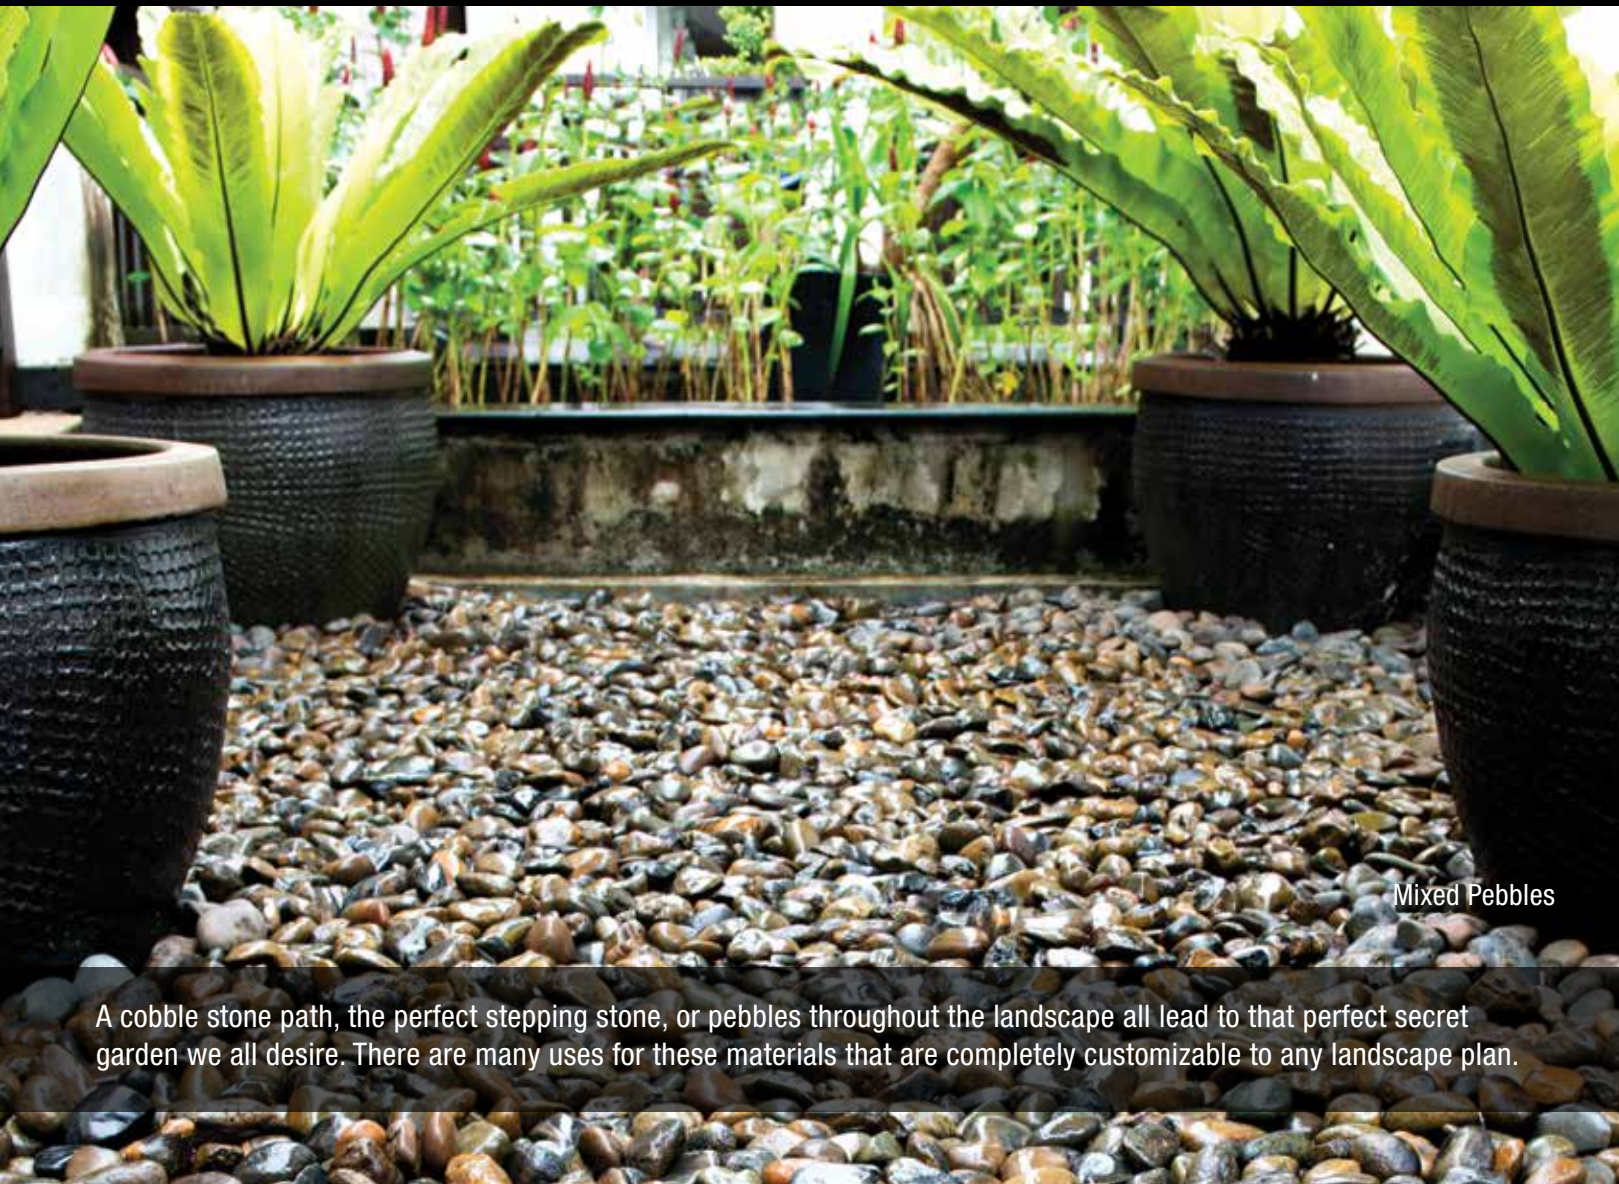

Meshed Products

California Gold
2.75 Sqft

Golden White
2.75 Sqft

Garden Accents

Stepping Stones

Mixed Pebbles

A cobble stone path, the perfect stepping stone, or pebbles throughout the landscape all lead to that perfect secret garden we all desire. There are many uses for these materials that are completely customizable to any landscape plan.