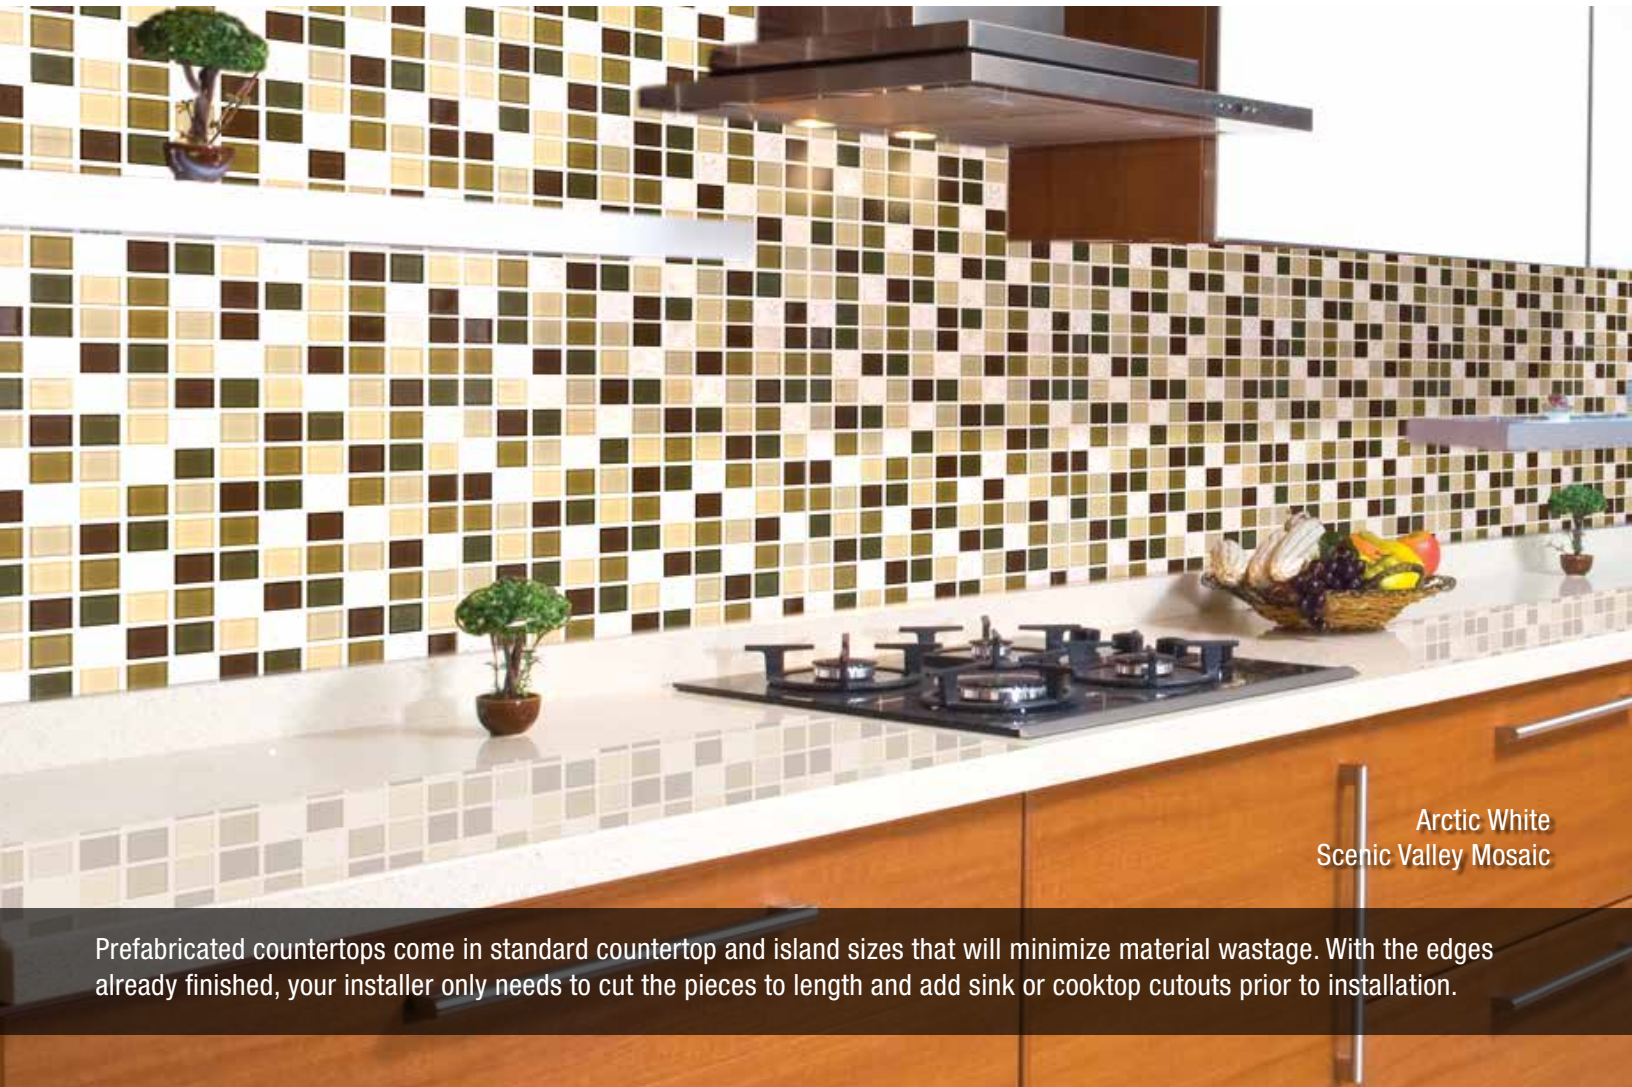

Pre Fabricated

Pre Fabricated

Prefabricated countertops come in standard countertop and island sizes that will minimize material waste. With the edges already finished, your installer only needs to cut the pieces to length and add sink or cooktop cutouts prior to installation.

1. **PRE FABRICATED SYMBOL KEY:**
2. PRE-FAB ● 112"x26"x2cm
   - PRE-FAB ● 100"x26"x3cm
   - ISLAND ■ 108"x42"x2cm
   - PENINSULA ■ 98"x36"x2cm
   - VANITY SIZE ■ 84"x26"x2cm