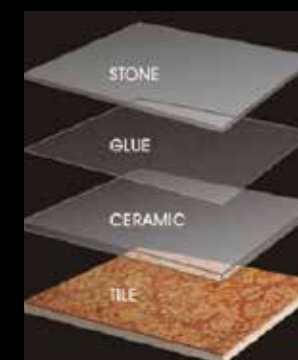

Calacatta Gold
24"x24"
Crema Marfil
24"x24"
Super Thassos Glass
12"x24" / 24"x24"

*Thassos also comes in Classic, Premium, and Select grade. See msistone.com for details.