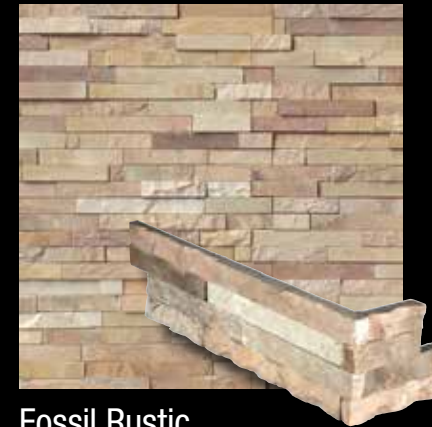

Stacked Stone

Fossil Rustic
6"x24"
"L" Shaped Corner 6"x18"x6"