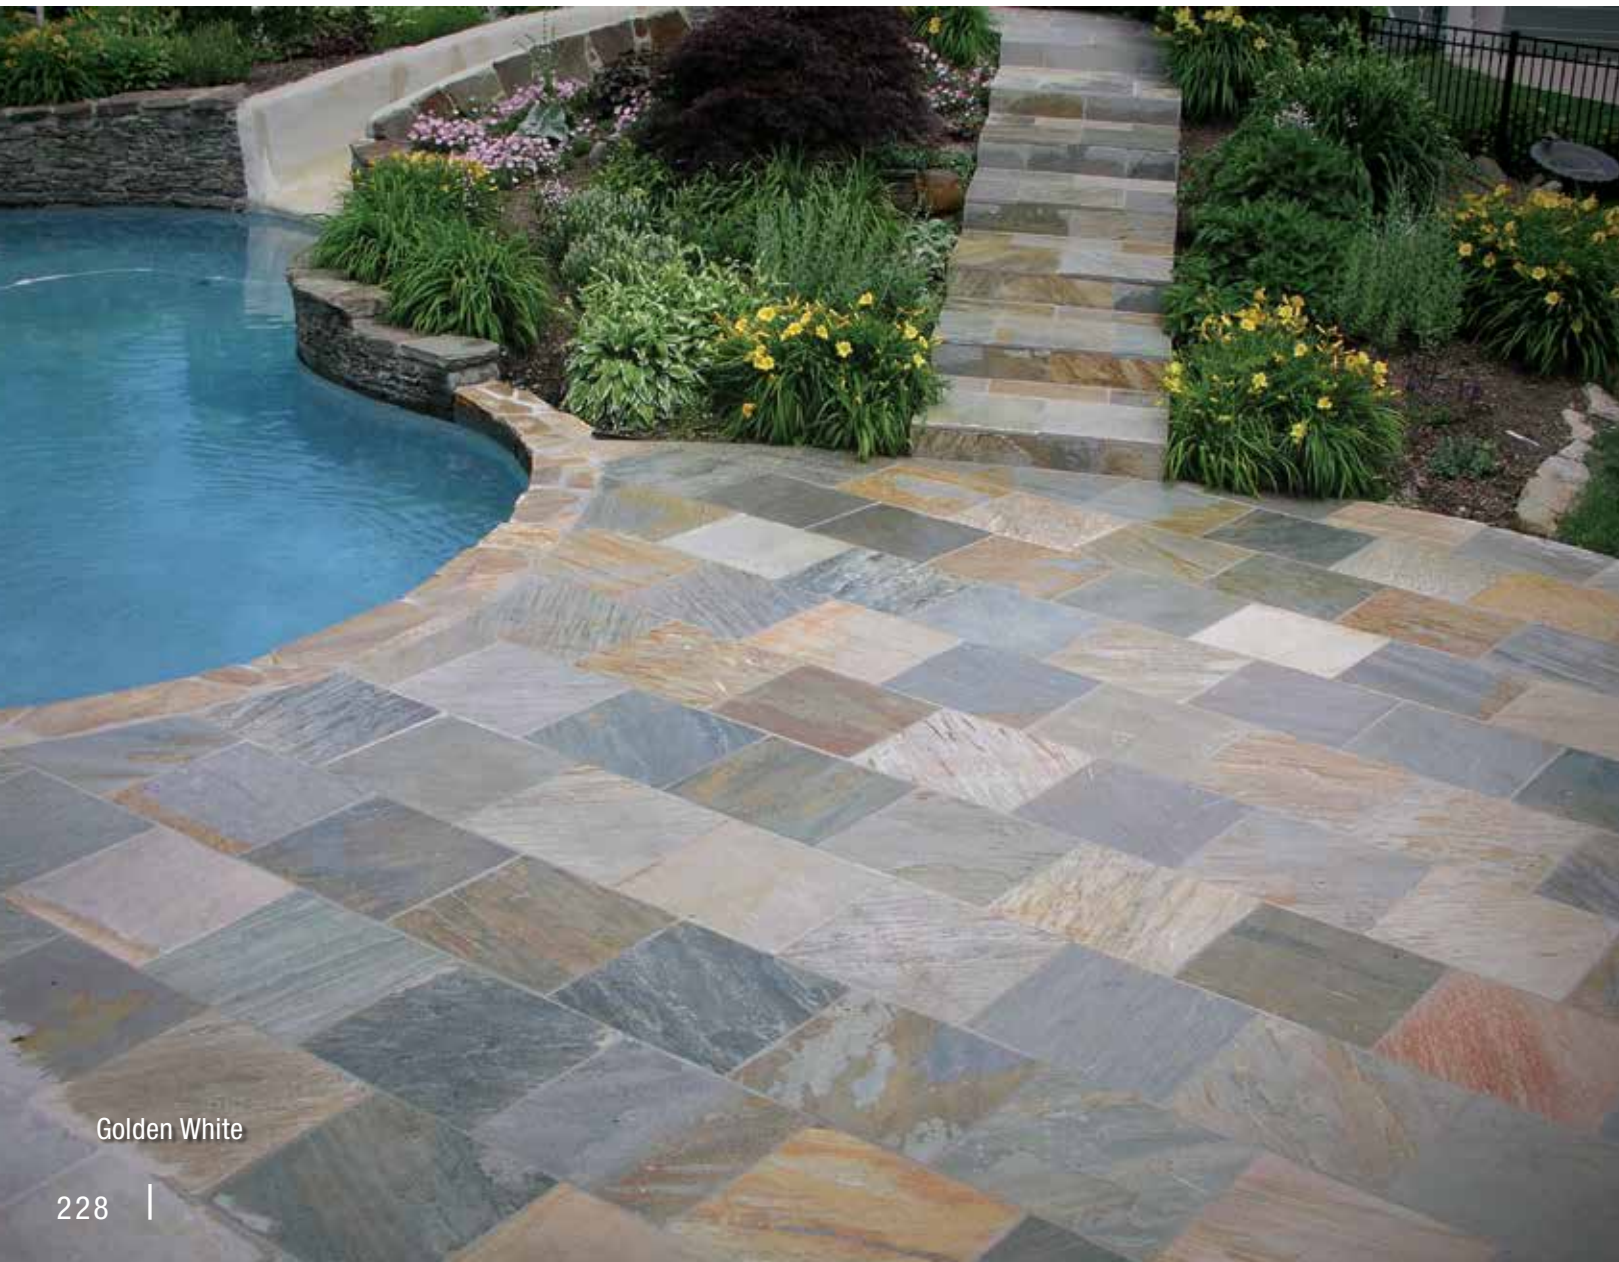

Golden White