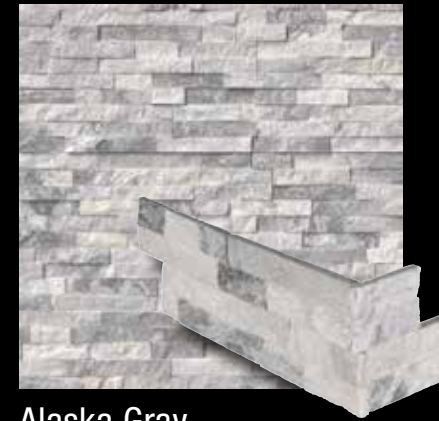

Ledger Panel
6"x24"

Alaska Gray
6"x24"
"L" Shaped Corner 6"x18"x6"

Amber Falls
6"x24"
"L" Shaped Corner 6"x18"x6"

Arctic White
6"x24"
"L" Shaped Corner 6"x18"x6"

Brown Wave 3D
6"x24"
"L" Shaped Corner 6"x18"x6"