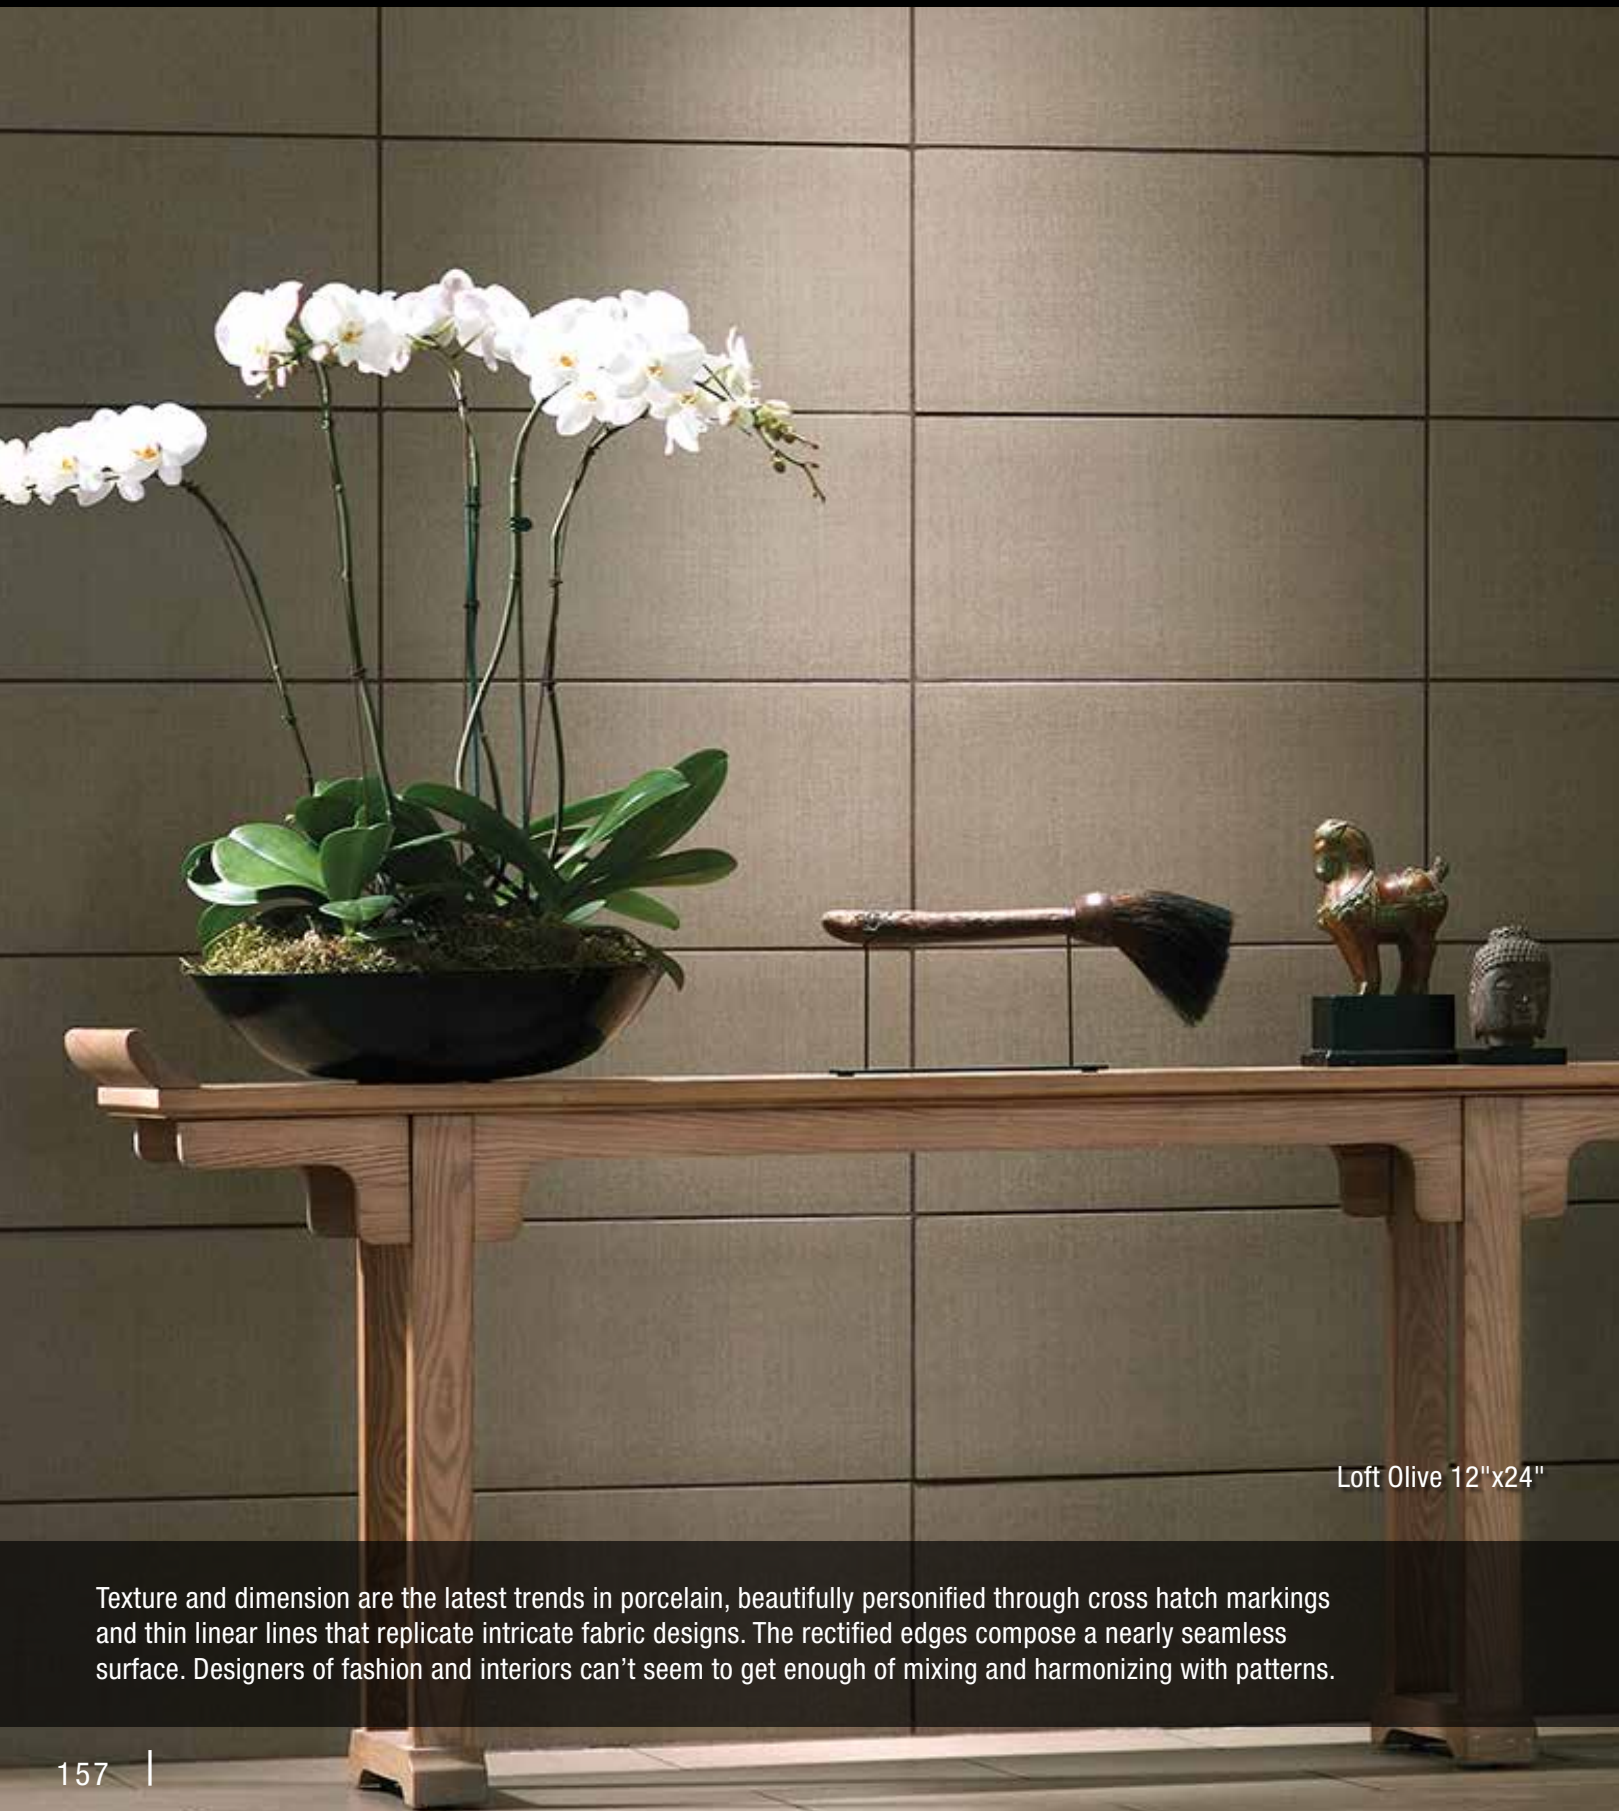

12"x24" / Bullnose

Gray

12"x24" / Bullnose

Taupe

12"x24" / Bullnose

Porcelain - Fabric Looks

Focus

Loft Olive 12"x24"