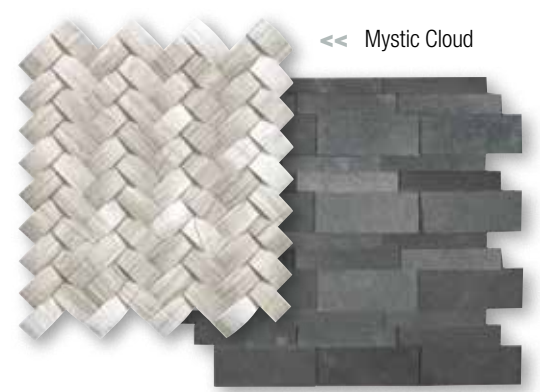

TOUCHABLETEXTURE

<< Mystic Cloud

^^ Neptune

Steal This Look
Create a rug pattern for extra special design details