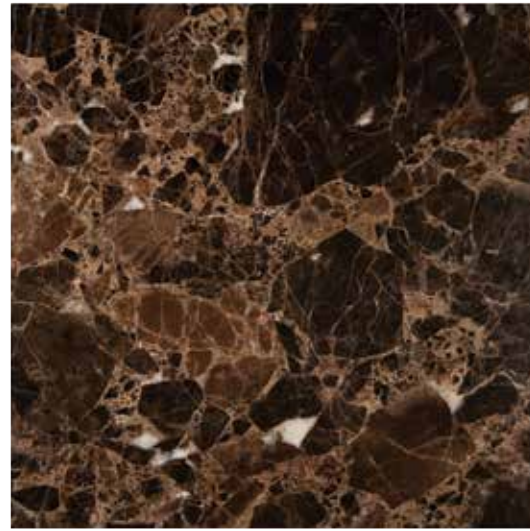

Emperador Dark

Emperador Dark*

12"x12" / 12"x24" / 18"x18"

*Emperador Dark also comes in Classic grade.