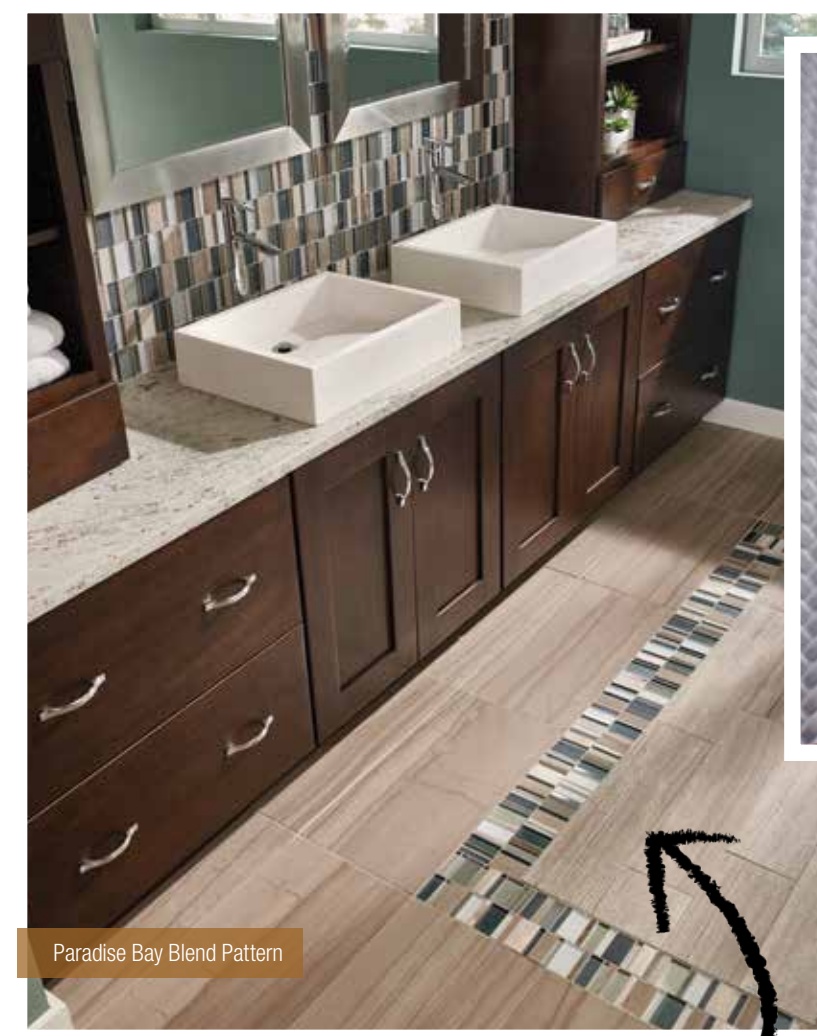

Onice Bianco
118"x59"x6mm (Polished)

Travertino Santa Caterina
118"x59"x6mm (Polished)

Zebrino Black
118"x59"x6mm (Polished)

DECORATIVE ACCENTS

Glass 177
 Metal 197
 Accents 201
 Thresholds/Sills 205

Paradise Bay Blend Pattern