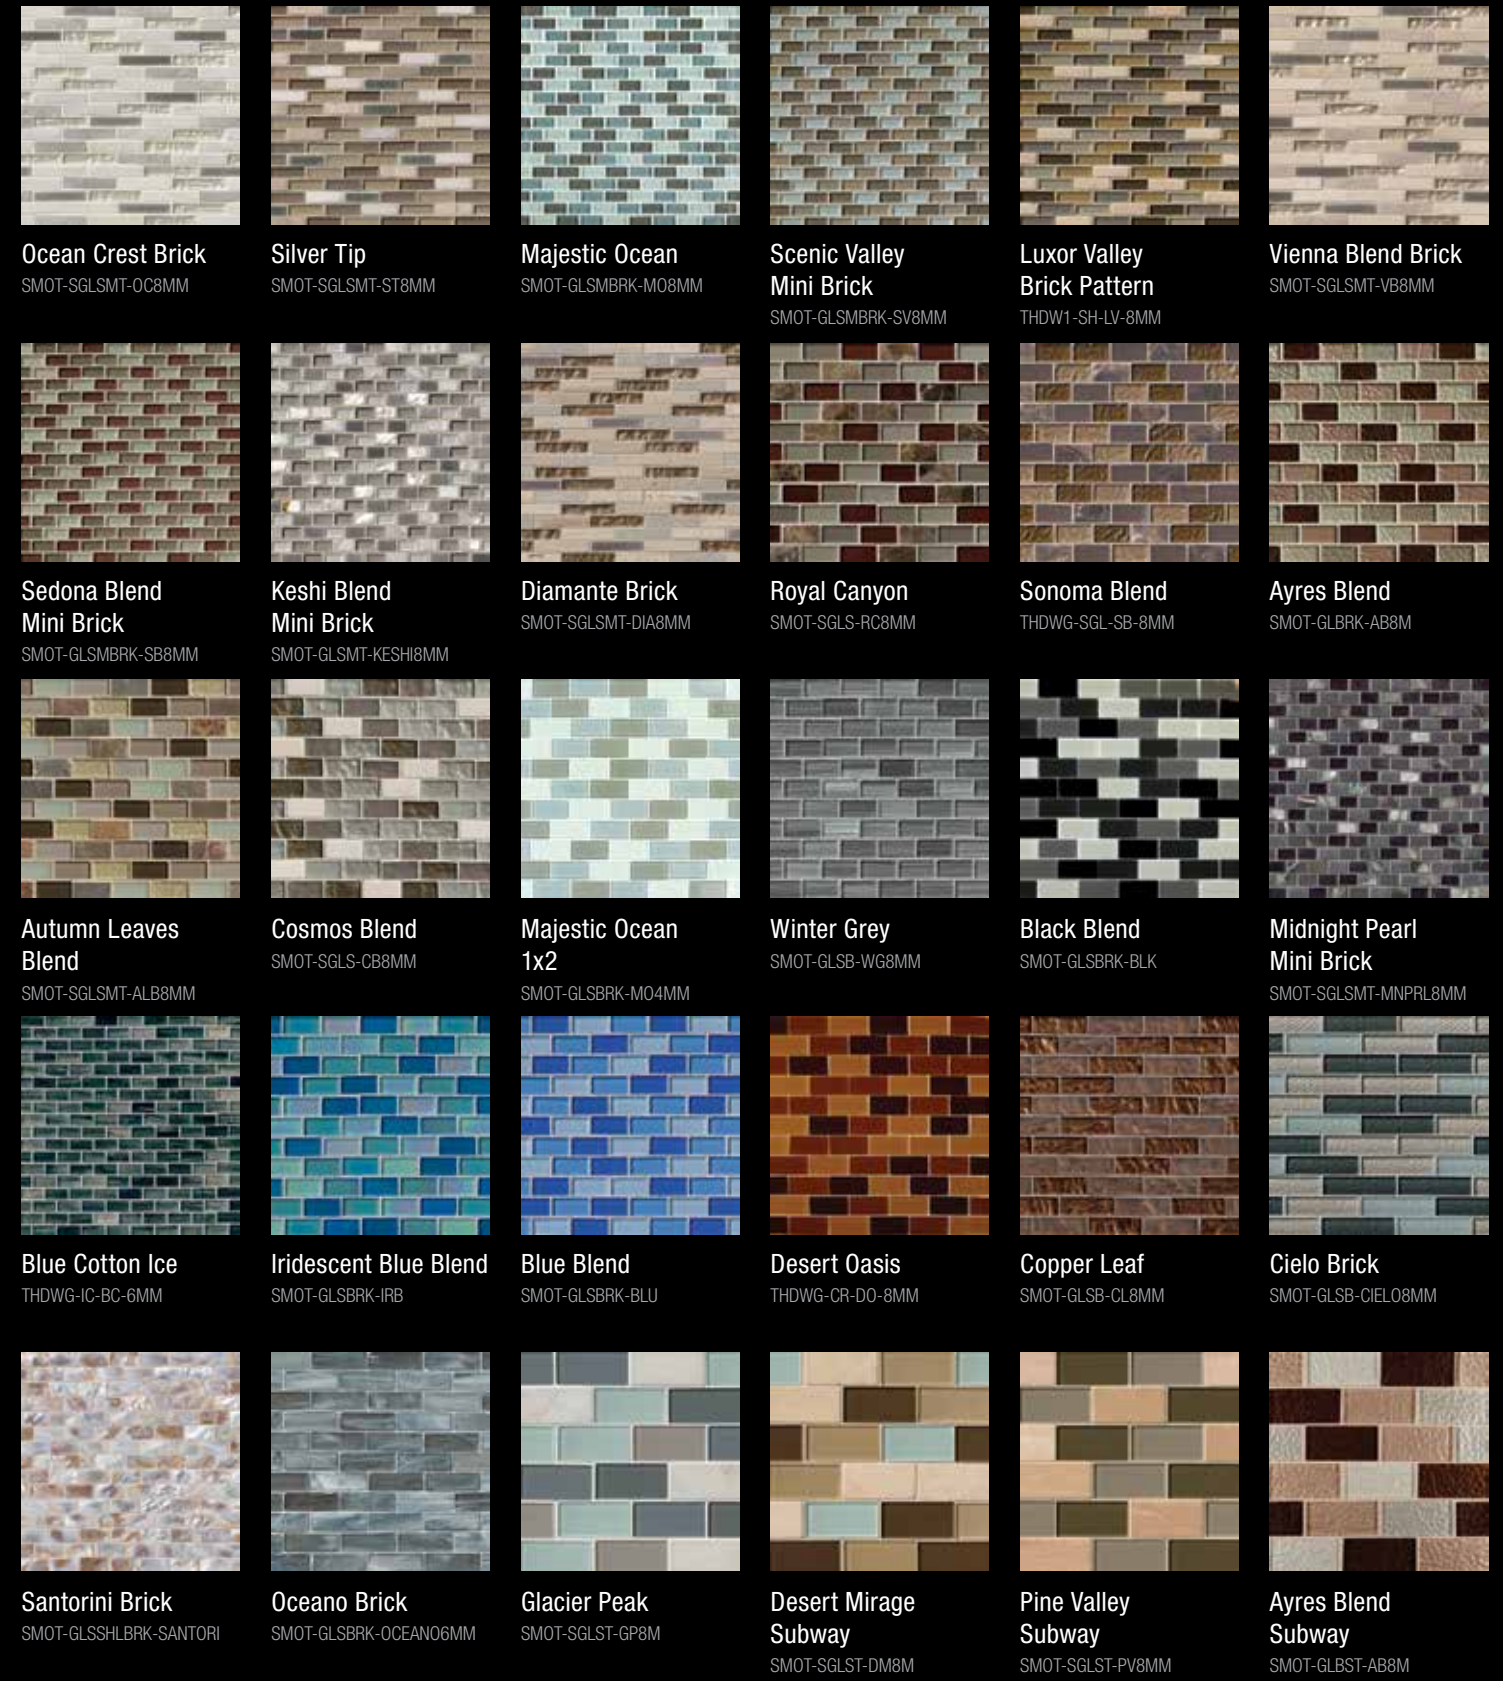

Midnight Blue Iridescent
THDWG-IR-MB-4MM

Blue Iridescent Glass
SMOT-SGLS-IBL4MM

1x1 Glass

Brick Mosaics

1x1 Glass/Stone & Glass/Metal Mix

Interlocking Mosaics

Interlocking Mosaics

Cristallo Interlocking
SMOT-SGLSIL-CRIS8MM