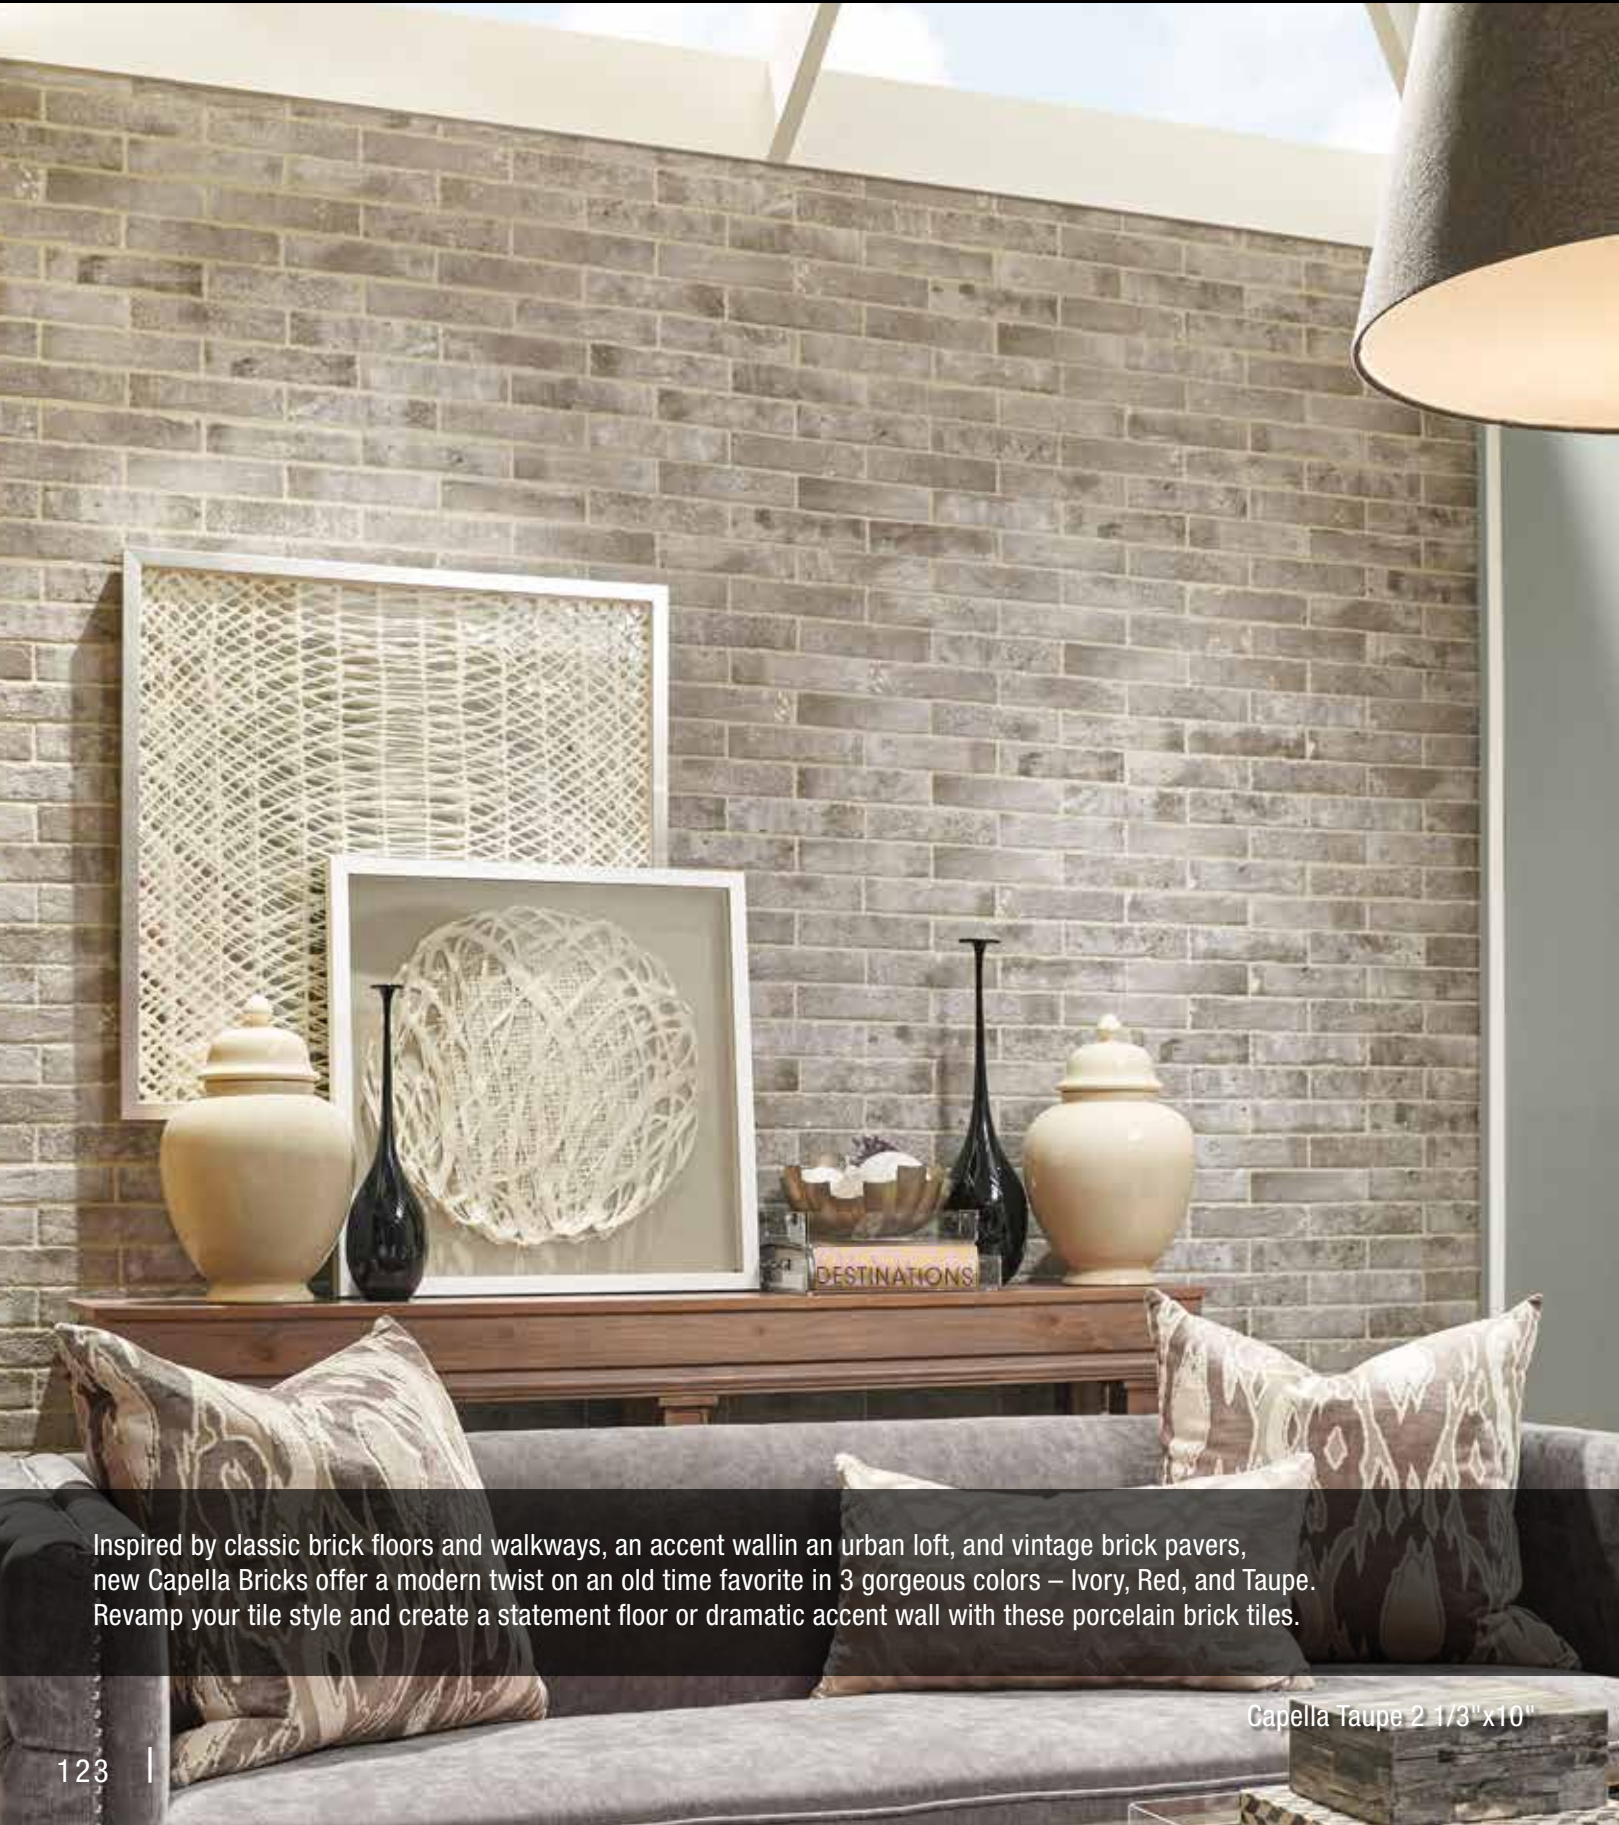

Porcelain - Brick Looks

Capella

Capella Taupe 2 1/3\"x10"

Inspired by classic brick floors and walkways, an accent wall in an urban loft, and vintage brick pavers, new Capella Bricks offer a modern twist on an old time favorite in 3 gorgeous colors – Ivory, Red, and Taupe. Revamp your tile style and create a statement floor or dramatic accent wall with these porcelain brick tiles.