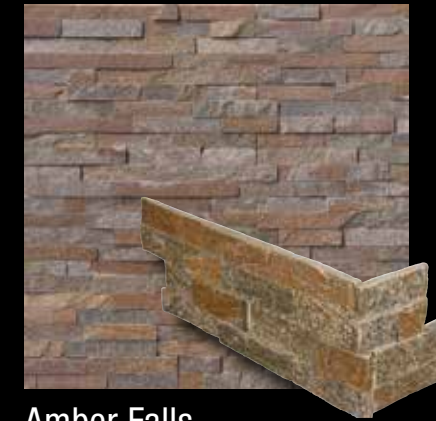

Ledger Panel
6"x24"

Alaska Gray
6"x24"
"L" Shaped Corner 6"x18"x6"

Amber Falls
6"x24"
"L" Shaped Corner 6"x18"x6"

Arctic White
6"x24"
"L" Shaped Corner 6"x18"x6"

Brown Wave 3D
6"x24"
"L" Shaped Corner 6"x18"x6"