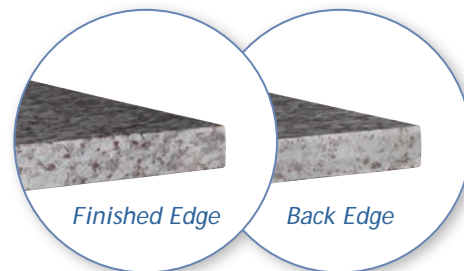

3cm Flat Edge

Standard Prefab size:
112x26