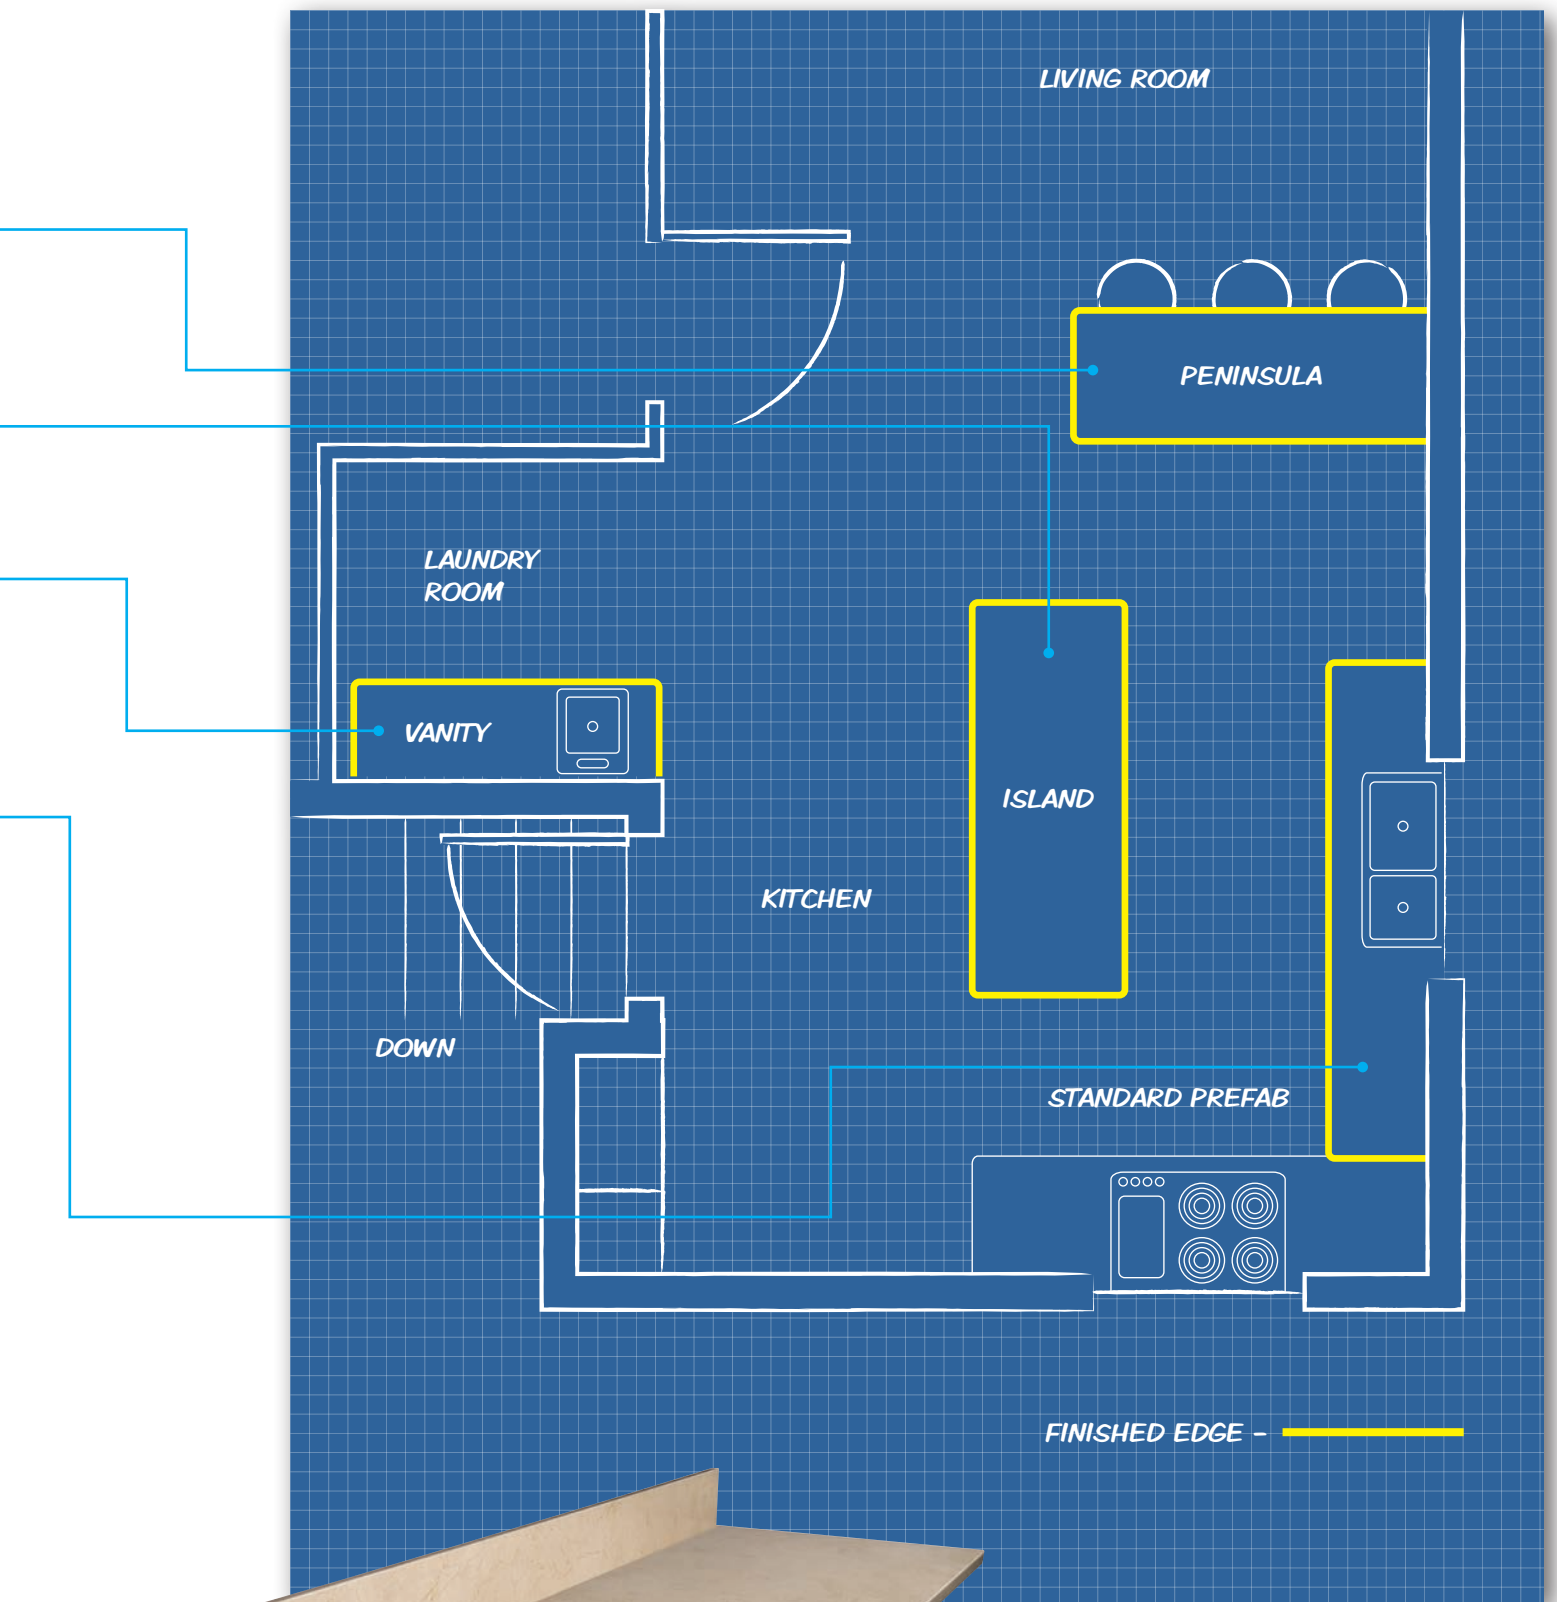

Crema MarFil prefab with back splash shown here in 2cm Laminated Flat Edge.