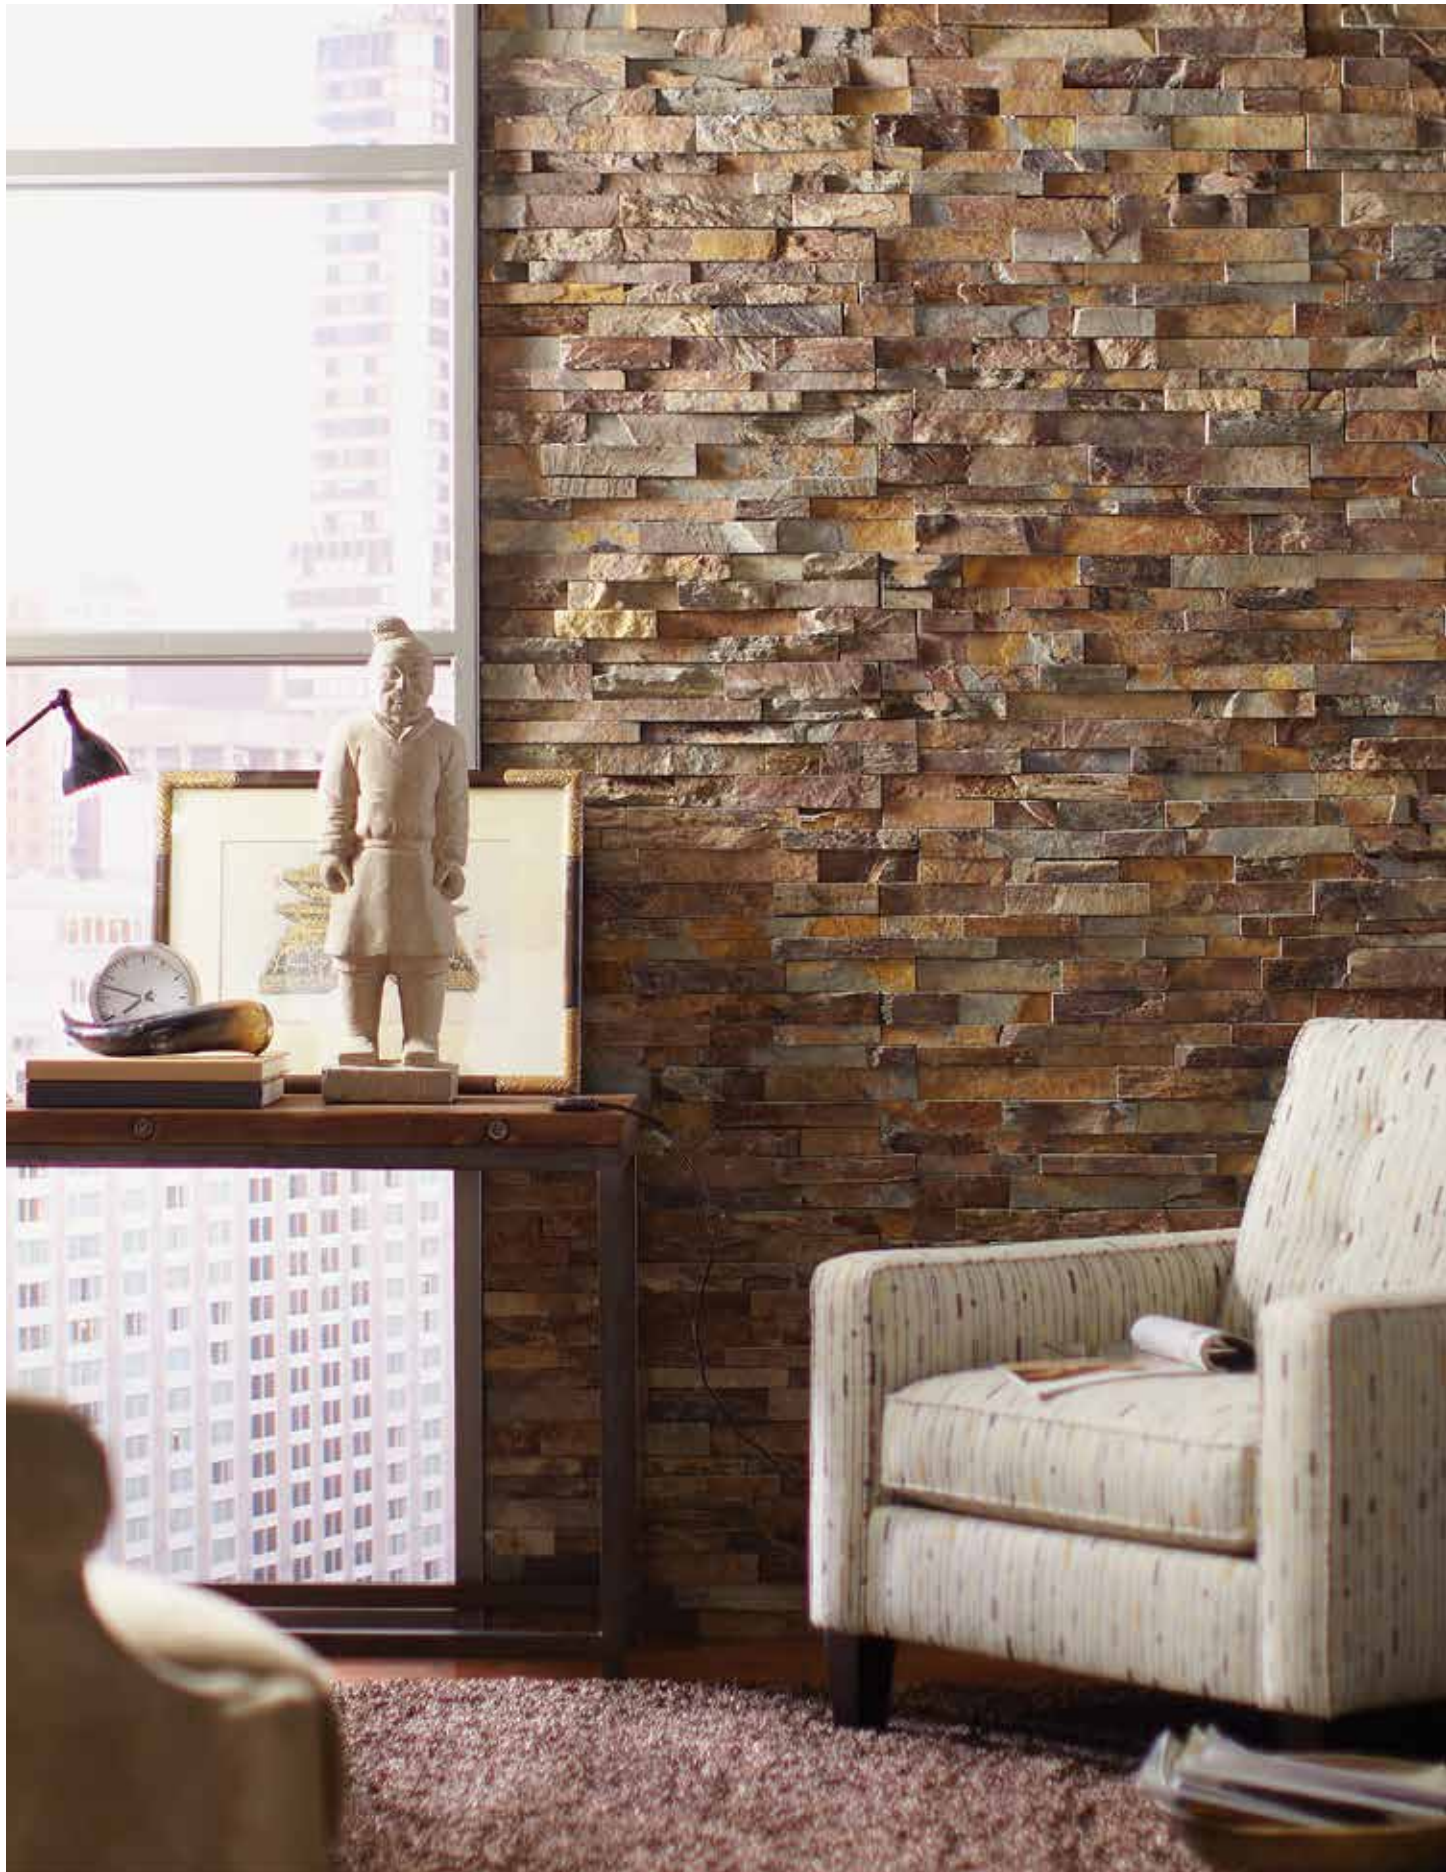

NATURAL STACKED STONE

30