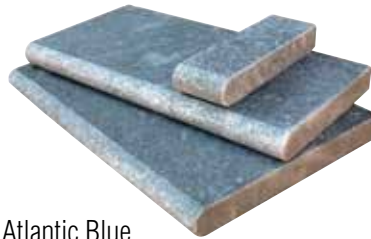

Atlantic Blue
4"x12" / 12"x24" / 16"x24"