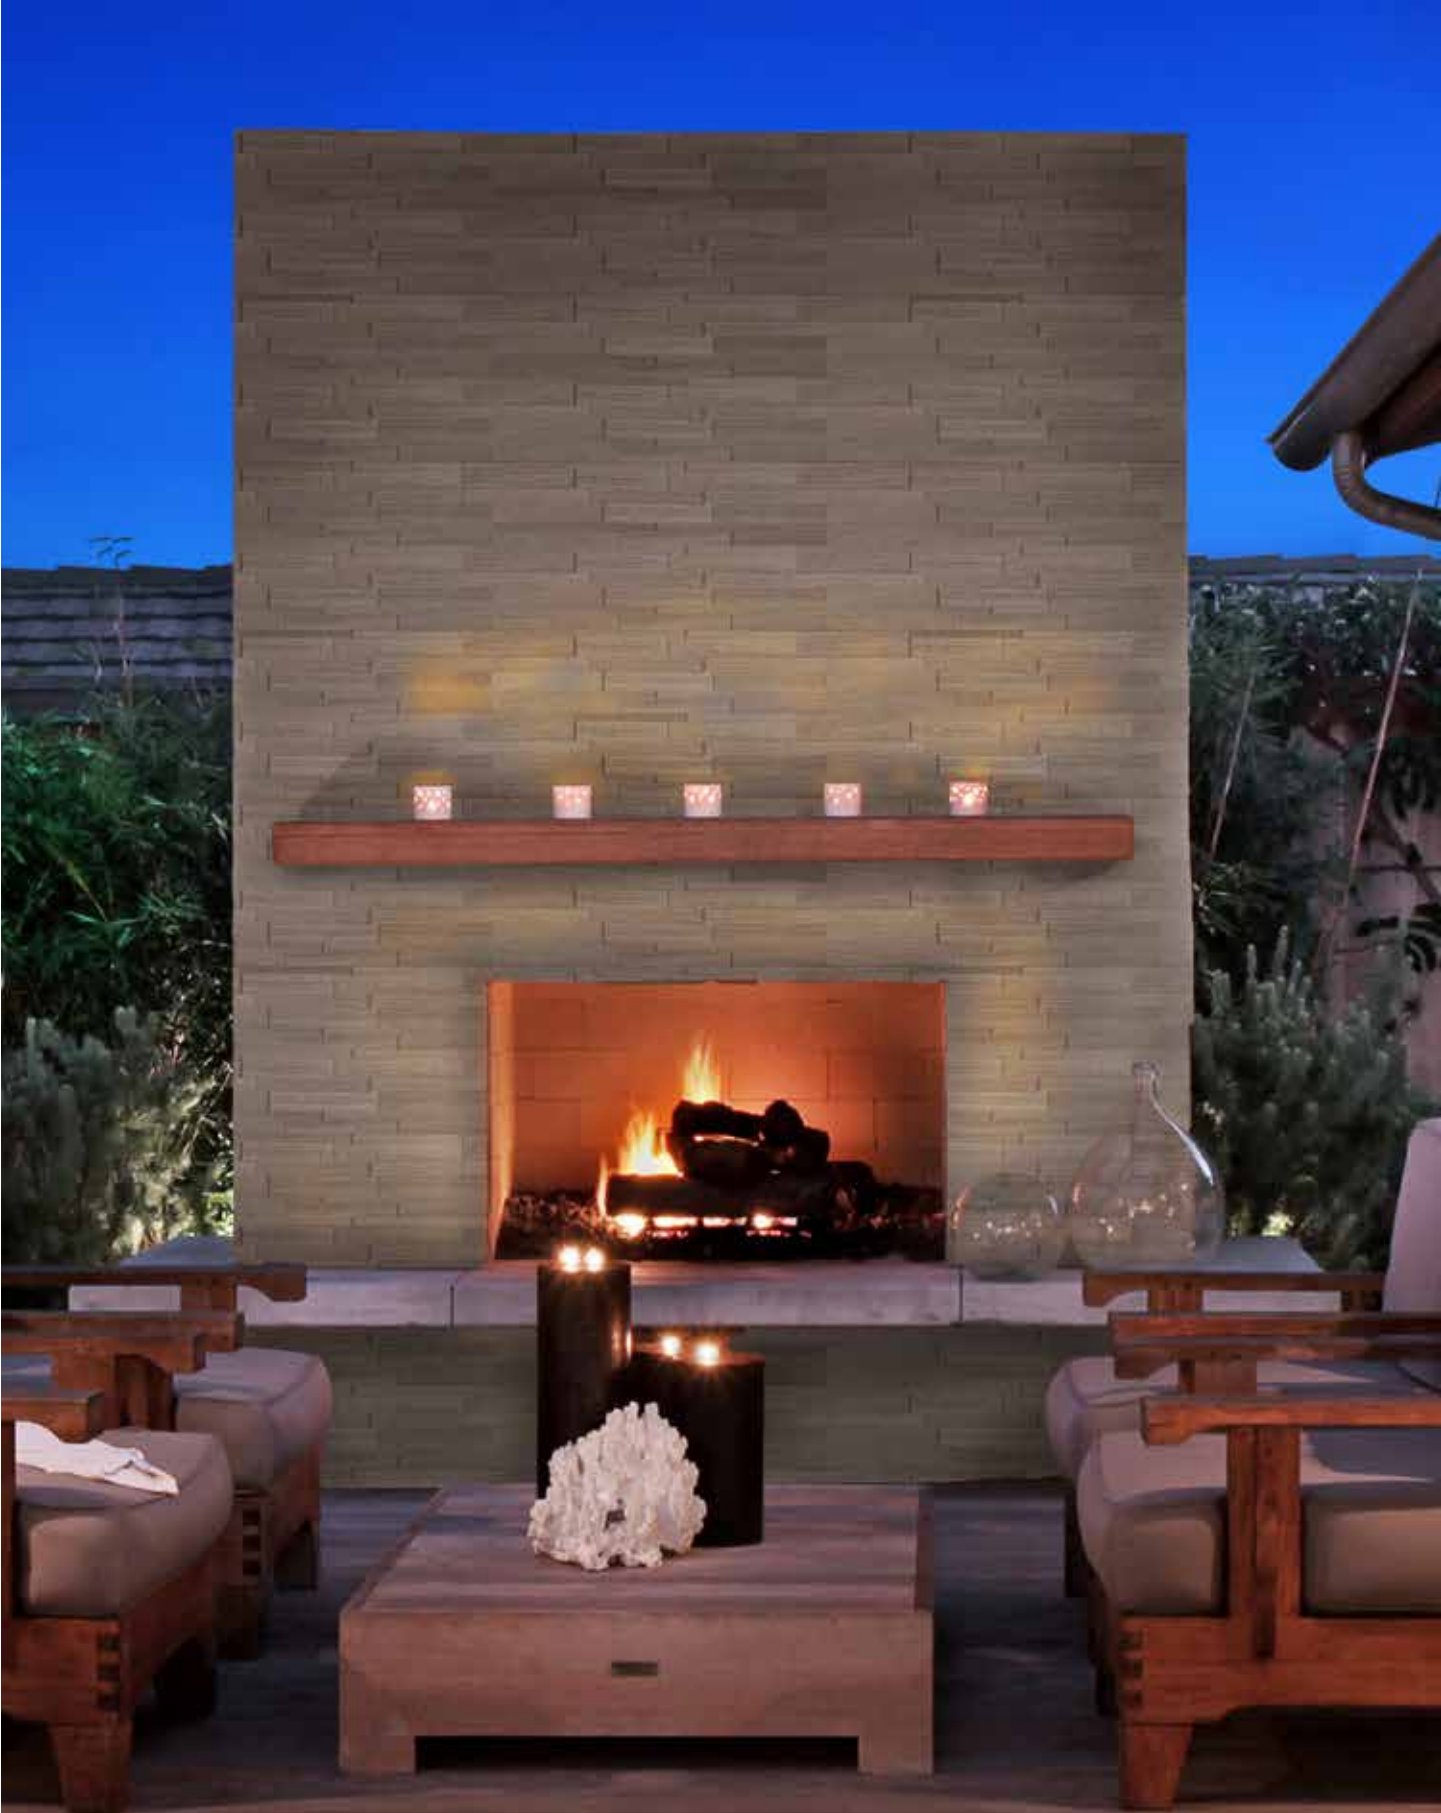

NATURALSTACKEDSTONE

18

Gray Oak