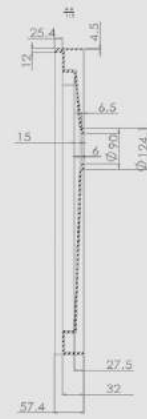

stone effect shower tray

- Self supporting
- Low profile
- Can be recessed into the floor
- Natural stone effect surface
- Light weight
- Easy installation
- Available more sizes

Model No.	Size/inch	Description	Drain Location	Unit Packing	Unit G.W (lbs)	Quantity in full container	
			L/R/C	CBM		20ft	40HQ
Centro 3535	35x35	UPC certificated SMC shower base	C	0.12	35	200	480
Centro 4831	48x32	1. Material: SMC(Sheet Molding Compound);	C	0.17	42	170	400
Centro 4836	48x36	2. Finish: Solid Surface with anti-skid design;	C	0.20	46	140	340
Centro 6032	60x32	3. Base height: 4";	C	0.20	55	140	340
Centro 6036	60x36	4. Lips(2 or 3 side) height:1";	C	0.23	65	120	300
		5. Drain device is exclusive, S.S304 drain cover included;					
		6. Warranty:Lifetime limited					

SMC SHOWER TRAY

- SMC-sheet molding compound
- Self supporting
- Light weight
- Low profile
- Easy installation
- Available more sizes
- Can be recessed into the floor

Easy Installation

Slip Resistant Texture

5 YEARS Warranty

Premium Quality

cUPC Certified

Model No.	Size/inch	Description	Drain Location L/R/C	Unit Packing CBM	Unit G.W (lbs)	Quantity in full container	
						20ft	40HQ
Messina 4832	48x32	UPC certificated SMC shower base 1. Material: SMC(Sheet Molding Compound); 2. Finish: Solid Surface with anti-skid design; 3. Base height: 4"; 4. Lips(2 or 3 side) height:1"; 5. Drain device is exclusive, SMC drain cover included; Option: upgrade into S.S. drain cover US\$8 6. Warranty:5 years;	L/R	0.17	42	170	400
Messina 4836	48x36		L/R	0.20	46	140	340
Messina 6030	60x30		L/R	0.20	51	150	350
Messina 6032	60x32		L/R	0.20	55	140	340
Messina 6034	60x34		L/R	0.22	61	130	320
Messina 6036	60x36		L/R	0.23	65	120	300