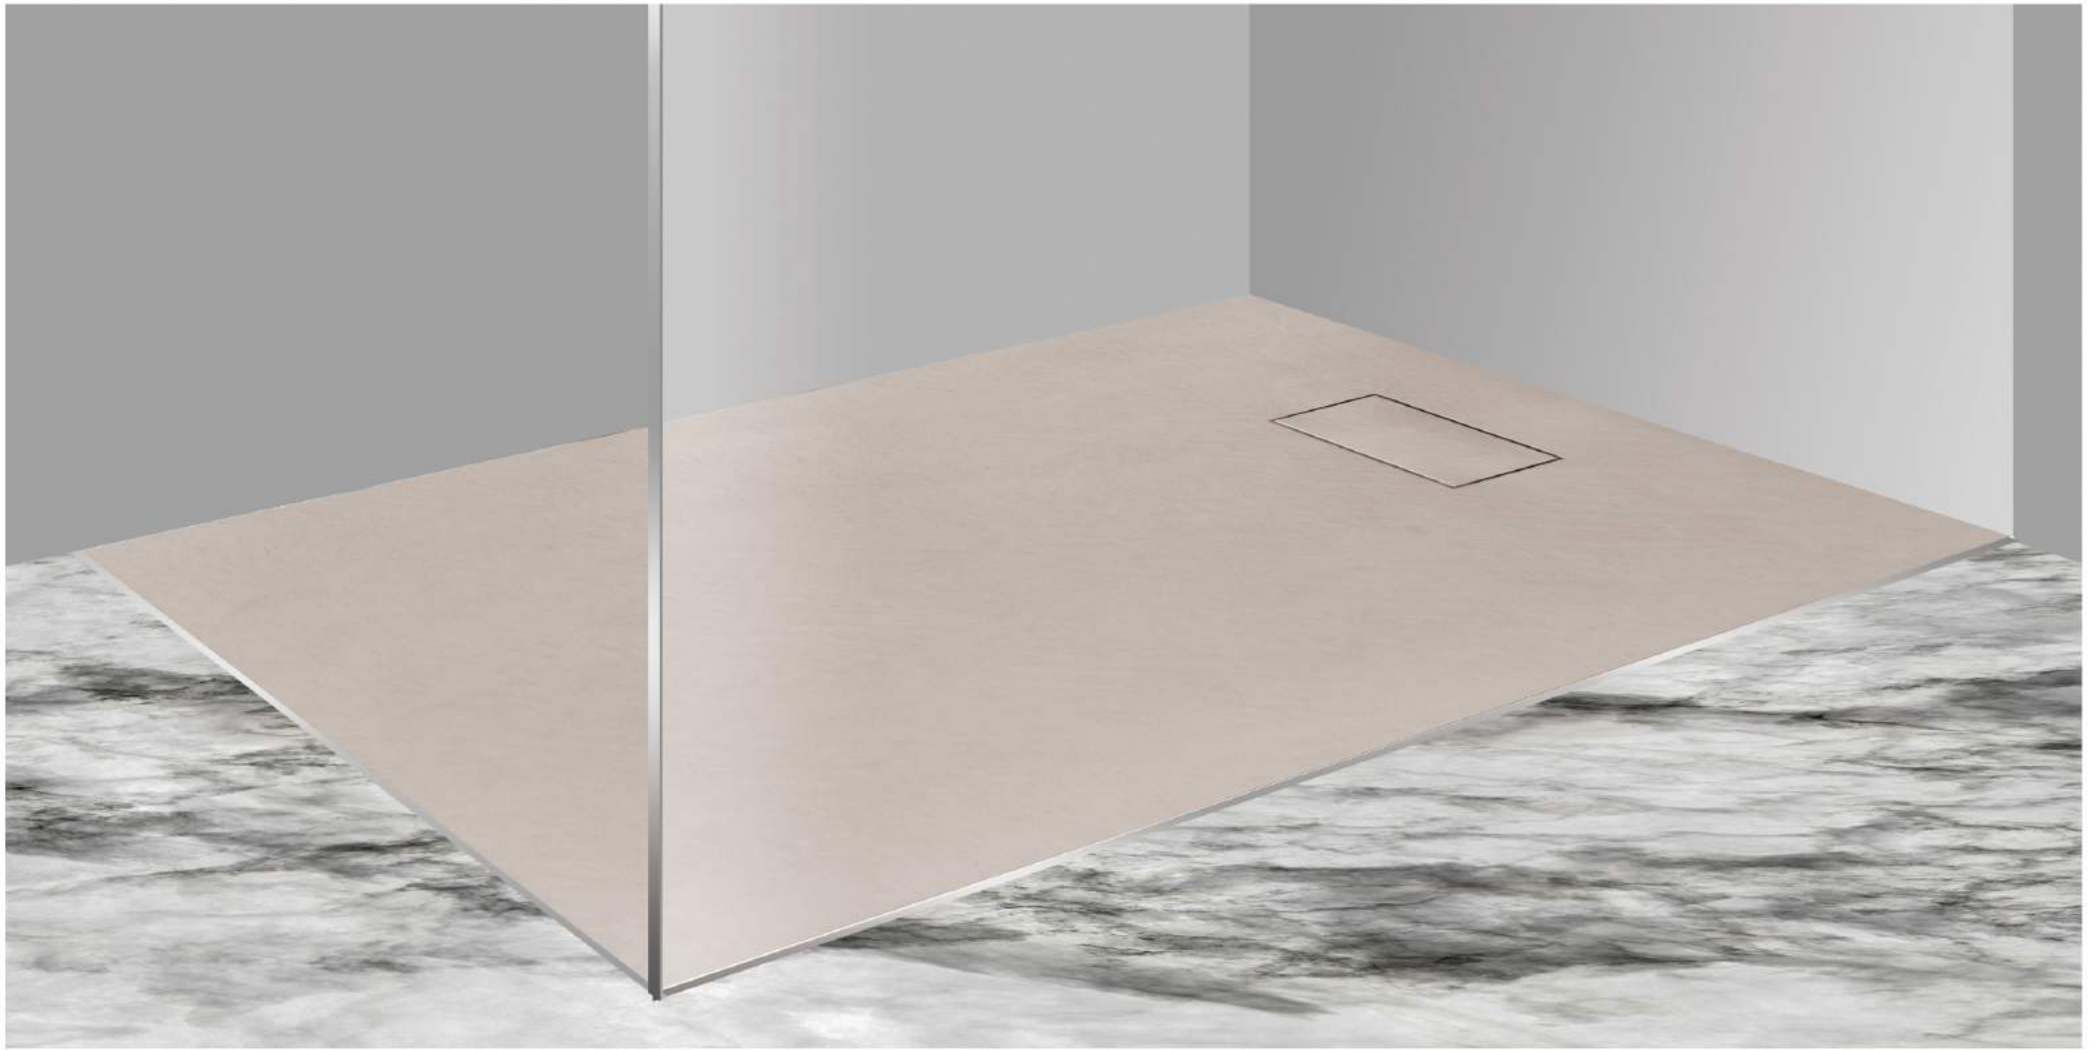

NSG Design
A Natural Stone Gallery Company

Shower Pans

natural stone

cuttable

slip resistant

NSG Design
A Natural Stone Gallery Company

Anti bacterial surface
Good thermal insulation
Chemical and stain resistant
Easy for installation
Easy to clean and maintain

stone effect shower tray

- Self supporting
- Low profile
- Can be recessed into the floor
- Natural stone effect surface
- Light weight
- Easy installation
- Available more sizes

Model No.	Size/inch	Description	Drain Location	Unit Packing	Unit G.W (lbs)	Quantity in full container	
			L/R/C	CBM		20ft	40HQ
Centro 3535	35x35	UPC certificated SMC shower base	C	0.12	35	200	480
Centro 4831	48x32	1. Material: SMC(Sheet Molding Compound);	C	0.17	42	170	400
Centro 4836	48x36	2. Finish: Solid Surface with anti-skid design;	C	0.20	46	140	340
Centro 6032	60x32	3. Base height: 4";	C	0.20	55	140	340
Centro 6036	60x36	4. Lips(2 or 3 side) height:1";	C	0.23	65	120	300
		5. Drain device is exclusive, S.S304 drain cover included;					
		6. Warranty:Lifetime limited					

SMC SHOWER TRAY

- SMC-sheet molding compound
- Self supporting
- Light weight
- Low profile
- Easy installation
- Available more sizes
- Can be recessed into the floor

Easy Installation

Slip Resistant Texture

5 YEARS Warranty

Premium Quality

cUPC Certified

Model No.	Size/inch	Description	Drain Location L/R/C	Unit Packing CBM	Unit G.W (lbs)	Quantity in full container	
						20ft	40HQ
Messina 4832	48x32	UPC certificated SMC shower base 1. Material: SMC(Sheet Molding Compound); 2. Finish: Solid Surface with anti-skid design; 3. Base height: 4"; 4. Lips(2 or 3 side) height:1"; 5. Drain device is exclusive, SMC drain cover included; Option: upgrade into S.S. drain cover US\$8 6. Warranty:5 years;	L/R	0.17	42	170	400
Messina 4836	48x36		L/R	0.20	46	140	340
Messina 6030	60x30		L/R	0.20	51	150	350
Messina 6032	60x32		L/R	0.20	55	140	340
Messina 6034	60x34		L/R	0.22	61	130	320
Messina 6036	60x36		L/R	0.23	65	120	300