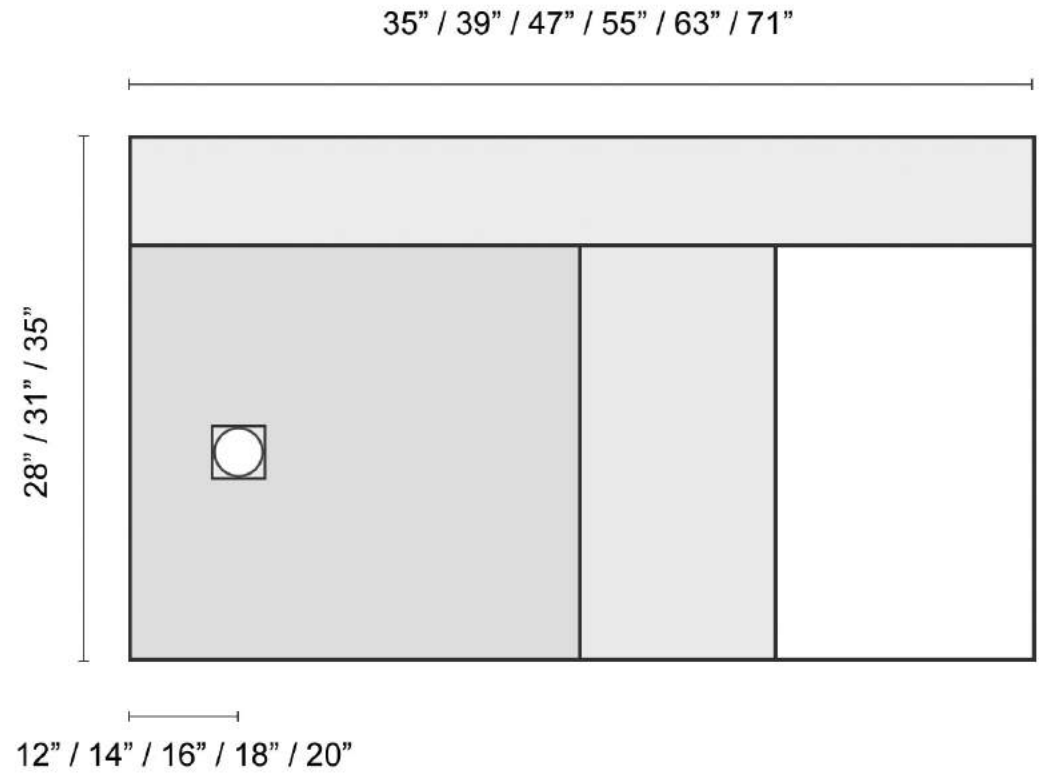

stone effect shower tray

- Self supporting
- Low profile
- Can be recessed into the floor
- Natural stone effect surface
- Light weight
- Easy installation
- Available more sizes

Model No.	Size/inch	Description	Drain Location	Unit Packing	Unit G.W (lbs)	Quantity in full container	
			L/R/C	CBM		20ft	40HQ
Centro 3535	35x35	UPC certificated SMC shower base	C	0.12	35	200	480
Centro 4831	48x32	1. Material: SMC(Sheet Molding Compound);	C	0.17	42	170	400
Centro 4836	48x36	2. Finish: Solid Surface with anti-skid design;	C	0.20	46	140	340
Centro 6032	60x32	3. Base height: 4";	C	0.20	55	140	340
Centro 6036	60x36	4. Lips(2 or 3 side) height:1";	C	0.23	65	120	300
		5. Drain device is exclusive, S.S304 drain cover included;					
		6. Warranty:Lifetime limited					

SMC SHOWER TRAY

- SMC-sheet molding compound
- Self supporting
- Light weight
- Low profile
- Easy installation
- Available more sizes
- Can be recessed into the floor

Easy Installation

Slip Resistant Texture

5 YEARS Warranty

Premium Quality

cUPC Certified

Model No.	Size/inch	Description	Drain Location L/R/C	Unit Packing CBM	Unit G.W (lbs)	Quantity in full container	
						20ft	40HQ
Messina 4832	48x32	UPC certificated SMC shower base 1. Material: SMC(Sheet Molding Compound); 2. Finish: Solid Surface with anti-skid design; 3. Base height: 4"; 4. Lips(2 or 3 side) height:1"; 5. Drain device is exclusive, SMC drain cover included; Option: upgrade into S.S. drain cover US\$8 6. Warranty:5 years;	L/R	0.17	42	170	400
Messina 4836	48x36		L/R	0.20	46	140	340
Messina 6030	60x30		L/R	0.20	51	150	350
Messina 6032	60x32		L/R	0.20	55	140	340
Messina 6034	60x34		L/R	0.22	61	130	320
Messina 6036	60x36		L/R	0.23	65	120	300