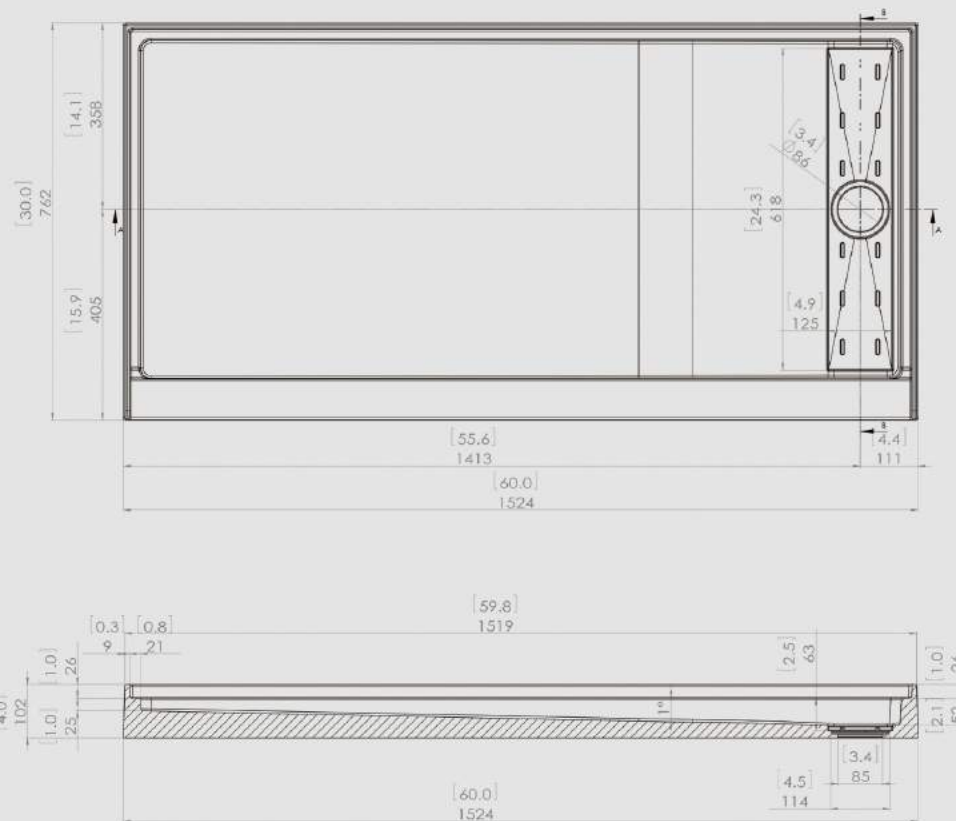

stone effect shower tray

- Self supporting
- Low profile
- Can be recessed into the floor
- Natural stone effect surface
- Light weight
- Easy installation
- Available more sizes

Model No.	Size/inch	Description	Drain Location	Unit Packing	Unit G.W (lbs)	Quantity in full container	
			L/R/C	CBM		20ft	40HQ
Centro 3535	35x35	UPC certificated SMC shower base	C	0.12	35	200	480
Centro 4831	48x32	1. Material: SMC(Sheet Molding Compound);	C	0.17	42	170	400
Centro 4836	48x36	2. Finish: Solid Surface with anti-skid design;	C	0.20	46	140	340
Centro 6032	60x32	3. Base height: 4";	C	0.20	55	140	340
Centro 6036	60x36	4. Lips(2 or 3 side) height:1";	C	0.23	65	120	300
		5. Drain device is exclusive, S.S304 drain cover included;					
		6. Warranty:Lifetime limited					

SMC SHOWER TRAY

- SMC-sheet molding compound
- Self supporting
- Light weight
- Low profile
- Easy installation
- Available more sizes
- Can be recessed into the floor

Easy Installation

Slip Resistant Texture

5 YEARS Warranty

Premium Quality

cUPC Certified

Model No.	Size/inch	Description	Drain Location L/R/C	Unit Packing CBM	Unit G.W (lbs)	Quantity in full container	
						20ft	40HQ
Messina 4832	48x32	UPC certificated SMC shower base 1. Material: SMC(Sheet Molding Compound); 2. Finish: Solid Surface with anti-skid design; 3. Base height: 4"; 4. Lips(2 or 3 side) height:1"; 5. Drain device is exclusive, SMC drain cover included; Option: upgrade into S.S. drain cover US\$8 6. Warranty:5 years;	L/R	0.17	42	170	400
Messina 4836	48x36		L/R	0.20	46	140	340
Messina 6030	60x30		L/R	0.20	51	150	350
Messina 6032	60x32		L/R	0.20	55	140	340
Messina 6034	60x34		L/R	0.22	61	130	320
Messina 6036	60x36		L/R	0.23	65	120	300