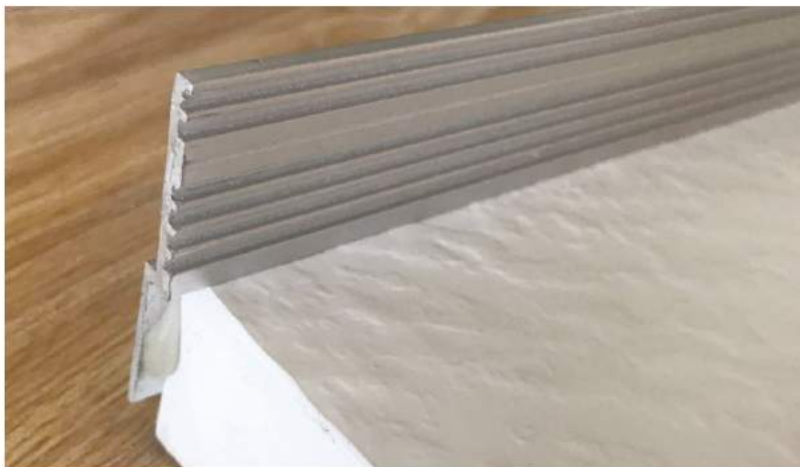

NSG Design
A Natural Stone Gallery Company

Shower Pans

natural stone

cuttable

slip resistant

NSG Design
A Natural Stone Gallery Company

Anti bacterial surface
Good thermal insulation
Chemical and stain resistant
Easy for installation
Easy to clean and maintain

stone effect shower tray

- Self supporting
- Low profile
- Can be recessed into the floor
- Natural stone effect surface
- Light weight
- Easy installation
- Available more sizes

Model No.	Size/inch	Description	Drain Location	Unit Packing	Unit G.W (lbs)	Quantity in full container	
			L/R/C	CBM		20ft	40HQ
Centro 3535	35x35	UPC certificated SMC shower base	C	0.12	35	200	480
Centro 4831	48x32	1. Material: SMC(Sheet Molding Compound);	C	0.17	42	170	400
Centro 4836	48x36	2. Finish: Solid Surface with anti-skid design;	C	0.20	46	140	340
Centro 6032	60x32	3. Base height: 4";	C	0.20	55	140	340
Centro 6036	60x36	4. Lips(2 or 3 side) height:1";	C	0.23	65	120	300
		5. Drain device is exclusive, S.S304 drain cover included;					
		6. Warranty:Lifetime limited					

SMC SHOWER TRAY

- SMC-sheet molding compound
- Self supporting
- Light weight
- Low profile
- Easy installation
- Available more sizes
- Can be recessed into the floor

Easy Installation

Slip Resistant Texture

5 YEARS Warranty

Premium Quality

cUPC Certified

Model No.	Size/inch	Description	Drain Location L/R/C	Unit Packing CBM	Unit G.W (lbs)	Quantity in full container	
						20ft	40HQ
Messina 4832	48x32	UPC certificated SMC shower base 1. Material: SMC(Sheet Molding Compound); 2. Finish: Solid Surface with anti-skid design; 3. Base height: 4"; 4. Lips(2 or 3 side) height:1"; 5. Drain device is exclusive, SMC drain cover included; Option: upgrade into S.S. drain cover US\$8 6. Warranty:5 years;	L/R	0.17	42	170	400
Messina 4836	48x36		L/R	0.20	46	140	340
Messina 6030	60x30		L/R	0.20	51	150	350
Messina 6032	60x32		L/R	0.20	55	140	340
Messina 6034	60x34		L/R	0.22	61	130	320
Messina 6036	60x36		L/R	0.23	65	120	300