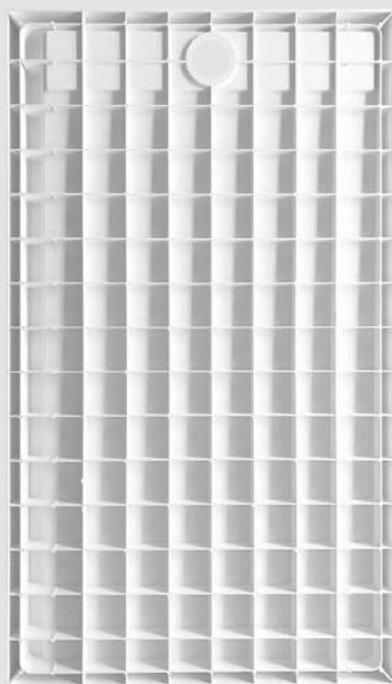

NSG Design
A Natural Stone Gallery Company

Shower Pans

natural stone

cuttable

slip resistant

NSG Design
A Natural Stone Gallery Company

Anti bacterial surface
Good thermal insulation
Chemical and stain resistant
Easy for installation
Easy to clean and maintain

stone effect shower tray

- Self supporting
- Low profile
- Can be recessed into the floor
- Natural stone effect surface
- Light weight
- Easy installation
- Available more sizes

Model No.	Size/inch	Description	Drain Location	Unit Packing	Unit G.W (lbs)	Quantity in full container	
			L/R/C	CBM		20ft	40HQ
Centro 3535	35x35	UPC certificated SMC shower base	C	0.12	35	200	480
Centro 4831	48x32	1. Material: SMC(Sheet Molding Compound);	C	0.17	42	170	400
Centro 4836	48x36	2. Finish: Solid Surface with anti-skid design;	C	0.20	46	140	340
Centro 6032	60x32	3. Base height: 4";	C	0.20	55	140	340
Centro 6036	60x36	4. Lips(2 or 3 side) height:1";	C	0.23	65	120	300
		5. Drain device is exclusive, S.S304 drain cover included;					
		6. Warranty:Lifetime limited					

SMC SHOWER TRAY

- SMC-sheet molding compound
- Self supporting
- Light weight
- Low profile
- Easy installation
- Available more sizes
- Can be recessed into the floor

Easy Installation

Slip Resistant Texture

5 YEARS Warranty

Premium Quality

cUPC Certified

Model No.	Size/inch	Description	Drain Location L/R/C	Unit Packing CBM	Unit G.W (lbs)	Quantity in full container	
						20ft	40HQ
Messina 4832	48x32	UPC certificated SMC shower base 1. Material: SMC(Sheet Molding Compound); 2. Finish: Solid Surface with anti-skid design; 3. Base height: 4"; 4. Lips(2 or 3 side) height:1"; 5. Drain device is exclusive, SMC drain cover included; Option: upgrade into S.S. drain cover US\$8 6. Warranty:5 years;	L/R	0.17	42	170	400
Messina 4836	48x36		L/R	0.20	46	140	340
Messina 6030	60x30		L/R	0.20	51	150	350
Messina 6032	60x32		L/R	0.20	55	140	340
Messina 6034	60x34		L/R	0.22	61	130	320
Messina 6036	60x36		L/R	0.23	65	120	300