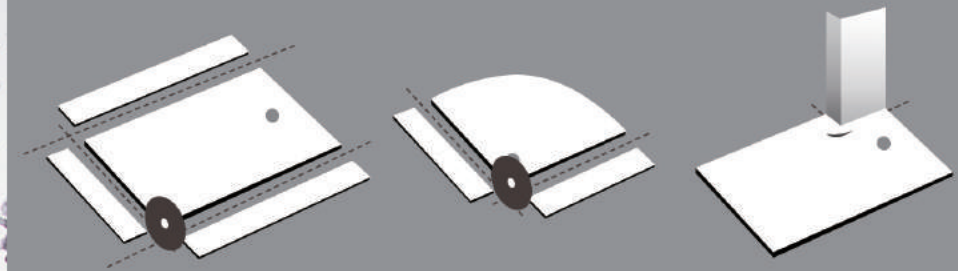

natural stone

cuttable

slip resistant