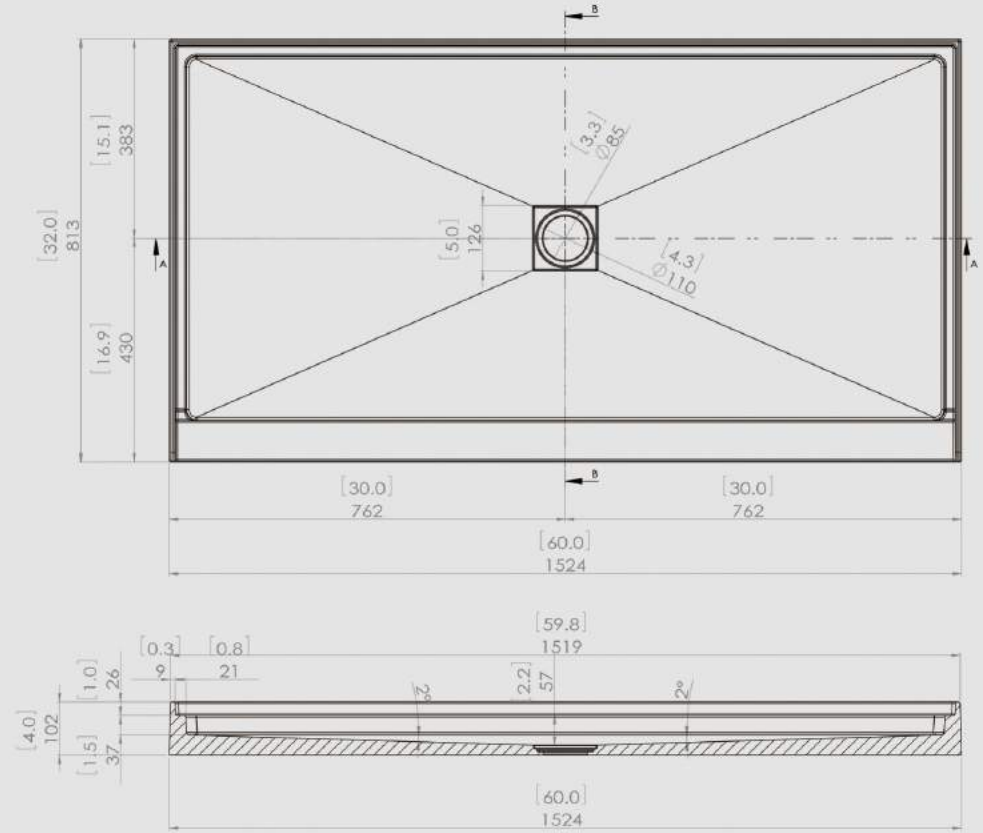

stone effect shower tray

- Self supporting
- Low profile
- Can be recessed into the floor
- Natural stone effect surface
- Light weight
- Easy installation
- Available more sizes

Model No.	Size/inch	Description	Drain Location	Unit Packing	Unit G.W (lbs)	Quantity in full container	
			L/R/C	CBM		20ft	40HQ
Centro 3535	35x35	UPC certificated SMC shower base	C	0.12	35	200	480
Centro 4831	48x32	1. Material: SMC(Sheet Molding Compound);	C	0.17	42	170	400
Centro 4836	48x36	2. Finish: Solid Surface with anti-skid design;	C	0.20	46	140	340
Centro 6032	60x32	3. Base height: 4";	C	0.20	55	140	340
Centro 6036	60x36	4. Lips(2 or 3 side) height:1";	C	0.23	65	120	300
		5. Drain device is exclusive, S.S304 drain cover included;					
		6. Warranty:Lifetime limited					

SMC SHOWER TRAY

- SMC-sheet molding compound
- Self supporting
- Light weight
- Low profile
- Easy installation
- Available more sizes
- Can be recessed into the floor

Easy Installation

Slip Resistant Texture

5 YEARS Warranty

Premium Quality

cUPC Certified

Model No.	Size/inch	Description	Drain Location L/R/C	Unit Packing CBM	Unit G.W (lbs)	Quantity in full container	
						20ft	40HQ
Messina 4832	48x32	UPC certificated SMC shower base 1. Material: SMC(Sheet Molding Compound); 2. Finish: Solid Surface with anti-skid design; 3. Base height: 4"; 4. Lips(2 or 3 side) height:1"; 5. Drain device is exclusive, SMC drain cover included; Option: upgrade into S.S. drain cover US\$8 6. Warranty:5 years;	L/R	0.17	42	170	400
Messina 4836	48x36		L/R	0.20	46	140	340
Messina 6030	60x30		L/R	0.20	51	150	350
Messina 6032	60x32		L/R	0.20	55	140	340
Messina 6034	60x34		L/R	0.22	61	130	320
Messina 6036	60x36		L/R	0.23	65	120	300