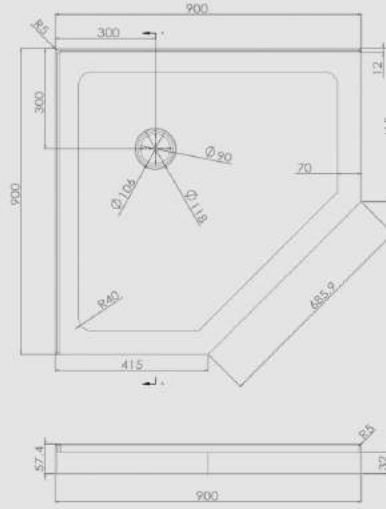

stone effect shower tray

- Self supporting
- Low profile
- Can be recessed into the floor
- Natural stone effect surface
- Light weight
- Easy installation
- Available more sizes

Model No.	Size/inch	Description	Drain Location	Unit Packing	Unit G.W (lbs)	Quantity in full container	
			L/R/C	CBM		20ft	40HQ
Centro 3535	35x35	UPC certificated SMC shower base	C	0.12	35	200	480
Centro 4831	48x32	1. Material: SMC(Sheet Molding Compound);	C	0.17	42	170	400
Centro 4836	48x36	2. Finish: Solid Surface with anti-skid design;	C	0.20	46	140	340
Centro 6032	60x32	3. Base height: 4";	C	0.20	55	140	340
Centro 6036	60x36	4. Lips(2 or 3 side) height:1";	C	0.23	65	120	300
		5. Drain device is exclusive, S.S304 drain cover included;					
		6. Warranty:Lifetime limited					

SMC SHOWER TRAY

- SMC-sheet molding compound
- Self supporting
- Light weight
- Low profile
- Easy installation
- Available more sizes
- Can be recessed into the floor

Easy Installation

Slip Resistant Texture

5 YEARS Warranty

Premium Quality

cUPC Certified

Model No.	Size/inch	Description	Drain Location L/R/C	Unit Packing CBM	Unit G.W (lbs)	Quantity in full container	
						20ft	40HQ
Messina 4832	48x32	UPC certificated SMC shower base 1. Material: SMC(Sheet Molding Compound); 2. Finish: Solid Surface with anti-skid design; 3. Base height: 4"; 4. Lips(2 or 3 side) height:1"; 5. Drain device is exclusive, SMC drain cover included; Option: upgrade into S.S. drain cover US\$8 6. Warranty:5 years;	L/R	0.17	42	170	400
Messina 4836	48x36		L/R	0.20	46	140	340
Messina 6030	60x30		L/R	0.20	51	150	350
Messina 6032	60x32		L/R	0.20	55	140	340
Messina 6034	60x34		L/R	0.22	61	130	320
Messina 6036	60x36		L/R	0.23	65	120	300