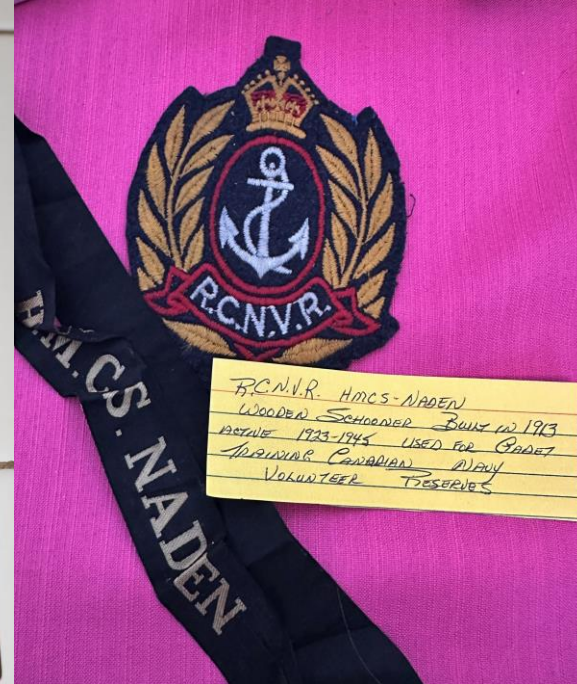

ESTATE SALE

✓ COLLECTIBLE COINS (CON'T)

- ✓ 2014 - 20 for 20 Goose (2 coins)
- ✓ 2014 - 20 for 20 Bobcat (2 coins)
- ✓ 1964 PL Set
- ✓ 1964 Silver Dollar
- ✓ 1974 Silver Dolla
- ✓ 2019 - *3 Juno Silver Coin
- ✓ 2019 Uncirculated D-Day Set
- ✓ 2 x 1975 Silver Dollar
- ✓ 1973 Silver Dollar
- ✓ 1978 Silver Dollar
- ✓ 1984 Silver Dollar
- ✓ 2001 Poof Dime
- ✓ 2020 Birthday Set
- ✓ 2005 - 60th Anniversary VE Day Set
- ✓ 2000 Millennium 25 cent Set
- ✓ 2 x 1999 Millennium 25 cent Set
- ✓ 1965 Silver Dollar
- ✓ 1971 Silver Dollar
- ✓ \$5 M+1 Olympic Coin
- ✓ \$10 M+1 Olympic Coin
- ✓ 3 x 2012 - 20 for 20 Polar Bear
- ✓ Bag of 4 Silver Dollars
- ✓ Bag of 4 Silver Dollars
- ✓ Bag of 20 Silver 50 cents

Victory Nurse Jack

Paulsleys ALL SEASONAL

Tom Thomson Great Art Products
A Fine Embroider Embroider for Needle Embroider

Radio Shack
Talking LCD/Digital Watch
Price: \$3.99

Hand Made in USA
100% Cotton

CANADA HIGH
VALUE USED
\$5.00