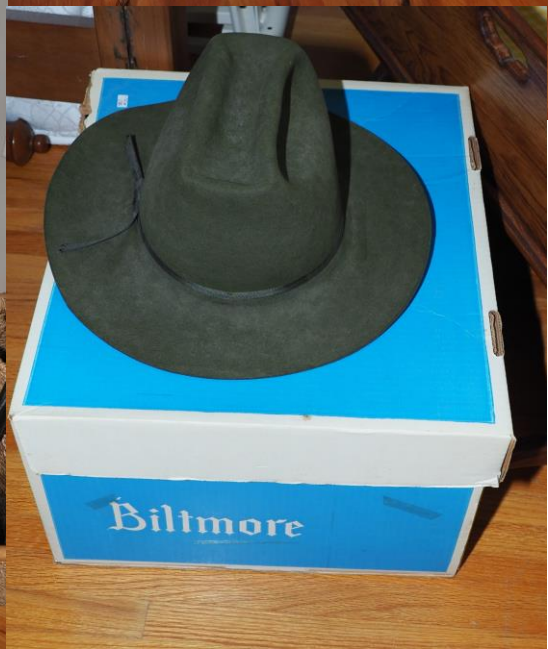

LIMOGES ELITE

- 10 - Tea cups and 10 saucers
- 11 - Small soup and saucers
- 10 - Demitasse
- 10 - Salad plates
- 10 - Large dinner plates
- 5 - Small dinner plates
- 10 - Bread and butter plates

LIMOGES ELITE

- 10 - Tea cups and 10 saucers
- 11 - Small soup and saucers
- 10 - Demitasse
- 10 - Salad plates
- 10 - Large dinner plates
- 5 - Small dinner plates
- 10 - Bread and butter plates

G. L. SCRIMSHAW

G. L. Scrimshaw

"Days Gone By"
by / par Glen C. Scrimshaw

BIG MARBLE
seedless cucumbers

ALWAYS GROWING

SAFETY
3000

LEATEAU LE MENH

TOSS

BLACK & DECKER
TOASTER

ZELLERS
PAPER TOWELS/ESSUIE-TOILE
RECOATED/IMPRIME
100
100033