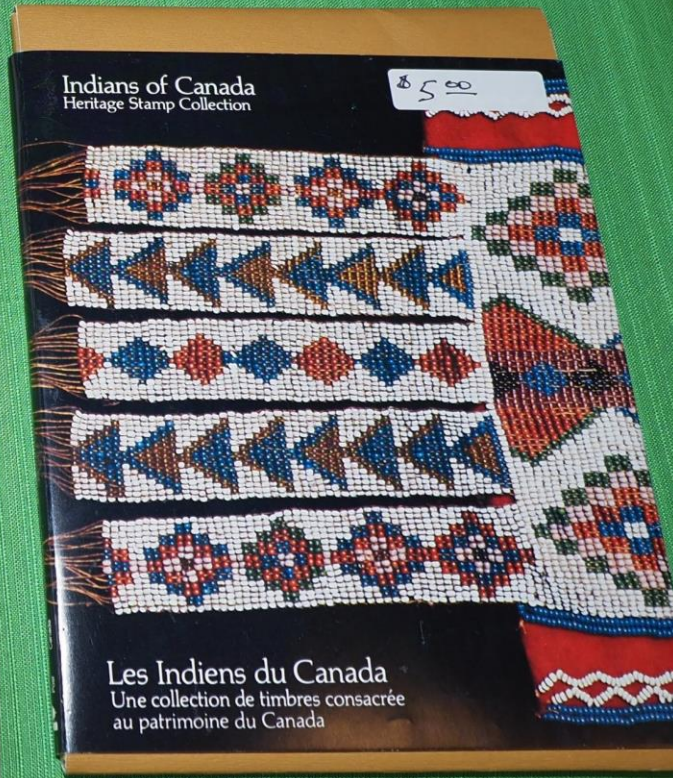

CANADA MINT
FACE $50.00 +
$20.00