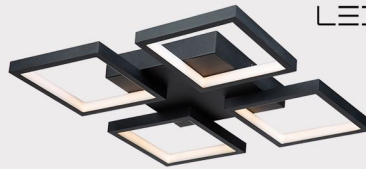

LED

AC6662BK
 20"D. x 20"BH.
 55W LED
\$279

LED

AC7637BK
 9.5"D. x 7"BH.
 15W LED
\$79

LED

AC7629BK
 18.5"L. x 18.5"W. x 2.5"H.
 24W LED
\$279

LED

AC7624BK
 32"D. x 45"BH.
 54W LED **\$289**