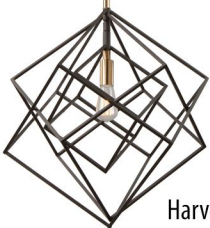

GLASS CLOSE UP
(OPEN BOTTOM)

Available in
Black with Polished Nickel (PN) or
Black with Harvest Brass

Harvest Brass

AC11111
(or AC11111PN)
16"D. x 17"BH.
1 x 60 W.M.
\$299

Polished Nickel

AC11114PN
(or AC11114)
24"D. x 26"BH.
4 x 60 W.M. **\$599**