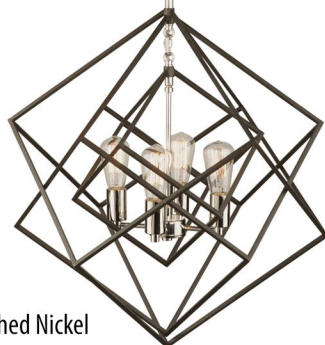

Polished Nickel

AC11114PN
(or AC11114)
24"D. x 26"BH.
4 x 60 W.M. **$599**