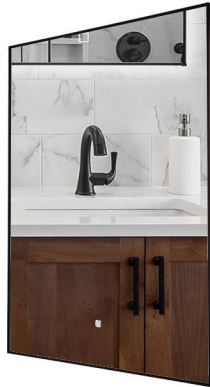

AM352 | 23.5"L x 31.5"H x 1.5"EXT.
Rectangular- Brushed Brass | LED
$299