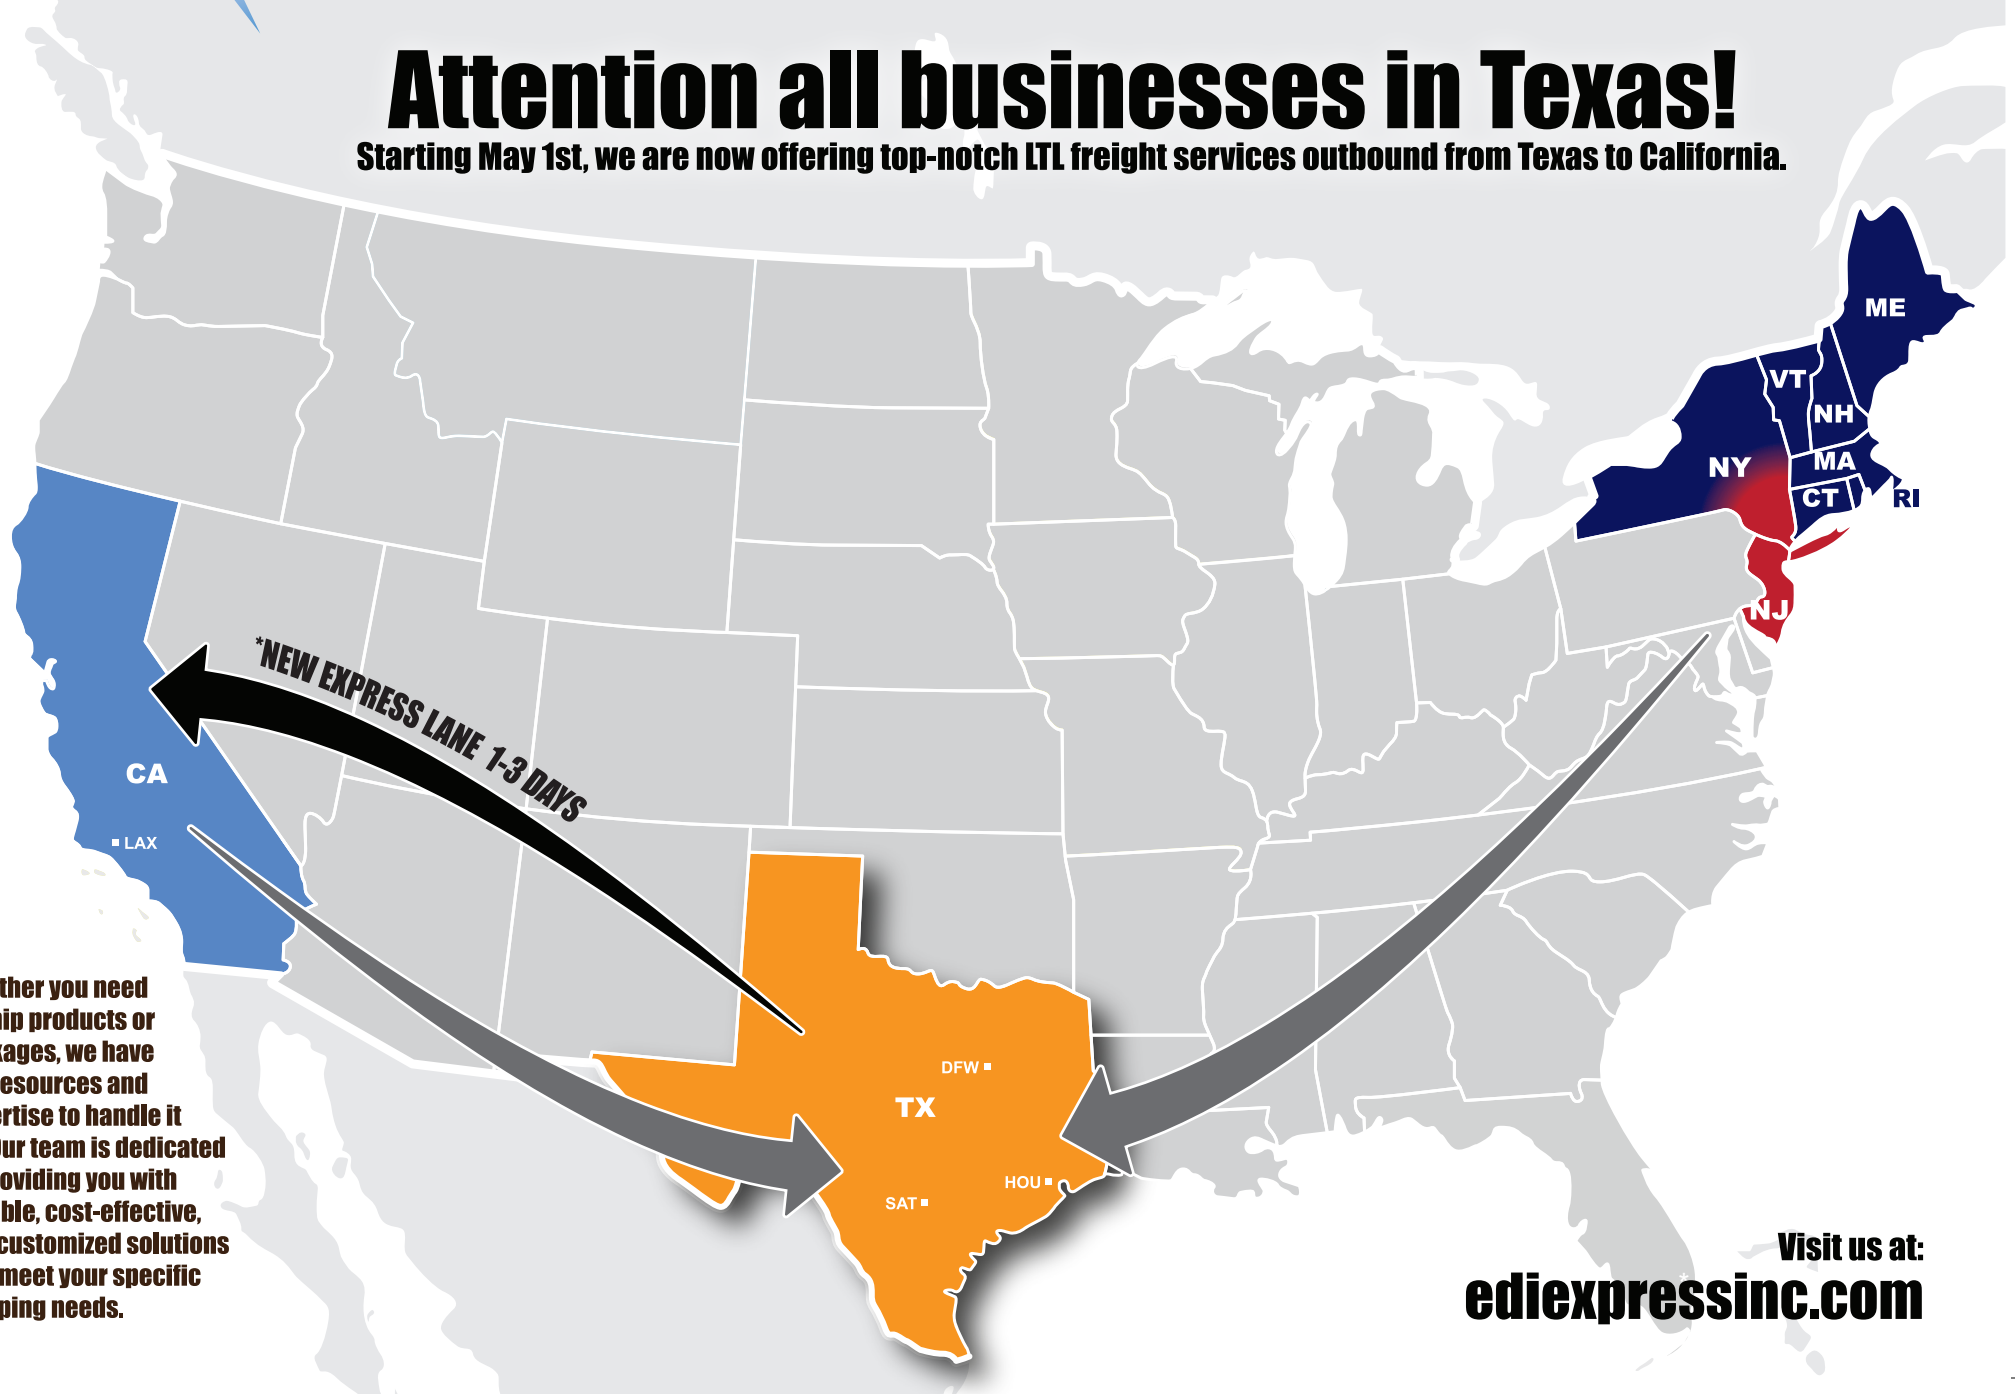

# Attention all businesses in Texas!

Starting May 1st, we are now offering top-notch LTL freight services outbound from Texas to California.

Whether you need to ship products or packages, we have the resources and expertise to handle it all. Our team is dedicated to providing you with reliable, cost-effective, and customized solutions that meet your specific shipping needs.