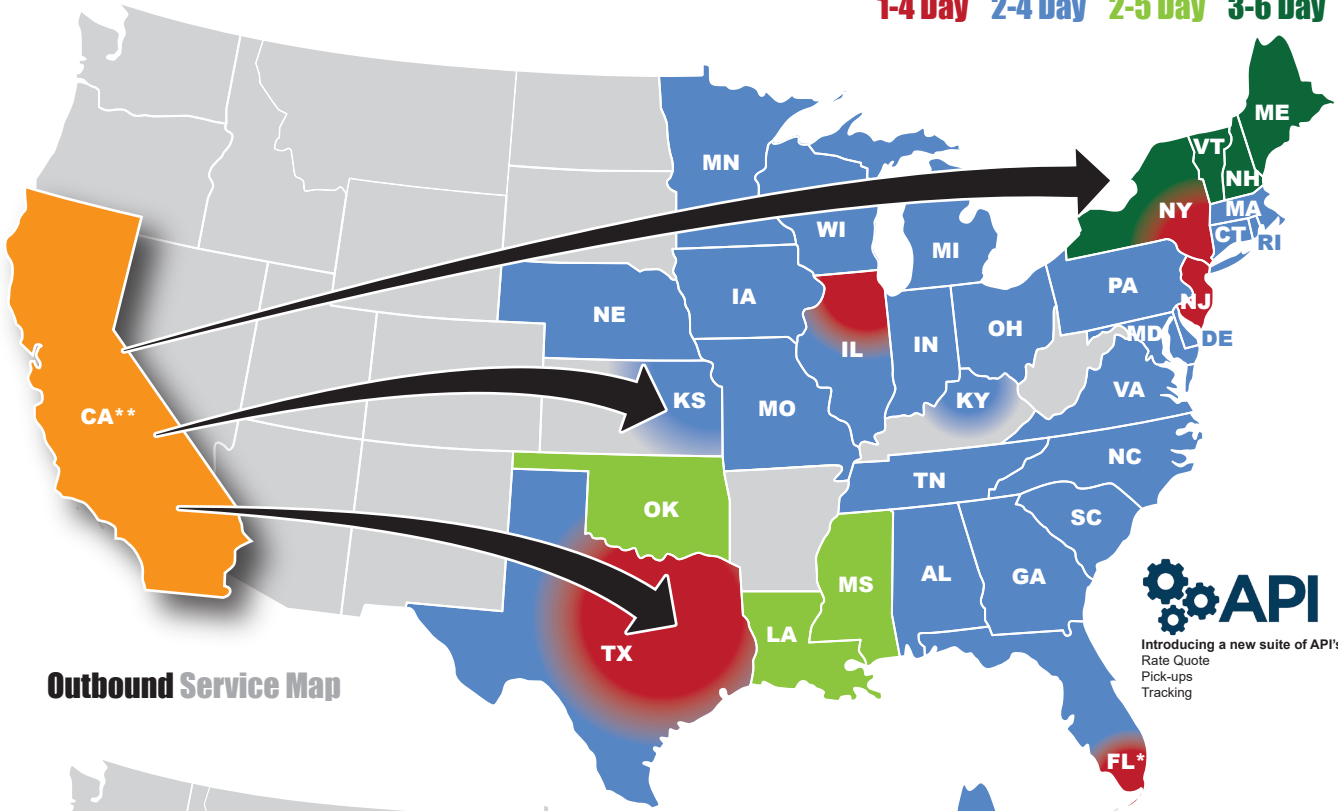

1-4 Day 2-4 Day 2-5 Day 3-6 Day

Introducing a new suite of API's
Rate Quote
Pick-ups
Tracking