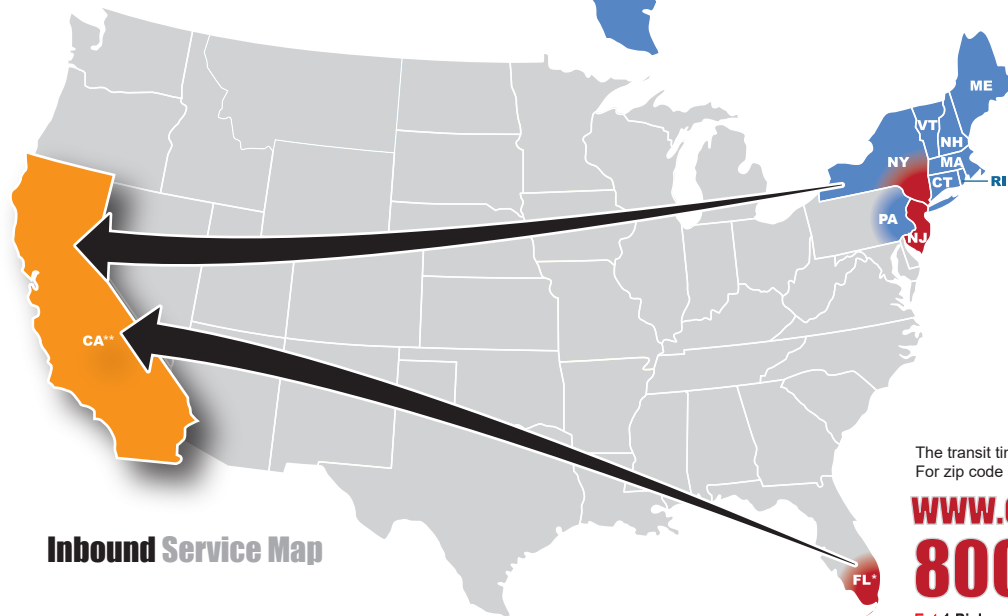

www.ediexpressinc.com

* Pick-up service limited to Florida zip codes 330-334 & 340 (MA area)

** Northern California & San Diego county please add one day to transit times

Service to KS zips 661-662 only

Service to Northeast region of KY only

The transit times listed in this graphic are general in nature. For zip code specific transit times please visit our website.

www.ediexpressinc.com

800-365-0100

Ext 1 Pickups Ext 2 Customer Service Ext 3 Rate Quotes