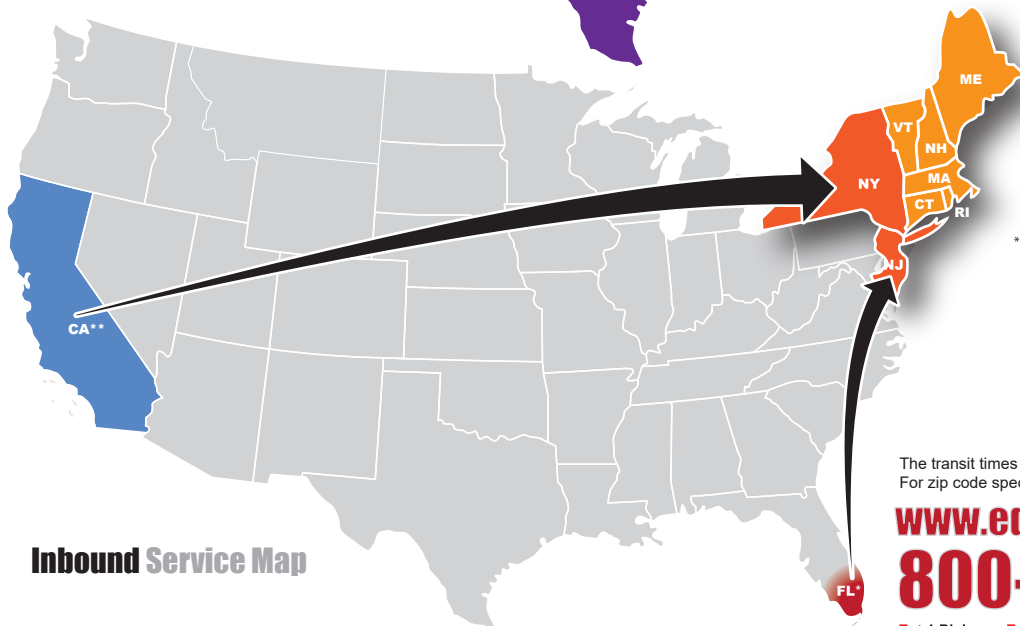

Outbound Service Map

Inbound Service Map

www.ediexpressinc.com

* Pick-up service limited to Florida zip codes 330-334 & 340 (MA area)

** Northern California & San Diego county please add one day to transit times

Service to KS zips 661-662 only
Service to Northeast region of KY only

Pick-ups and deliveries in the New England area require 1-2 additional days

The transit times listed in this graphic are general in nature. For zip code specific transit times please visit our website.

www.ediexpressinc.com

800-365-0100

Ext 1 Pickups Ext 2 Customer Service Ext 3 Rate Quotes