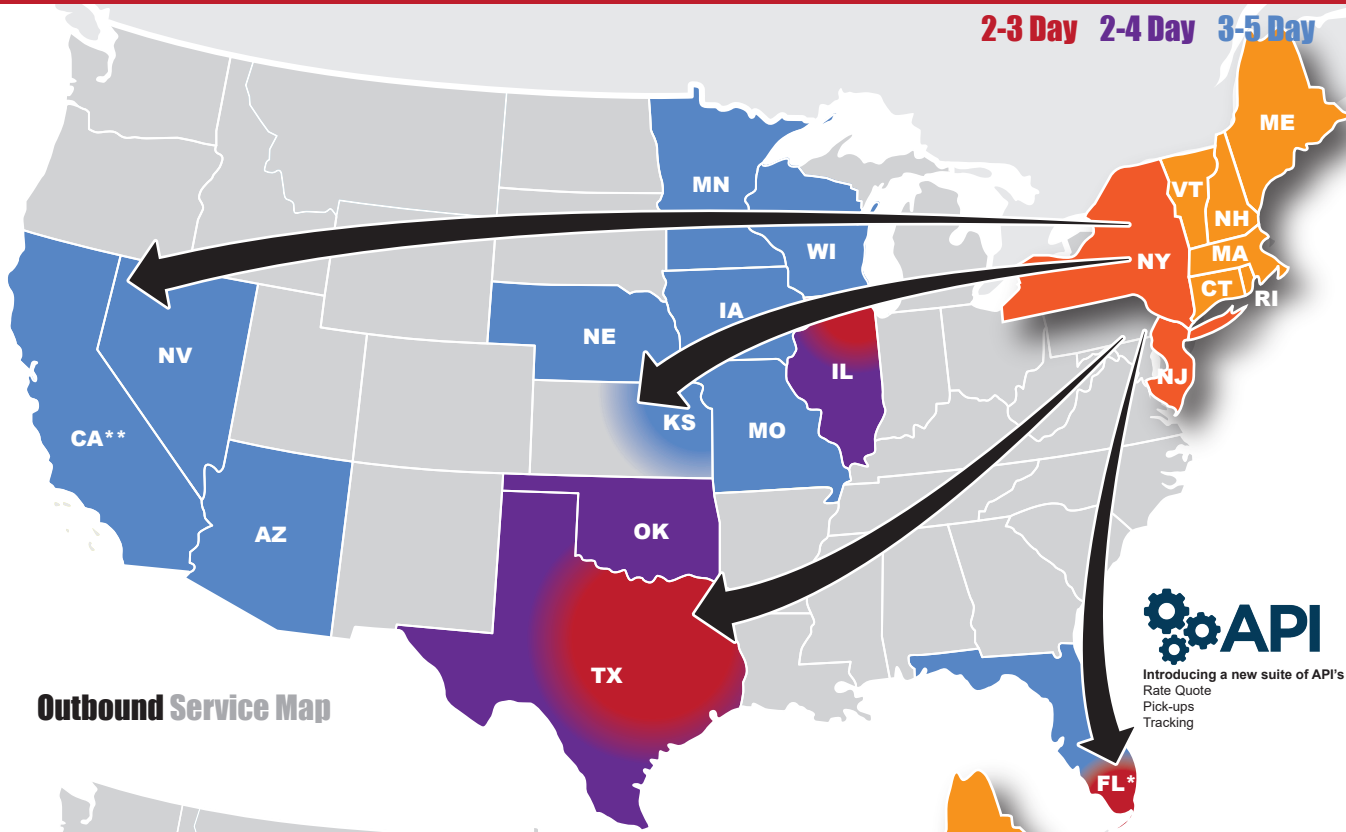

2-3 Day 2-4 Day 3-5 Day

Introducing a new suite of API's
Rate Quote
Pick-ups
Tracking