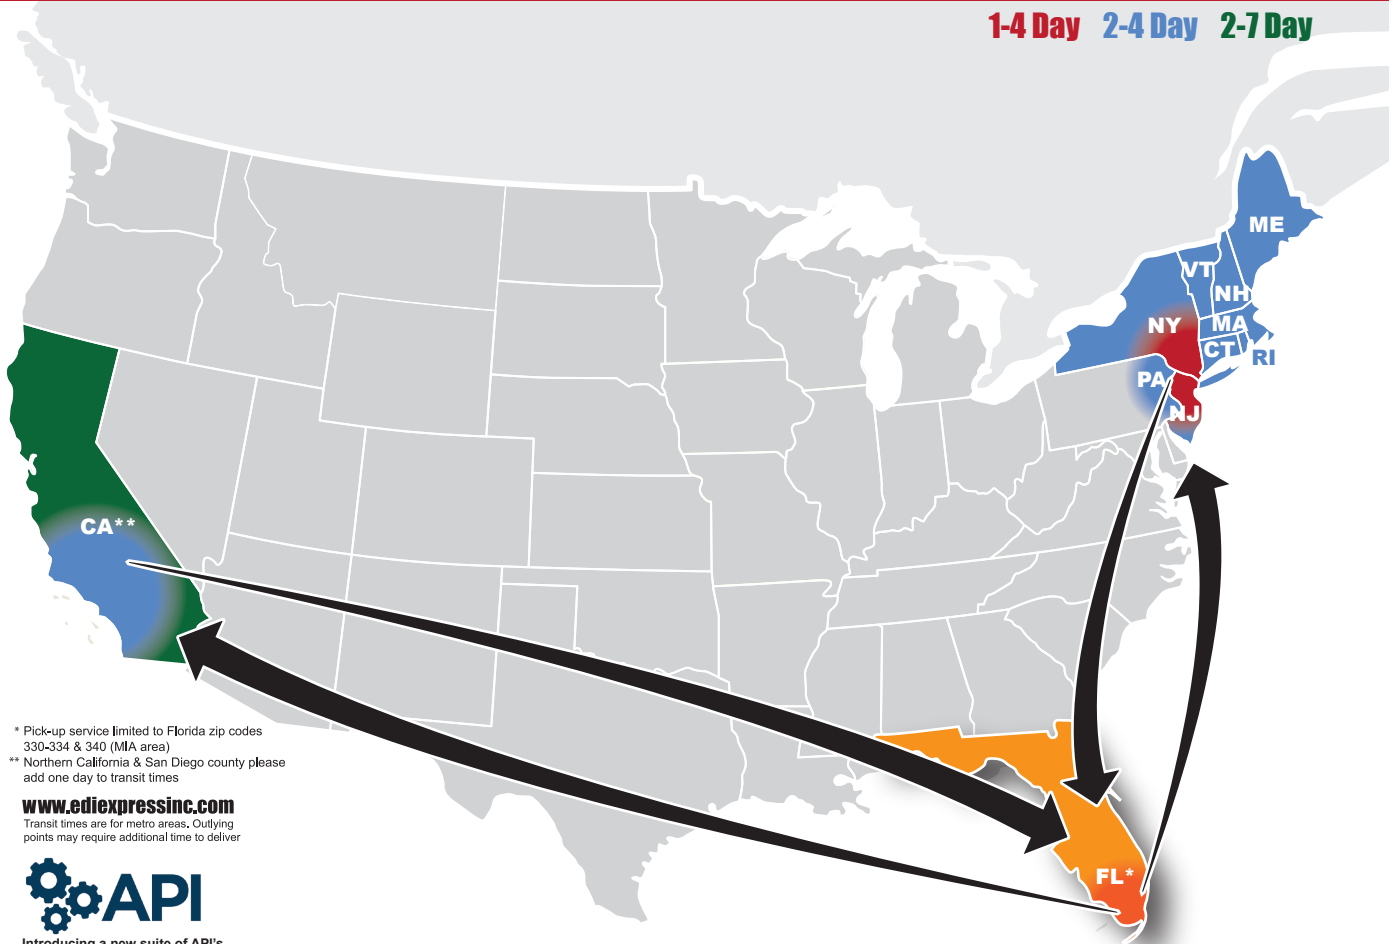

Florida Service Area Map

1-4 Day 2-4 Day 2-7 Day

* Pick-up service limited to Florida zip codes 330-334 & 340 (MIA area)
** Northern California & San Diego county please add one day to transit times

Introducing a new suite of API's
Rate Quote
Pick-ups
Tracking

The transit times listed in this graphic are general in nature. For zip code specific transit times please visit our website.

www.ediexpressinc.com
800-365-0100

Ext 1 Pickups Ext 2 Customer Service Ext 3 Rate Quotes

SLEEPER TEAM SERVICE - NO BREAK BULK - NO RAIL - LOW CLAIMS RATIO