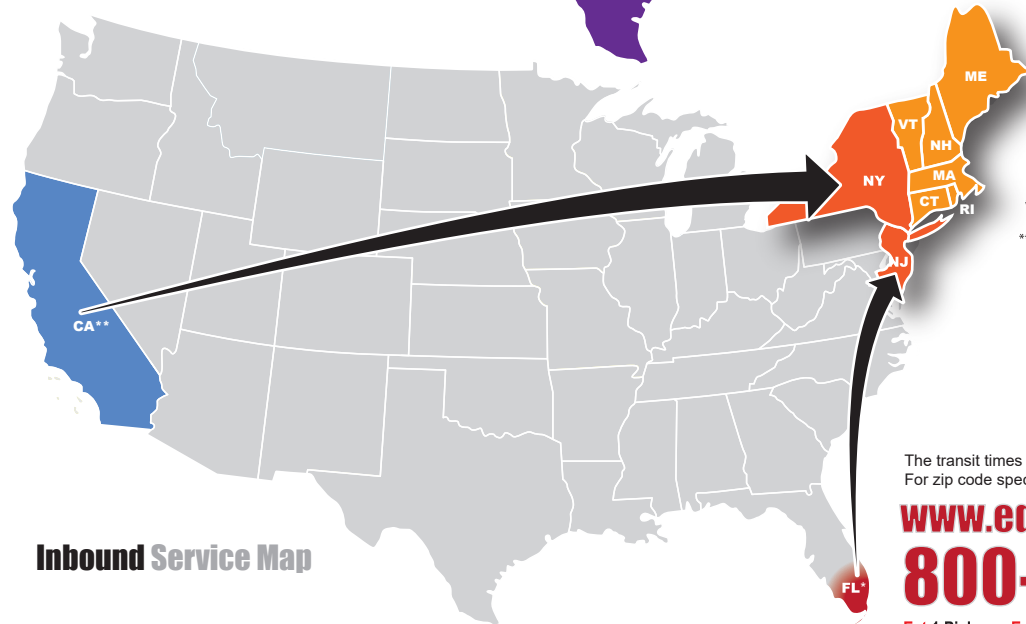

2-3 Day 2-4 Day 3-5 Day 3-6 Day 3-6 Day

Introducing a new suite of API's
Rate Quote
Pick-ups
Tracking

www.ediexpressinc.com
Transit times are for metro areas. Outlying points may require additional time to deliver

- * Pick-up service limited to Florida zip codes 330-334 & 340 (MIA area)
- ** Northern California & San Diego county please add one day to transit times
- Service to KS zips 661-662 only
- Service to Northeast region of KY only
- Pick-ups and deliveries in the New England area require 1-2 additional days

The transit times listed in this graphic are general in nature. For zip code specific transit times please visit our website.

www.ediexpressinc.com
800-365-0100

Ext 1 Pickups Ext 2 Customer Service Ext 3 Rate Quotes