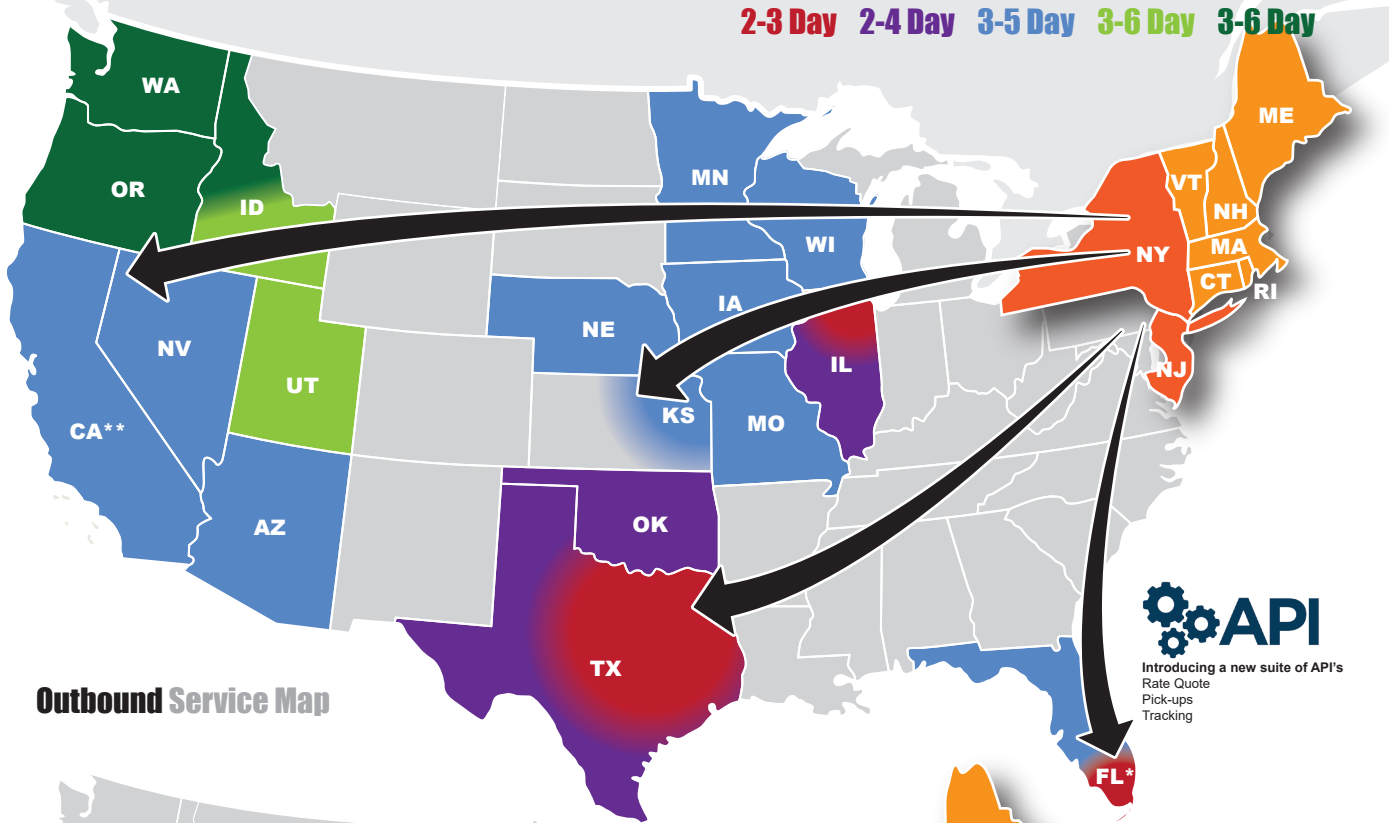

2-3 Day 2-4 Day 3-5 Day 3-6 Day 3-6 Day

Introducing a new suite of API's
Rate Quote
Pick-ups
Tracking

www.ediexpressinc.com
Transit times are for metro areas. Outlying points may require additional time to deliver

- * Pick-up service limited to Florida zip codes 330-334 & 340 (MIA area)
- ** Northern California & San Diego county please add one day to transit times
- Service to KS zips 661-662 only
- Service to Northeast region of KY only
- Pick-ups and deliveries in the New England area require 1-2 additional days

The transit times listed in this graphic are general in nature. For zip code specific transit times please visit our website.

www.ediexpressinc.com
800-365-0100

Ext 1 Pickups Ext 2 Customer Service Ext 3 Rate Quotes