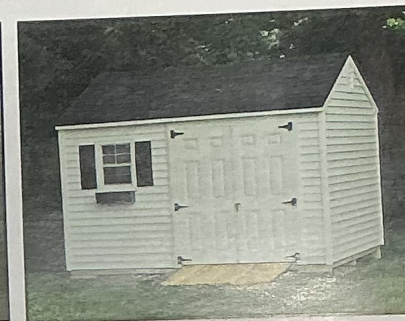

Doors-

- One door with locking handle:
  36" Single, 4' or 5' Double Door.

Roof-

- 1/2" CDX Plywood
- 2 x 4 Construction, 24" OC
- Choice of Roof Shingles

Wood/Vinyl Gable Vents-

- One pair on all sheds except Low Wall Gambrel.

Window-

- One with flowerbox and shutters except Low Wall Gambrel.

Site Requirements

- The homeowner is responsible to obtain any permits required and for site preparation. Area must be free of trees, brush, stumps and protruding rocks.
- Sheds delivered whole require plenty of space for our truck and trailer to back up to the site, generally a 12' clear path.
- There is a minimum additional charge of $800 for on site installation. All 12' wide sheds need to be built on site. Any 10' wide Slant Roof Shed needs to be built on site.

OPTIONS

Siding-

- Texture 1-11
- Tongue & Groove Pine
- Vinyl Siding
- Vinyl Cedar Discovery

Ramp-

- Pressure Treated-$120

Lofts-

- For 8' Wide Shed-$125
- For 10' Wide Shed-$150

Windows-

- Additional Window-$95

Transom Window-

- Above Door-$125

Roof Dormer-

- On Dormered Cape or Steep Gable-$1,200

Wood Doors-

- Additional Wood Door-$165
- 6' Wood Door-Add $50

Extra Fiberglass Doors-

- No Glass 36"SD-$225
- No Glass 5' DD-$450
  4 Lite, 9 Lite or 15 Lite
- W/ Glass 36"SD-$300
- W/ Glass 5'DD-$600

Upgrade to Fiberglass Doors on Wood Shed

- No Glass 36"SD-$150
- No Glass 5' DD-$300
  4 Lite, 9 Lite or 15 Lite
- W/ Glass 36"SD-$200
- W/ Glass 5'DD-$400