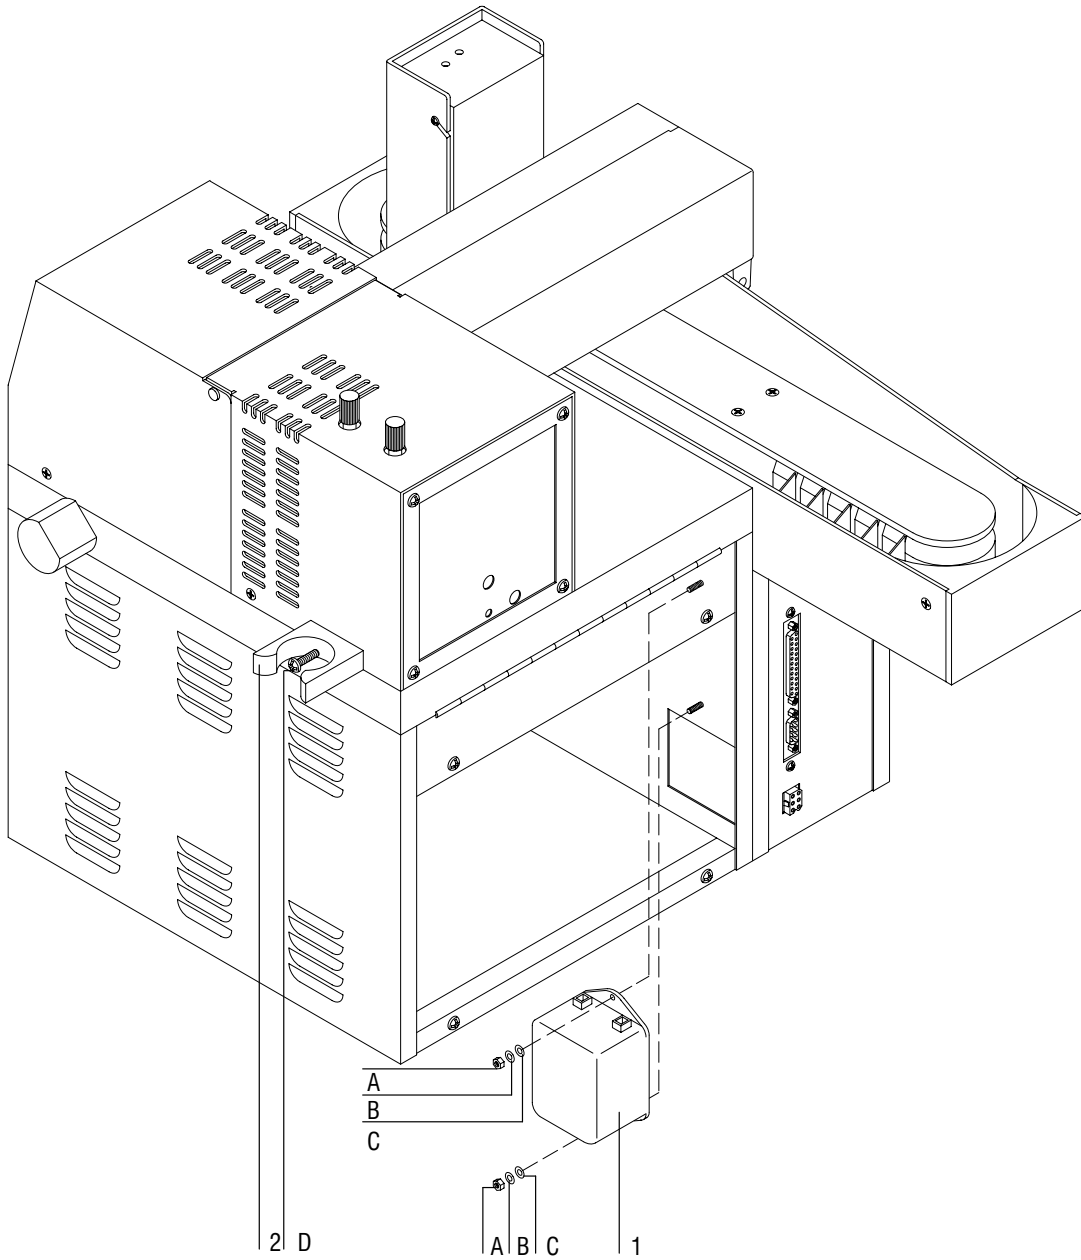


7694 Power Supply Filter

	Description	HP Part No.	Qty
1	Filter, power supply	455-01 1 -HSP	1
2	Clip, transfer line	301 -031 -HSP	1
Associated screws, washers, and nuts			
A	Nut, M40535-0006	2	
B	Washer, flat D4	3050-0893	2
C	Washer, toothed D4	21 90-0640	2
D	Screw, M4 X 1 6	051 5-1 01 4	1

Figure 6-10. Removing the Power Supply Filter