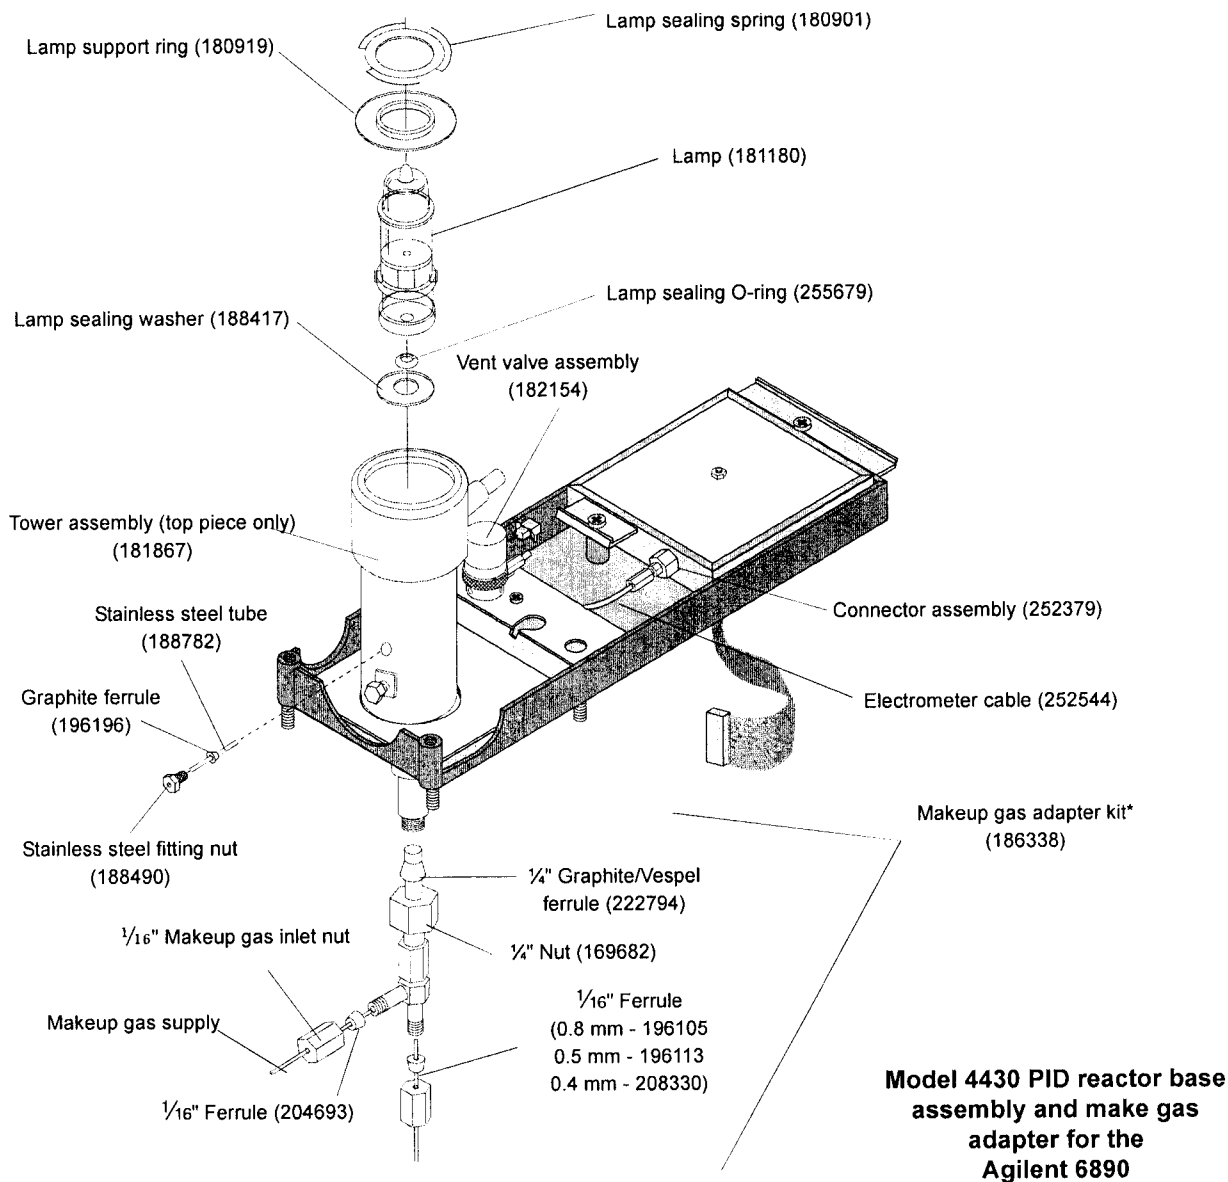

## GC Detector Replacement Parts and Supplies

### Vent Supplies-PID

Product	Unit	PN
Vent outlet tube assembly for Agilent 6890)	each	252510
Vent valve assembly, 24 V, for Agilent, Varian, Shimadzu	each	182154
Vent valve needle valve	each	195461

\*Kit includes all parts as indicated except the 1/4" nut PN 169682.