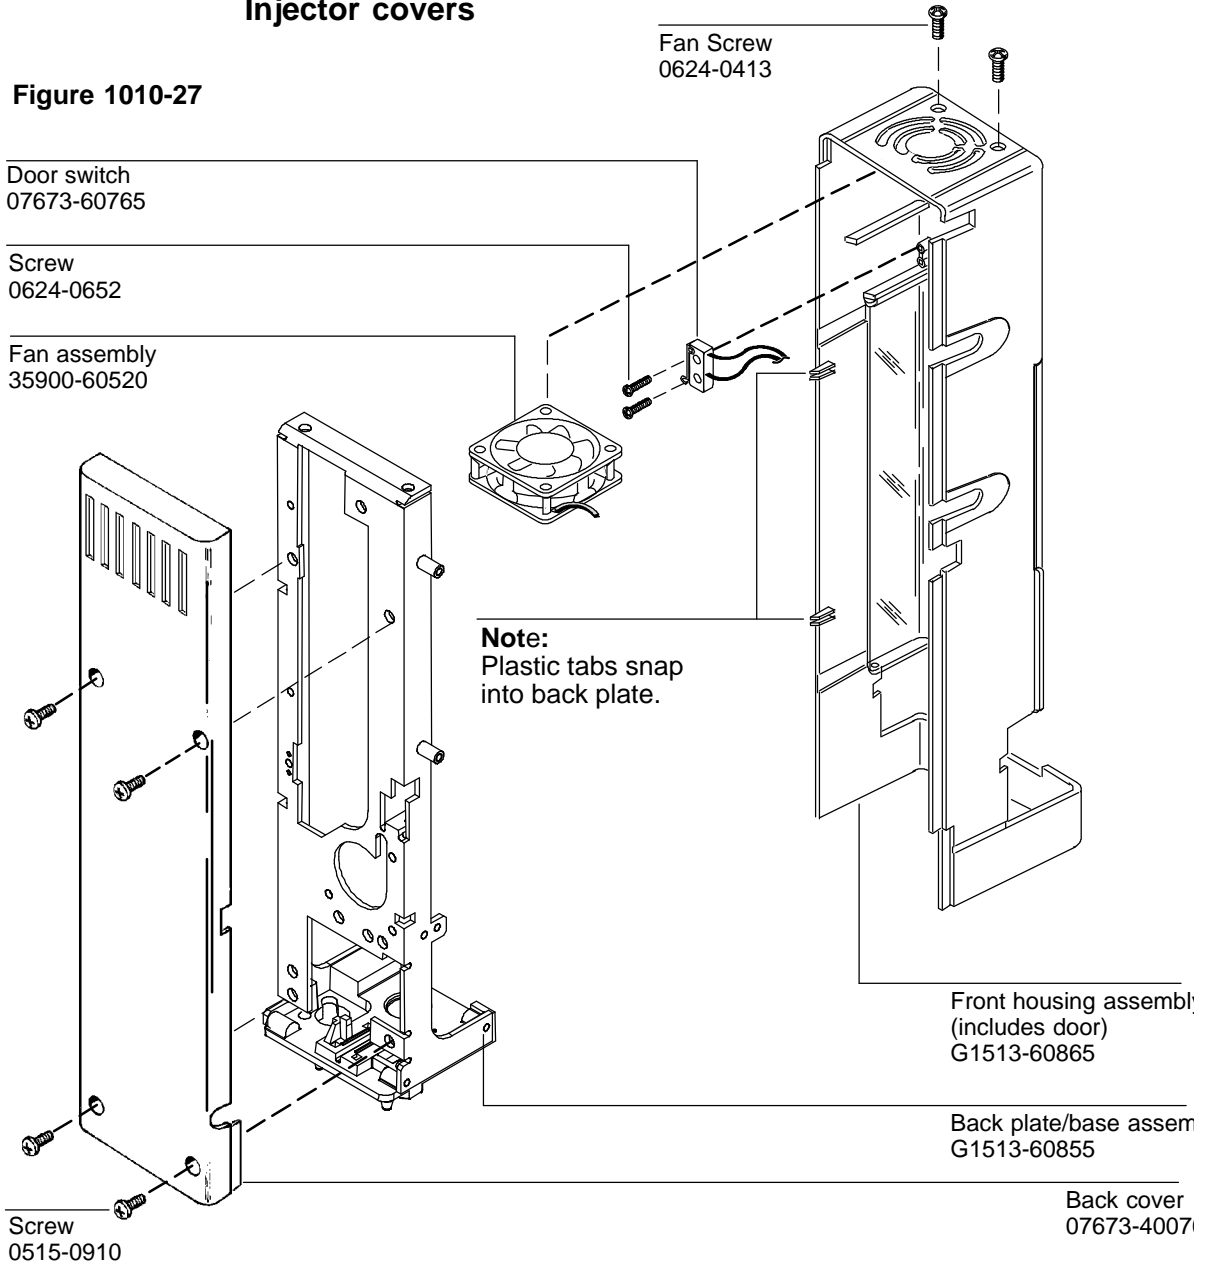

Injector covers

Figure 1010-27

Door switch
07673-60765

Screw
0624-0652

Fan assembly
35900-60520

Fan Screw
0624-0413

Note:
Plastic tabs snap
into back plate.

Front housing assembly
(includes door)
G1513-60865

Back plate/base assembly
G1513-60855

Back cover
07673-4007

Screw
0515-0910