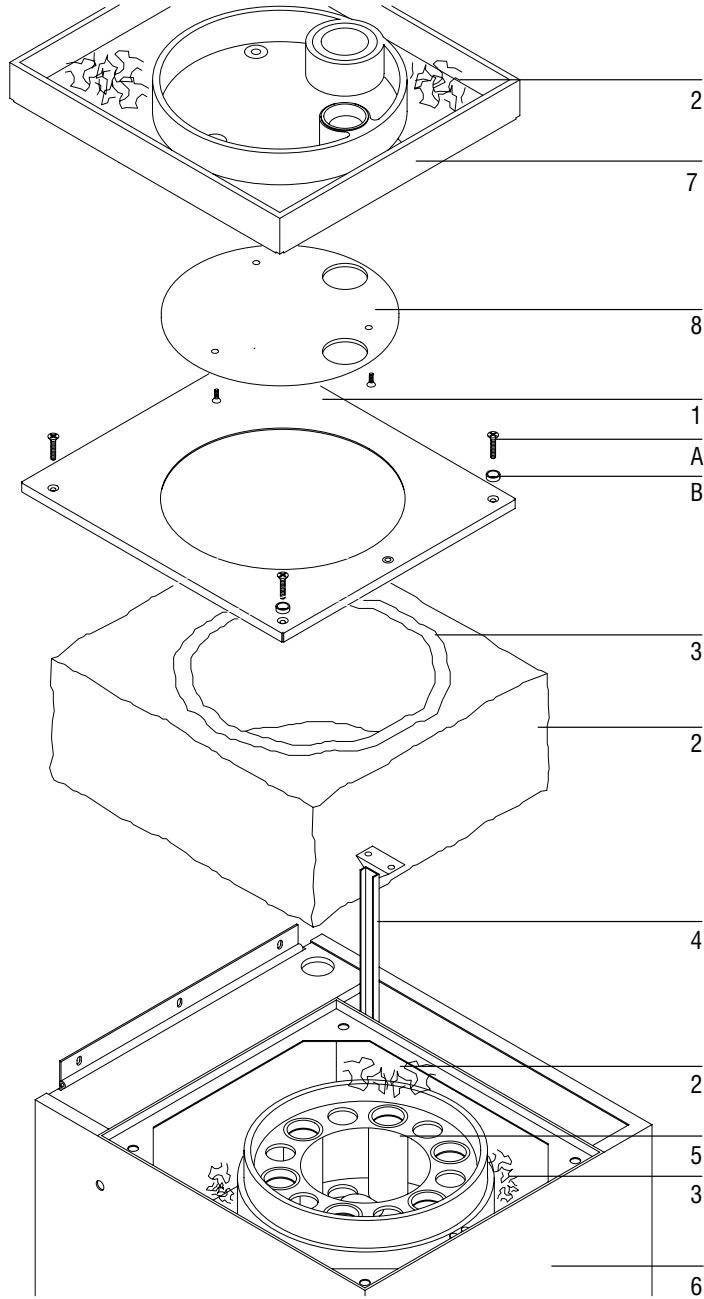

## 7694 Oven Insulation

	<b>Description</b>	<b>HP Part No.</b>	<b>Qty</b>
1	Oven, top cover	301-111-HSP	1
2	Thermalite	301-150-HSP	1
3	Durablanket th .38mm	301-151-HSP	1
4	Rod, lever lock cover	301-019-HSP	1
5	Carousel See figure 6-8		1
6	Frame, base case	301-110-HSP	1
7	Insulation cover	301-023-HSP	1
8	Disk, cover	301-120-HSP	1
<b>Associated screws</b>			
A	Screw, M4 X 16 flat head	0515-1014	4
B	Standoff, M5	300-914-HSP	2