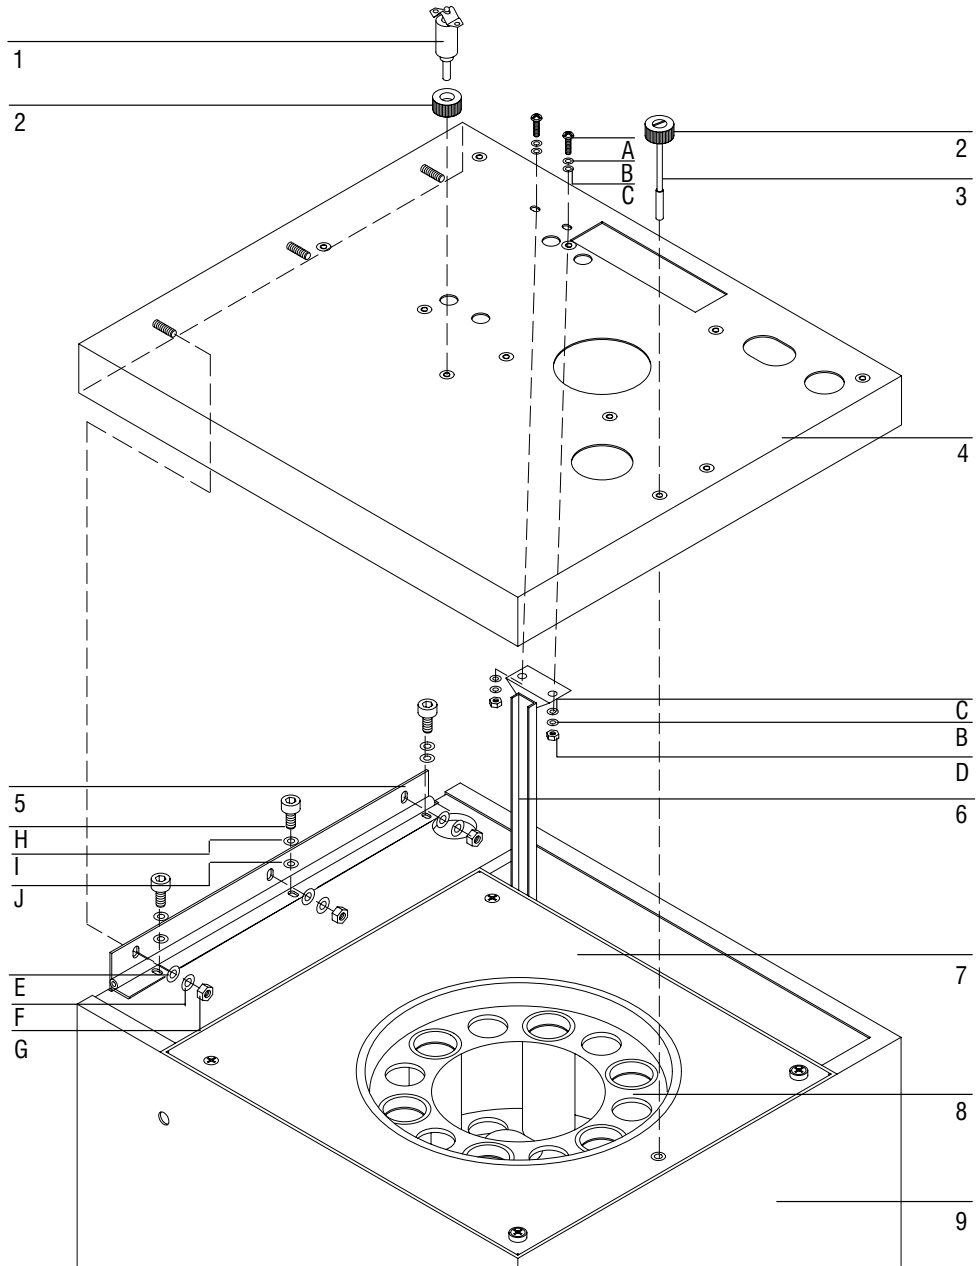


7694 Oven Top

	Description	HP Part No.	Qty
1	Spring lock	301-077-HSP	1
2	Spacer	300-520-HSP	2
3	Screw, cover lock	301-147-HSP	2
4	Frame, cover oven	301-112-HSP	1
5	Hinge, oven case	301-119-HSP	1
6	Rod, lever lock cover	301-019-HSP	1
7	Oven top cover	301-111-HSP	1
8	Carousel assembly (See figure 6-8)		1
9	Frame, base case	301-117-HSP	1
Associated screws, nuts, and washers			
A	Screw, M3 X 10 pan head	0515-0925	2
B	Washer, toothed D3	2190-0638	4
C	Washer, flat D3	3050-0891	4
D	Nut, M30535-0004	2	
E	Washer, flat D4	3050-0893	3
F	Washer, toothed D4	2190-0640	3
G	Nut, M40535-0006	3	
H	Screw, socket head M4 X 12	300-837-HSP	3
I	Washer, toothed M4	2190-0640	3
J	Washer, flat M4	3050-0893	3

Figure 6-1. Removing the Oven Top