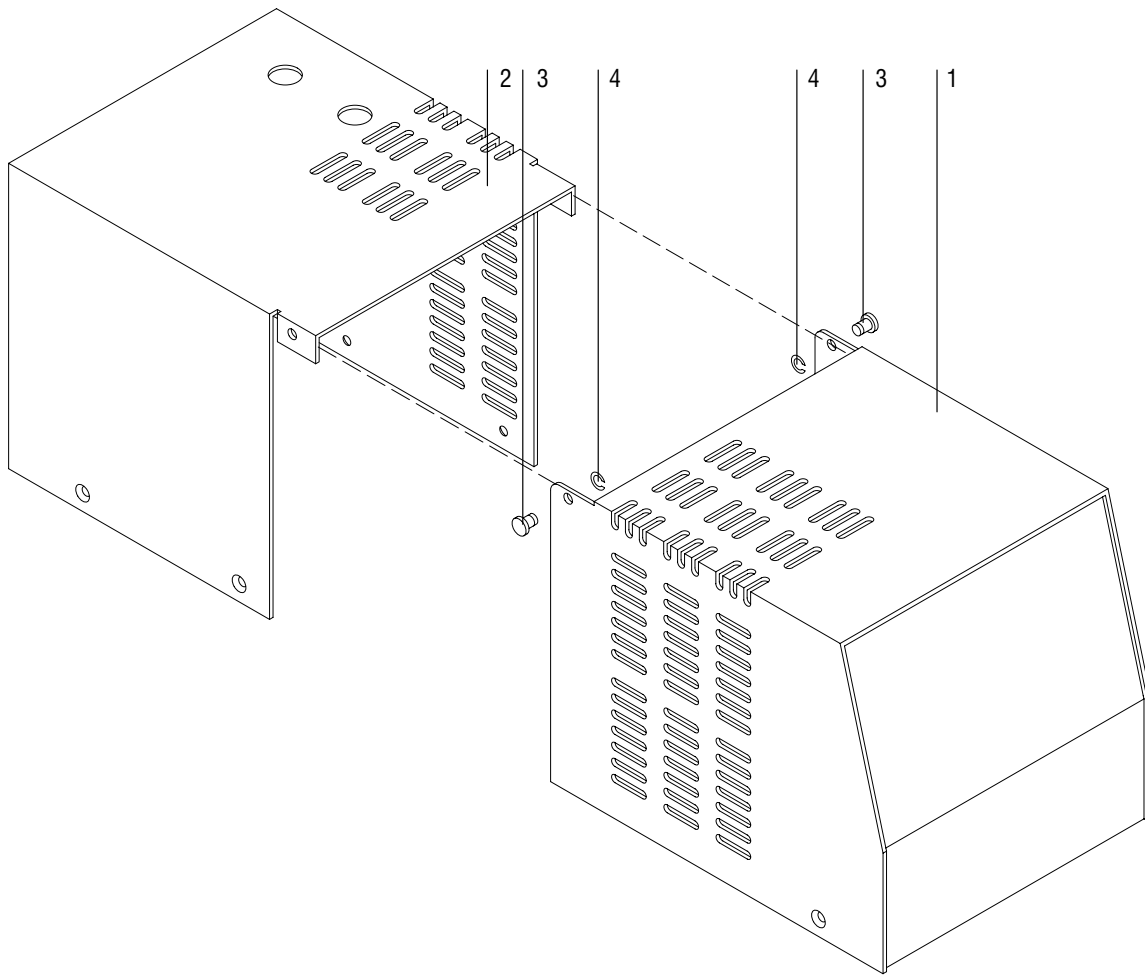


7694 Covers Subassemblies

	Description	HP Part No.	Qty
1	Cover, front sampler unit	301-115-HSP	1
2	Cover, rear sampler unit	301-116-HSP	1
3	Pivot, cover	301-084-HSP	2
4	Circlip, D5	300-900-HSP	2

Figure 5-2. Taking Covers Apart