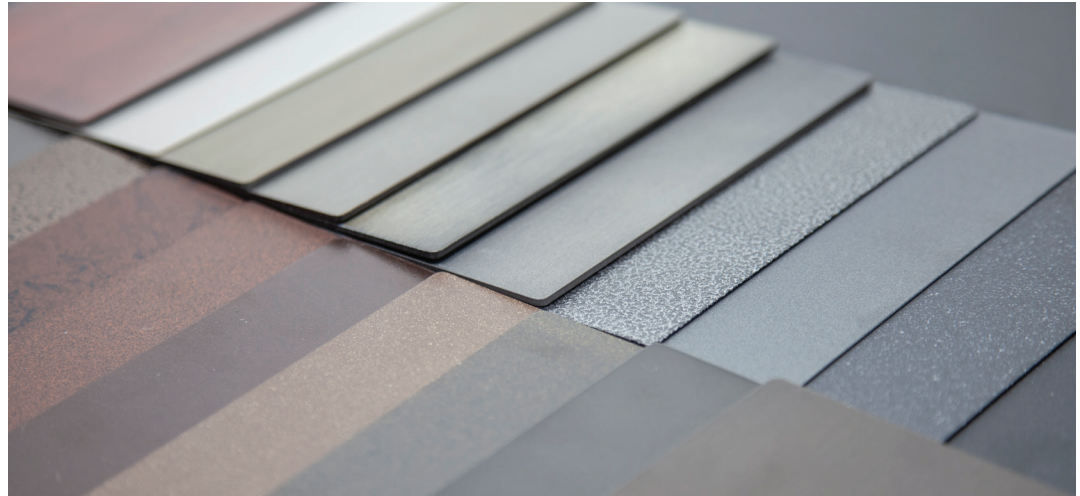

Modern

Original

Transitional

Tribeca

Designer

Old World

Hood: ST1100 in Brushed Black | Cabinet Doors: Designer in Brushed Black

30+ Finishes

Stoll offers over 30 high quality finishes, allowing you to create endless combinations to match or complement your setting.

Choose from our standard durable powdercoats, our premium finishes that are hand-brushed to offer a one-of-a-kind look, or our plated/solid finishes for luxurious copper, brass, and stainless.

Finishes & Inserts

Choose from a variety of finishes, accents and even wood inserts

Durable Powdercoating

Ultra-premium coating, long-lasting & beautiful

Hand-Created

Unique finish options produced by a skilled craftsperson