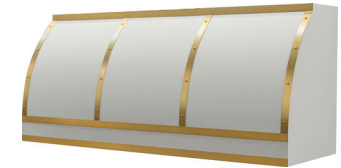

ST1500 + Banding & Rivets

ST1200 + Wood Inserts & Transitional Accent Kit

ST1300 + Banding & Rivets

ST1300 + Crown Molding + Banding & Rivets

Visit stollindustries.com for more

Cabinets

Bring the beauty of metal into the home with metal cabinet doors and drawers.