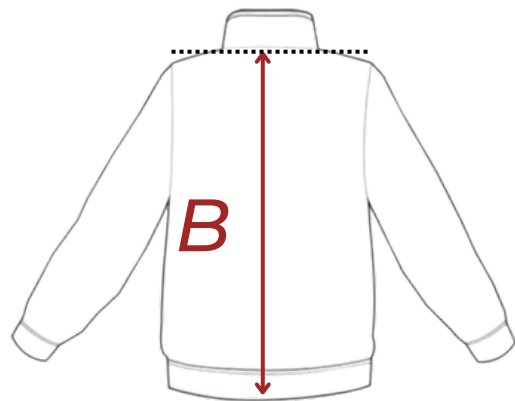

COACH JACKET PULLOVER

SIZE CHART

1" below arm hole

All Measurements are in Inches
Tolerance +/-0.5 Inches

MENS/UNISEX

	Chest (A)	Length (B)
XS	20.5	27
S	22	28
M	23.5	29
L	25	30
XL	26.5	31
2XL	28	32
3XL	29.5	33
4XL	31	34

YOUTH

	Chest (A)	Length (B)
XS	15	22
S	16	23
M	17	24
L	18	25
XL	19	26

UPDATED 10/1/2025

OUTFITTING CHAMPIONS
ONE UNIFORM AT A TIME