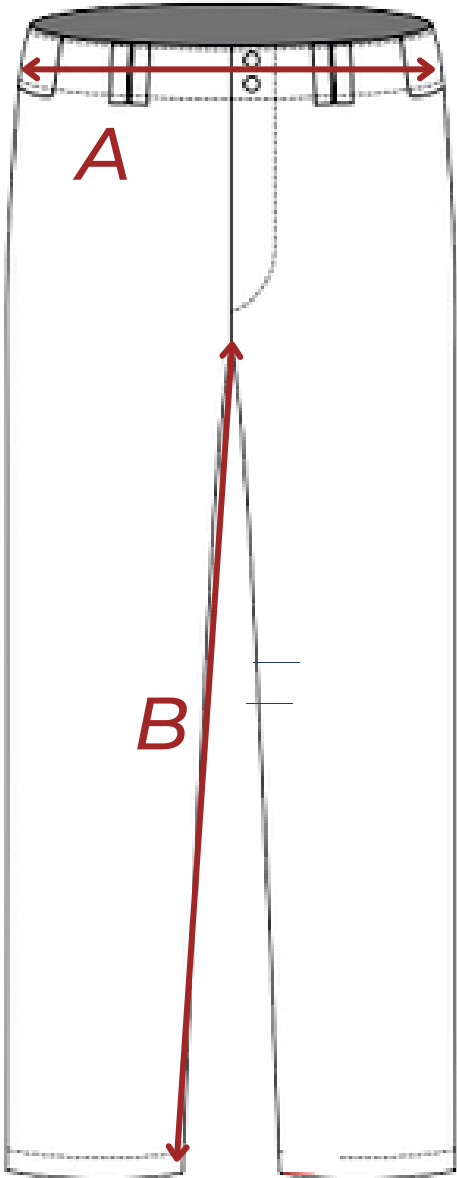

BASEBALL FULL-LENGTH PANTS SIZE CHART

Middle of waistband
side to side

From crotch point to hem edge
along the seam

All Measurements are in Inches
Tolerance +/-0.5 Inches

MENS/UNISEX

	Waist (A)	Inseam (B)
XS	14.75	29.25
S	15.25	30
M	16	30.75
L	16.75	31.5
XL	17.5	32.25
2XL	18.25	33
3XL	19	33.75

YOUTH

	Waist (A)	Inseam (B)
XS	11	25.5
S	11.75	26.25
M	12.5	27
L	13.25	27.75
XL	14	28.5

UPDATED 5/1/2026