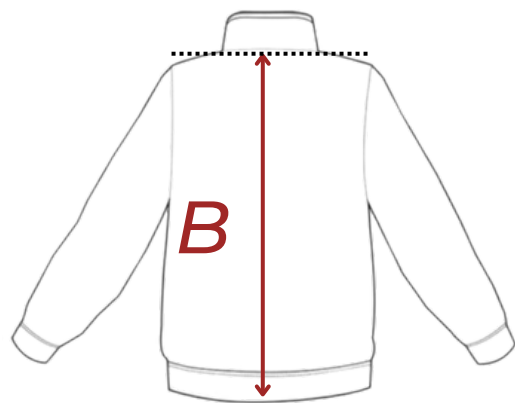

COACH JACKET PULLOVER SIZE CHART

1" below arm hole

All Measurements are in Inches
Tolerance +/-0.5 Inches

MENS/UNISEX

	Chest (A)	Length (B)
XS	20.5	27
S	22	28
M	23.5	29
L	25	30
XL	26.5	31
2XL	28	32
3XL	29.5	33
4XL	31	34

YOUTH

	Chest (A)	Length (B)
XS	15	22
S	16	23
M	17	24
L	18	25
XL	19	26

UPDATED 4/1/2026

OUTFITTING CHAMPIONS
ONE UNIFORM AT A TIME