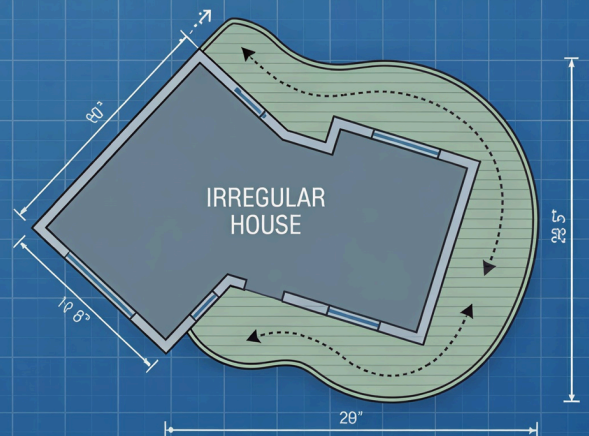

How engineering, design, and craftsmanship turn empty spaces into outdoor sanctuaries.

Your

backyard has more *potential than you think*. From empty space to lifestyle upgrade: the summer guide to engineering the perfect deck. A well-designed deck is not just wood and nails. It's an extension of your living space—the exact place **where family moments, gatherings, and your summer lifestyle happen.**

Flow matters more than square footage.

A Space Scaling

B Architectural Matching

Most people build a deck, but we design an experience. Every backyard is evaluated through a *five-factor framework*—considering size, family needs, architecture, terrain, and purpose—to guarantee a seamless outdoor extension of your home.

Small Yard

Option. Even a compact yard can become a sanctuary. This design proves that *flow matters more than square footage*—every inch is optimized for dining, lounging, and gathering.”

Rectangular House Match.