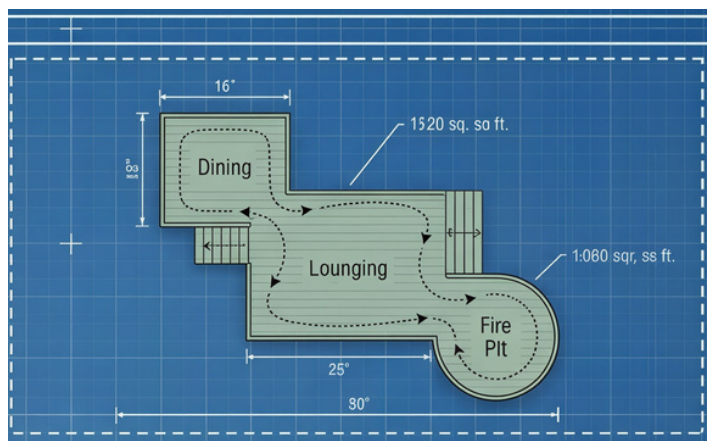

Small Yard

Option. Even a compact yard can become a sanctuary. This design proves that *flow matters more than square footage*—every inch is optimized for dining, lounging, and gathering.”

Rectangular House Match.

Geometry matters. A rectangular deck aligned with the home's rooflines creates harmony, making the outdoor extension feel native rather than attached.

Large Yard Option.

With more space comes more possibilities. This layout balances dining, lounging, and fire pit zones, showing how a larger footprint can *still feel intimate when flow guides the design.*

Irregular House Match.

Not every home is a perfect rectangle. By echoing the unique lines of the house, this deck design blends seamlessly, *proving that architecture and lifestyle must move together.*