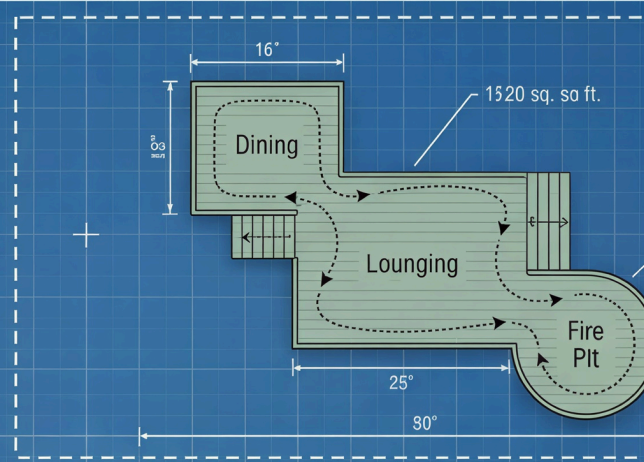

How engineering, design, and craftsmanship turn empty spaces into outdoor sanctuaries.

Your

backyard has more *potential than you think*. From empty space to lifestyle upgrade: the summer guide to engineering the perfect deck. A well-designed deck is not just wood and nails. It's an extension of your living space—the exact place **where family moments, gatherings, and your summer lifestyle happen.**

Flow matters more than square footage.

A Space Scaling

B Architectural Matching

Most people build a deck, but we design an experience. Every backyard is evaluated through a *five-factor framework*—considering size, family needs, architecture, terrain, and purpose—to guarantee a seamless outdoor extension of your home.

Small Yard

Option. Even a compact yard can become a sanctuary. This design proves that *flow matters more than square footage*—every inch is optimized for dining, lounging, and gathering.”

Rectangular House Match.