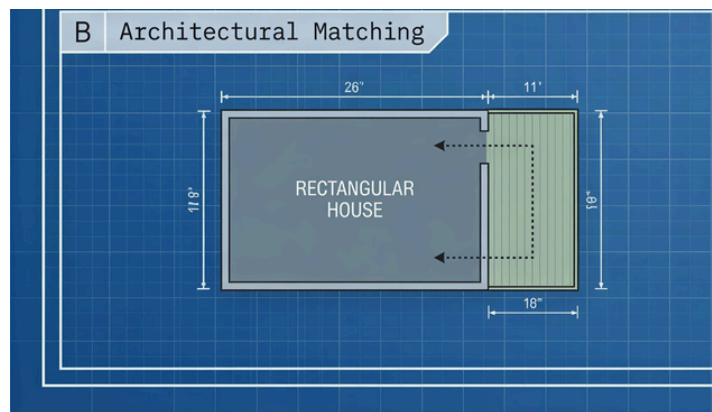

Flow matters more than square footage.

A Space Scaling

B Architectural Matching

Most people build a deck, but we design an experience. Every backyard is evaluated through a *five-factor framework*—considering size, family needs, architecture, terrain, and purpose—to guarantee a seamless outdoor extension of your home.

Small Yard

Option. Even a compact yard can become a sanctuary. This design proves that *flow matters more than square footage*—every inch is optimized for dining, lounging, and gathering.”

Rectangular House Match.

Geometry matters. A rectangular deck aligned with the home's rooflines creates harmony, making the outdoor extension feel native rather than attached.

Large Yard Option.

With more space comes more possibilities. This layout balances dining, lounging, and fire pit zones, showing how a larger footprint can *still feel intimate when flow guides the design.*

Irregular House Match.

Not every home is a perfect rectangle. By echoing the unique lines of the house, this deck design blends seamlessly, *proving that architecture and lifestyle must move together.*