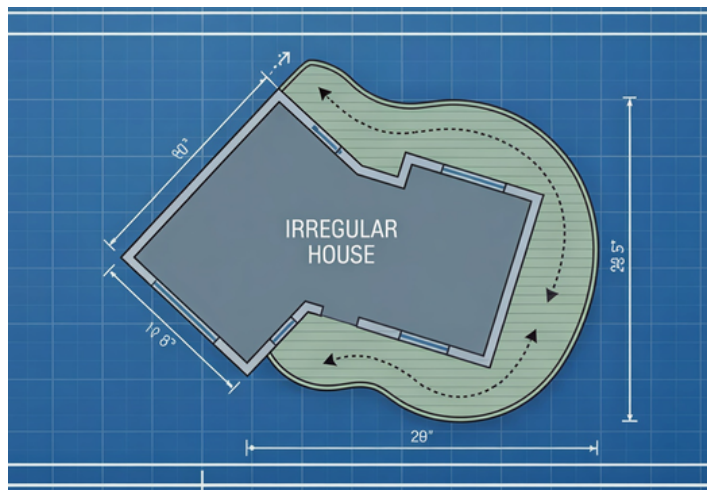

Small Yard

Option. Even a compact yard can become a sanctuary. This design proves that *flow matters more than square footage*—every inch is optimized for dining, lounging, and gathering.”

Rectangular House Match.

Geometry matters. A rectangular deck aligned with the home's rooflines creates harmony, making the outdoor extension feel native rather than attached.

Large Yard Option.

With more space comes more possibilities. This layout balances dining, lounging, and fire pit zones, showing how a larger footprint can *still feel intimate when flow guides the design.*

Irregular House Match.

Not every home is a perfect rectangle. By echoing the unique lines of the house, this deck design blends seamlessly, *proving that architecture and lifestyle must move together.*