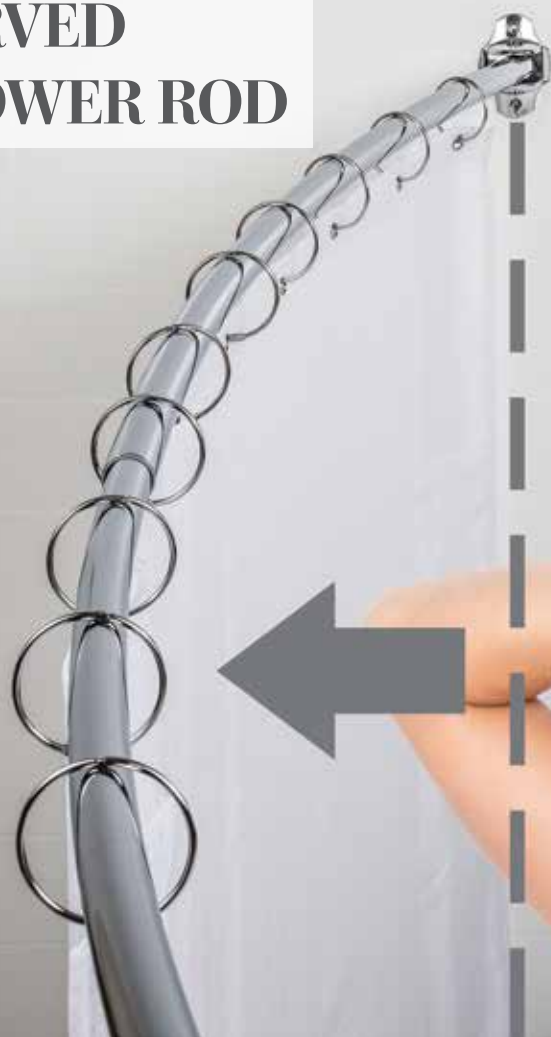

NEWBURY

Finishes

DBAC
Brushed Oil
Rubbed Bronze

SN
Satin Nickel

Retail Packs available

Contractor Pack	Retail Pack	Description	Center-to-Center	Overall Length	Finish
BHE3-01DBAC	BHE3-01DBAC-R	Euro Paper Holder		5-3/8"	Brushed Oil Rubbed Bronze
BHE3-01SN	BHE3-01SN-R	Euro Paper Holder		5-3/8"	Satin Nickel
BHE3-02DBAC	BHE3-02DBAC-R	Robe Hook		2-9/16"	Brushed Oil Rubbed Bronze
BHE3-02SN	BHE3-02SN-R	Robe Hook		2-9/16"	Satin Nickel
BHE3-03DBAC	BHE3-03DBAC-R	Towel Bar	18"	19-3/4"	Brushed Oil Rubbed Bronze
BHE3-03SN	BHE3-03SN-R	Towel Bar	18"	19-3/4"	Satin Nickel
BHE3-04DBAC	BHE3-04DBAC-R	Towel Bar	24"	25-3/4"	Brushed Oil Rubbed Bronze
BHE3-04SN	BHE3-04SN-R	Towel Bar	24"	25-3/4"	Satin Nickel
BHE3-06DBAC	BHE3-06DBAC-R	Towel Ring		7-3/16"	Brushed Oil Rubbed Bronze
BHE3-06SN	BHE3-06SN-R	Towel Ring		7-3/16"	Satin Nickel

CURVED SHOWER ROD

Polished Chrome

- Fits 60"–72" openings
- Rust resistant
- Increases shower space 25%
- Use with any standard shower curtain
- Curtain and hooks not included

Brushed Oil Rubbed
Bronze

Satin Nickel