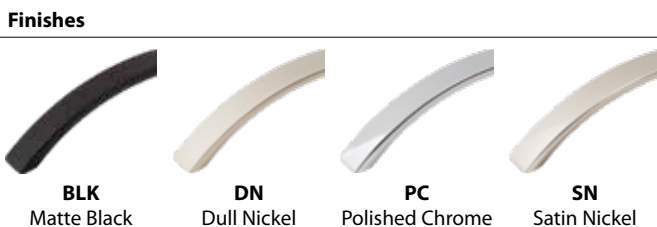

Pulls	Center-to-Center	Overall Length	Width at Center	Projection	Hand Space	Foot Width	Foot Length	Inner Box	Price Code
308-128	128 mm (5-1/16") CC	5-9/16"	3/4"	15/16"	13/16"	3/8"	9/16"	25	[D]
406-128	128 mm (5-1/16") CC	6-9/16"	3/8"	1-1/4"	13/16"	5/16"	5/16"	20	[E]
745-128	128 mm (5-1/16") CC	5-11/16"	7/16"	1-3/16"	7/8"	5/8"	5/8"	20	[D]
776-128	128 mm (5-1/16") CC	5-11/16"	5/8"	1-3/16"	7/8"	5/8"	1/2"	20	[E]
976-128	128 mm (5-1/16") CC	6-3/16"	3/8"	1-1/16"	7/8"	1-3/16"	11/16"	20	[E]

Display	Description
DBE1018-GRY	Belfast hardware on Designer Grey display board, 16"W x 11"H