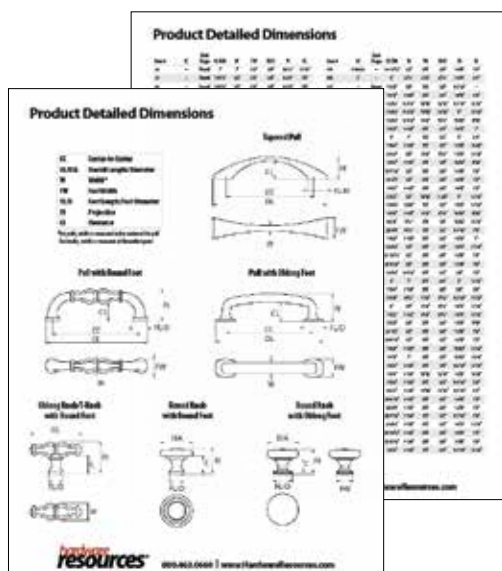

Relative Scale

Our recommended method for choosing knobs & pulls for new cabinets

Video

<https://delivr.com/2y8d9>

Scan the QR codes to view a how-to video or download a PDF guide.

PDF

<https://delivr.com/2xfx2>