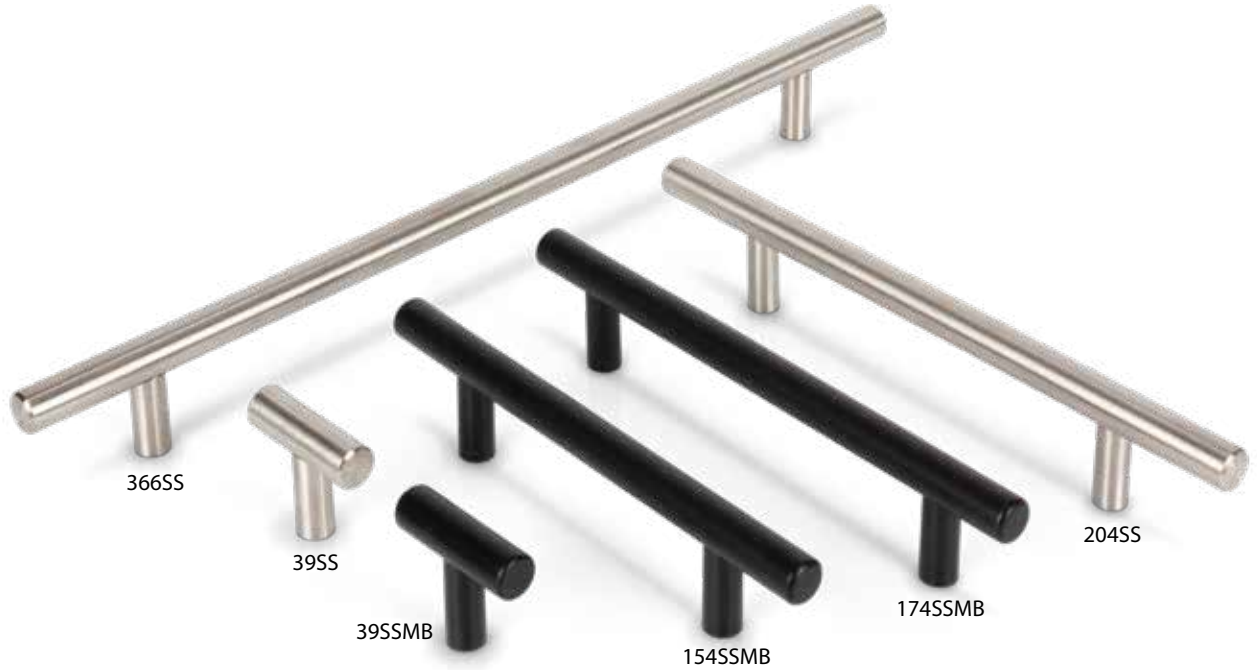

Hollow Stainless Steel Bar Pulls

Knobs	Description	Overall Length	Width at Center	Projection	Hand Space	Foot Width	Foot Length	Inner Box	Price Code
39	T-knob	1-9/16"	1/2"	1-3/8"	7/8"	3/8"	3/8"	40	[A]
Pulls	Center-to-Center	Overall Length	Width at Center	Projection	Hand Space	Foot Width	Foot Length	Inner Box	Price Code
154	96 mm (3-3/4") CC	6-1/16"	1/2"	1-3/8"	7/8"	3/8"	3/8"	20	[C]
174	128 mm (5-1/16") CC	6-7/8"	1/2"	1-3/8"	7/8"	3/8"	3/8"	20	[D]
204	128 mm (5-1/16") CC	8-1/16"	1/2"	1-3/8"	7/8"	3/8"	3/8"	20	[E]
218	160 mm (6-5/16") CC	8-9/16"	1/2"	1-3/8"	7/8"	3/8"	3/8"	10	[E]
270	192 mm (7-9/16") CC	10-5/8"	1/2"	1-3/8"	7/8"	3/8"	3/8"	20	[E]
302	224 mm (8-13/16") CC	11-7/8"	1/2"	1-3/8"	7/8"	3/8"	3/8"	20	[E]
334	256 mm (10-1/16") CC	13-1/8"	1/2"	1-3/8"	7/8"	3/8"	3/8"	20	[F]
366	288 mm (11-5/16") CC	14-7/16"	1/2"	1-3/8"	7/8"	3/8"	3/8"	10	[F]
397	319 mm (12-9/16") CC	15-5/8"	1/2"	1-3/8"	7/8"	3/8"	3/8"	10	[F]
494	416 mm (16-3/8") CC	19-7/16"	1/2"	1-3/8"	7/8"	3/8"	3/8"	10	[G]
558	480 mm (18-7/8") CC	21-15/16"	1/2"	1-3/8"	7/8"	3/8"	3/8"	10	[G]
622	544 mm (21-7/16") CC	24-1/2"	1/2"	1-3/8"	7/8"	3/8"	3/8"	10	[H]
719	640 mm (25-3/16") CC	28-5/16"	1/2"	1-3/8"	7/8"	3/8"	3/8"	10	[H]
761	673 mm (26-1/2") CC	29-15/16"	1/2"	1-3/8"	7/8"	3/8"	3/8"	10	[H]