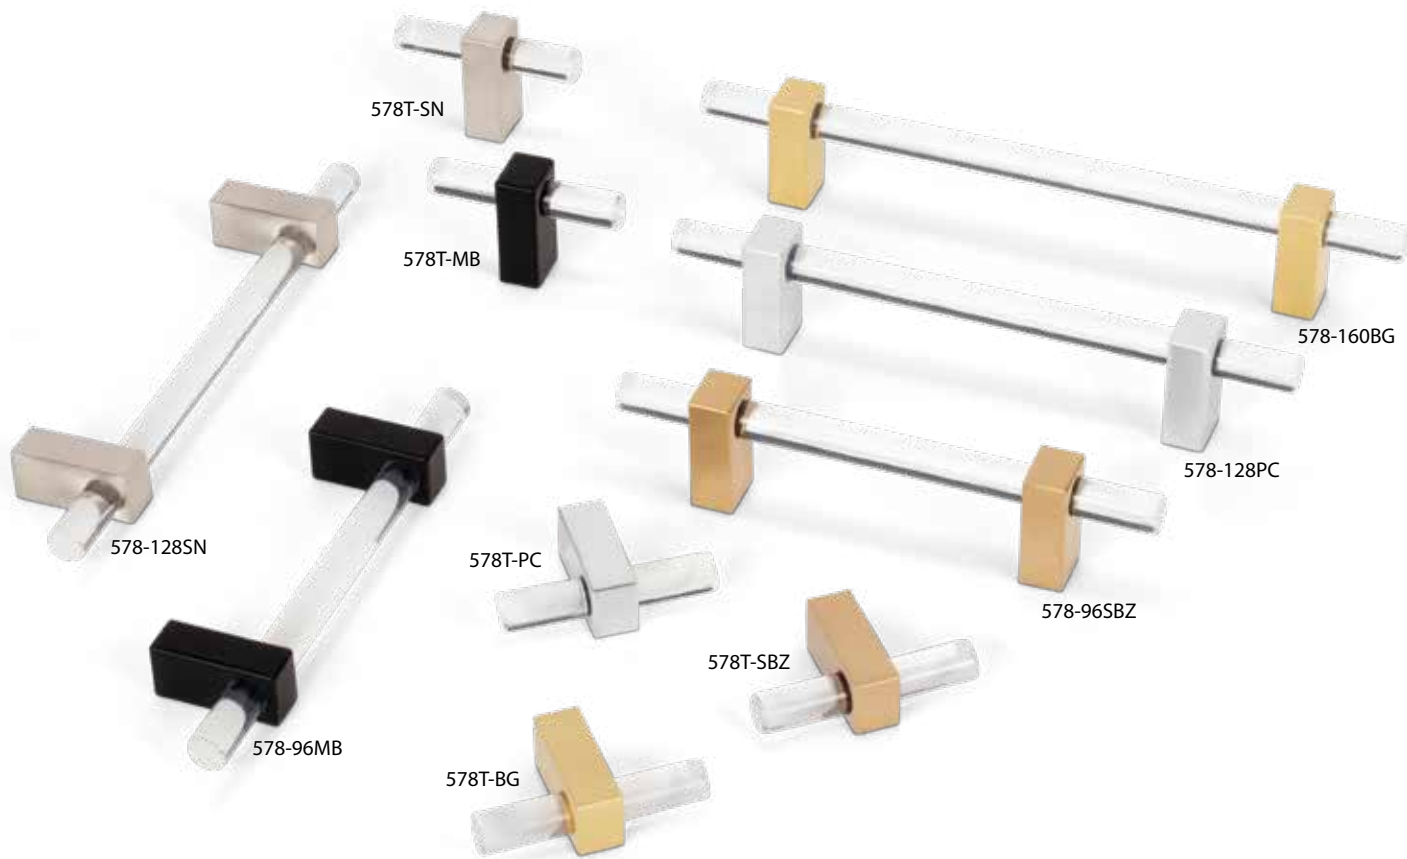

Knobs	Description	Overall Length	Width at Center	Projection	Hand Space	Foot Width	Foot Length	Inner Box	Price Code
578T	T-knob	2-3/8"	11/16"	1-7/16"	7/8"	11/16"	1/2"	30	[E]

Pulls	Center-to-Center	Overall Length	Width at Center	Projection	Hand Space	Foot Width	Foot Length	Inner Box	Price Code
578-96	96 mm (3-3/4") CC	6-1/8"	7/16"	1-7/16"	7/8"	11/16"	1/2"	10	[F]
578-128	128 mm (5-1/16") CC	7-3/8"	7/16"	1-7/16"	7/8"	11/16"	1/2"	10	[F]
578-160	160 mm (6-5/16") CC	8-11/16"	7/16"	1-7/16"	7/8"	11/16"	1/2"	10	[G]