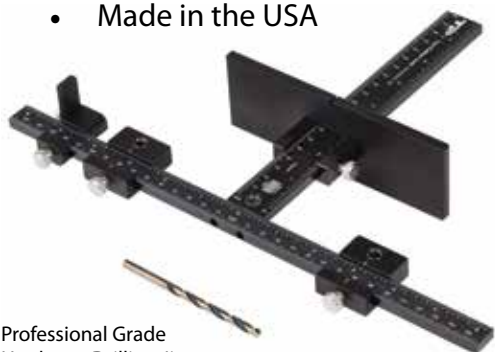

Professional Grade Drilling Jig

- Fast and accurate
- Adjustable for up to 12" CC
- Centers on any width drawer up to 16" wide
- Stile and rail minimum width of 1/2"
- Durable aircraft quality anodized aluminum
- Made in the USA

Professional Grade
Hardware Drilling Jig
Item #: HDJ-300

Includes:

- T-square with center bushing
- 2 sliding drill guides
- End stop
- Top stop
- 5 mm drill bit
- Carrying Case