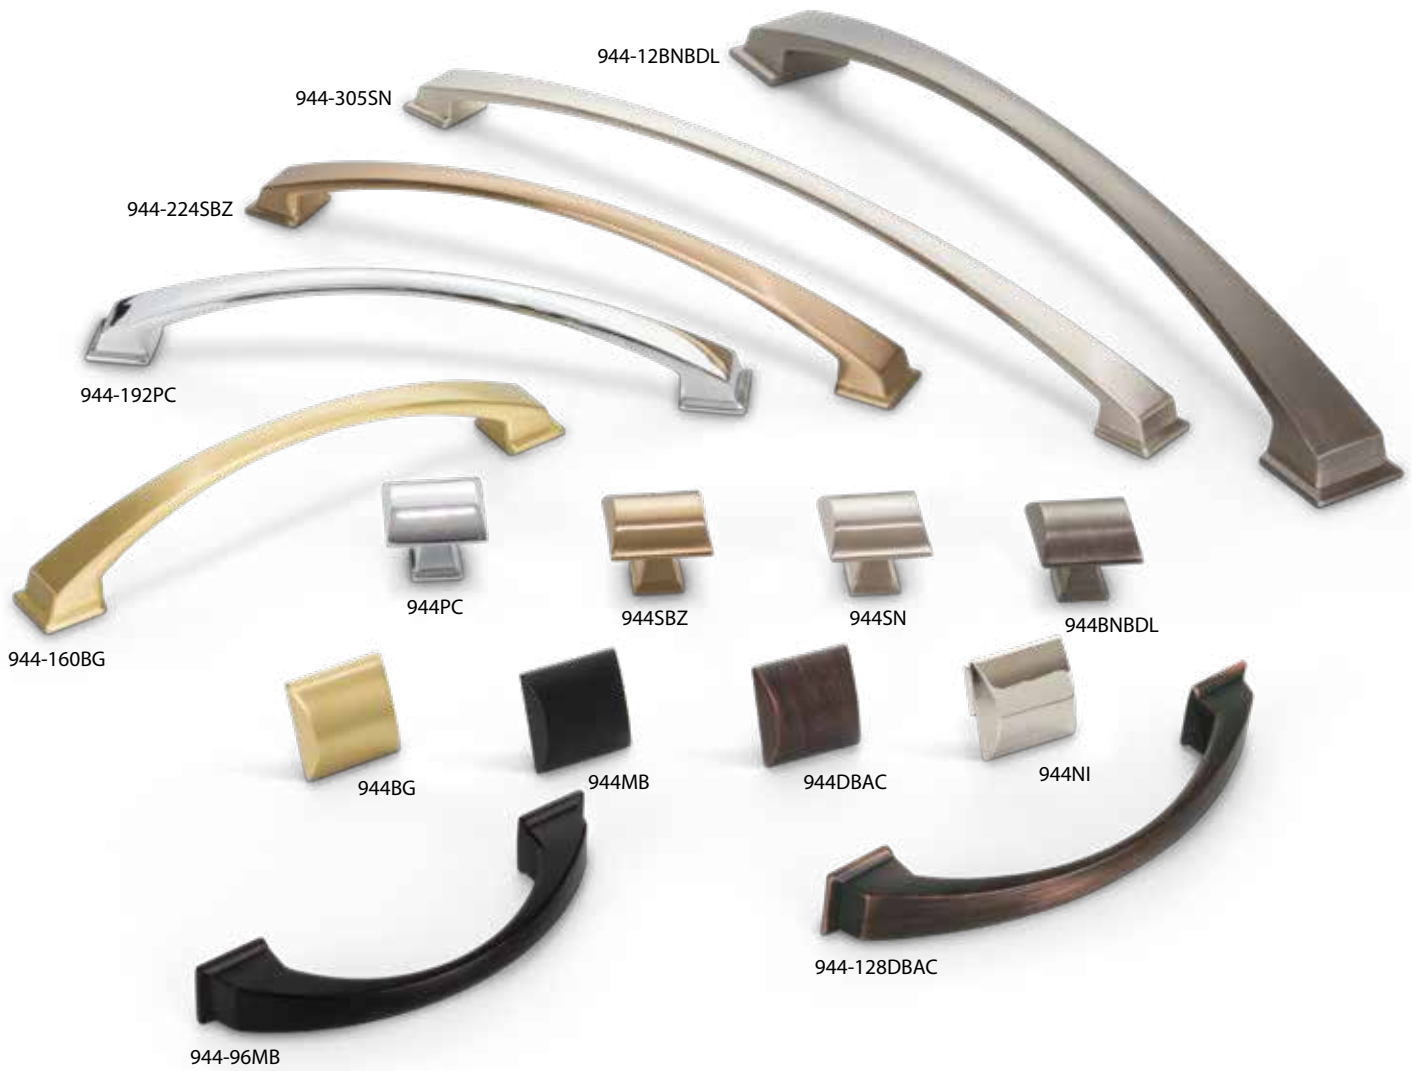

BG
Brushed Gold

BNBDL
Brushed Pewter

DBAC
Brushed Oil
Rubbed Bronze

MB
Matte Black

PC
Polished Chrome

SBZ
Satin Bronze

SN
Satin Nickel

Knobs	Description	Overall Length	Width at Center	Projection	Hand Space	Foot Width	Foot Length	Inner Box	Price Code
944	square knob	1-1/4"	1-1/4"	1-1/8"	3/4"	5/8"	5/8"	20	[D]

Pulls	Center-to-Center	Overall Length	Width at Center	Projection	Hand Space	Foot Width	Foot Length	Inner Box	Price Code
944-96	96 mm (3-3/4") CC	4-15/16"	7/16"	1-7/16"	1-1/4"	13/16"	13/16"	10	[E]
944-128	128 mm (5-1/16") CC	6-1/4"	1/2"	1-7/16"	1-3/16"	7/8"	7/8"	10	[F]
944-160	160 mm (6-5/16") CC	7-1/2"	1/2"	1-7/16"	1-3/16"	7/8"	7/8"	10	[F]
944-192	192 mm (7-9/16") CC	8-3/4"	1/2"	1-7/16"	1-3/16"	15/16"	7/8"	10	[G]
944-224	224 mm (8-13/16") CC	10"	1/2"	1-1/2"	1-5/16"	15/16"	7/8"	15	[H]
944-305	305 mm (12") CC	13-3/16"	1/2"	1-9/16"	1-5/16"	15/16"	7/8"	10	[K]
944-12	12" CC appl. handle	13-5/8"	11/16"	1-7/8"	1-9/16"	1-3/8"	1-3/16"	5	[K]

Display	Description
DB812-GRY	Roman hardware on Designer Grey display board, 16"W x 11" H