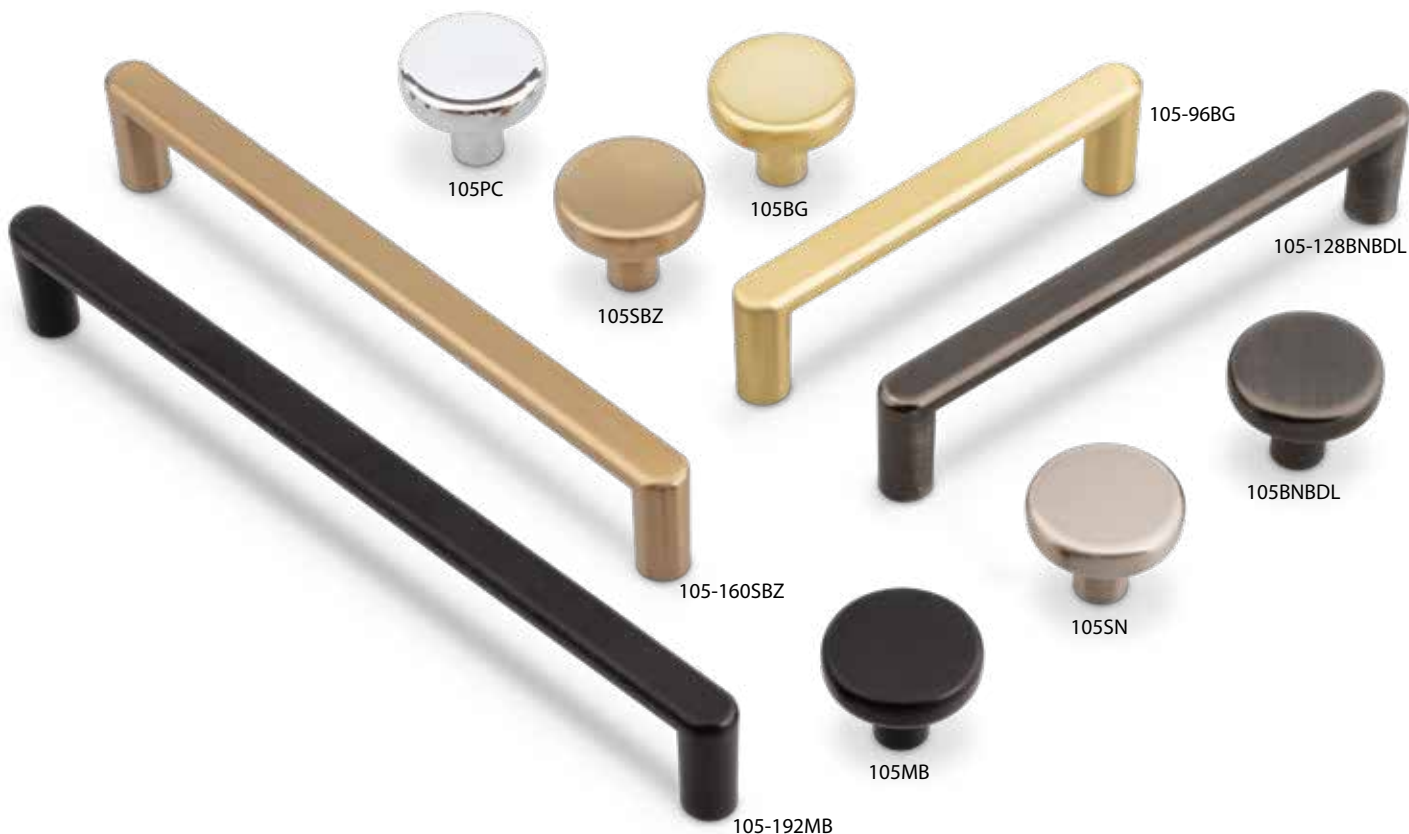

Knobs	Description	Overall Length	Width at Center	Projection	Hand Space	Foot Width	Foot Length	Inner Box	Price Code
105	round knob	1-1/4"	1-1/4"	1"	11/16"	7/16"	7/16"	10	[C]

Pulls	Center-to-Center	Overall Length	Width at Center	Projection	Hand Space	Foot Width	Foot Length	Inner Box	Price Code
105-96	96 mm (3-3/4") CC	4-1/4"	7/16"	1-1/8"	7/8"	7/16"	7/16"	10	[D]
105-128	128 mm (5-1/16") CC	5-1/2"	7/16"	1-1/8"	7/8"	7/16"	7/16"	10	[D]
105-160	160 mm (6-5/16") CC	6-3/4"	7/16"	1-1/8"	7/8"	7/16"	7/16"	10	[E]
105-192	192 mm (7-9/16") CC	8"	7/16"	1-1/8"	7/8"	7/16"	7/16"	10	[F]

Display	Description
DBE1046-GRY	Gibson hardware on Designer Grey display board, 16" W x 11" H