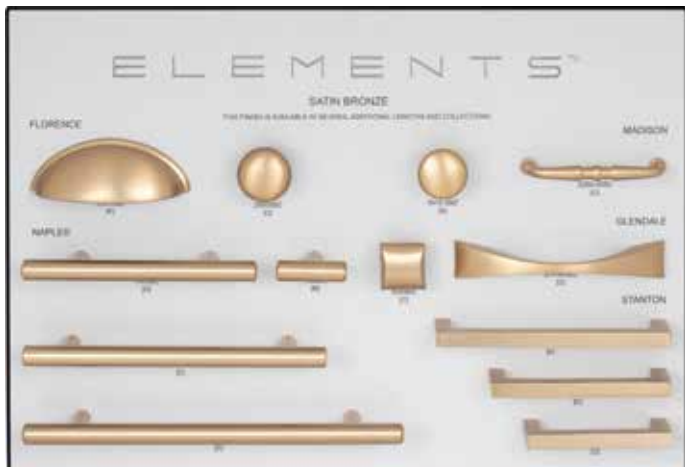

Display Boards - Variety

Satin Bronze

DBE1042-GRY