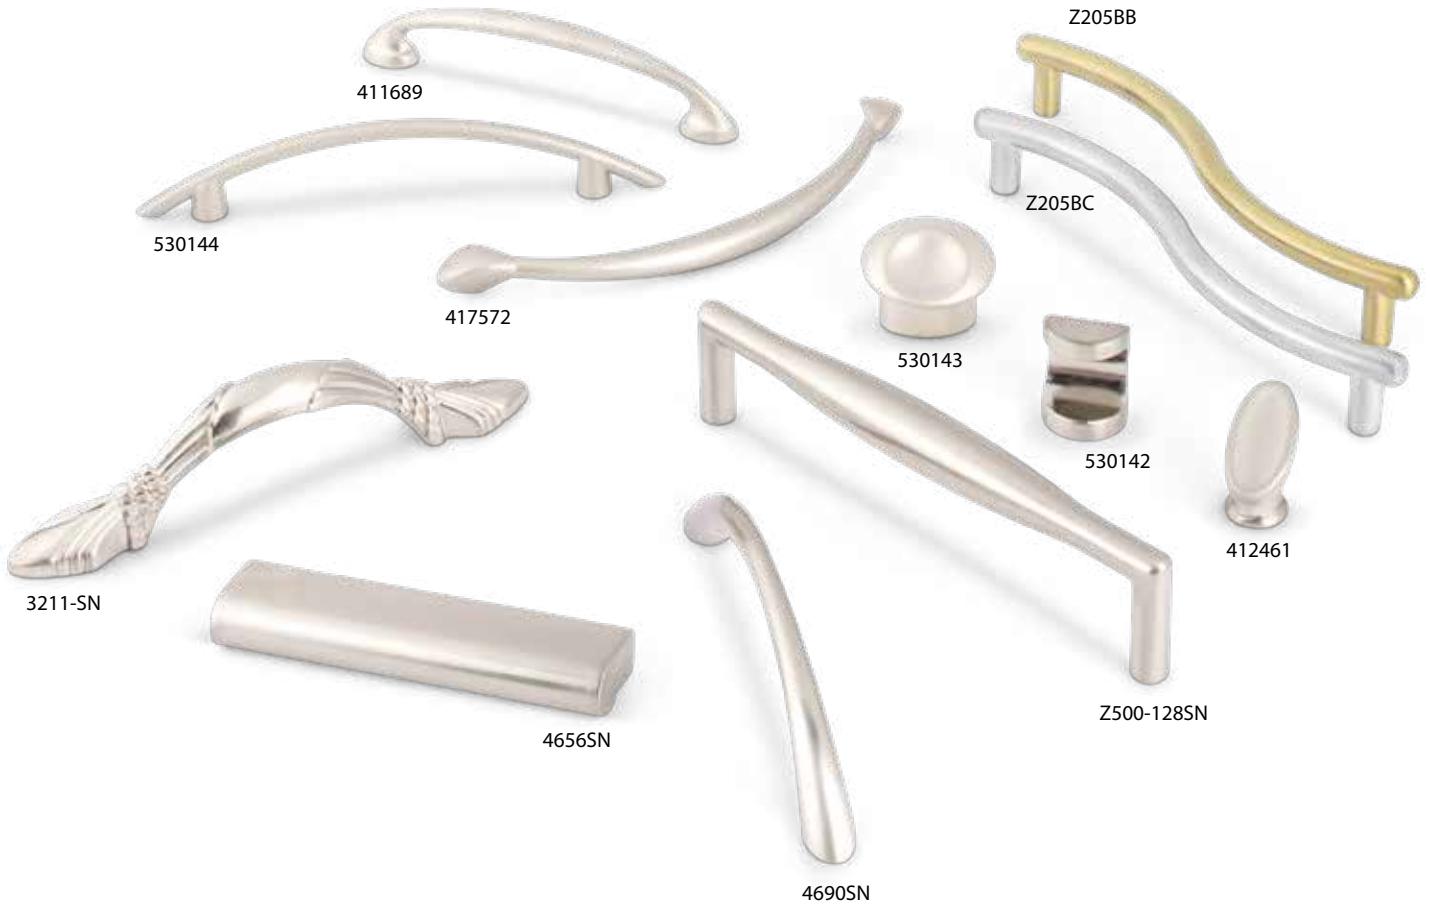

Knobs	Description	Overall Length	Width at Center	Projection	Hand Space	Foot Width	Foot Length	Inner Box	Price Code
412461	oval knob	1"	9/16"	15/16"	11/16"	9/16"	9/16"	50	[B]
530142	cylindrical knob	13/16"	13/16"	1"	5/8"	13/16"	13/16"	25	[B]
530143	concave round knob	1-1/4"	1-1/4"	7/8"	5/8"	3/8"	15/16"	25	[B]

Pulls	Center-to-Center	Overall Length	Width at Center	Projection	Hand Space	Foot Width	Foot Length	Inner Box	Price Code
3211	3" CC	4-15/16"	5/8"	1-1/16"	13/16"	11/16"	1-1/8"	25	[B]
4656	3" CC	3-3/8"	7/16"	13/16"	1/2"	3/8"	3-3/8"	25	[D]
411689*	96 mm (3-3/4") CC	4-3/8"	5/16"	7/8"	5/8"	7/16"	5/8"	50	[B]
4690	96 mm (3-3/4") CC	4-1/2"	1/4"	1-3/16"	15/16"	7/16"	1/2"	50	[B]
530144	96 mm (3-3/4") CC	5-1/4"	3/16"	15/16"	3/4"	3/8"	3/8"	50	[B]
417572	128 mm (5-1/16") CC	5-7/16"	3/8"	1"	11/16"	1/2"	7/16"	30	[C]
Z205	128 mm (5-1/16") CC	5-3/4"	5/16"	7/8"	9/16"	5/16"	5/16"	30	[D]
Z500-128	128 mm (5-1/16") CC	5-3/8"	9/16"	1-5/16"	3/4"	5/16"	5/16"	15	[F]

*M4 attachment screws included with 411689 pull

BB	Brushed Brass
BC	Brushed Chrome
DN	Dull Nickel
SN	Satin Nickel