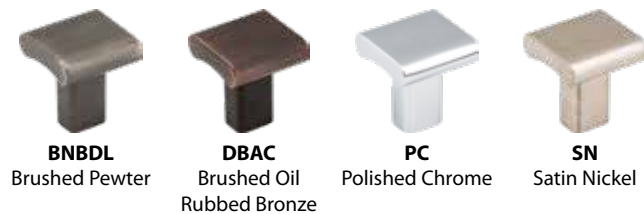

Display	Description
DBE1038-GRY	Park hardware on Designer Grey display board, 16"W x 11"H

Finishes

PATENT D833,250
D833,253

EVERLASTING

This cylindrical and classic bar pull from Naples is an everlasting design, perfect for a variety of cabinet styles. Use this straight-line bar pull collection from Elements to seamlessly update cabinets and furniture, bringing a modern look to any room. Available in solid steel as well as hollow stainless steel, in a variety of lengths and finishes.