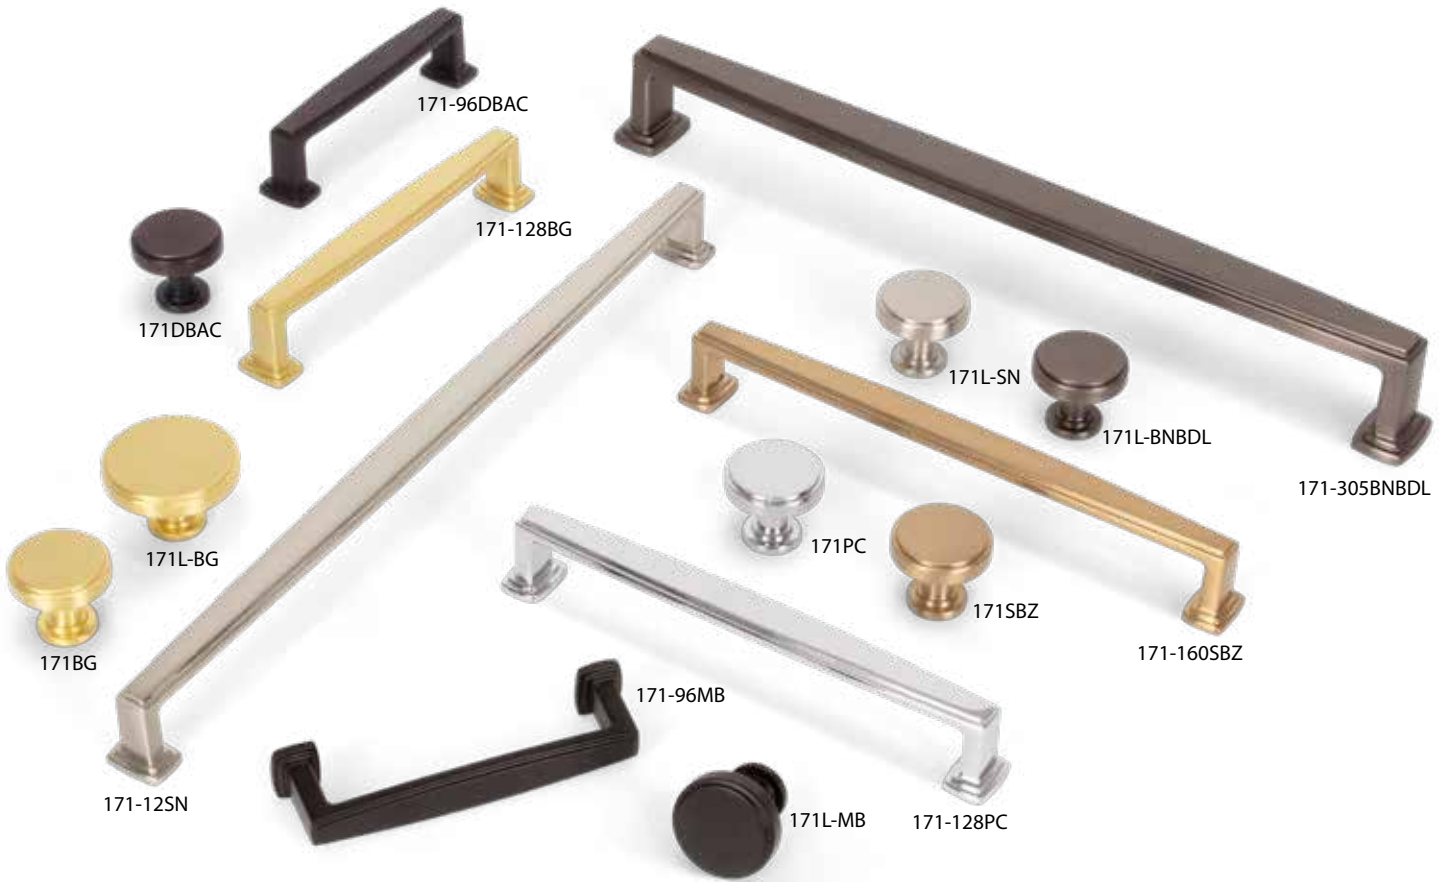

Knobs	Description	Overall Length	Width at Center	Projection	Hand Space	Foot Width	Foot Length	Inner Box	Price Code
171	round knob	1-1/4"	1-1/4"	1-1/8"	13/16"	3/4"	3/4"	20	[D]
171L	large round knob	1-3/4"	1-3/4"	1-1/8"	13/16"	3/4"	3/4"	10	[E]

Pulls	Center-to-Center	Overall Length	Width at Center	Projection	Hand Space	Foot Width	Foot Length	Inner Box	Price Code
171-96	96 mm (3-3/4") CC	4-3/8"	11/16"	1-1/8"	7/8"	13/16"	9/16"	10	[F]
171-128	128 mm (5-1/16") CC	5-5/8"	11/16"	1-1/8"	7/8"	13/16"	9/16"	10	[F]
171-160	160 mm (6-5/16") CC	6-7/8"	11/16"	1-1/8"	7/8"	13/16"	9/16"	10	[G]
171-192	192 mm (7-9/16") CC	8-1/8"	11/16"	1-1/8"	7/8"	13/16"	9/16"	10	[G]
171-305	305 mm (12") CC	12-5/8"	11/16"	1-1/8"	7/8"	13/16"	9/16"	10	[K]
171-12	12" CC appl. handle	12-13/16"	1"	1-5/8"	1-1/4"	1-1/8"	13/16"	5	[K]
171-18	18" CC appl. handle	18-13/16"	1"	1-5/8"	1-1/4"	1-1/8"	13/16"	5	[K]

Display	Description
DB820-GRY	Richard hardware on Designer Grey display board, 16"W x 11"H