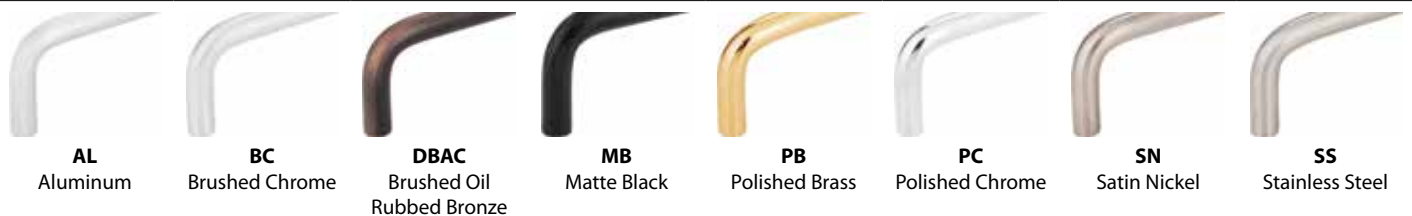

Aluminum Pulls

Aluminum Pulls	Center-to-Center	Overall Length	Width at Center	Projection	Hand Space	Foot Width	Foot Length	Inner Box	Price Code
A271-3AL	3" CC	3-5/16"	5/16"	1-1/4"	15/16"	5/16"	5/16"	30	[A]
A271-3.5AL	3-1/2" CC	3-13/16"	5/16"	1-1/4"	15/16"	5/16"	5/16"	30	[A]
A271-96AL	96 mm (3-3/4") CC	4-1/16"	5/16"	1-1/4"	15/16"	5/16"	5/16"	30	[A]
A271-4AL	4" CC	4-5/16"	5/16"	1-1/4"	15/16"	5/16"	5/16"	30	[A]

Stainless Steel Pulls

Stainless Steel Pulls	Center-to-Center	Overall Length	Width at Center	Projection	Hand Space	Foot Width	Foot Length	Inner Box	Price Code
K271-3SS	3" CC	3-5/16"	5/16"	1-1/4"	15/16"	5/16"	5/16"	30	[D]
K271-3.5-SS	3-1/2" CC	3-13/16"	5/16"	1-1/4"	15/16"	5/16"	5/16"	30	[C]
K271-96-SS	96 mm (3-3/4") CC	4-1/16"	5/16"	1-1/4"	15/16"	5/16"	5/16"	30	[C]
K271-4SS	4" CC	4-5/16"	5/16"	1-1/4"	15/16"	5/16"	5/16"	30	[D]

Steel Pulls

Steel Pulls	Center-to-Center	Overall Length	Width at Center	Projection	Hand Space	Foot Width	Foot Length	Inner Box	Price Code
S271-3	3" CC	3-5/16"	5/16"	1-1/4"	15/16"	5/16"	5/16"	30	[A]
S271-3.5	3-1/2" CC	3-13/16"	5/16"	1-1/4"	15/16"	5/16"	5/16"	30	[A]
S271-96	96 mm (3-3/4") CC	4-1/16"	5/16"	1-1/4"	15/16"	5/16"	5/16"	30	[A]
S271-4	4" CC	4-5/16"	5/16"	1-1/4"	15/16"	5/16"	5/16"	30	[A]
S271-128	128 mm (5-1/16") CC	5-5/16"	5/16"	1-1/4"	15/16"	5/16"	5/16"	20	[A]

Finishes