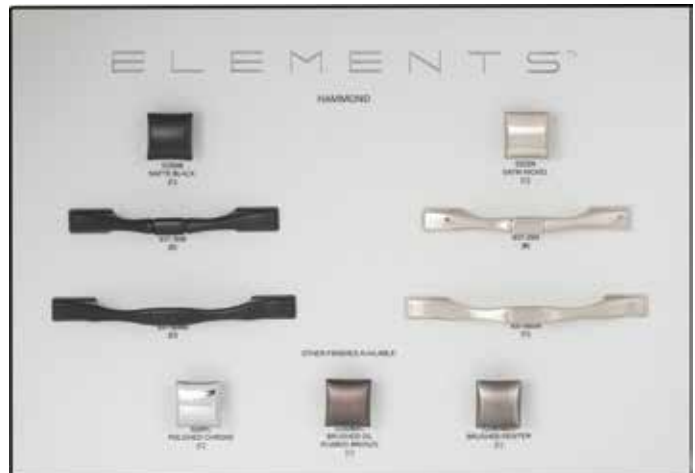

Hammond

DBE1034-GRY

Display boards are 16" x 11"