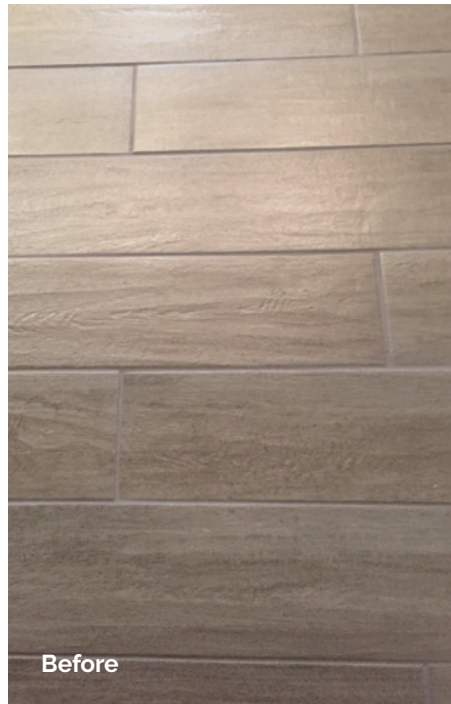

**“Wow, I’m just
blown away.”**

Janitorial Management, Inc. transformed a Man Cave into a Man Castle.

Janitorial Management, Inc. was asked to seal a newly installed wood grain ceramic floor. The customer was renovating his “Man Cave” and wanted to protect the flooring from food and drink. He also wanted the floor to have a higher shine and be easier to clean.

JMI was given a super short window to complete the project. NeverStrip Tile Seal™ was chosen not only for its quick dry time, but for its attractive Satin sheen and ease of cleaning and maintenance. JMI finished the 1,300 square foot project in just 3 hours.