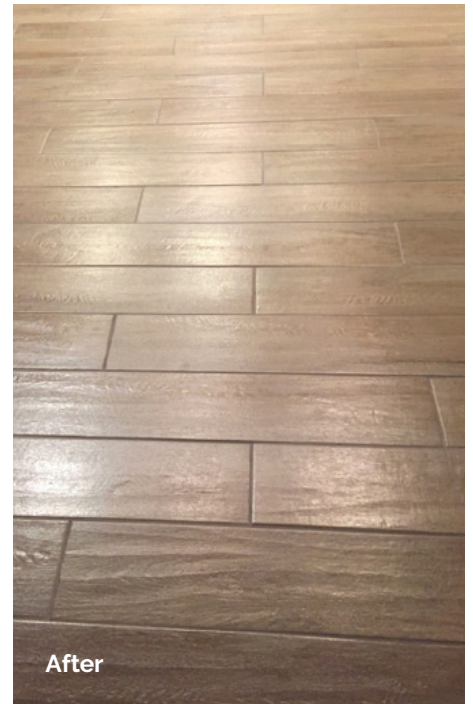

**“Wow, I’m just
blown away.”**

Janitorial Management, Inc. transformed a Man Cave into a Man Castle.

Janitorial Management, Inc. was asked to seal a newly installed wood grain ceramic floor. The customer was renovating his “Man Cave” and wanted to protect the flooring from food and drink. He also wanted the floor to have a higher shine and be easier to clean.

JMI was given a super short window to complete the project. NeverStrip Tile Seal™ was chosen not only for its quick dry time, but for its attractive Satin sheen and ease of cleaning and maintenance. JMI finished the 1,300 square foot project in just 3 hours.