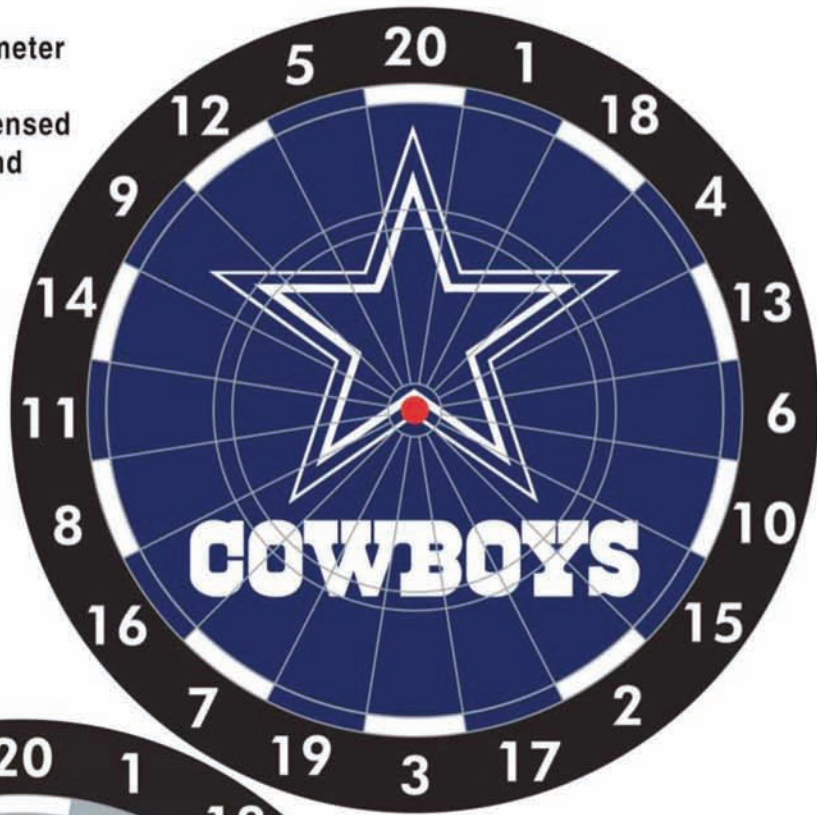

84-1024

84-1025

84-1026

84-1027

84-1028

The licensed paper dartboard from Imperial is a great way to show off your team spirit in a gameroom or office. The dartboard has a 12" diameter and weighs 1.5 lbs. This is the only officially licensed paper dartboard available and makes a great gift for any serious player or fan. All teams available. Minimums may apply.