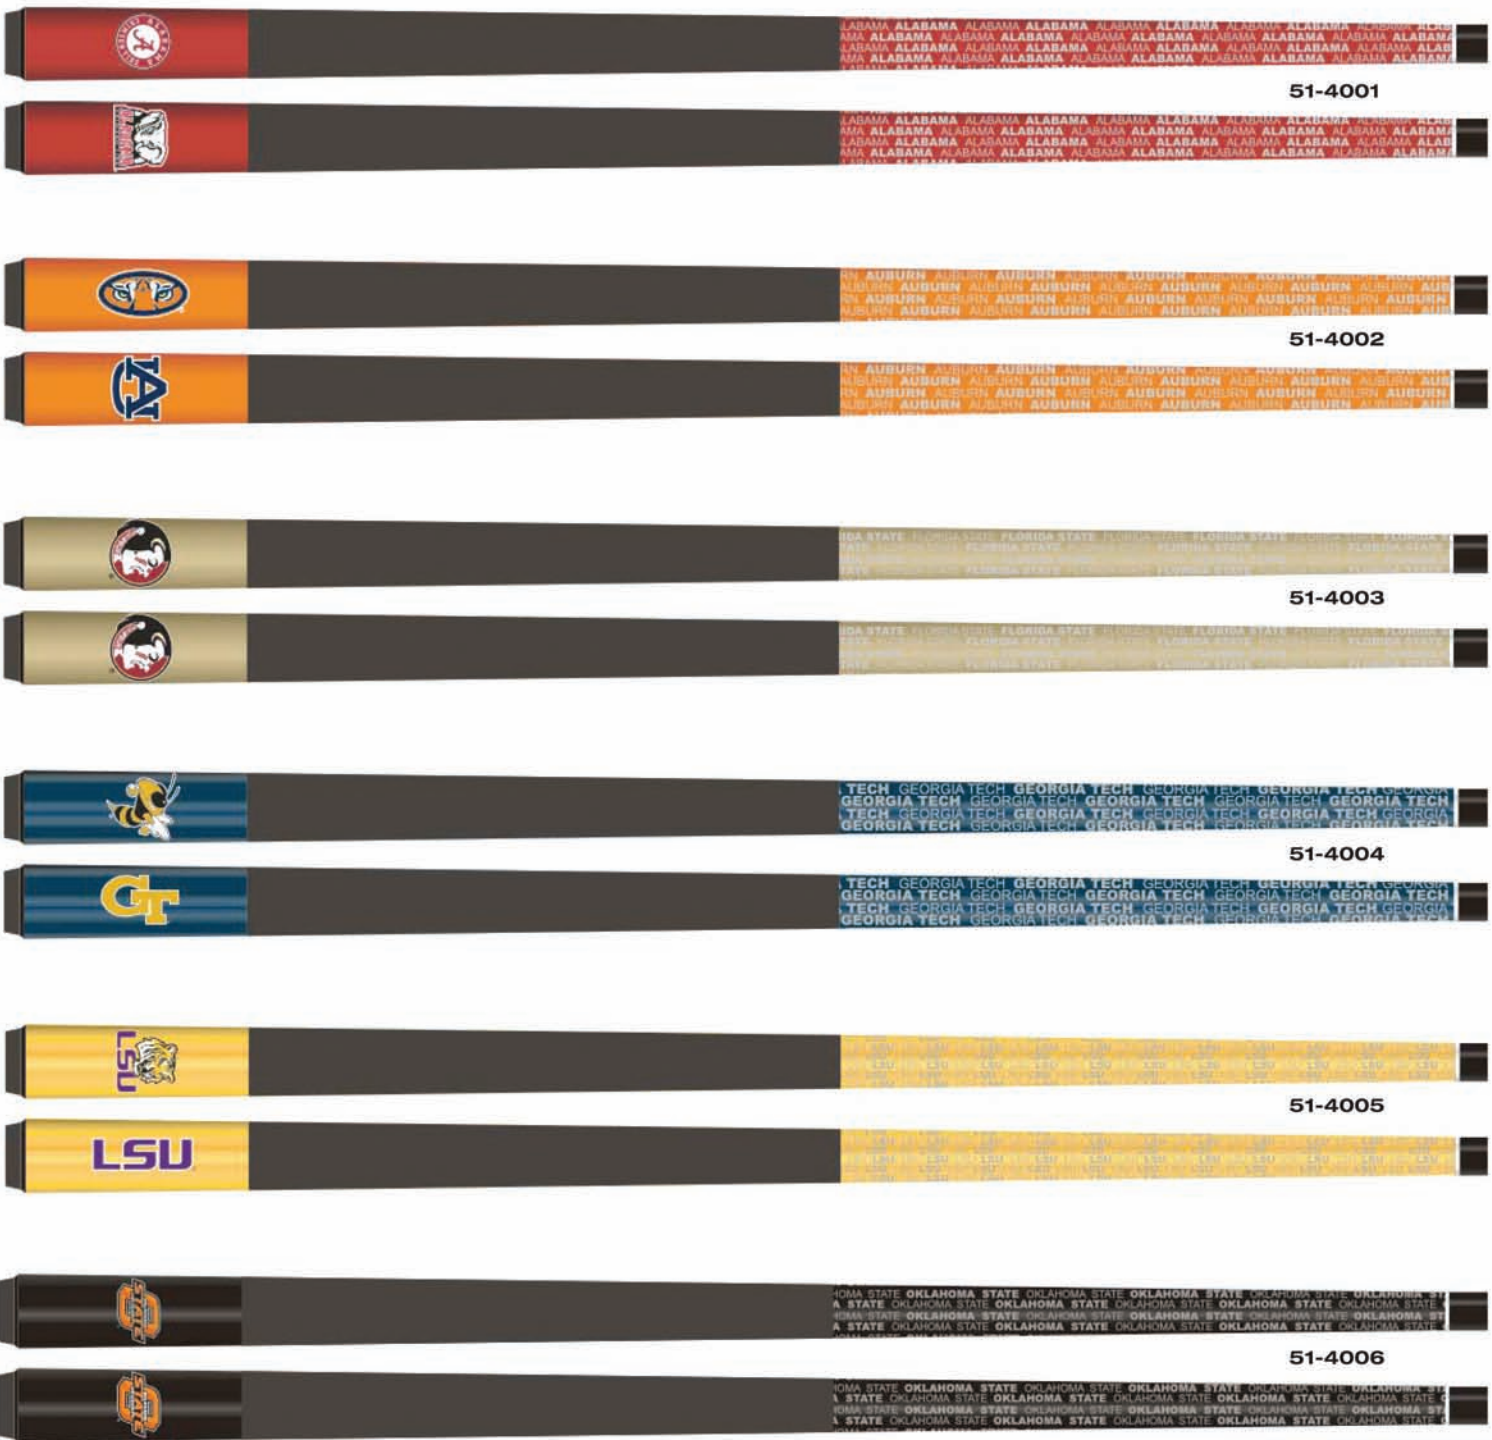

Eliminator Cues have come to the CLC. These fiberglass wrapped over maple cues produce the smoothest and most consistent hits in the industry today.

Cues

- Northern Michigan hard rock maple, hand cut & selected from true-built USA.
- Nylon/fibre threaded ferrules with Le Professional tips from Tweeten USA.
- The time seasoned maple core is then bonded to fiberglass to produce the most warp resistant sealed, durable straightest cue in the world.

All of our cues are guaranteed for 90 days to be free of defects. Any problems with an unused cue and it will be replaced free of charge.