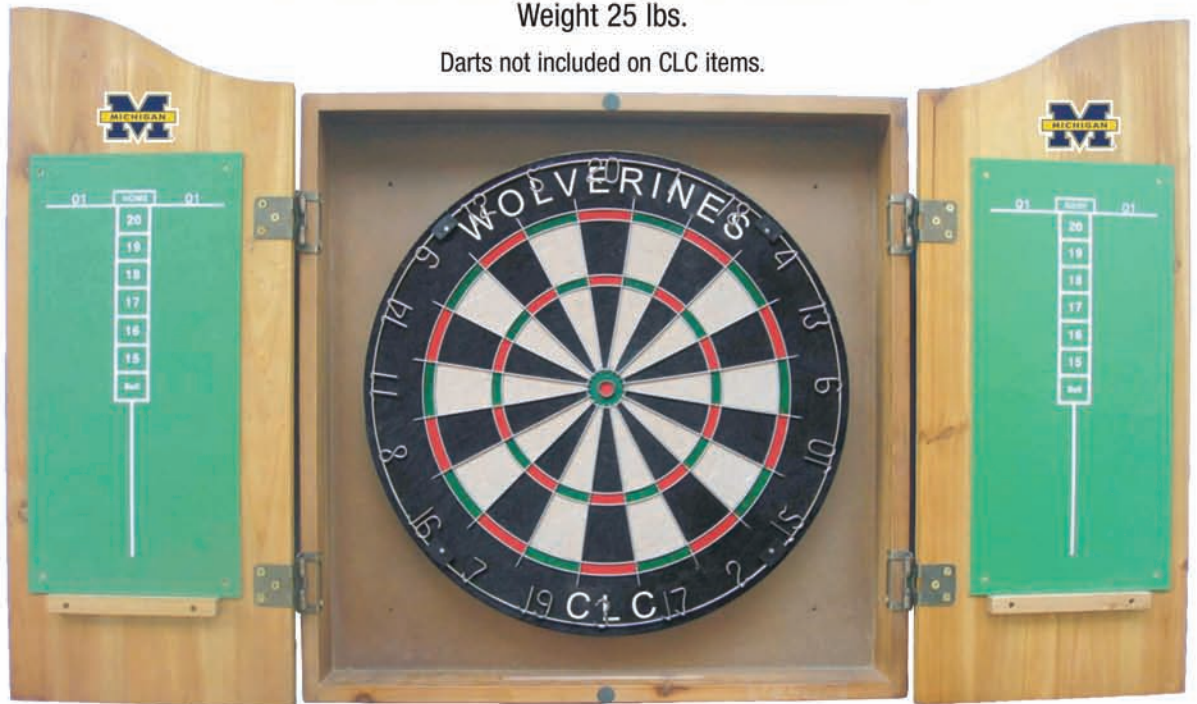

The officially licensed dart cabinets from Imperial make a great gift for any fan. The cabinet is solid pine and contains a bristle board, chalk and eraser. Silk Screened logos are available on all teams but minimums may apply. 50 piece minimums may apply for silk screened logos. Weight 25 lbs.

Darts not included on CLC items.