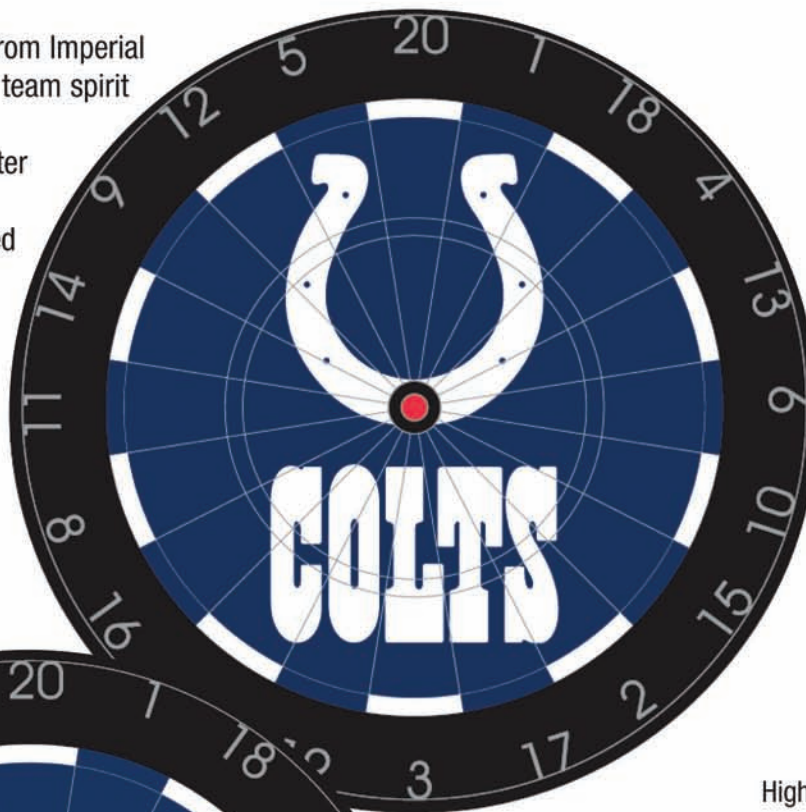

The licensed bristle dartboard from Imperial is a great way to show off your team spirit in a gameroom or office.

The dartboard has a 18" diameter and weighs 11 lbs.

This is the only officially licensed bristle dartboard available and makes a great gift for any serious player or fan.

All teams available.

Minimums may apply.

71-1001