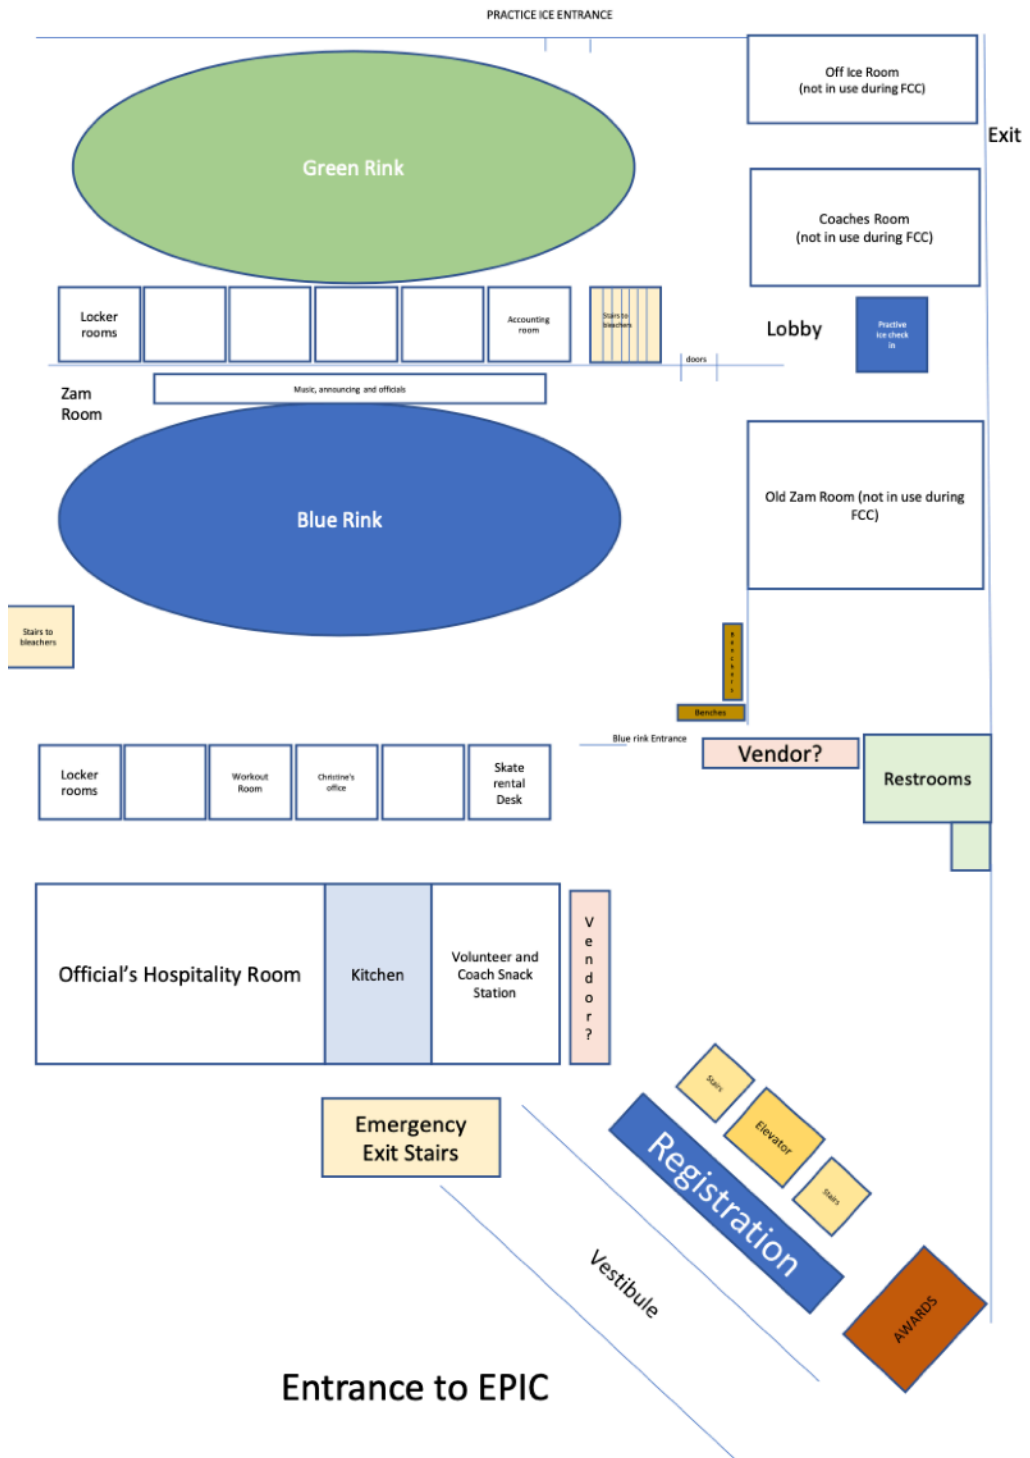

MAP OF EDORA POOL AND ICE CENTER (EPIC)

Facility Information (EPIC)

[Edora Pool Ice Center (EPIC) - City of Fort Collins (fcgov.com)](http://www.fcgov.com/edora-pool-ice-center)

Emergency Exit Stairs