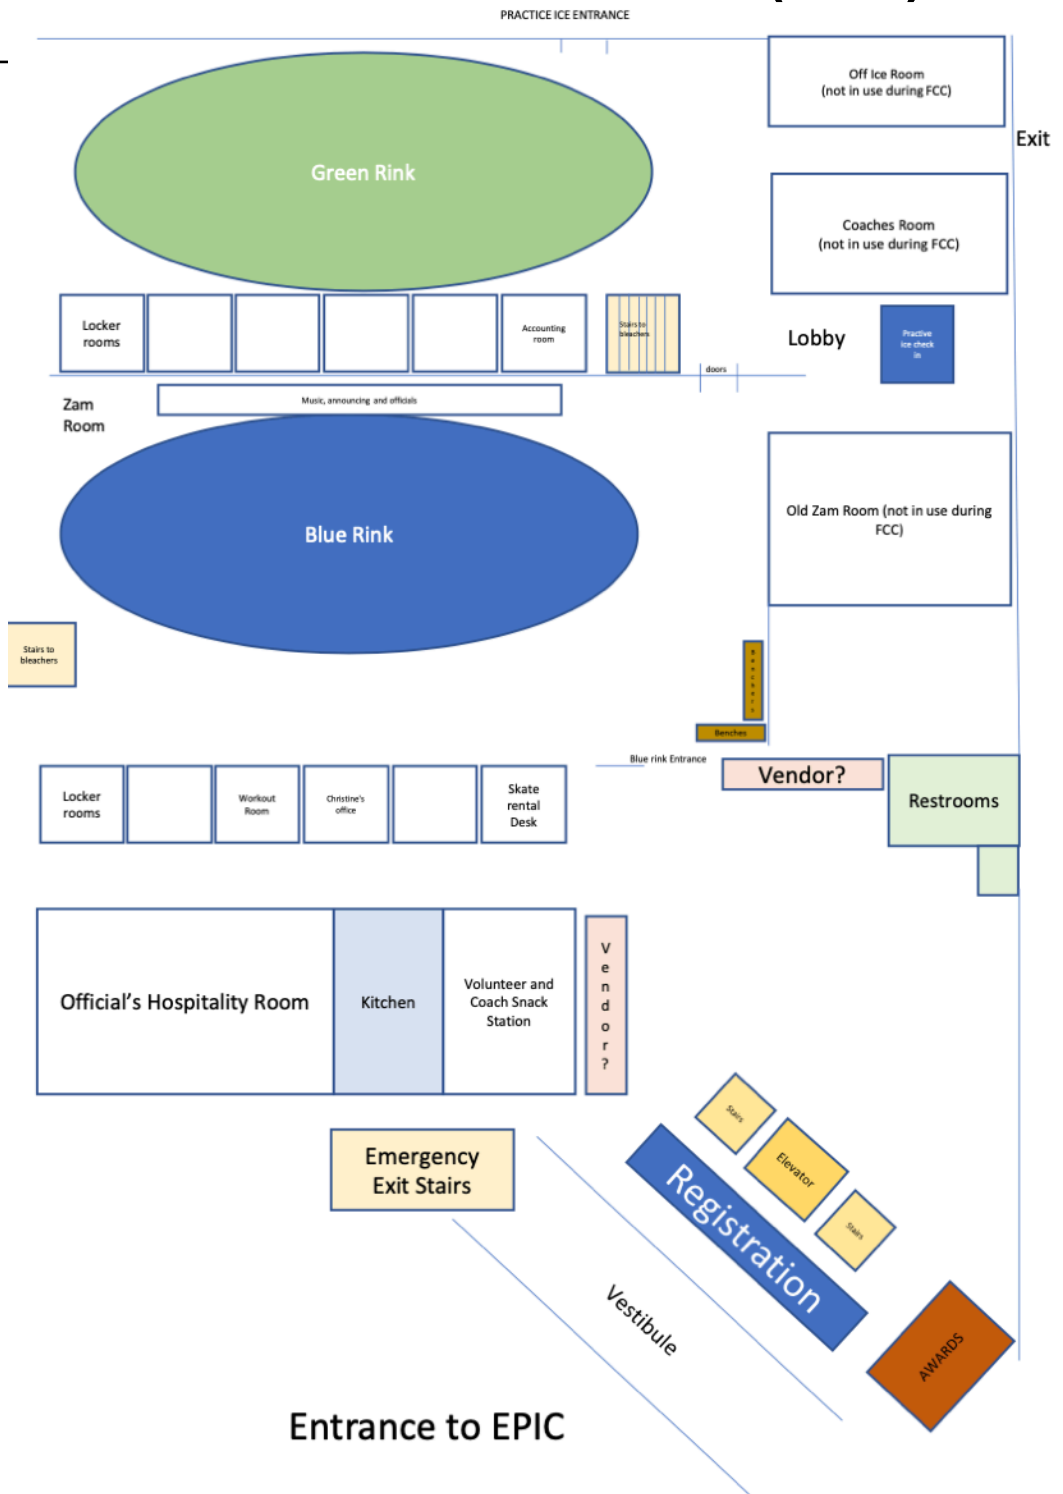

ADDITIONAL RESOURCES (LINKS)

Scoring Systems: sk8stuff.com

MAP OF EDORA POOL AND ICE CENTER (EPIC)

Facility Information (EPIC)

[Edora Pool Ice Center (EPIC) - City of Fort Collins (fcgov.com)](#)

Entrance to EPIC