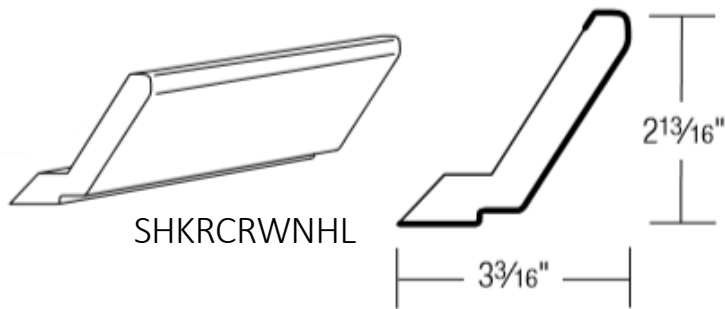

MOULDINGS / EMBELLISHMENTS

the crowning touch to any design...

Eurotek Shaker Crown With Heel

Colors

Bright White	Grey Mist
Alabaster	Grey Opal
White Cypress	Espresso

Not available in Deluxe Veneers