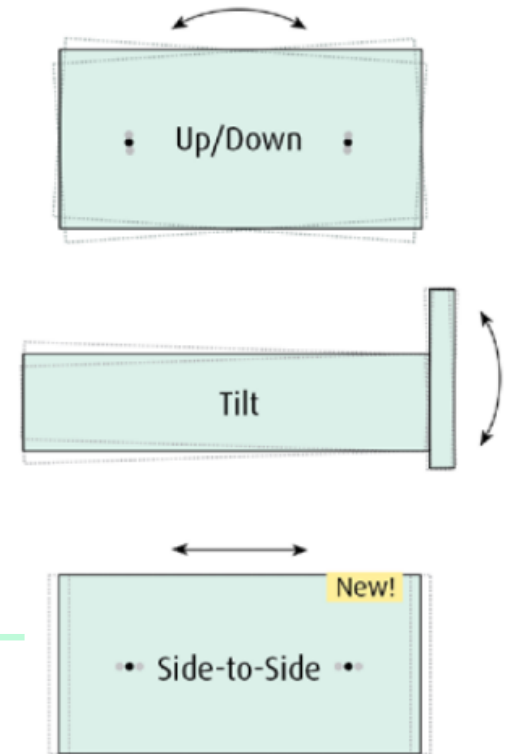

# BLUM *drawer glide* ENHANCEMENT

Side to side adjustment.

- Also available as an add on feature. (*Blum Orange Drawer Clip Set with Side-to-Side adjustability for \$18 list per set*).

Drawers narrower than 10-7/16" will not include the side to side adjustment feature.