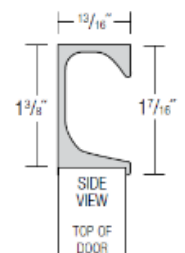

C-Pull

- $45 / Door and Dr. Front