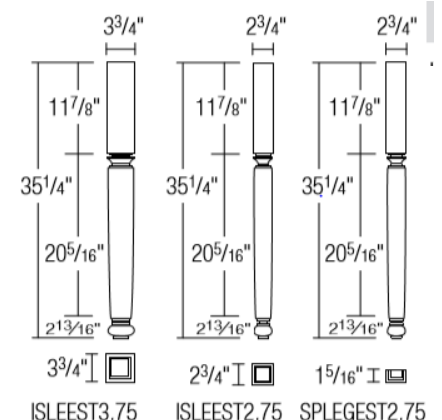

# LEGS FOR EVERY STYLE

Traditional  
Double Square

Aster

Long Tapered 2 Sides

Long Tapered 4 Sides

Estate

Square With Tapered Foot

Mission