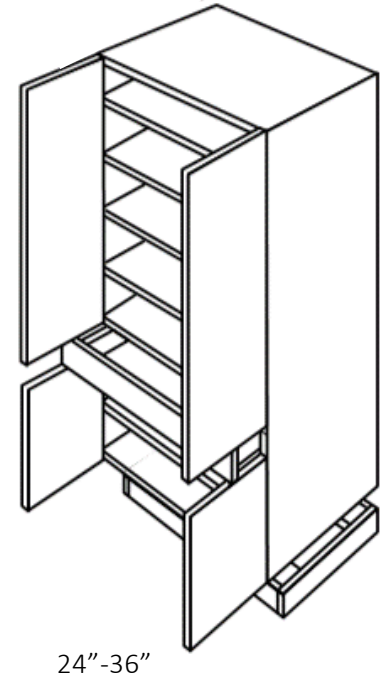

# ROOMS FOR MORE - UTILITY CABINETS

choose from all shelves, or shelves with a drawer, both align with base cabinets

Widths 15"-36"

Heights 84"-96"