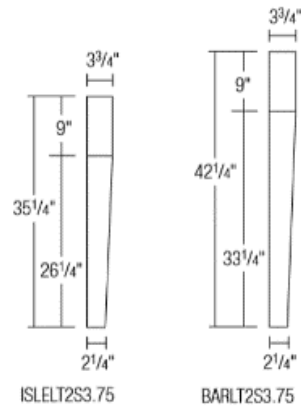

# LEGS FOR EVERY STYLE

Traditional  
Double Square

Aster

Long Tapered 2 Sides

Long Tapered 4 Sides

Estate

Square With Tapered Foot

Mission