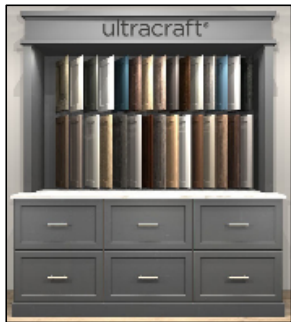

### Thermofoil Door Styles

-Beadboard

-Charleston Wide

-Edison

-Greco Wide

-Hudson Wide

-Jupiter