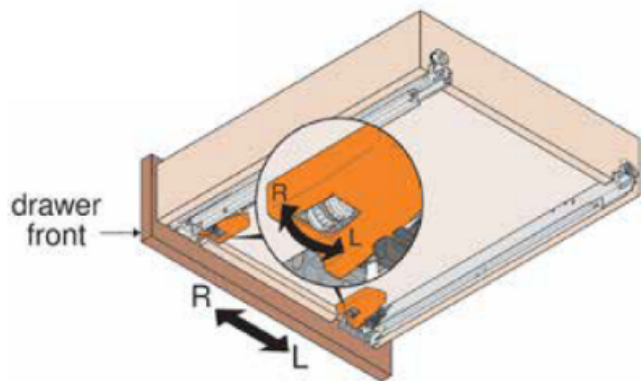

# BLUM *drawer glide* ENHANCEMENT

Side to side adjustment.

- Also available as an add on feature. (*Blum Orange Drawer Clip Set with Side-to-Side adjustability for \$18 list per set*).

Drawers narrower than 10-7/16" will not include the side to side adjustment feature.