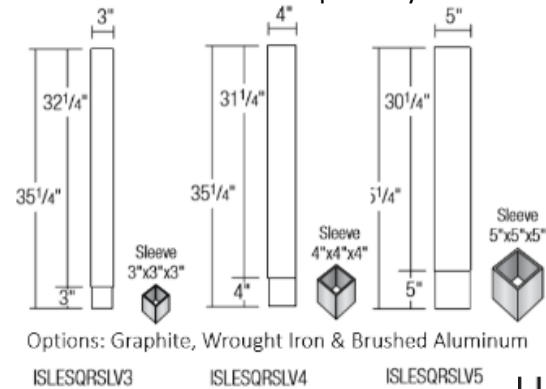

English

Long Tapered 4 Sides

Metro

Palladian

Square With Sleeve  
Sleeves Sold Separately