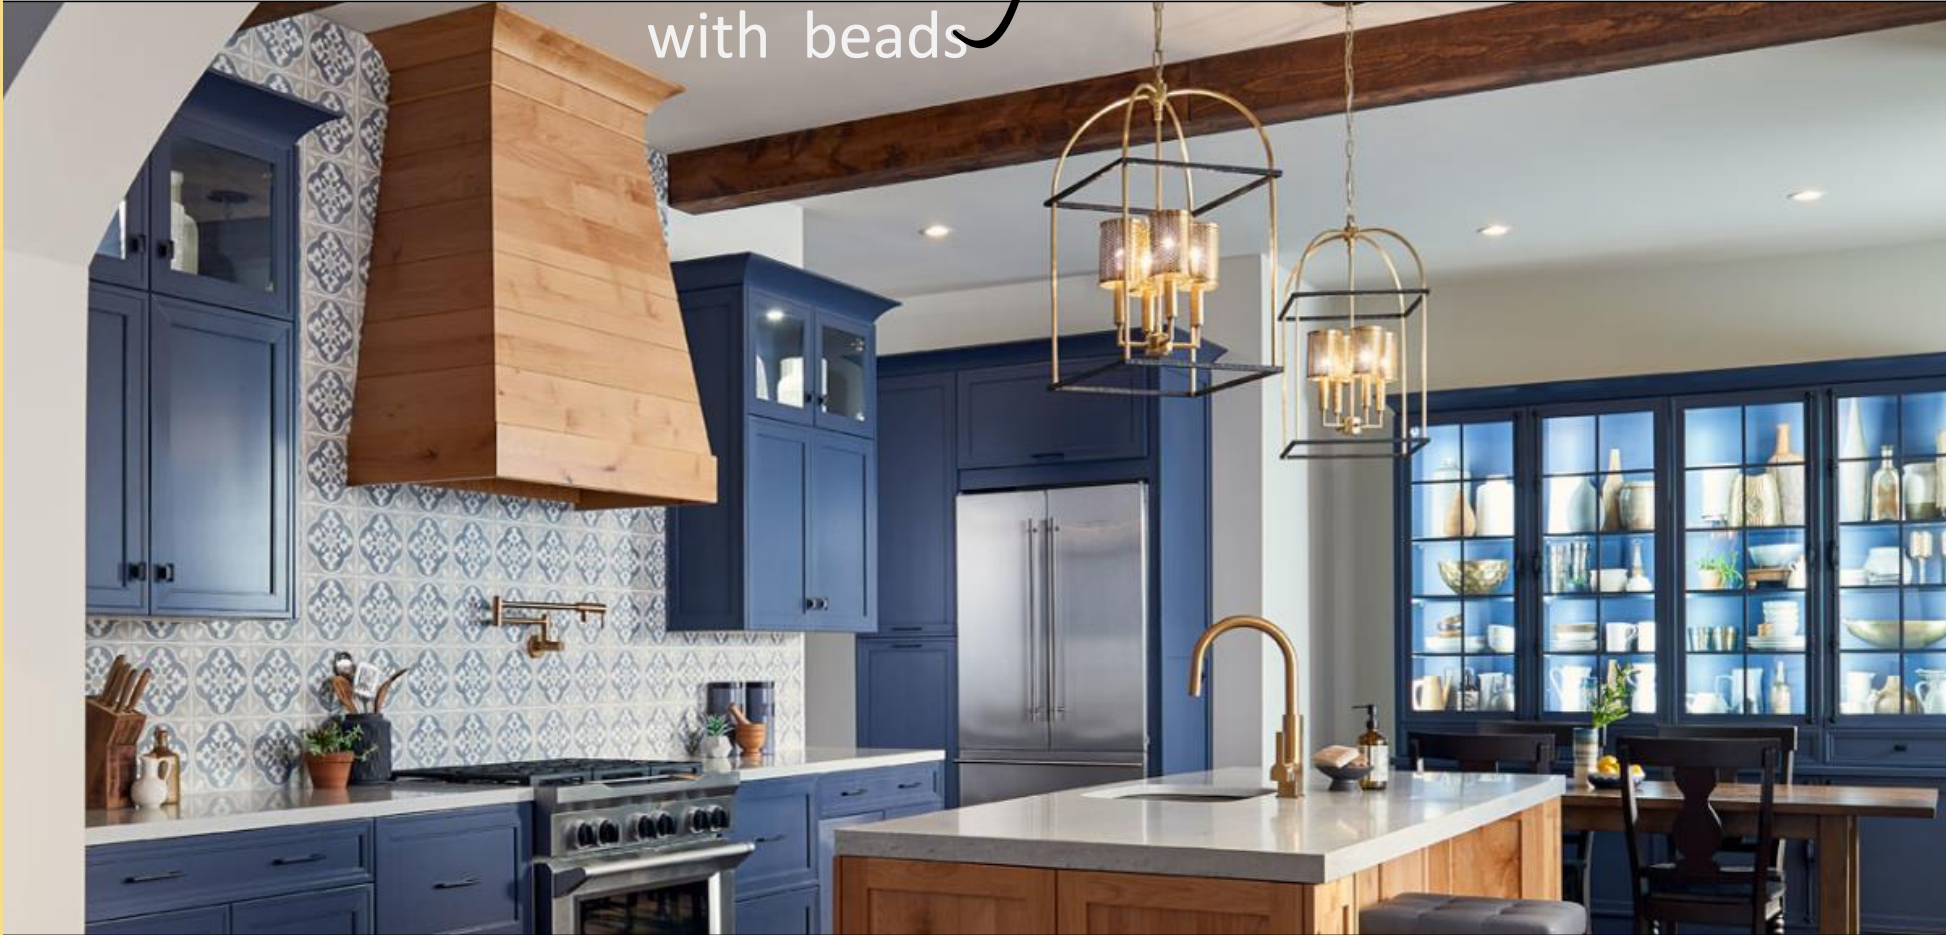

cambridge hood with beads