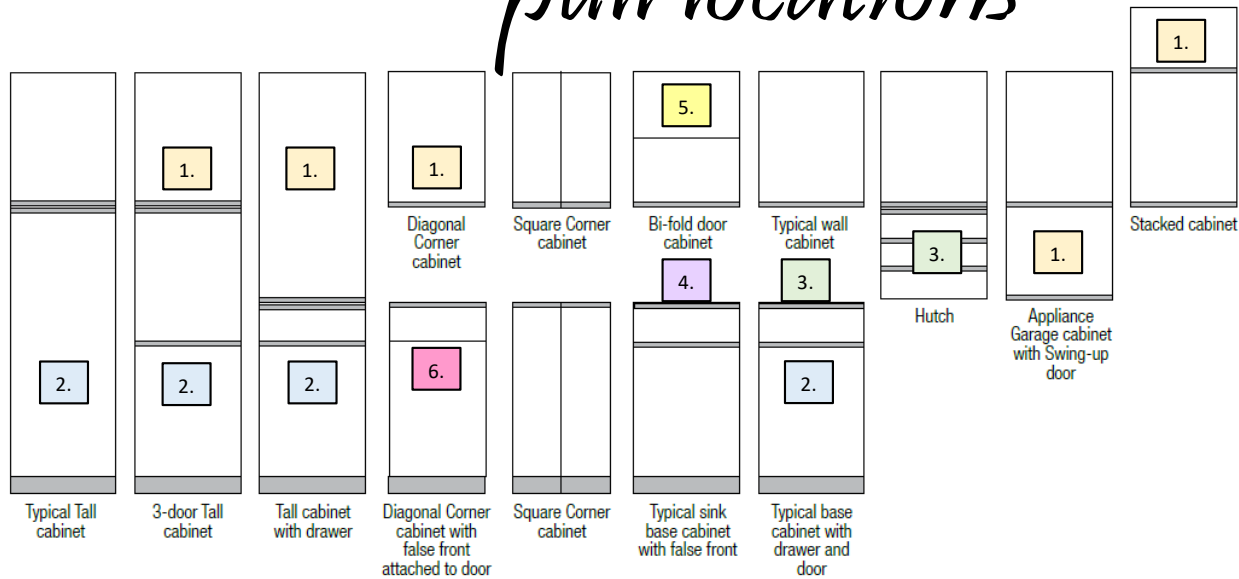

# INTEGRATED *pull locations*

1. Wall cabinet doors, and doors on the upper section door of tall cabinets have pulls at the bottom.
2. Pulls on base, vanity and lower sections of tall cabinets are at the top.
3. Drawer front pulls are always at the top. Minimum width 9", minimum height 6-1/8".
4. False drawer fronts have pulls.
5. Integrated pulls are not available on the upper portion of the bi-fold door (HPFW)
6. On a diagonal corner base (DCB) the pull will be on the top of the false drawer front, but not on the top of the door (the false drawer front is attached to the door).