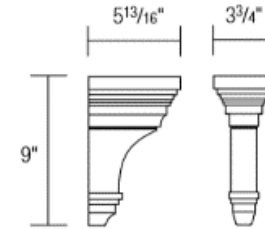

Art Corbel

Oak, Maple, Cherry, Alder, Walnut, & Carved Laminated Stock