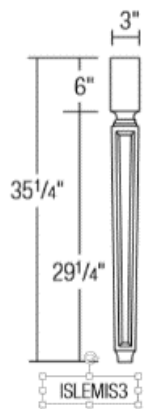

English

Long Tapered 4 Sides

Metro

Palladian

Square With Sleeve  
Sleeves Sold Separately