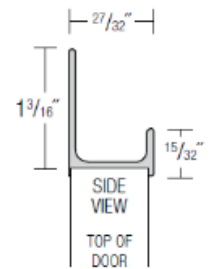

sleek minimalism

ALUMINUM INTEGRATED PULLS

Modification

Pulls have a matte aluminum finish.

L-Pull

- $30 / Door and Dr. Front

C-Pull

- $45 / Door and Dr. Front