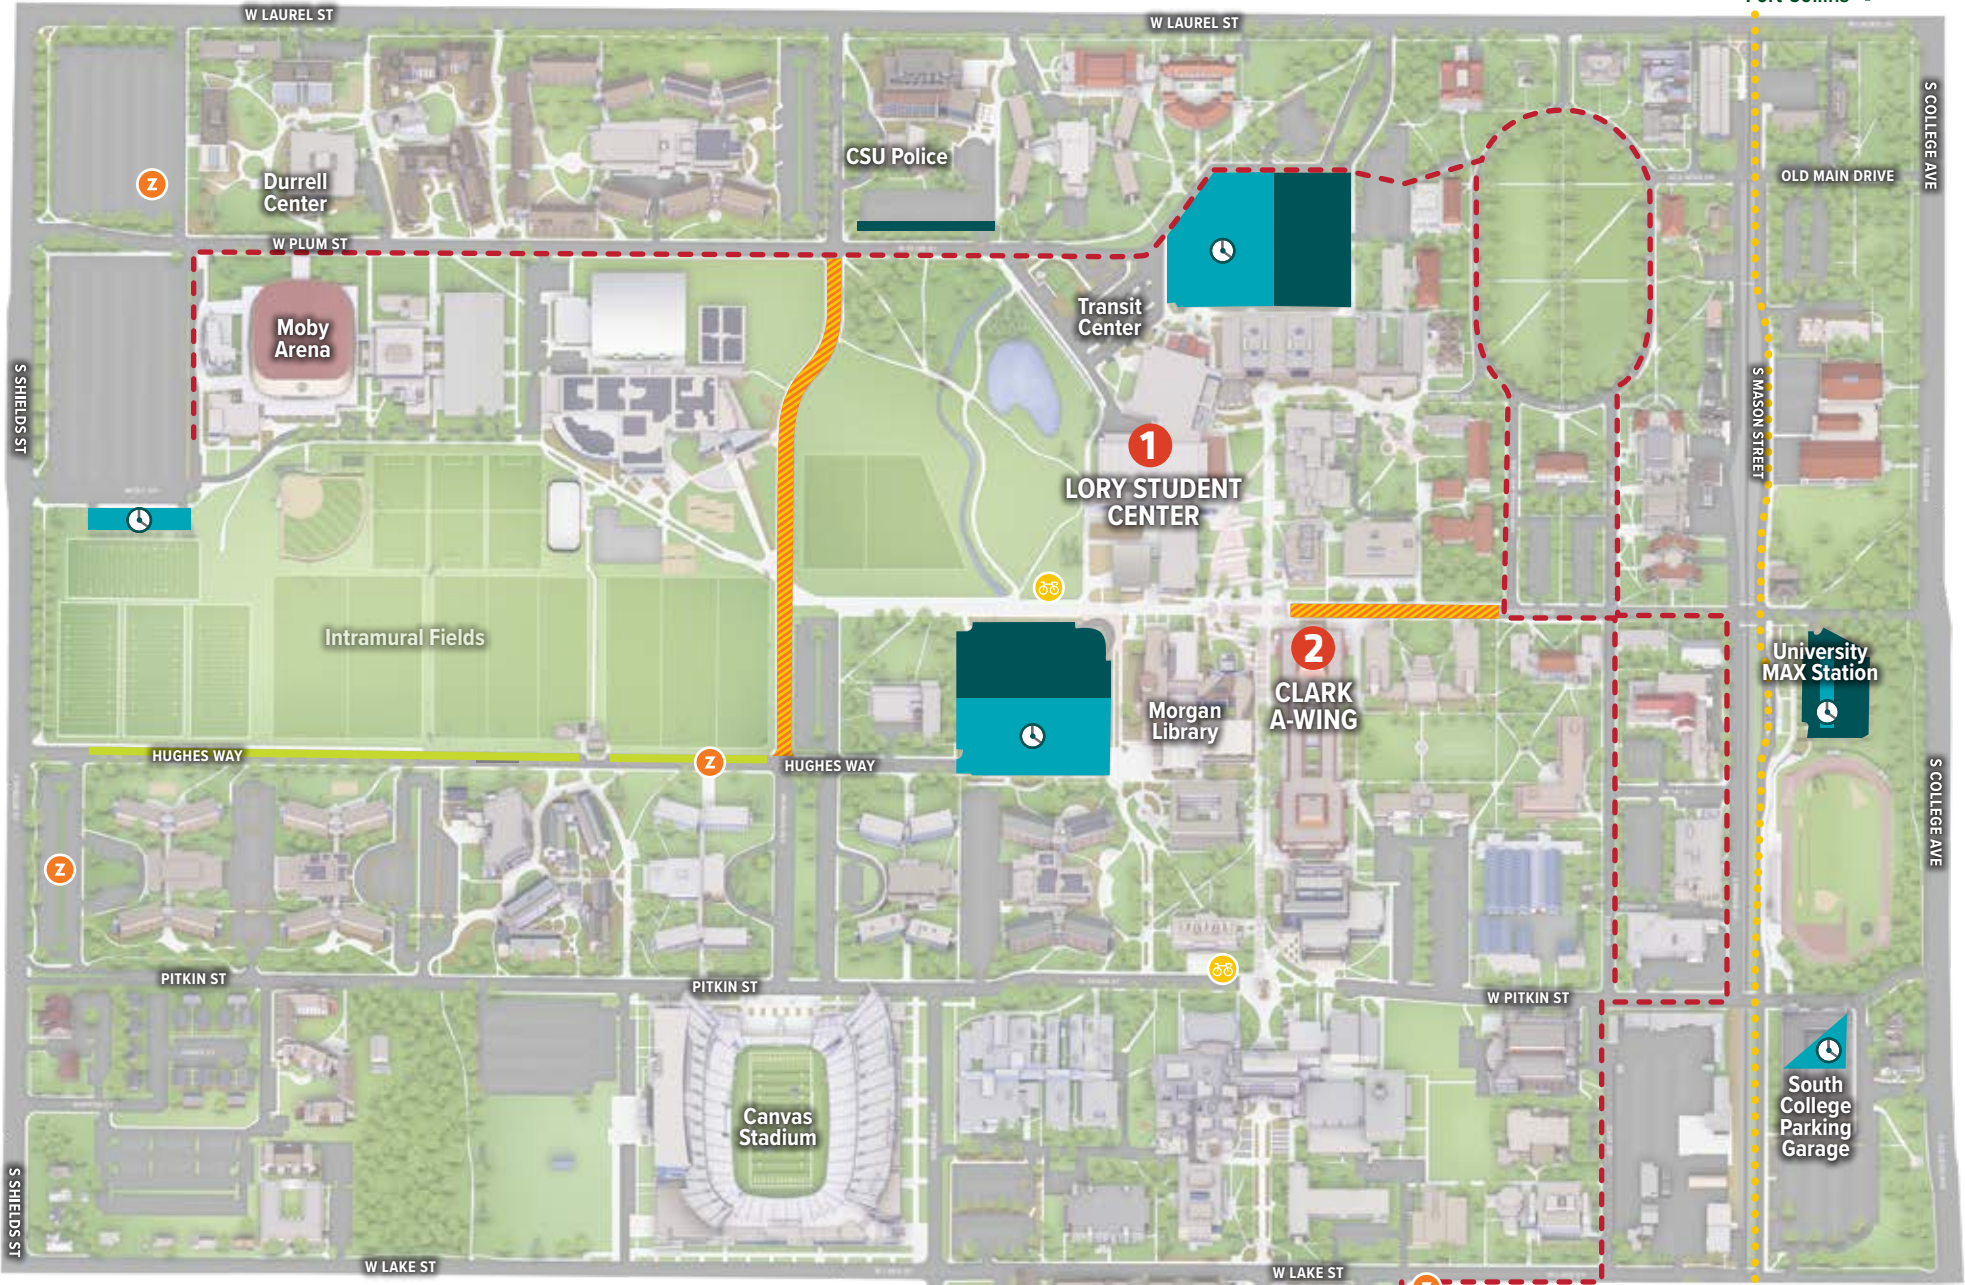

ROCKY MOUNTAIN METER SCHOOL 2020 - CSU Campus/Parking Map

Old Town Fort Collins ↑ I-25 →

- Pay-to-Park Lot**
Open to the public for hourly pay-to-park
- Zone A Parking**
Permit required for all vehicles*
Purchase at Registration

- 1** Registration & Sessions
- 2** Sessions
- Z** ZipCar Location
- Zagster Bike Share Location

Distance 1/4 mile
Walking Time 4-5 minutes

*Please purchase parking permits at Parking Services;
1508 Center Avenue, Open Monday - Friday 7:30 a.m. - 4 p.m.

- Around the Horn**
(free bus every 20 minute)
- MAX Bus Rapid Transit**
- CLOSED TO TRAFFIC**
- Parking Services Office**
- Hilton Fort Collins**