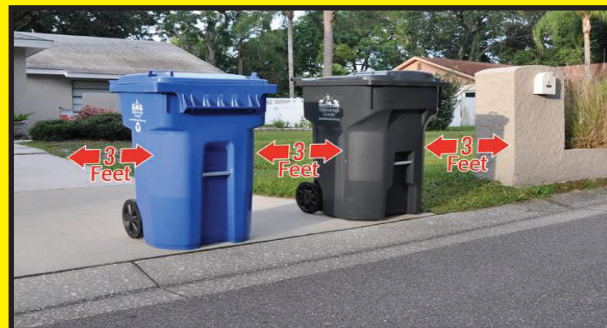

Step 3. Cart Placement

Place your carts at the curb or edge of the street or alley with the wheels and handle facing toward your house (away from the street). Be sure there is a minimum clearance of three (3) feet on all sides of the carts, including mailboxes, trees, cars etc. The trash and recycling carts also need to be placed three (3) feet apart from each other. This will allow the automated truck arm to safely reach the carts and dump them into the trash or recycling truck.

Please have your
garbage and recycle
carts out by 7:00AM.